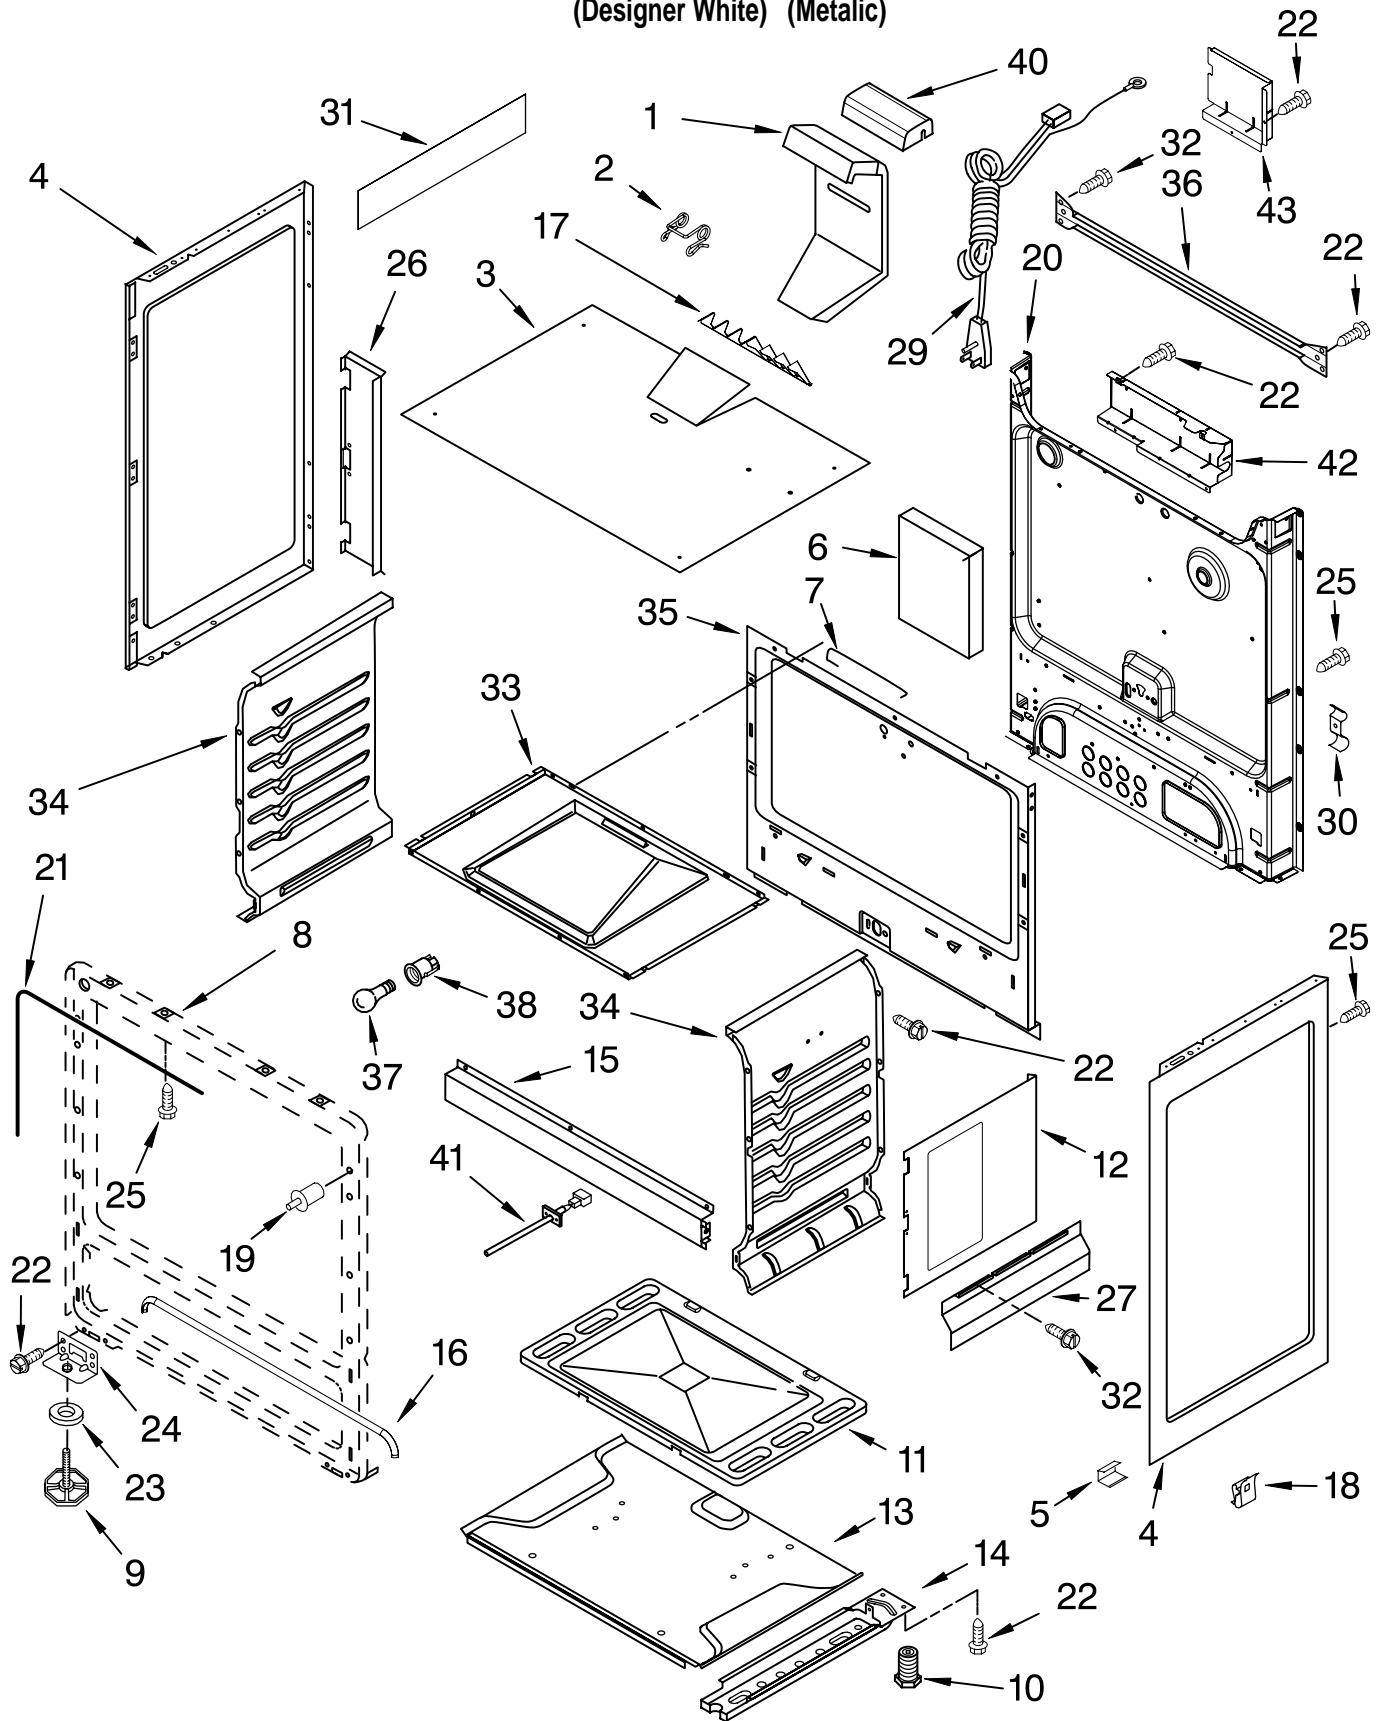

CHASSIS PARTS

For Model: SF216LXSQ0, SF216LXSM0

(Designer White) (Metalic)

FOR ORDERING INFORMATION REFER TO PARTS PRICE LIST

CHASSIS PARTS

For Model: SF216LXSQ0, SF216LXSM0
(Designer White) (Metalic)

Illus. No.	Part No.	DESCRIPTION
1	98003799	Flue Box
2	98013690	Clip, Flue
3	98014398	Shield, Insulation
4		Panel, Side (2)
	98010042	White
	98010043	Black
5	98005502	Clip, Oven Bottom
6	98006710	Counterweight
7	98006739	Wire, Brick
8	98005044	Frame, Front
9	98005306	Foot, Front (2)
10	9761935	Foot, Rear (2)
11	98004449	Bottom, Oven
12	98015683	Baffle, Side (2)
13	98003847	Baffle, Base
14	98003830	Rail, Base (2)
15	98012175	Support, Burner
16	98017162	Gasket, Broil Door
17	98004978	Deflector, Flue
18	98009179	U-Nut
19	3196262	Switch, Door
20	98015100	Back, Main
21	98017163	Seal, Oven
22	98006633	Screw
23	98007193	Washer
24	98007126	Base, Foot
25	98006632	Screw
26	98006715	Shield, Channel
27	98007191	Shield, Lower
29	98014532	Cord, Power
30	98005026	Clip, Tubing
31	98015346	Foil, Side (2)
32	98006634	Screw
33	98004447	Top, Oven
34		Side, Oven
	98004452	Right Hand
	98004451	Left Hand
35	98013777	Back, Oven
36	98015363	Support, Rear
37	98004498	Bulb, Light
38	98004293	Socket, Light
40	98007205	Cap, Insulation
41	8273902	Sensor, Oven
42	98014105	Cover, Valve
43	98014104	Cover, Socket

INSULATION

98014360 Insulation, Wrap
98004286 Insulation, Back