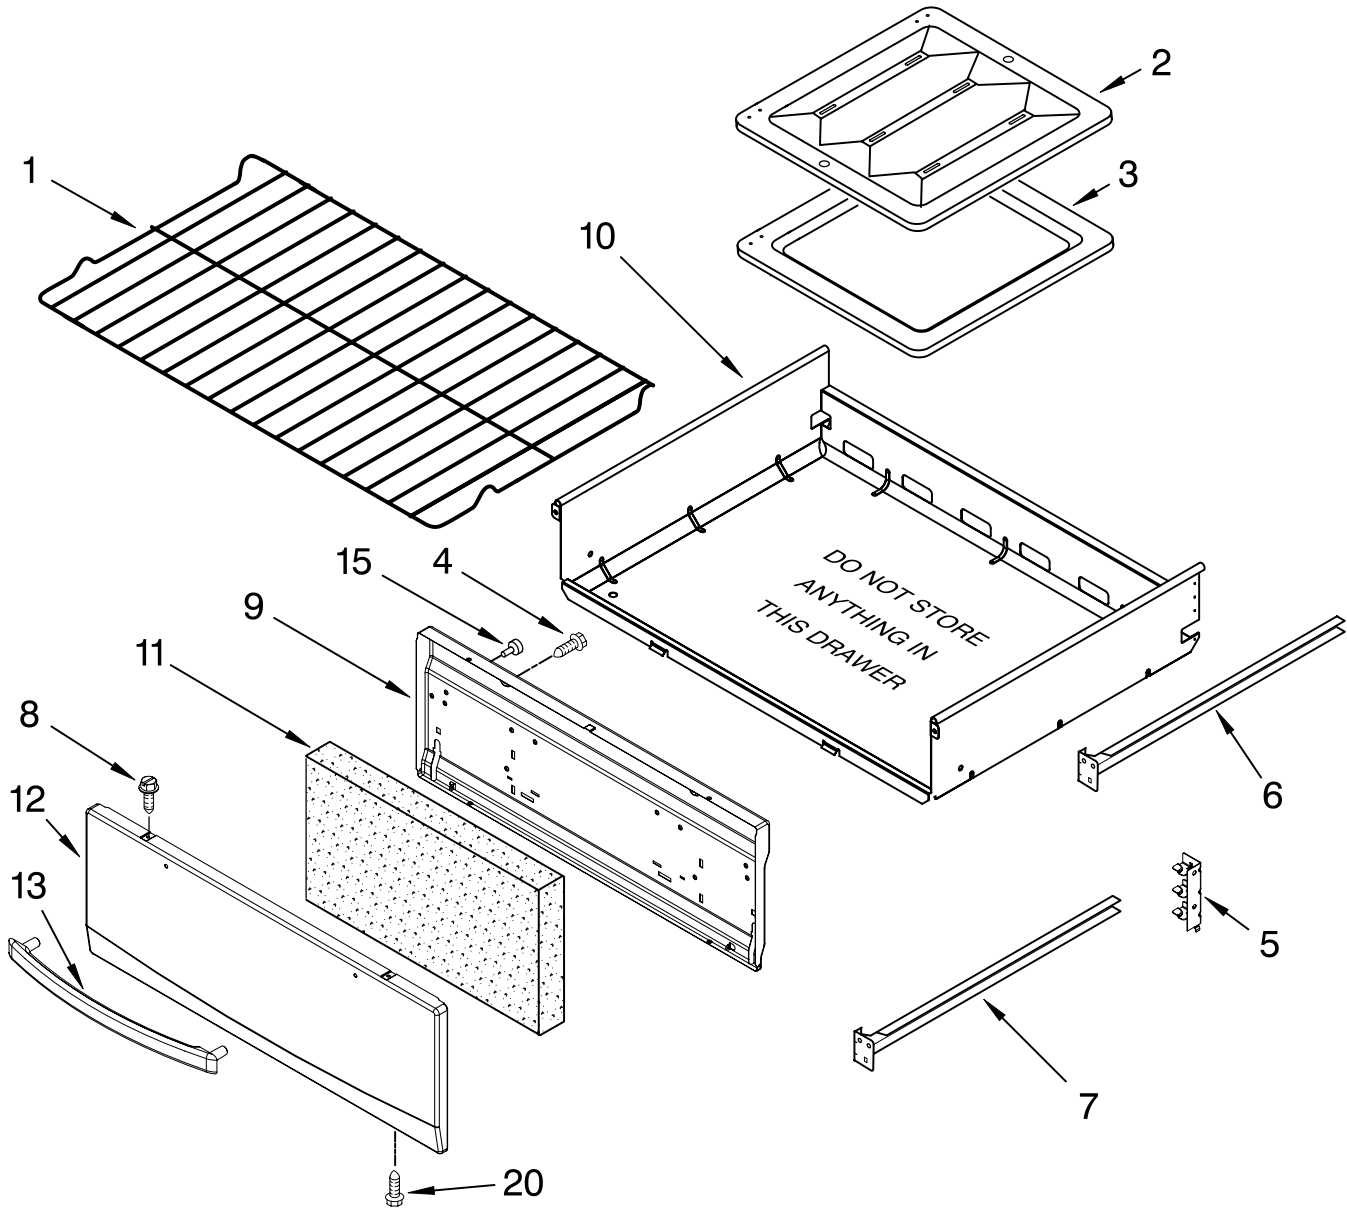

OVEN & BROILER PARTS

For Model: SF216LXSQ0, SF216LXSM0

(Designer White) (Metalic)

Illus. No.	Part No.	DESCRIPTION
1	98014136	Rack, Oven (2)
2	98003480	Grill, Broiler
3	98016005	Pan, Broiler
4	8533843	Screw
5		Support, Tray
	98016664	Left (2)
	98016666	Right (2)
6		Guide, Fixed(2)
	98004994	Left
	98005209	Right

Illus. No.	Part No.	DESCRIPTION
7		Guide, Mobile(2)
	98004995	Left
	98004954	Right
8		Screw
	98006727	White
	98006726	Black
9	W10111093	Liner, Door
10	98017784	Storage, Drawer
11	98015234	Insulation, Door

Illus. No.	Part No.	DESCRIPTION
12		Panel, Door
	W10110418	White
	W10110346	Black
13		Handle, Brlr Door
	98004957	White
	98004956	Black
15	98004052	Bumper, Door(2)
20	98004219	Screw

FOR ORDERING INFORMATION REFER TO PARTS PRICE LIST