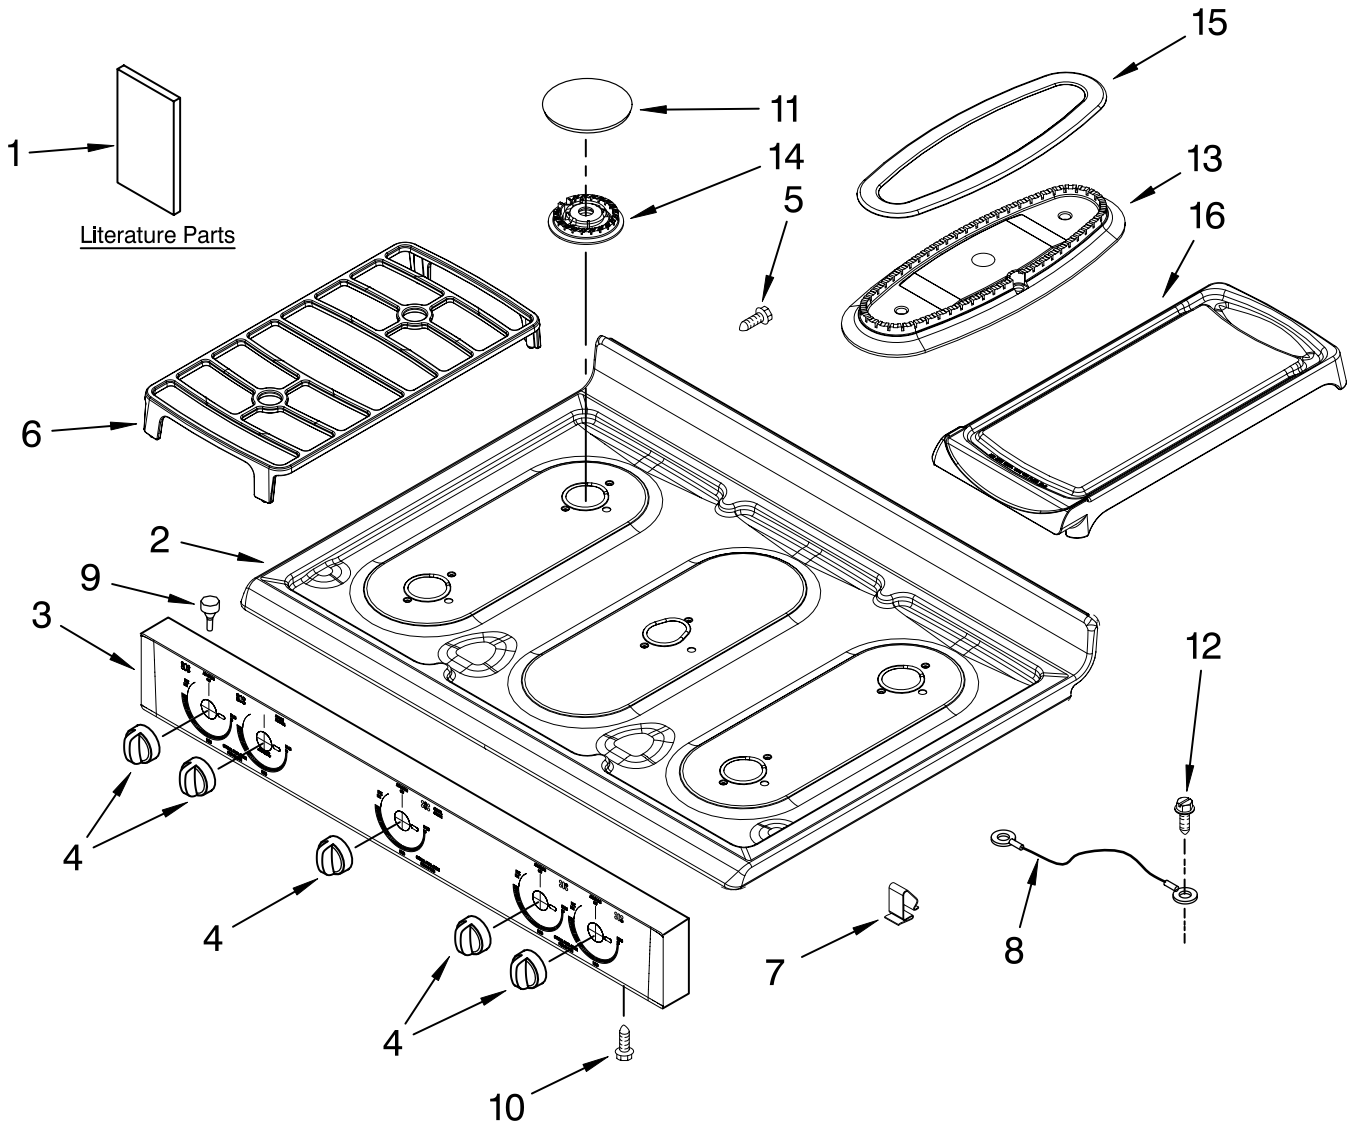

COOKTOP PARTS

For Model: SF216LXSQ0, SF216LXSM0
(Designer White) (Metalic)

30" GAS FREESTANDING
STANDARD CLEAN RANGE
ELECTRONIC IGNITION

Illus. No.	Part No.	DESCRIPTION
1		Literature Parts
	W10110358	Instruct, Install
	98015589	Installation Instr (Template)
	W10110357	Guide, Use & Care
	98007130	Safer Cooking Tips
	W10111753	Tech Sheet
2		Cooktop
	W10110387	White
	W10110093	Metalic

Illus. No.	Part No.	DESCRIPTION
3		Panel, Manifold
	W10110086	Metalic
	W10110437	White
4		Knob, Burner (5)
	98006100	Black
	98006102	White
5		Screw
6		Grate, Burner (3)
7		Clip, Cooktop (2)

Illus. No.	Part No.	DESCRIPTION
8	98014544	Wire, Ground
9	98013389	Bumper, Cooktop
10	98005000	Screw (3)
11	98017461	Cap, Burner (4)
12	8534079	Screw
13	98017464	Fish Burner
14	98017537	Burner, Top (4)
15	98017539	Cap, Fish Burner
16	98004565	Griddle