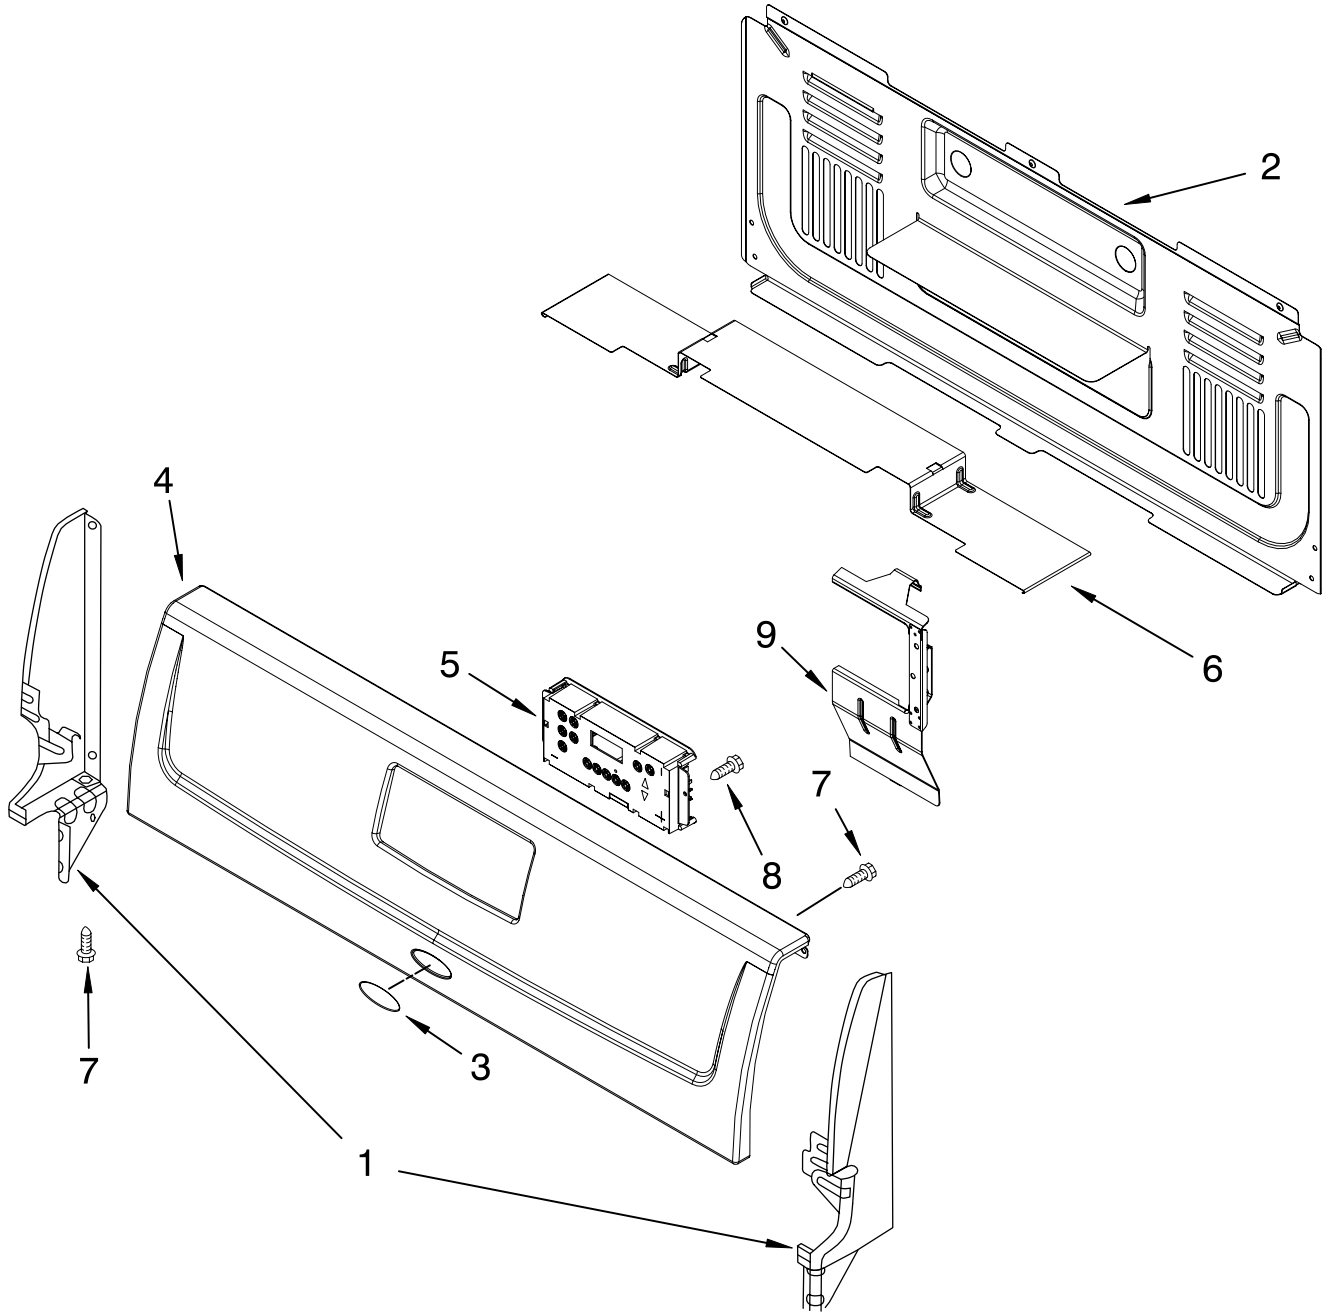

BACKGUARD PARTS

For Model: SF216LXSQ0, SF216LXSM0

(Designer White) (Metalic)

Illus. No.	Part No.	DESCRIPTION	
1	98004632	Endcap Black Left	
	98004633	Black Right	
	98005336	White Left	
	98005337	White Right	
	2	98006083	Rear, Backguard

Illus. No.	Part No.	DESCRIPTION
3	9757609	Nameplate
	98017734L	Metalic
5	98017734W	White
		Control, Elec
	W10111565	Black
	W10111564	White

Illus. No.	Part No.	DESCRIPTION
6	98018061	Deflector, Rear Cvr
7	98015526	Screw
8	98004219	Screw
		Bracket, Timer
9	98018144	Left
	98018143	Right

FOR ORDERING INFORMATION REFER TO PARTS PRICE LIST