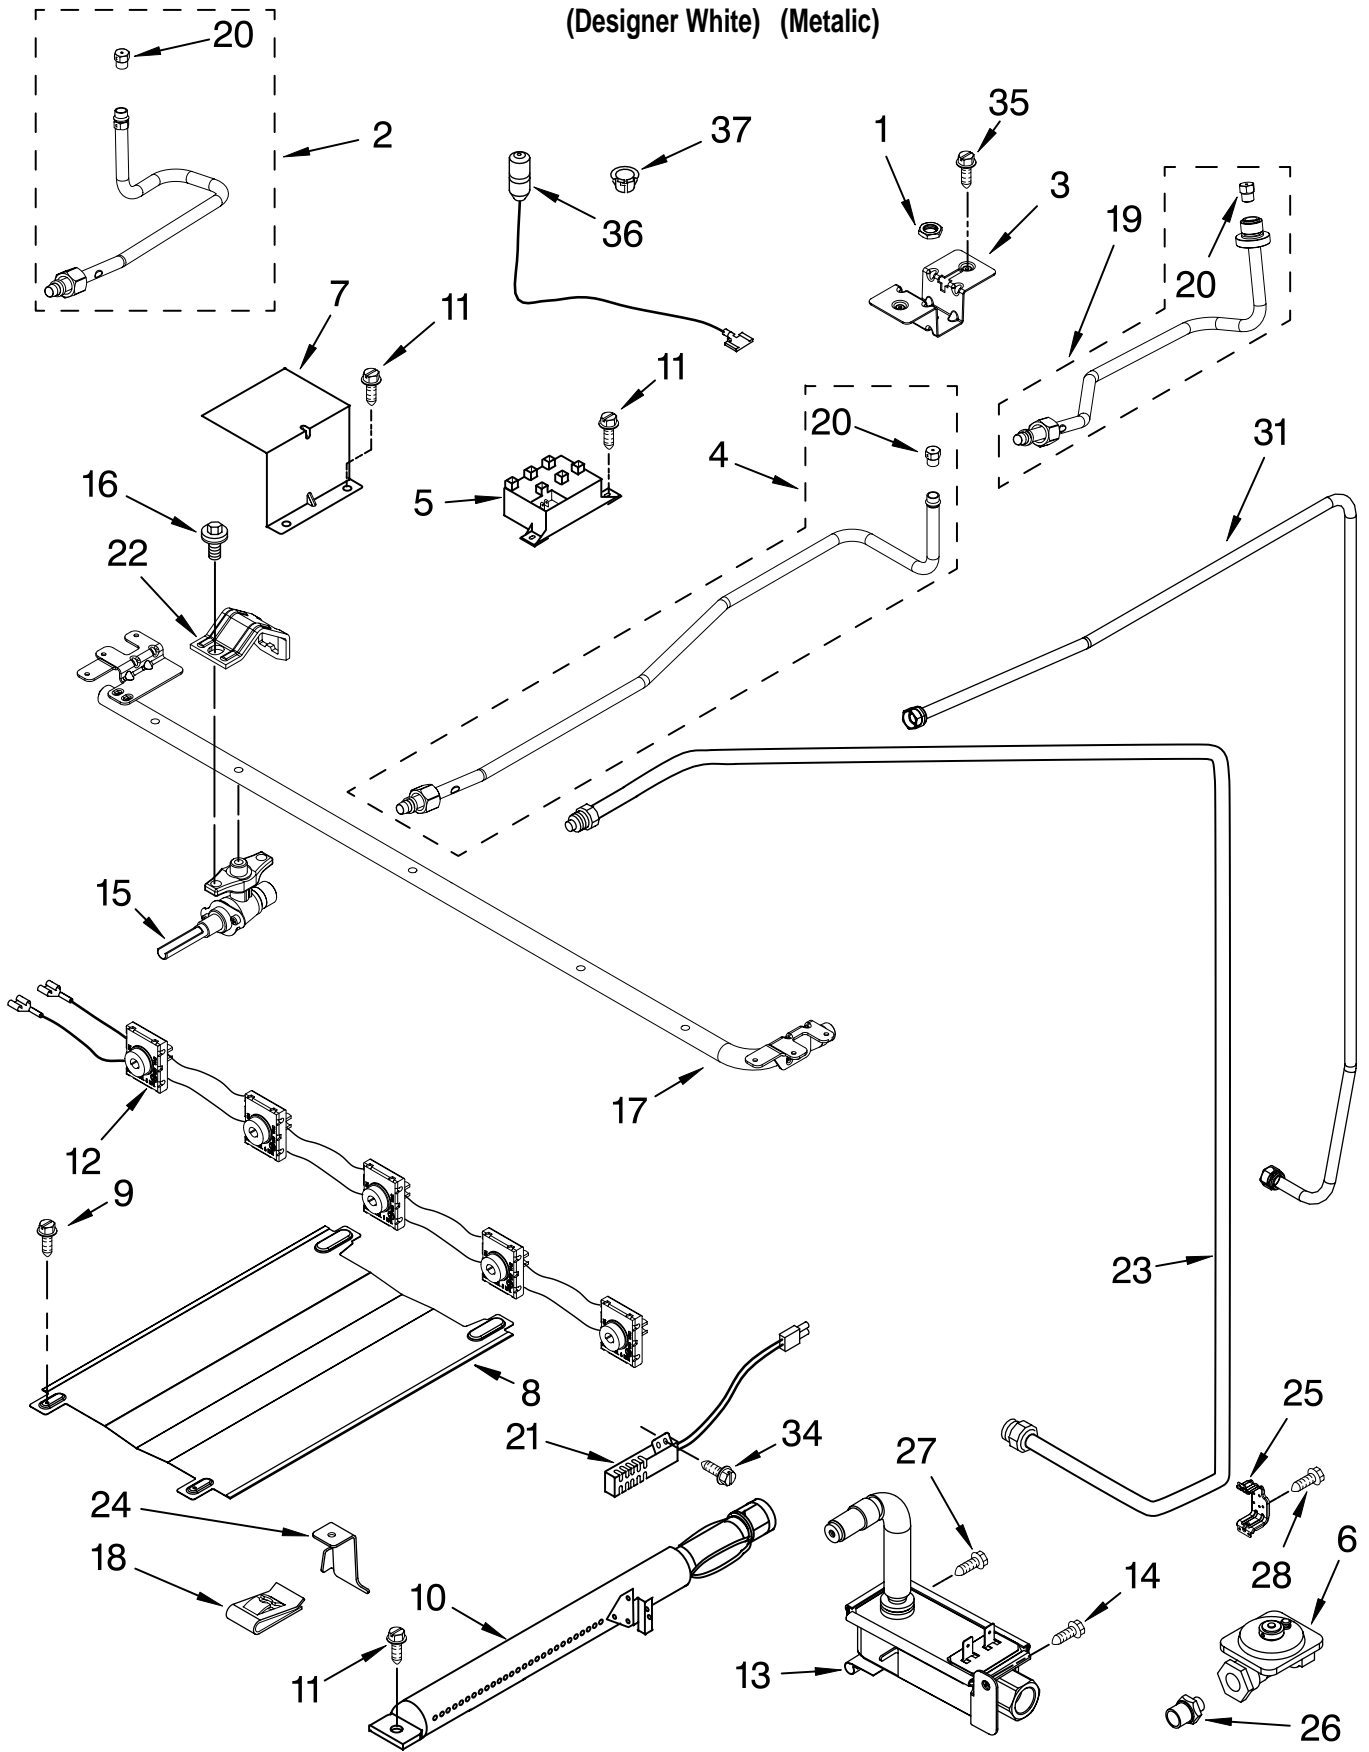

MANIFOLD PARTS

For Model: SF216LXSQ0, SF216LXSM0
(Designer White) (Metalic)

FOR ORDERING INFORMATION REFER TO PARTS PRICE LIST

MANIFOLD PARTS

For Model: SF216LXSQ0, SF216LXSM0
(Designer White) (Metalic)

Illus. No.	Part No.	DESCRIPTION
1	98017323	Nut (4)
2		Venturi, Front (2)
	W10110344	LF
	W10110343	RF
3	98017741	Brkt., Venturi (4)
4	W10110342	Venturi, Rear (2)
5	W10110523	Spark Module
6	98007411	Regulator
7	98007192	Cover, Module
8	98015099	Spreader, Flame
9	98006632	Screw
10	98012138	Burner, Oven
11	98006633	Screw
12	W10110351	Harness, Switch
13	98014893	Valve, Oven
14	98006633	Screw
15		Valve, Burner
	98017498	LF, LR, RF, RR
	W10110341	Center-Fish Burner
16	98017517	Bolt, Valve Mtg
17	W10110091	Pipe, Manifold
18	98009179	U-Nut
19	W10110345	Tubing, Center
20		Orifice
	98017587	RF, RR, LR
	98017586	LF
	W10110355	Center-Fish Burner
21	98005652	Igniter, Oven Oven Pilot)
22	98017516	Bracket, Valve (4)
23	98007428	Tubing (Regltr to Oven Valve)
24	98013314	Locator, Burner
25	98007410	Bracket, Regulator
26	98007431	Fitting 3/8to9/16
27	98013634	Screw
28	1180823	Screw
31	98017171	Tubing, Inlet
34	98005659	Screw
35	98004484	Screw
36		Igniter, Top
	W10112313	RF & RR
	98014516	LF
	98017917	LR & CTR
37	98015032	Clip, Igniter

**FOLLOWING PARTS
NOT ILLUSTRATED**

W10110353 LP Orifice Kit
(For Use With LP)