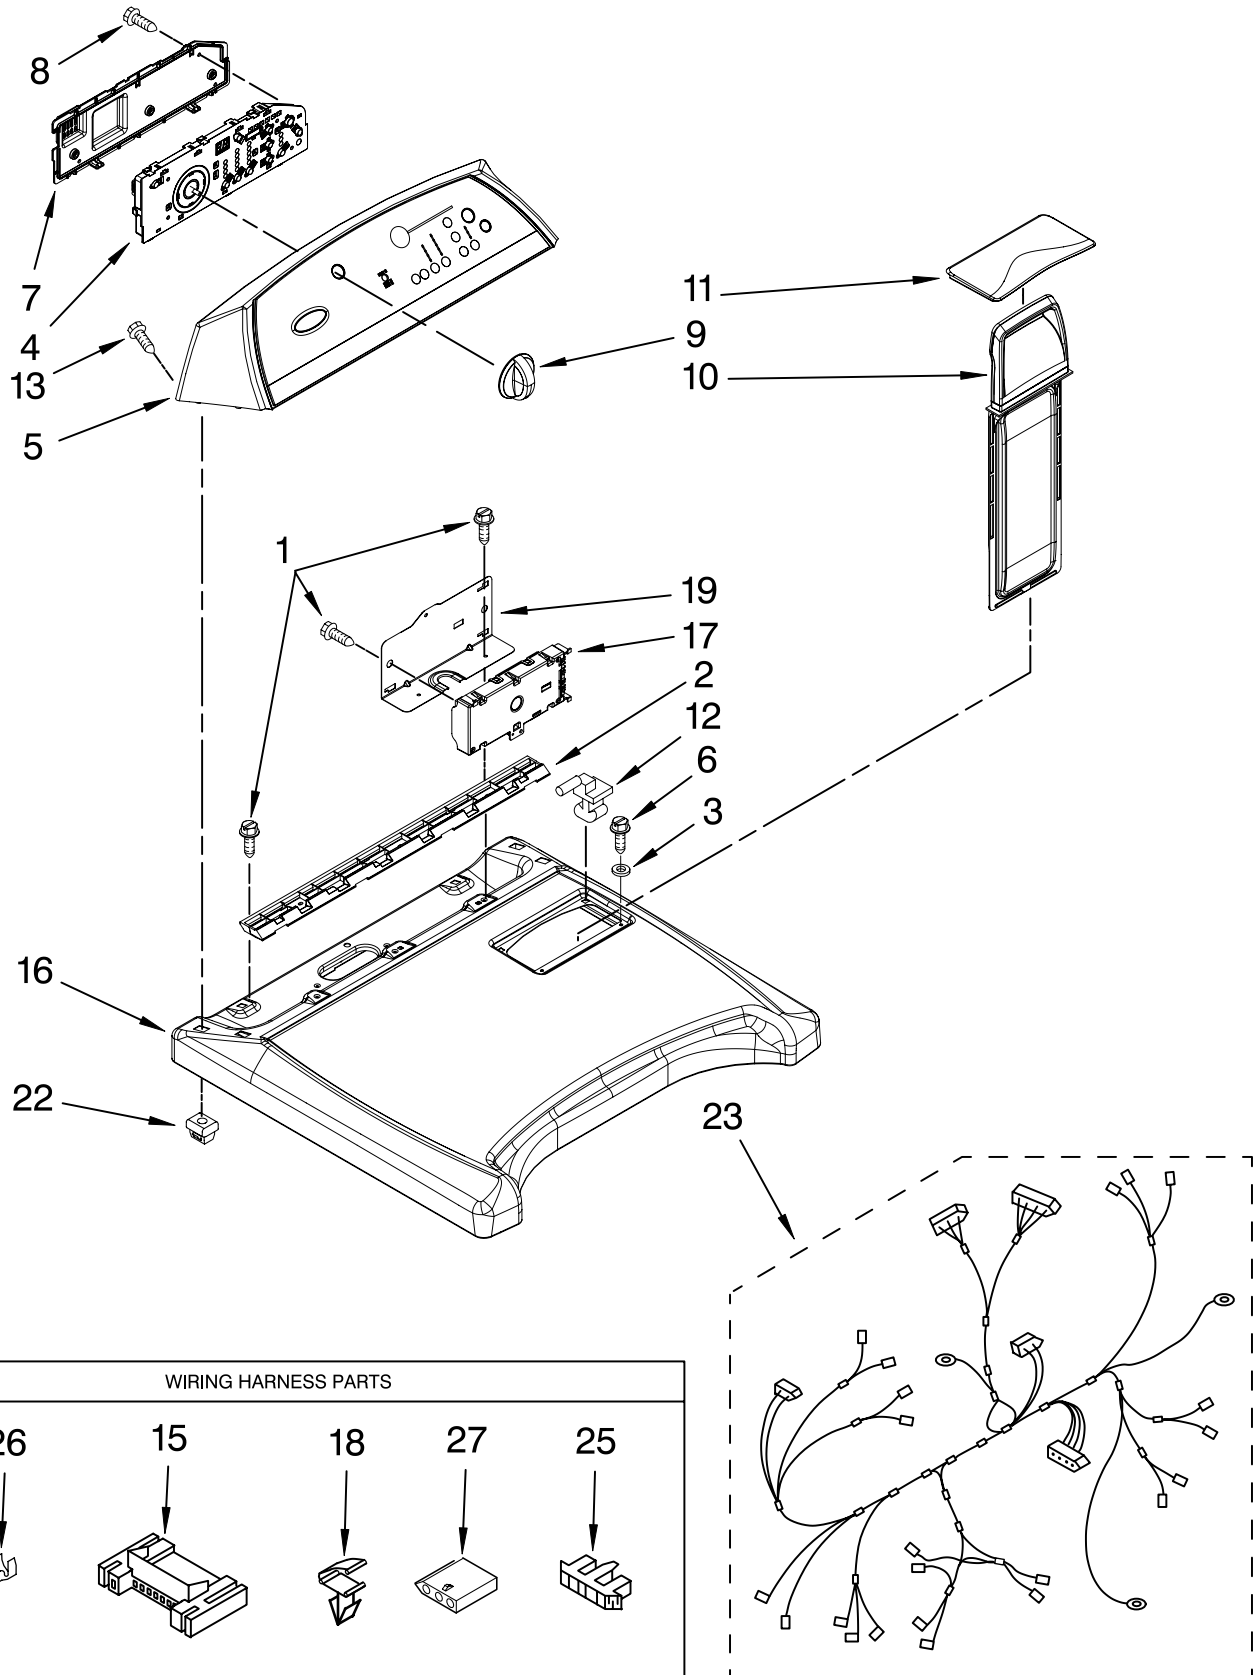

TOP AND CONSOLE PARTS

For Model: WED6400SW1, WED6400SB1, WED6400SG1
(White/Grey) (Black) (Biscuit/Gold)

FOR ORDERING INFORMATION REFER TO PARTS PRICE LIST

TOP AND CONSOLE PARTS

For Model: WED6400SW1, WED6400SB1, WED6400SG1
(White/Grey) (Black) (Biscuit/Gold)

Illus. No.	Part No.	DESCRIPTION
1	337686	Screw, 8-18 x 7/16
2	8558863	Bracket, Console
3	237446	Washer (Top/Chute)
4	8563974	User Interface
5		Panel, Console
	W10110325	White
	W10110330	Black
	W10110328	Biscuit
6	3196537	Screw, 8-18 x 5/8
7	8564265	Cover, Rear
8	W10003770	Screw, 6-19 x 3/64
9		Knob, Assembly
	8574957	White
	8574959	Black
	8574958	Biscuit
10	8572270	Assembly, Lint Screen
11		Cover, Lint Screen
	W10044320	White
	W10044360	Black
	W10044330	Biscuit
12	W10044470	Hinge, R.H.
	W10044480	Hinge, L.H.
13	W10001580	Screw
15	3395683	Connector (Motor)
16		Top
	8565025	White
	8565028	Black
	8565027	Biscuit
17	W10111607	Control, Electronic
18	3394427	Clip-Harness
19	8563853	Bracket, Machine Controller
22	8558853	Grommet
23	8299914	Harness Wiring
25	3936144	Connector
26	94614	Terminal
27	3397269	Connector, Timer