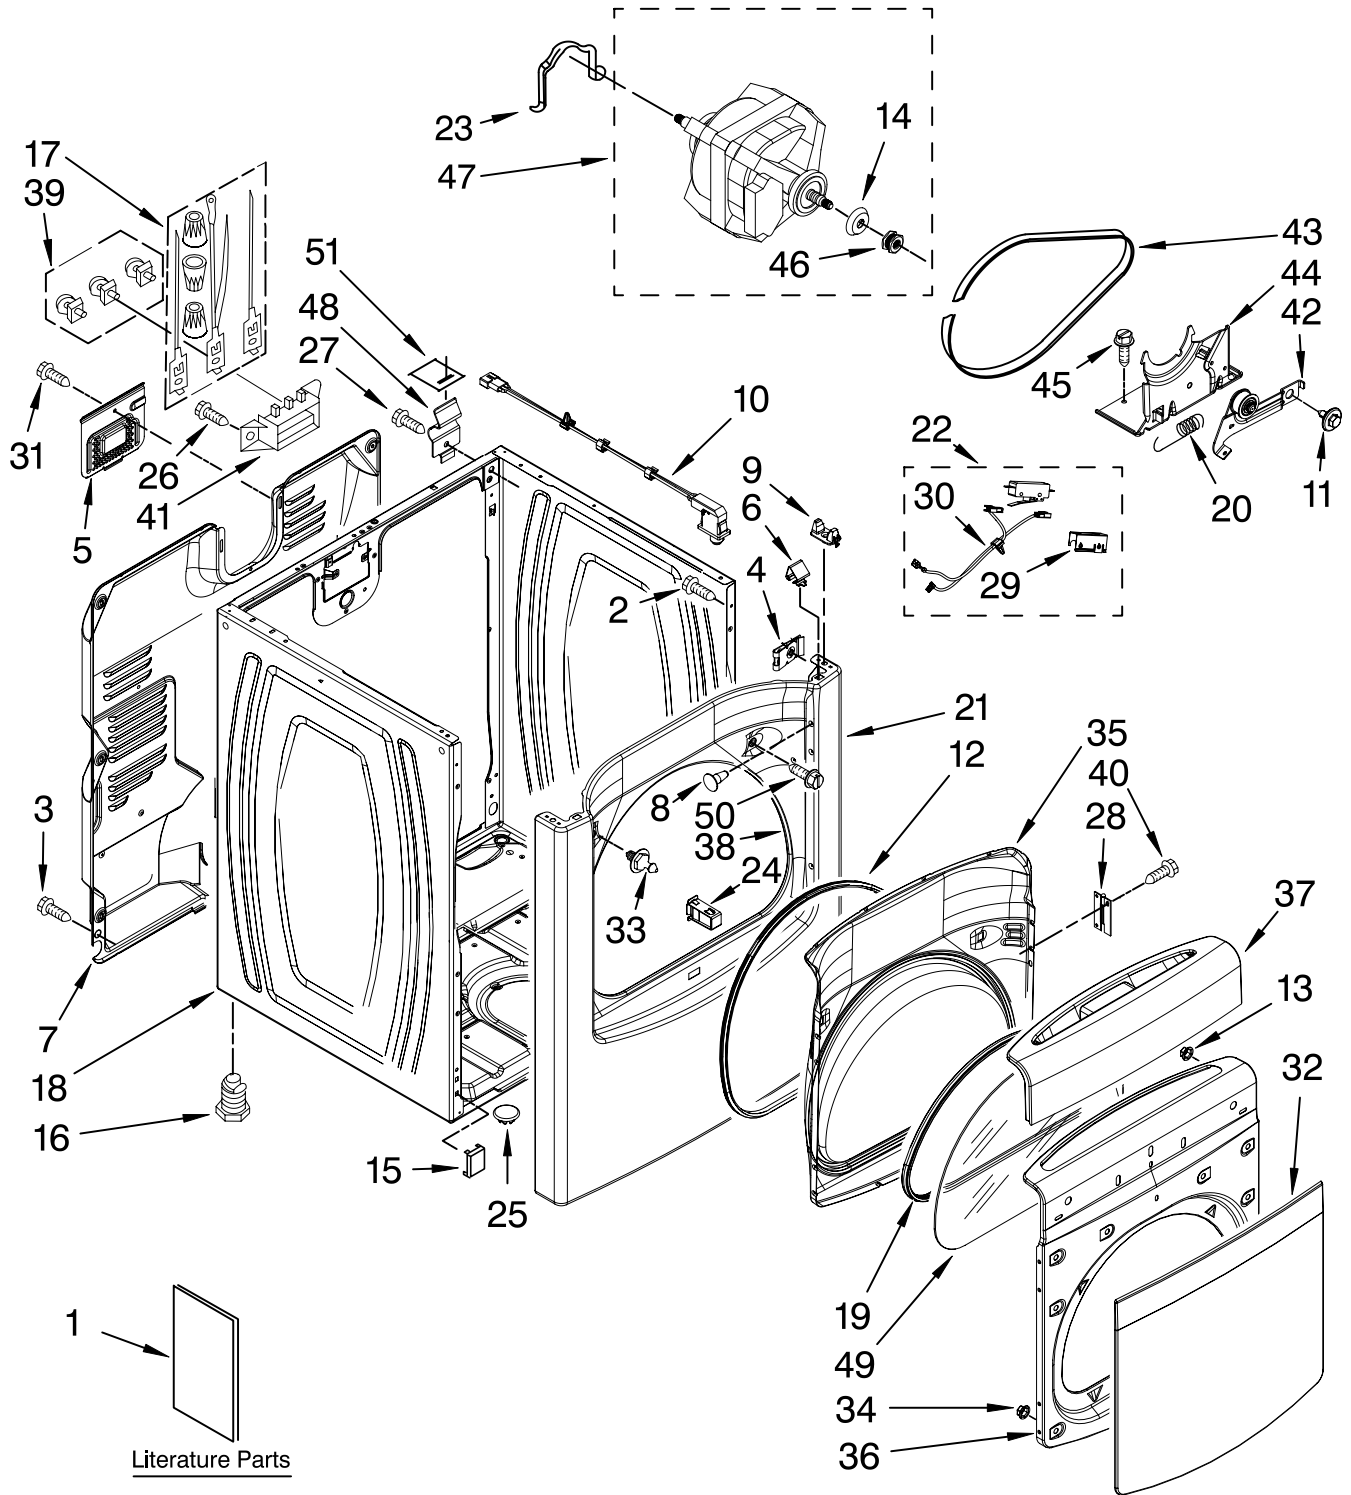

CABINET PARTS

29" ELECTRIC DRYER

For Model: WED6400SW1, WED6400SB1, WED6400SG1
(White/Grey) (Black) (Biscuit/Gold)

FOR ORDERING INFORMATION REFER TO PARTS PRICE LIST

CABINET PARTS

For Model: WED6400SW1, WED6400SB1, WED6400SG1
(White/Grey) (Black) (Biscuit/Gold)

Illus. No.	Part No.	DESCRIPTION	Illus. No.	Part No.	DESCRIPTION	Illus. No.	Part No.	DESCRIPTION
1		Literature Parts	16	3392100	Foot, Dryer	32		Window, Outer Door
	W10054150	Tech Sheet		279810	Foot-Optional		8575030	White
	W10054090	Guide, Quick Start			(Extended Length Package of 2) (Not Included)		8575049	Black
	W10054070	Use & Care Guide	17	279318	Terminal, Tinned & Brass (3) (Includes Illus. 39) Cabinet	33	8572983	Biscuit
Following May Be Purchased						34	308499	Strike, Door Palnut (10) Door Inner
<u>DO-IT-YOURSELF REPAIR MANUALS</u>			18			35	8565037	White
	LIT677818	Dryer		8557569	White		8575052	Grey
2	343641	Screw, 10-16 x 1/2		W10045390	Black	36		Door, Outer
3	693995	Screw, 8-18 x 3/8		8572115	Biscuit		W10116925	White
4	W10007520	Clip, Ground (2)	19	W10076060	Seal-Window		W10116927	Black
5	W10110241	Cover, Block	20	3387374	Spring, Idler		W10116926	Biscuit
6	8576625	Lock-Top Front (2)	21		Panel, Front	37		Door Handle
7	8558830	Panel, Rear		8565029	White		W10111246	White
8		Plug-Hole		8565032	Black		W10111248	Black
	3404413	White		8565031	Biscuit		W10111247	Biscuit/Gold
	3404416	Black	22	8566208	Switch Assembly	38	W10044490	Seal, Front Panel
	3404415	Biscuit	23	660658	Clamp, Motor	39	279393	Terminal Block Kit (For Terminal Block)
9	8568303	Locator, Snap Down	24	8572982	Catch, Door Assembly	40	342055	Screw, 10-32 x 5/8
10	3978977	Door Switch Assembly	25	8578560	Hole-Plug (Cabinet Base)	41	3397659	Block, Terminal
11	3389420	Retainer, Idler	26	3393008	Screw, 10-16 x 1/2	42	8547174	Pulley Assembly
12	8575027	Seal, Door	27	3390631	Screw, 8-18 x 1/2	43	8547168	Belt, Drive
13	342055	Pal Nut (4)	28		Hinge, Assembly	44	8547166	Base, Motor
14	8578538	Restrainer, Belt		8565018	White	45	W10002600	Bolt, 6-20 x 1 1/4
15	3394083	Clip, Front Panel (2)		W10050090	Black	46	8578565	Pulley, 60 HZ
				W10050050	Biscuit	47	8566152	Motor Assembly 60 HZ.
			29	8564011	Bracket, Switch	48	238088	Hinge, Top (2)
			30	8539897	Belt-Switch Jumper	49	8565015	Glass, Inner Door
			31	8533974	Screw Ground	50	W10100830	Screw, 10-16 x 3/64
						51	18849	Pad-Top Hinge

FOR ORDERING INFORMATION REFER TO PARTS PRICE LIST