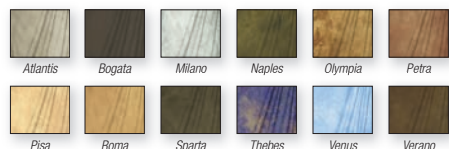

Worldwide Leader of Backgrounds & Photographic Products

Introducing an expanded line of vinyl backgrounds, lint free cloth backgrounds, canvas and muslin backgrounds, and various digital products to fulfill the current needs of both the professional and semiprofessional photographer.

Infinity **Hand Painted Muslin – 10 x 10'**
Made with the highest quality material to ensure that you get the most professional and durable backgrounds available on the market today.....**99.95**

Atlantis (SABGM1010A)	Bogata (SABGM1010B)	Milano (SABGM1010M)
Naples (SABGM1010N)	Olympia (SABGM1010O)	Petra (SABGM1010P)
Pisa (SABGM1010PO)	Roma (SABGM1010R)	Sparta (SABGM1010S)
Thebes (SABGM1010T)	Venus (SABGM1010V)	Verano (SABGM1010VO)

Hand Painted Muslin Kits – 10' x 20'

Kits Include: Savage Port-A-Stand & Hand-Painted Muslin

Infinity **Collapsible**

Collapsible backdrops are sized 5' x 6' and collapse to 1/3 their original size for quick and easy transport. A durable carry bag is included.