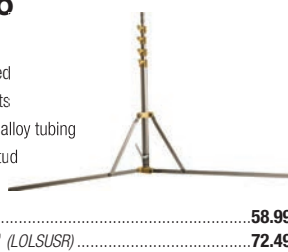

lowel Uni-TO

8' Light Stand

- Compact when folded
- Suited for lighting kits
- Anodized aluminum alloy tubing
- Standard 5/8" top stud

(LOLSUTS).....	56.95
UN33 - 7.75' (LOLSU).....	58.99
UN66 Uni Senior - 7' (LOLSUSR).....	72.49

mathews STUDIO EQUIPMENT. Century C+

10.5' with Spring-Loaded Base

- 40" double riser • Spring-loaded base
- Staggered leg design allows it to be nested and placed extremely close to one another on a set.

Chrome (MALSC40).....	129.99
Black (MALSC40B).....	136.95
Century C Stand with Mini Base - 5.25' (MALSC20MB).....	152.50