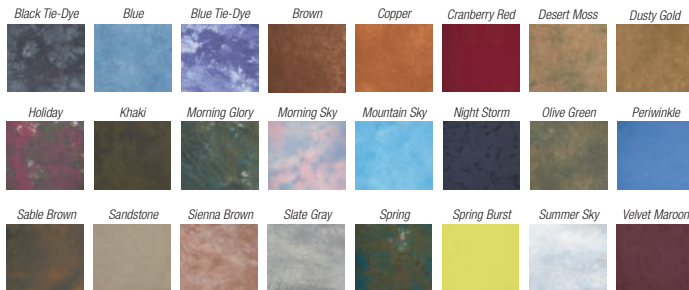

BACKDROP
alley

Muslins

All muslins are 100% cotton and come with a pole pocket on top and bottom with 5 grommet rings at the top.

Air Brushed and Wash Muslin Backdrop

Blue Steel (BAA12BLU)	(BAA24BLU)
Canyon Road (BAA12CAN)	(BAA24CAN)
Cobblestone (BAA12COB)	(BAA24COB)
Moonlight (BAA12MOO)	(BAA24MOO)

Solid Muslin Background

Black (BABGSM1012B)	(BABGSM1024B)
Chestnut (BABGSM1012C)	(BABGSM1024C)
Cranberry Red (BABGSM1012CR)	—
Dark Gray (BABGSM1012DG)	(BABGSM1024DG)
Gray (BABGSM1012G)	(BABGSM1024G)
Ruby Red (BABGSM1012RR)	—
White (BABGSM1012W)	(BABGSM1024W)
Solid Gray (BAM12MDGRY)	(BAM24MDGRY)
Dark Green (BAM12VDGRN)	(BAM24VDGRN)
Wedgewood (BAM12WGWd)	(BAM24WGWd)

Velour Backdrop - 58 x 120"

Black (BAGGC58120B), Gray (BAGGC58120G) ..**42.25**

Crush Muslin Background

Blue (BABGCM1012BL)	(BABGCM1024BL)
Brown (BABGCM1012BR)	—
Dusty Gold (BABGCM1012DG)	(BABGCM1024DG)
Dessert Moss (BABGCM1012DM)	(BABGCM1024DM)
Gray Mist (BABGCM1012GM)	(BABGCM1024GM)
Night Storm (BABGCM1012NS)	(BABGCM1024NS)
Olive Green (BABGCM1012OG)	—
Taupe (BABGCM1012T)	(BABGCM1024T)
Velvet Maroon (BABGCM1012VM)	(BABGCM1024VM)
Whitewash (BABGCM1012WW)	(BABGCM1024WW)

Hand Painted Muslin Backdrop - 10 x 12'

Grey Haze (BAGGHP1012GH)	79.15
Mountain Sky (BAGGHP1012MQ)	79.15
Morning Sky (BAGGHP1012MS)	79.15
Periwinkle (BAGGHP1012PW)	79.15
Seaside Blue (BAGGHP1012SB)	79.15
Sable Brown (BAGGHP1012SQ)	79.15
Whale Gray (BAGGHP1012WG)	79.15

10 x 24'

Grey Haze (BAGGHP1024GH)	114.75
Petrified (BAGGHP1024PW)	114.75
Whale Gray (BAGGHP1024WG)	114.75

Muslin Background

10 x 12' Sandstone (BAGGWM1012SS)	66.55
10 x 24' Sandstone (BAGGWM1024SS)	106.15
10 x 24' Sienna Brown (BAGGT1024SB)	98.05

Reversible Muslin Backdrops

Aqua Night/Blue Meadow	Blue Lake/Nickel	Blue/Gray	Charcoal Gray/Lighter Gray	Chocolate/Saddle Brown	Desert Green/Forest	Pine/Driftwood
10 x 12'	10 x 24'	Medium Blue/Graphite	Sky Blue/Aqua Blue			
Aqua Night/Blue Meadow (BABGRHP1012A)	70.15	(BABGRHP1024A)	119.25			
Blue/Gray (BABGR1012BG)	78.25	(BABGR1024BG)	116.05			
Blue Lake/Nickel (BABGR1012BLN)	80.95	(BABGR1024BLN)	116.05			
Charcoal/Lighter Gray (BABGR1012CG)	78.25	(BABGR1024CG)	116.05			
Chocolate/Saddle Brwn (BABGR1012CSB)	80.95	(BABGR1024CSB)	116.05			
Desert Green/Forest (BABGR1012DGF)	78.25	(BABGR1024DGF)	111.55			
Medium Blue/Graphite (BABGR1012MBG)	78.25	(BABGR1024MBG)	116.05			
Pine/Driftwood (BABGR1012PD)	78.25	(BABGR1024PD)	111.55			
Sky Blue/Aqua Blue (BABGR1012SBA)	78.25	—	—			

BOTERO

Collapsible Backgrounds

Practical to use in studio or in location
Closed they form a circle of 24" of diameter
No tripods needed.