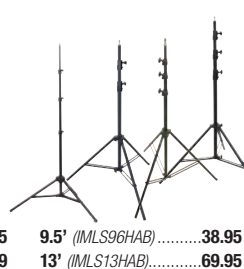

impact.

Light Stands

Air Cusioned (Black)

- Compact Design
- Accepts Casters
- 1/4"-20 Threaded Top
- Black Anodized Aluminum

8' (IMLS8A).....	32.95	9.5' (IMLS96HAB).....	38.95
10' (IMLS10AB).....	44.99	13' (IMLS13HAB).....	69.95

mathews STUDIO EQUIPMENT.

Century C+

Turtle Base Grip Arm 10.5' Kit

- Detachable Turtle Base
- 2 Risers • 20" Arm • 2.5" Grip Head

Chrome (MALSCP40K).....	169.75
Black (MALSCP40BK).....	169.50
Century C+ with Removable Turtle Base (MALSCP40B).....	140.55