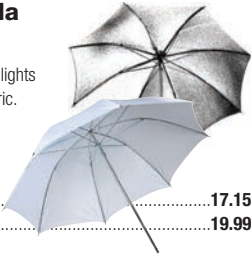

White (LOTBW)	17.15
Silver (LOTBS)	19.99

photek Softlighter II Umbrellas

- Softbox Look, Umbrella Convenience • Diffuser
- 8mm Removable Shaft
- Gold & Silver Panel Insert