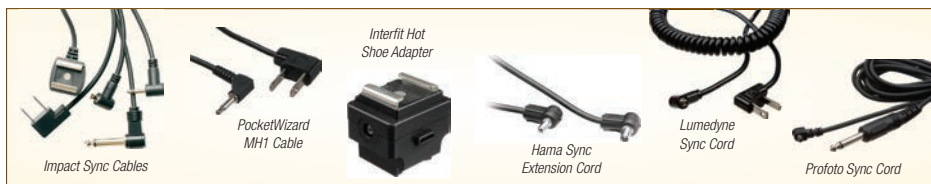

SYNC CORDS

Table listing various sync cords and adapters such as Bowns PC to Male 1/4" Phone, Broncolor 16" Sync Cord, Dot Line Speedlite Foot Adapter, and others with their respective prices.

Impact

Table listing Impact brand sync cords and adapters, including Mini Phono to Female Hot Shoe for Pocket, Mini to Elinchrom Adapter, and others with prices.