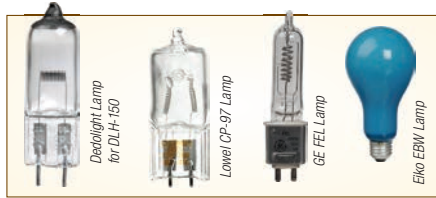

Impact

BAB (IMBAB).....	16.95	EXR (IMEXR).....	8.99
DXW (IMDXW).....	8.39	EYB (IMEYB).....	6.35
DYH (IMDYH).....	8.95	EYV (IMEYV).....	19.95
DYS (IMDYS).....	3.79	FAD (IMFAD).....	9.39
EFP (IMEFP).....	10.99	FCM (IMFCM).....	3.49
EGT (IMEGT).....	19.99	FCR (IMFCR).....	5.99
EHC (IMEHC).....	12.95	FCS (IMFCS).....	2.49
EHD (IMEHD).....	9.99	FDN (IMFDN).....	13.99
EHF (IMEHF).....	12.00	FEL (IMFEL).....	7.99
EHG (IMEHG).....	19.99	FEV (IMFEV).....	5.75
EHZ (IMEHZ).....	4.55	FHM (IMFHM).....	15.99
EKB (IMEKB).....	9.95	FHS (IMFHS).....	5.99
ELC (IMELC).....	8.49	FKW (IMFKW).....	17.99
ELH (IMELH).....	7.99	FRK (IMFRK).....	17.99
EMD (IMEMD).....	6.39	FRL (IMFRL).....	16.50
EMF (IMEMF).....	13.99	FSH (IMFSH).....	8.95
ENX (IMENX).....	3.99	FTK (IMFTK).....	9.98
ESJ (IMESJ).....	18.99	FXL (IMFXL).....	9.49
ESM (IMESM).....	7.99	GCA (IMGCA).....	7.59
ESP (IMESP).....	8.99	GCC (IMGCC).....	11.99
ESR (IMESR).....	6.49	GDA (IMGDA).....	14.99
ESS (IMESS).....	7.99	I-100 (IMI100).....	4.95
ETB (IMETB).....	9.99	I-55 (IMI55).....	1.99
ETC (IMETC).....	11.99	JCD (IMLQ300).....	24.95
EVW (IMEVW).....	5.99	BRL, JC (IMJC12V50WH2).....	4.95

Chimera – Mogul Base

Mogul Base – 500w/120v (CHLM500L).....	39.60
Mogul Base – 1000w/120v (CHLM1000L).....	59.90
Mogul Base Lamp - 1000w/240v (CHLM1000LX).....	52.80
Adapter - Mogul Base to Medium Base (CHRMMB).....	7.70
Mogul Base to 2-Pin Lamp Adapter (CHRM2P).....	12.32

Deolight

100w/12v (DEDL100).....	9.72	150w/24v (DEDL150).....	9.95
EHC (DELEHC).....	28.50	EHF (DELEHF).....	29.95
FEL (DELFEL).....	25.95	FKW (DELFW).....	24.95

Photoflex

250w/120v for StarliteQL (PHL250SL).....	15.95
1000w/120v for Starlite QL (PHLSL1000).....	39.95
500w/120v for Starlite QL (PHLSL500).....	27.95
SB250-F Frosted - 250w/120v (PHSB250F).....	15.95
1000w/220v for Starlite QL (PHLSL1000X).....	39.95
500W/220V for Starlite QL (PHLSL500X).....	27.95

Sylvania/Osram

BCA (SYBCA).....	2.39	GLF (SYGLF).....	16.00
BTL (SYBTL).....	13.26	EBV (SYEBV).....	2.01
CYX (SYCYX).....	26.49	ECA (SYECA).....	3.99
EFP (SYEFP).....	8.49	ECT (SYECT).....	1.99
EHC (SYEHC).....	18.79	EHG (SYEHG).....	10.99
EHD (SYEHD).....	17.39	FCM (SYFCM).....	5.60
FKW (SYFKW).....	15.99	FEV (SYFEV).....	6.00
FSH (SYFSH).....	10.28	FHM (SYFHM).....	4.98
FTK (SYFTK).....	10.89	FRL (SYFRL).....	16.99
FVL (SYFVL).....	11.76	GLA (SYGLA).....	14.04
GCA (SYGCA).....	8.96	211 (SYPH211).....	5.50
GLC (SYGLC).....	13.53	212 (SYPH212).....	3.02

Ushio

BBA (USBBA).....	4.99	FEY (USFEY).....	26.54
BCA (USBCA).....	4.95	FEL (USFEL).....	9.99
CVV (USCVV).....	27.99	FHM (USFHM).....	6.69
CYX (USCYX).....	24.03	FKW (USFKW).....	12.95
DXW (USDXW).....	5.99	FRK (USFRK).....	12.99
DYH (USDYH).....	16.97	FTK (USFTK).....	9.45
DYS (USDYS).....	11.95	GCA (USGCA).....	10.69
EBV (USEBV).....	3.49	GCC (USGCC).....	15.39
EBW (USEBW).....	5.95	GDA (USGDA).....	16.88
ECA (USECA).....	2.65	GLC (USGLC).....	17.08
ECT (USECT).....	1.99	H1-100 (USH100).....	6.58
EGJ (USEGJ).....	25.89	JA (USJ55).....	4.31
EGN (USEGN).....	23.99	HX601 (USHX601).....	19.39
EHC (USEHC).....	20.52	HPL 575w (USHPL575).....	16.45
EHD (USEHD).....	18.61	HPL+ 375w (USHPL375).....	23.95
EJG (USEJG).....	7.59	HPL+ 750w (USHPL750).....	14.48
EKB (USEKB).....	13.99	HPL-X+ 575w (USHPLX).....	34.95
ELC (USELC).....	12.99	DDL (USDDL).....	8.99
EMD (USEMD).....	5.95	EGT (USEGT).....	22.42
EMF (USEMF).....	13.99	EHF (USEHF).....	12.79
ESP (USESP).....	14.95	EKE (USEKE).....	5.98
ESR (USESR).....	11.94	ESJ (USESJ).....	18.99
ESS (USESS).....	7.99	ETF (USETF).....	9.90
ETB (USETB).....	15.95	FBX (USFBX).....	16.85
FBY (USFBY).....	20.27	GDA (USGDA).....	14.69
FCM (USFCM).....	6.95	PH140 (USPH140).....	4.85
FCZ (USFCZ).....	5.95	PH211 (USPH211).....	4.95
FDN (USFDN).....	11.16	PH212 (USPH212).....	4.95

STUDIO POSING EQUIPMENT

impact Posing Stool

20-30" Height

- Pneumatic control lever
- Padded vinyl seat cover
- Chrome plated cylinder
- Strong high impact nylon base for stability (IMPS).....
- Posing Table 28-48" (IMPT).....