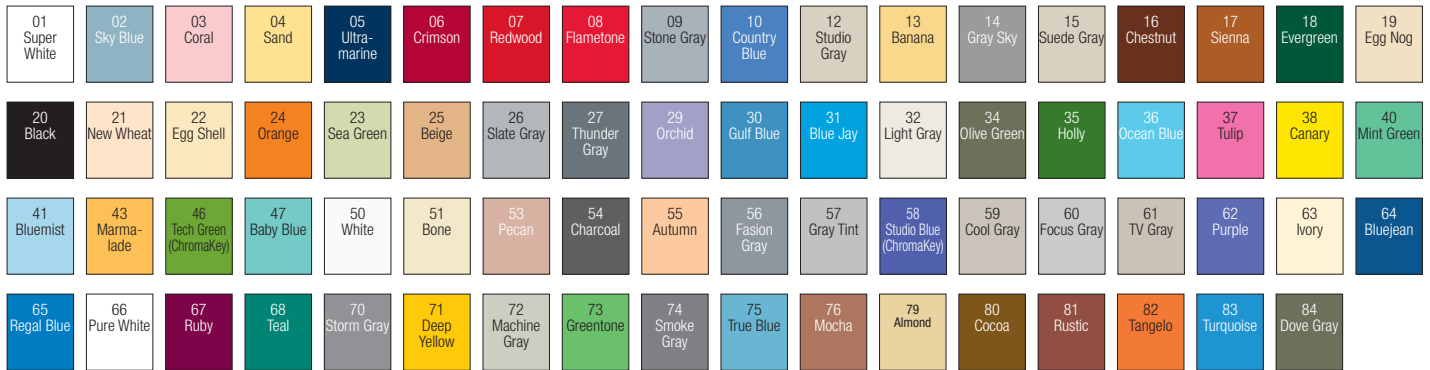

Seamless Background Paper

• Non-Reflective Surface • For Studio, Banners, Drafting, Decoration • Core Wound • Wrapped in Plastic Sleeve

Seamless Background Paper

26" x 12 yards - **14.95** ea.

- #1 Super White.....SABGP261
- #8 Primary Red.....SABGP268
- #20 Super Black..SABGP2620
- #27 Thunder Gray.SABGP2627
- #46 Sage SABGP2646
- #50 White SABGP2650
- #56 Fashion Gray.SABGP2656
- #57 Gray.....SABGP2657
- #58 Studio Blue...SABGP2658
- #60 Focus Gray...SABGP2660
- #66 Pure White...SABGP2666
- #90 Soft Gray.....SABGP2690

Seamless Background Paper

53" x 12 yards - **25.95** ea.

- #1 Super White.....SABGP531
- #2 Sky Blue.....SABGP532
- #3 Coral.....SABGP533
- #4 Sand.....SABGP534
- #5 Ultramarine.....SABGP535
- #6 Crimson.....SABGP536
- #8 Primary Red.....SABGP538
- #9 Stone Gray.....SABGP539
- #10 Canary Blue.....SABGP5310
- #12 Studio Gray.....SABGP5312
- #13 Banana.....SABGP5313
- #14 Gray Sky.....SABGP5314
- #15 Suede Gray.....SABGP5315
- #16 Chestnut.....SABGP5316
- #17 Sienna.....SABGP5317
- #18 Evergreen.....SABGP5318
- #19 Egg Nog.....SABGP5319
- #20 Super Black.....SABGP5320
- #22 Egg Shell.....SABGP5322
- #23 Sea Gray.....SABGP5323
- #24 Orange.....SABGP5324
- #25 Beige.....SABGP5325
- #26 Slate Gray.....SABGP5326
- #27 Thunder Gray...SABGP5327
- #29 Orchid.....SABGP5329
- #30 Gulf Blue.....SABGP5330
- #31 Blue Jay.....SABGP5331
- #32 Light Gray.....SABGP5332
- #34 Olive Green.....SABGP5334
- #35 Holly.....SABGP5335
- #36 Ocean Blue.....SABGP5336
- #37 Tulip.....SABGP5337
- #38 Canary.....SABGP5338
- #40 Mint.....SABGP5340
- #41 Blue Mist.....SABGP5341
- #43 Marmalade.....SABGP5343
- #46 Techgreen.....SABGP5346
- #47 Baby Blue.....SABGP5347
- #50 White.....SABGP5350
- #51 Bone.....SABGP5351
- #53 Pecan.....SABGP5353
- #54 Charcoal.....SABGP5354
- #56 Fashion Gray...SABGP5356
- #57 Gray Tint.....SABGP5357
- #58 Studio Blue.....SABGP5358
- #60 Focus Gray.....SABGP5360
- #61 TV Gray.....SABGP5361
- #62 Purple.....SABGP5362
- #63 Ivory.....SABGP5363
- #64 Blue Jean.....SABGP5364
- #65 Regal Blue.....SABGP5365
- #66 Pure White.....SABGP5366
- #68 Teal.....SABGP5368
- #70 Storm Gray.....SABGP5370
- #71 Deep Yellow.....SABGP5371
- #74 Smoke Gray.....SABGP5374
- #75 True Gray.....SABGP5375
- #76 Mocha.....SABGP5376
- #79 Almond.....SABGP5379
- #81 Rustic.....SABGP5381
- #82 Tangelo.....SABGP5382
- #84 Dove.....SABGP5384
- #90 Soft Gray.....SABGP5390

Seamless Background Paper 107" x 12 yards - 45.95 ea.