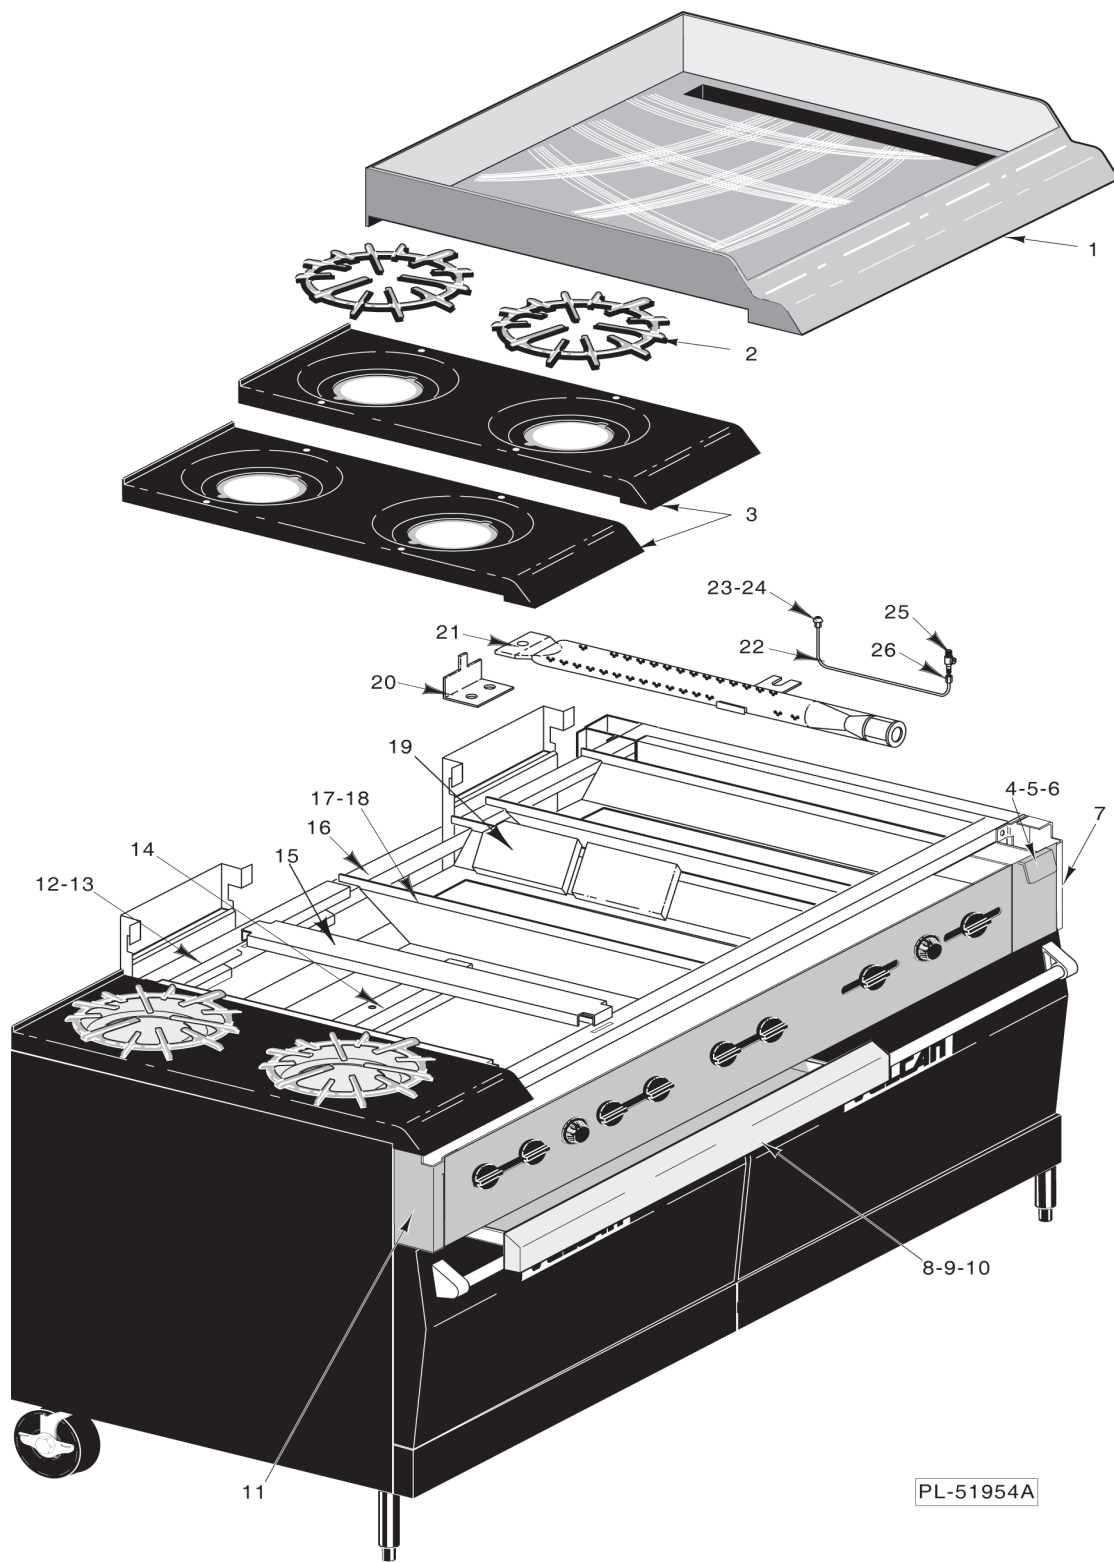

RANGE EG160

RANGE EG160

ILLUS. PL-51954A	PART NO.	NAME OF PART	AMT.
1	00-422000-000G1	Griddle Assy.	AR
2	00-406820-00001	Grate - Top	AR
3	00-422024-000G1	Aeration Plate Assy.	AR
4	00-424922-000G1	Trough Assy. (Surface Griddle)	AR
5	00-419229-000G1	Trough Assy. (Broiler/Griddle)	AR
6	00-419227-00001	Baffle - Grease Trough (EG160/EG260/24" & 36" Griddles)	AR
7	00-422003-00002	Front - Top End Cap (RH)	AR
8	00-417631-00001	Pan - Drip (24")	AR
9	00-417230-00001	Drip Pan Handle Assy. (24")	AR
10	00-424920-00001	Drip Pan Handle Assy. (36")	AR
11	00-422003-00001	Front - Top End Cap (LH)	AR
12	00-417613-00001	Deflector - Heat (Center)	AR
13	00-417614-00001	Deflector - Heat (RH & LH)	AR
14	00-417361-00001	Support - Top Burner (36")	AR
15	00-417234-00001	Support - Grate	AR
16	00-417202-00001	Channel - Front & Rear Top (36")	AR
17	00-426511-000G2	Baffle - Hot Top	AR
18	00-426511-000G1	Baffle - Griddle	AR
19	00-425882-000G1	Griddle Brick Set (12" Section)	AR
20	00-417214-00001	Support - Burner	AR
21	00-412793-000G1	Tube - Burner	AR
22	00-428414-000G1	Tube - Pilot Assy.	AR
23	00-412063-00002	Tip - Pilot	AR
24	FP-047-14	Nut - Compression ³/₁₆	AR
25	00-404193-00002	Valve - Pilot ³/₁₆ (Griddles)	AR
26	FP-077-23	Sleeve - Tube ³/₁₆ Compression	AR