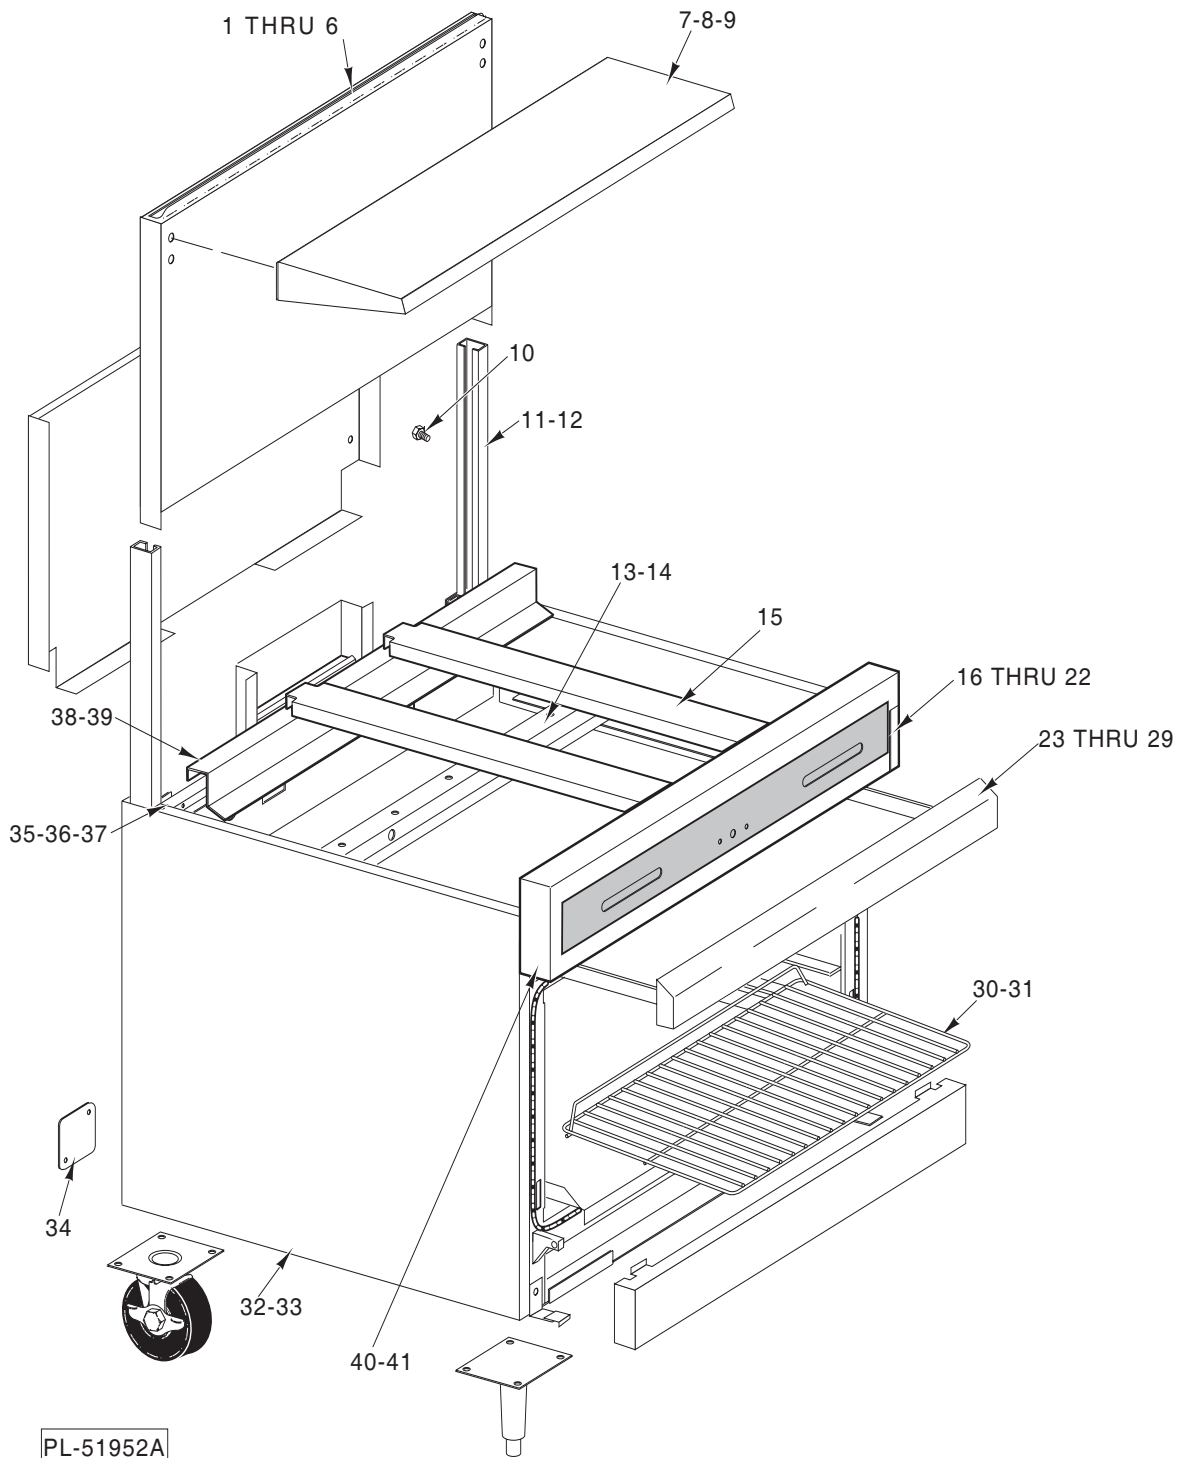

OVEN

OVEN

ILLUS. PL-51952A	PART NO.	NAME OF PART	AMT.
1	00-417330-00001	Back-Splasher (24" High)(EG24)(SST)	AR
2	00-417331-00001	Back-Splasher (24" High)(EG36)(SST)	AR
3	00-417334-00001	Back-Splasher (24" High)(EG260)(SST)	AR
4	00-417333-00001	Back-Splasher (24" High)(EG60/160)(SST)	AR
5	SC-081-78	Mach. Screw 1/4 x 2 1/2 Rd. Hd. Slotted	AR
6	NS-046-52	Nut - 1/4-20 Hex "Keps"	AR
7	00-417243-000G1	Shelf (SST)(EG24)	AR
8	00-417244-000G1	Shelf (SST)(EG36)	AR
9	00-417246-000G1	Shelf (SST)(EG60/160/260)	AR
10	SD-032-07	Self-Tapping Screw 10-24 x 1/2 Hex Washer Hd., Type TT	AR
11	00-422118-00001	Channel - Bayonet Back (31.25 x 1.812)	AR
12	00-417221-00001	Channel - Bayonet (28.672 x 1.812 x 1.812)	AR
13	00-417360-00001	Support - Open Top Burner (EG24/EG60)	AR
14	00-417361-00001	Support - Open Top Burner (EG36/EG60/EG160/EG260)	AR
15	00-417234-00001	Support - Grate	AR
16	00-417595-00001	Panel - Manifold Cover (EG24)	AR
17	00-417623-00001	Panel - Manifold Cover (EG24)	AR
18	00-417596-00001	Panel - Manifold Cover (EG36/160)	AR
19	00-417624-00001	Panel - Manifold Cover (EG36)	AR
20	00-417604-00001	Panel - Manifold Cover (EG60)	AR
21	00-417592-00001	Panel - Manifold Cover (EG60)	AR
22	00-417598-00001	Panel - Manifold Cover (EG260)	AR
23	00-417672-000G1	Drip Pan Handle Assy. (Broiler/Griddle 24")	AR
24	00-417631-00001	Drip Pan Assy. (24")	AR
25	00-417206-00001	Drip Pan Assy. (12")	AR
26	00-417229-00001	Pan-Drip (36")	AR
27	00-417208-00001	Handle Assy. - Drip Pan (12")	AR
28	00-417230-00001	Handle Assy. - Drip Pan (24")	AR
29	00-424920-00001	Handle Assy. - Drip Pan (36")	AR
30	00-413300-00001	Rack - Oven (EG36/EG60/EG260)	AR
31	00-417248-00001	Rack - Oven (EG24)	AR
32	00-417212-00003	Panel - Side (RH or LH) (SST)	AR
33	00-417662-00002	Panel - Side (RH)(PTD) (EG260)	AR
34	00-421318-00001	Cover - Power Inlet (All Models Except 12" Open Top & 24" & 36" Griddles)	AR
35	00-417232-00001	Channel - Front & Rear Top (EG24)	AR
36	00-417203-00001	Channel - Front & Rear Top (EG60)	AR
37	00-417202-00001	Channel - Front & Rear Top (EG36/EG160/EG260)	AR
38	00-417613-00001	Deflector - Heat (Center)	AR
39	00-417614-00001	Deflector - Heat (RH & LH)	AR
40	00-422003-00001	Front - Top End Cap (LH)	AR
41	00-422003-00002	Front - Top End Cap (RH)	AR