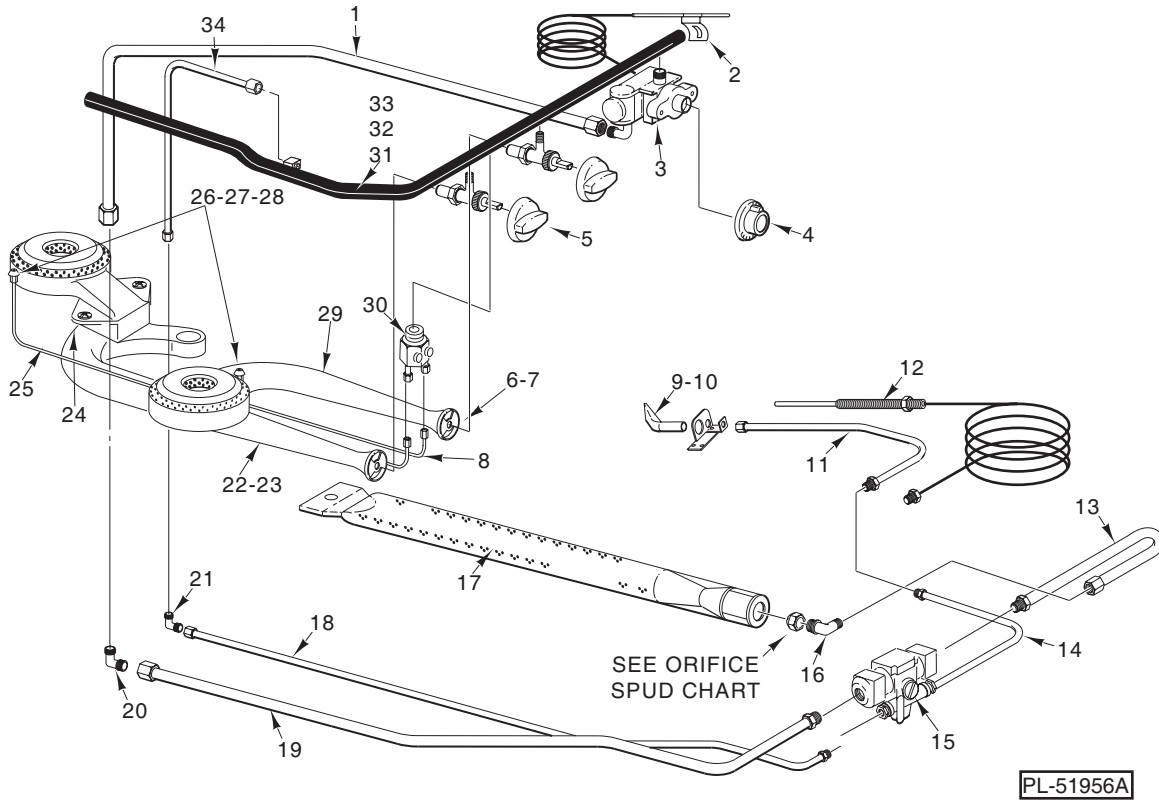

Components shown above are for Model EG 12" Open Top.
Other models are similar but will have larger quantities.

GAS COMPONENTS

GAS COMPONENTS

ILLUS. PL-51956A	PART NO.	NAME OF PART	AMT.
1	00-417423-00001	Tube - Burner (Fitting to L.H. Thermostat) (Std. Ovens Only)	AR
2	00-415677-00001	Clip - Capillary (Hot Tops)	AR
3	00-417424-000G1	Thermostat (Incls. item 4)	AR
4	00-417576-00001	Dial - Control	AR
5	00-420560-00001	Knob - Top Burner	AR
6	00-404060-00001	Shutter - Air	AR
7	SD-035-59	Self-Tapping Screw 10-24 x 3/8 Sl. Pan Hd., Type F	AR
8	00-428113-000G1	Tube - Pilot Assy. (Front)	AR
9	00-412787-00001	Pilot - Oven (Nat)	AR
10	00-412787-00002	Pilot - Oven (LP)	AR
11	00-417499-00001	Tube - Pilot to Safety (Std. Oven Units)	AR
12	00-412788-00001	Thermocouple (TS11) (Prior to September 2004)	AR
	00-412788-00003	Thermocouple (September 2004 to Present)	AR
13	00-413370-00005	Tubing - Safety to Nozzle	AR
14	00-417499-00001	Tube - Pilot to Safety (Std. Oven Units)	AR
15	00-405569-00002	Pilot - Auto (Safety Shut-Off) (TS11) (Prior to September 2004)	AR
	00-720719	Pilot - Auto (Safety Shut-Off) (BASO) (September 2004 to Present)	AR
16	00-404079-0000F	Nozzle - Oven Burner	AR
17	00-413225-000G1	Tube - Burner (Oven)	AR
18	00-417414-00001	Tubing - Pilot (Pilot Elbow To Safety)	AR
19	00-417419-00001	Tubing - Burner (Safety to Fitting)	AR
20	FP-085-97	Fitting - Tube 7/16 x 7/16 Brass Elbow 90 Deg.	AR
21	FP-047-22	Fitting - Tube 1/4	AR
22	00-426210-000G1	Rear Burner Assy.	AR
23	00-413302-00001	Clip - Pilot Mounting	AR
24	00-404059-00001	Gasket	AR
25	00-428114-000G1	Tube - Pilot Assy. (Rear)	AR
27	00-412063-00002	Tip - Pilot	AR
28	FP-047-14	Nut - Compression 3/16	AR
29	FP-077-23	Sleeve - Tube 3/16 Compression	AR
30	00-426211-000G1	Front Burner Assy.	AR
31	00-420786-00001	Valve - Dual Burner	AR
32	00-417279-00001	Manifold (EG24)	AR
33	00-417280-00001	Manifold (EG36)	AR
34	00-417282-00001	Manifold (EG60)	AR
35	00-426505-00023	Tubing - Manifold to Elbow (1/4 Dia.)	AR
	00-411420-00001	Valve - Shut-Off 3/4	AR