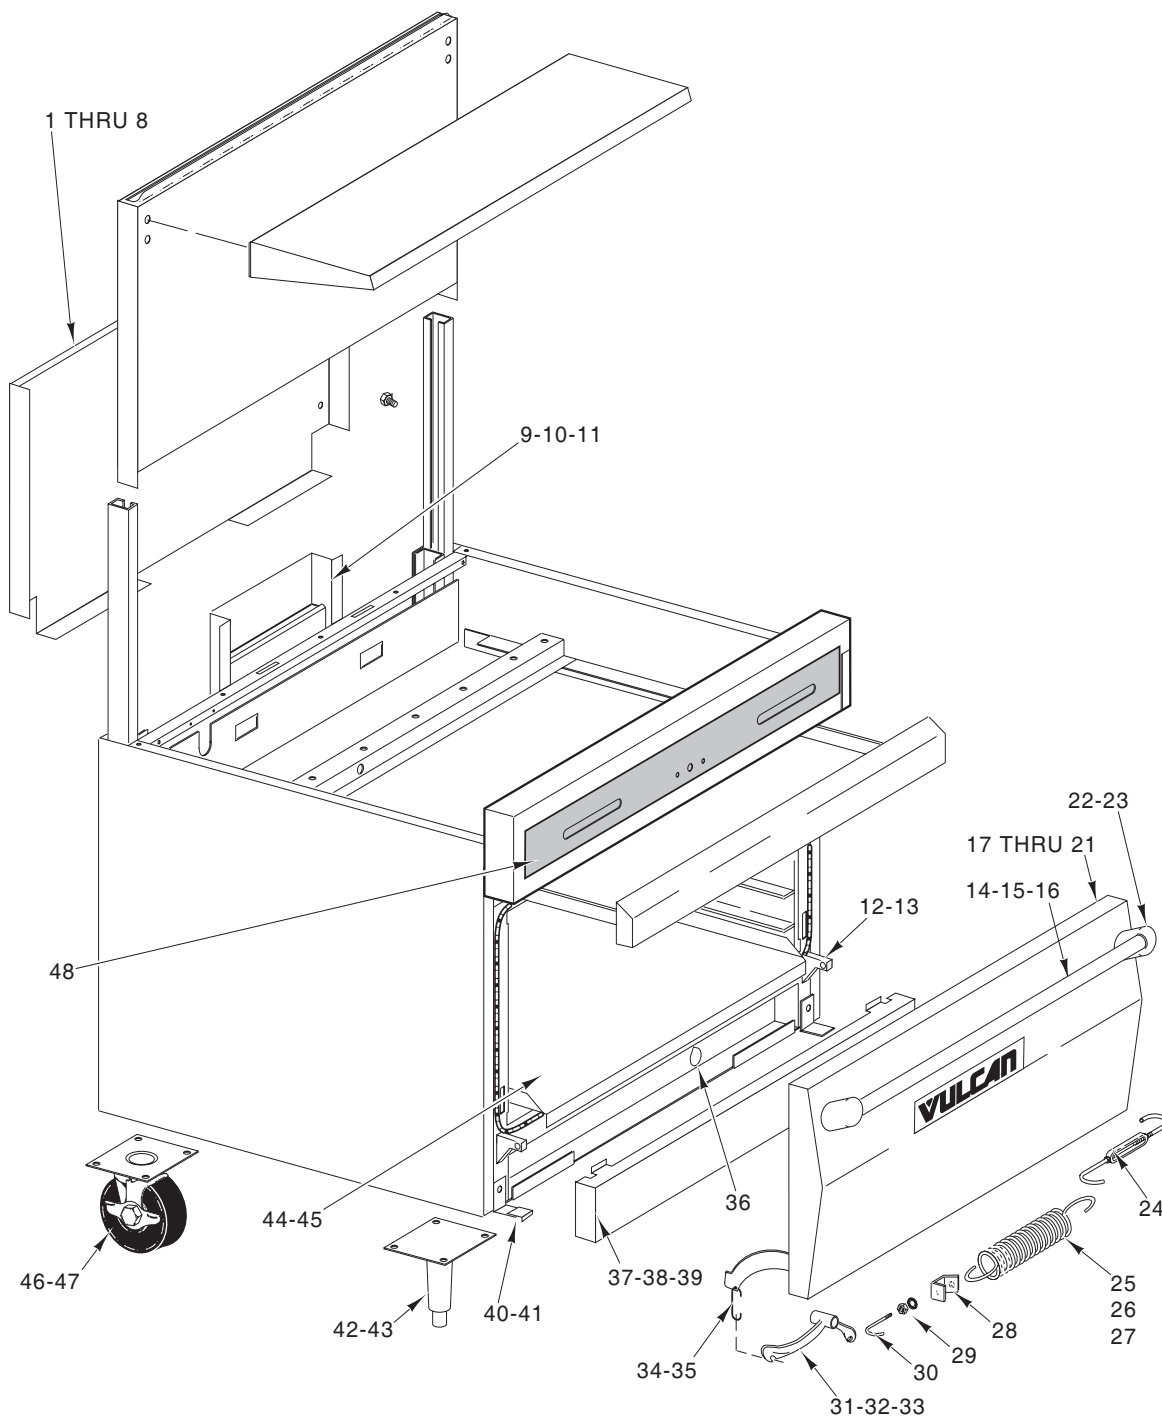

OVEN

ILLUS. PL-51952A	PART NO.	NAME OF PART	AMT.
1	00-417330-00001	Back-Splasher (24" High)(EG24)(SST) .....	AR
2	00-417331-00001	Back-Splasher (24" High)(EG36)(SST) .....	AR
3	00-417334-00001	Back-Splasher (24" High)(EG260)(SST) .....	AR
4	00-417333-00001	Back-Splasher (24" High)(EG60/160)(SST) .....	AR
5	SC-081-78	Mach. Screw 1/4 x 2 1/2 Rd. Hd. Slotted .....	AR
6	NS-046-52	Nut - 1/4-20 Hex "Keps" .....	AR
7	00-417243-000G1	Shelf (SST)(EG24) .....	AR
8	00-417244-000G1	Shelf (SST)(EG36) .....	AR
9	00-417246-000G1	Shelf (SST)(EG60/160/260) .....	AR
10	SD-032-07	Self-Tapping Screw 10-24 x 1/2 Hex Washer Hd., Type TT .....	AR
11	00-422118-00001	Channel - Bayonet Back (31.25 x 1.812) .....	AR
12	00-417221-00001	Channel - Bayonet (28.672 x 1.812 x 1.812) .....	AR
13	00-417360-00001	Support - Open Top Burner (EG24/EG60) .....	AR
14	00-417361-00001	Support - Open Top Burner (EG36/EG60/EG160/EG260) .....	AR
15	00-417234-00001	Support - Grate .....	AR
16	00-417595-00001	Panel - Manifold Cover (EG24) .....	AR
17	00-417623-00001	Panel - Manifold Cover (EG24) .....	AR
18	00-417596-00001	Panel - Manifold Cover (EG36/160) .....	AR
19	00-417624-00001	Panel - Manifold Cover (EG36) .....	AR
20	00-417604-00001	Panel - Manifold Cover (EG60) .....	AR
21	00-417592-00001	Panel - Manifold Cover (EG60) .....	AR
22	00-417598-00001	Panel - Manifold Cover (EG260) .....	AR
23	00-417672-000G1	Drip Pan Handle Assy. (Broiler/Griddle 24") .....	AR
24	00-417631-00001	Drip Pan Assy. (24") .....	AR
25	00-417206-00001	Drip Pan Assy. (12") .....	AR
26	00-417229-00001	Pan-Drip (36") .....	AR
27	00-417208-00001	Handle Assy. - Drip Pan (12") .....	AR
28	00-417230-00001	Handle Assy. - Drip Pan (24") .....	AR
29	00-424920-00001	Handle Assy. - Drip Pan (36") .....	AR
30	00-413300-00001	Rack - Oven (EG36/EG60/EG260) .....	AR
31	00-417248-00001	Rack - Oven (EG24) .....	AR
32	00-417212-00003	Panel - Side (RH or LH) (SST) .....	AR
33	00-417662-00002	Panel - Side (RH)(PTD) (EG260) .....	AR
34	00-421318-00001	Cover - Power Inlet (All Models Except 12" Open Top & 24" & 36" Griddles) .....	AR
35	00-417232-00001	Channel - Front & Rear Top (EG24) .....	AR
36	00-417203-00001	Channel - Front & Rear Top (EG60) .....	AR
37	00-417202-00001	Channel - Front & Rear Top (EG36/EG160/EG260) .....	AR
38	00-417613-00001	Deflector - Heat (Center) .....	AR
39	00-417614-00001	Deflector - Heat (RH & LH) .....	AR
40	00-422003-00001	Front - Top End Cap (LH) .....	AR
41	00-422003-00002	Front - Top End Cap (RH) .....	AR