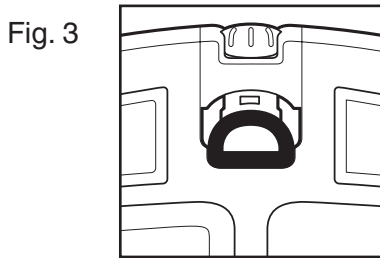

Installation:

For Original Natural Spectrum®
Floor Lamp – VF01