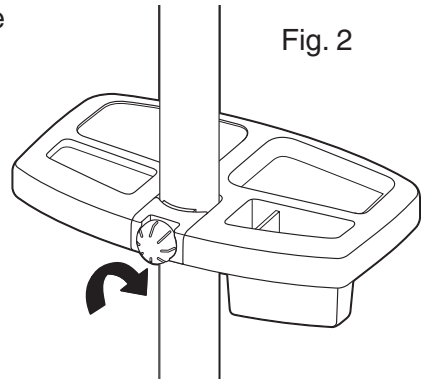

Have a Bright Day!

Nicholas Harmon

Nicholas Harmon, President and CEO

PARTS

INSTRUCTIONS FOR ATTACHMENT

1. Place Utility Tray opening around the lamp shaft at the desired height.
2. Insert knob assembly into the slots. (Fig 1)
3. Turn knob clockwise to secure the Utility Tray in place. Do not overtighten. (Fig 2)
4. **Please Note:** When the Utility Tray is installed on the EasyFlex® Floor Lamp, there will be a 1/4" gap in the front. (Fig 4)