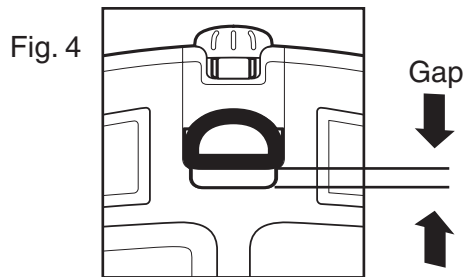

For EasyFlex® Deluxe
Floor Lamp – VF02

Suggested use:

Store and organize lightweight items such as reading glasses, pens, remote control, portable phone, paperback book.

CAUTION: Your floor lamp may become unstable with more than 3 lbs. of weight on the utility tray. The utility tray is not recommended to hold beverages.