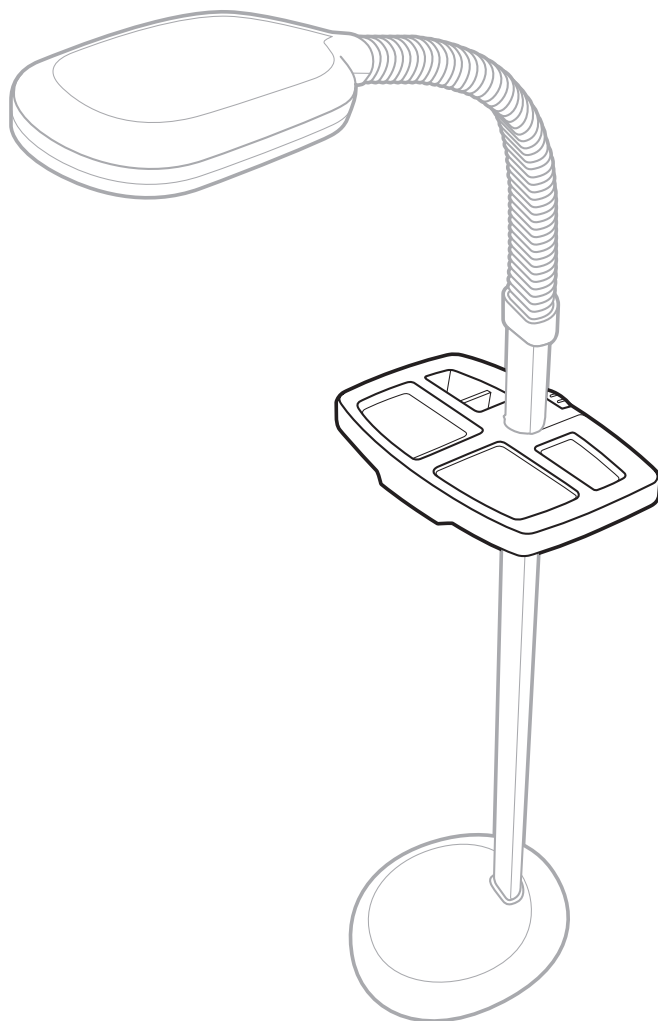

verilux[®]
LIFE IN A BETTER LIGHT™

Utility Tray | Accessory

For Original & EasyFlex® Floor Lamps

VL01

Dear Customer,

The Verilux® Utility Tray is a quality accessory product designed to make your Original Natural Spectrum® Floor Lamp or EasyFlex® Deluxe Floor Lamp even more useful and enjoyable. As a Verilux® customer, your satisfaction means everything to us. We look forward to serving you now and in the future.

Have a Bright Day!

Nicholas Harmon

Nicholas Harmon, President and CEO

PARTS

INSTRUCTIONS FOR ATTACHMENT

1. Place Utility Tray opening around the lamp shaft at the desired height.
2. Insert knob assembly into the slots. (Fig 1)
3. Turn knob clockwise to secure the Utility Tray in place. Do not overtighten. (Fig 2)
4. **Please Note:** When the Utility Tray is installed on the EasyFlex® Floor Lamp, there will be a 1/4" gap in the front. (Fig 4)

Installation:

For Original Natural Spectrum®
Floor Lamp – VF01

For EasyFlex® Deluxe
Floor Lamp – VF02

Suggested use:

Store and organize lightweight items such as reading glasses, pens, remote control, portable phone, paperback book.

CAUTION: Your floor lamp may become unstable with more than 3 lbs. of weight on the utility tray. The utility tray is not recommended to hold beverages.

Due to ongoing improvements, actual product may vary slightly from illustrations.