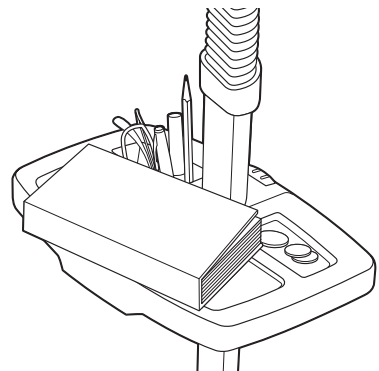

Have a Bright Day!

Nicholas Harmon

Nicholas Harmon, President and CEO

PARTS

INSTRUCTIONS FOR ATTACHMENT

1. Place Utility Tray opening around the lamp shaft at the desired height.
2. Insert knob assembly into the slots. (Fig 1)
3. Turn knob clockwise to secure the Utility Tray in place. Do not overtighten. (Fig 2)
4. **Please Note:** When the Utility Tray is installed on the EasyFlex® Floor Lamp, there will be a 1/4" gap in the front. (Fig 4)

Installation:

For Original Natural Spectrum®
Floor Lamp – VF01

For EasyFlex® Deluxe
Floor Lamp – VF02

Suggested use:

Store and organize lightweight items such as reading glasses, pens, remote control, portable phone, paperback book.

CAUTION: Your floor lamp may become unstable with more than 3 lbs. of weight on the utility tray. The utility tray is not recommended to hold beverages.

Due to ongoing improvements, actual product may vary slightly from illustrations.