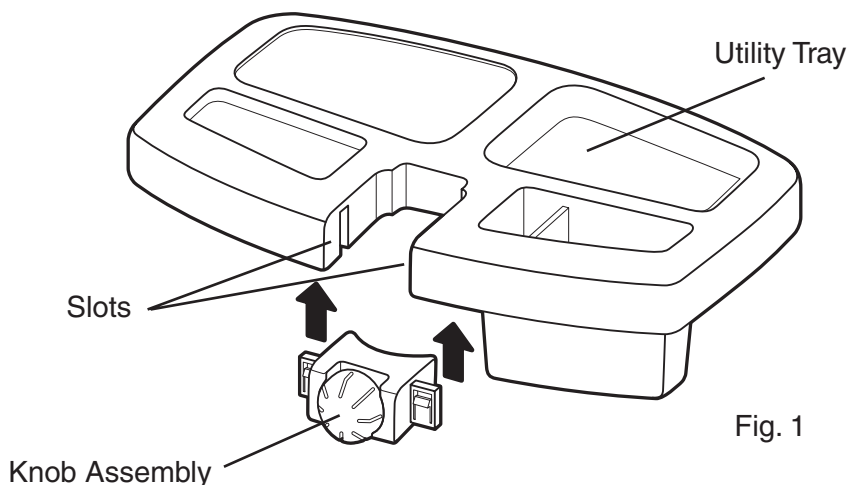

verilux[®]
LIFE IN A BETTER LIGHT™

Utility Tray | Accessory

For Original & EasyFlex® Floor Lamps

VL01

Dear Customer,

The Verilux® Utility Tray is a quality accessory product designed to make your Original Natural Spectrum® Floor Lamp or EasyFlex® Deluxe Floor Lamp even more useful and enjoyable. As a Verilux® customer, your satisfaction means everything to us. We look forward to serving you now and in the future.

Have a Bright Day!

Nicholas Harmon

Nicholas Harmon, President and CEO

PARTS

INSTRUCTIONS FOR ATTACHMENT

1. Place Utility Tray opening around the lamp shaft at the desired height.
2. Insert knob assembly into the slots. (Fig 1)
3. Turn knob clockwise to secure the Utility Tray in place. Do not overtighten. (Fig 2)
4. **Please Note:** When the Utility Tray is installed on the EasyFlex® Floor Lamp, there will be a 1/4" gap in the front. (Fig 4)