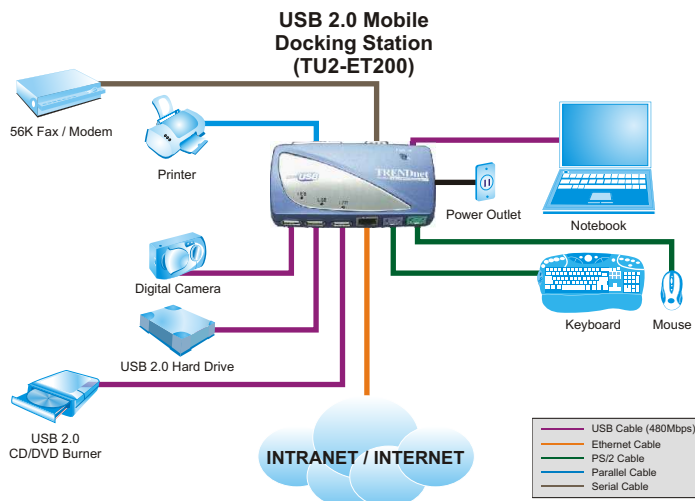

TU2-ET200

USB 2.0 Mobile Docking Station

Specifications

Computer Connection:

- 1 upstream USB 2.0 port

Interface:

- USB 2.0 Standard, 1.1 Specifications Compliant

USB Cable:

- 1 x 1.8 meters (6 ft) USB 2.0 AB type cable

Console Port Connectors:

- 1 x PS/2 Keyboard 6-pin mini DIN female
- 1 x PS/2 Mouse 6-pin mini DIN female
- 1 x RJ-45 10/100Mbps Fast Ethernet
- 1 x DB 9-pin RS-232 Standard Modem Serial port male
- 1 x DB 25-pin IEEE-1284 Standard Bi-directional Parallel Printer port female
- 1 x USB 2.0 / 1.1 type B upstream port
- 3 x USB 2.0 / 1.1 type A downstream ports

Driver Support:

- Windows 98/98SE/ME/2000/XP/2003 Server

LED Indicator:

- 1 x Power
- 3 x USB 2.0 Hub port

Power:

- USB bus-powered or included AC/DC Power Adapter
- 5V DC, 1.8 A (switching power adapter). 10 Watts max

USB-Power Consumption:

- 450mA ~ 500mA max

Dimensions:

- 118 x 64 x 25 mm
  (4.65 x 2.5 x 0.98 inches)

Weight:

- Apprx. 117 g. (0.26lb.)

Temperature:

- Operating: 0° ~ 70°C
  (32° ~ 158° F)
- Storage: 0° ~ 85°C
  (32° ~ 185° F)

Humidity:

- 0%~80%, Non-Condensing

Certification:

- FCC, CE

Solution de Réseaux

To Order Please Call:
1-888-326-6061

RELATED PRODUCT

- → **TU2-400:**
  4-Port Hi-Speed USB Hub
- → **TU2-ET100:**
  Hi-Speed USB to Fast Ethernet Adapter
- → **TU2-PCBUS:**
  2-Port USB 2.0 CardBus Adapter

ORDERING INFORMATION

TRENDware International, Inc.
3135 Kashiwa Street
Torrance, CA. 90505. USA
Tel: 310-891-1100
Fax: 310-891-1111
Web: www.TRENDNET.com
Email: sales@trendware.com