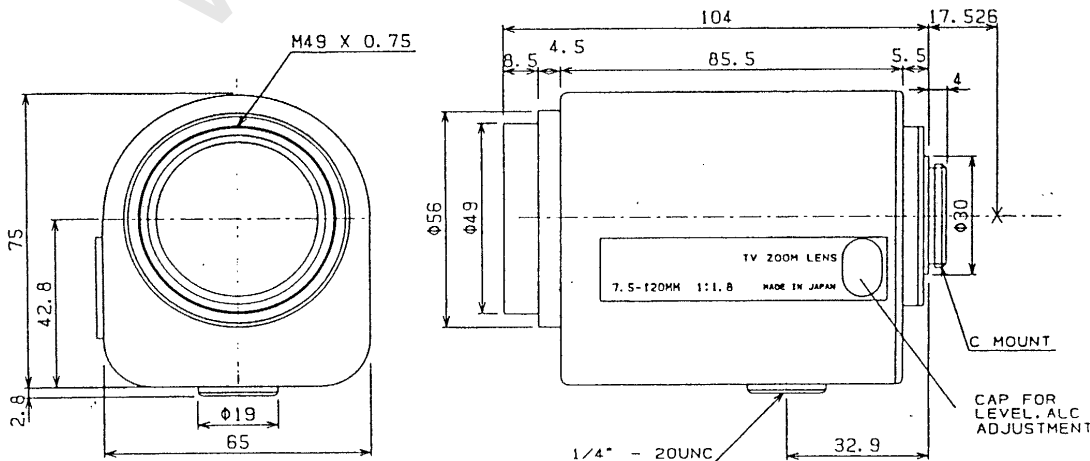

FOCUS/ZOOM

INPUT VOLTAGE	DC+6V-12V
CURRENT CONSUMPTION	50mA OR LESS
MOTORIZATION SPEED	APPROX.3 SECONDS