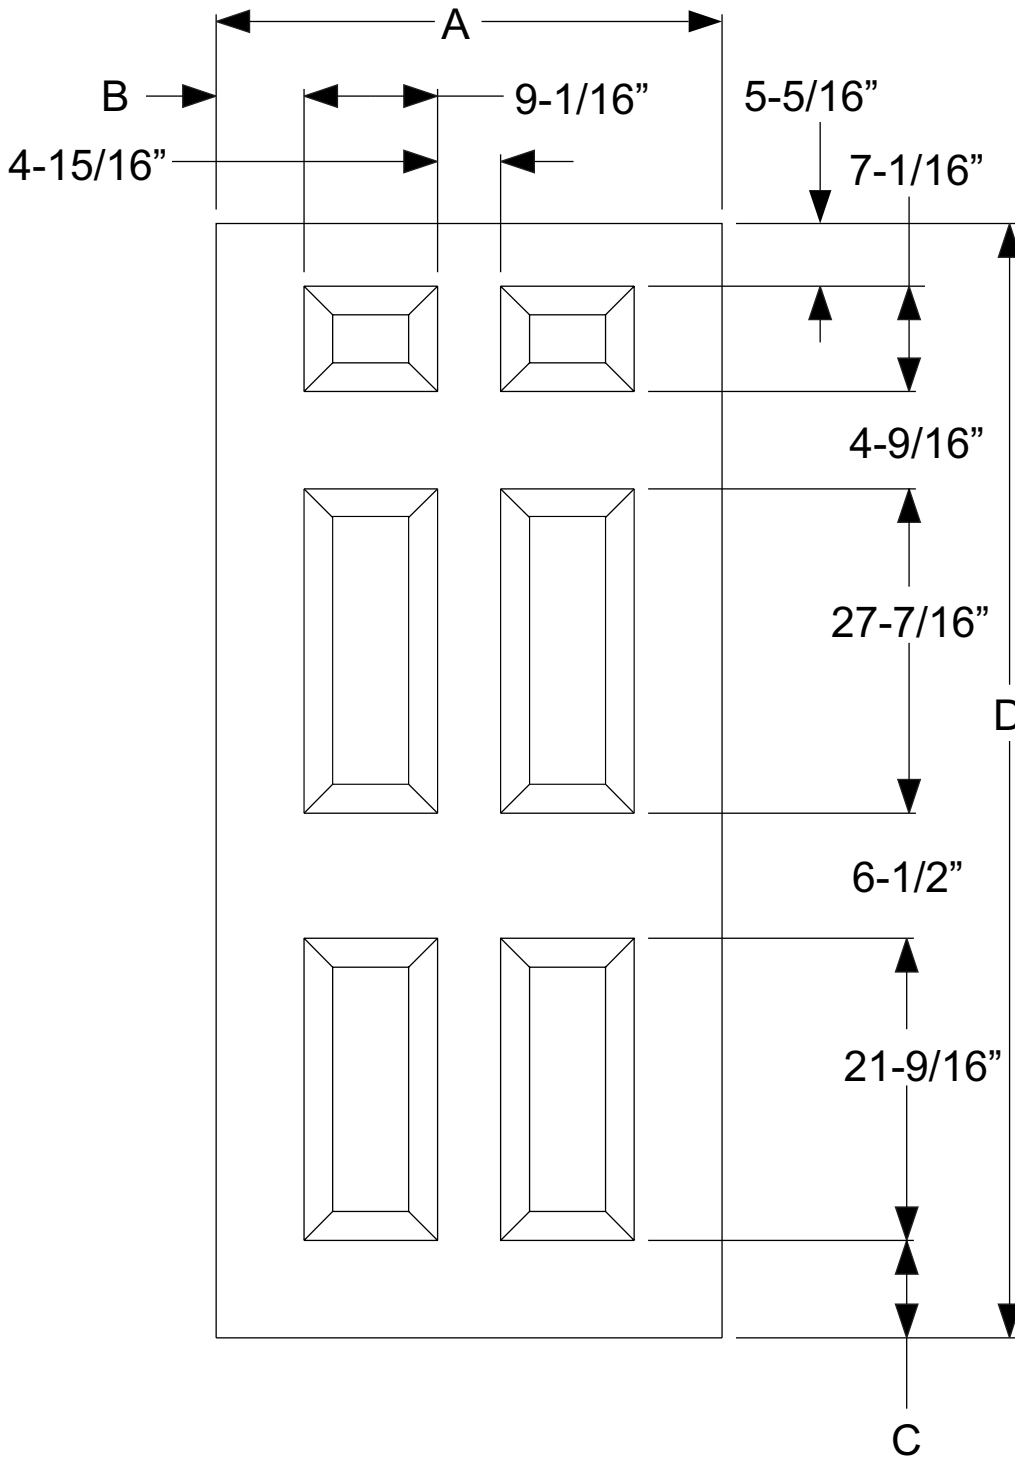

514-22
4-Panel

SE978HD-22
2-Panel
Square Top

Therma-Tru® Standard Pre-Hung Door: 12-24 TR Series Doors

ProEdge™ Steel Door

6-Panel

Standard Adjusta-Fit & Adjusta-Trim

Width	A	B
2/8	31-11/16"	4-5/16"
3/0	35-11/16"	6-5/16"

Standard Adjusta-Fit & Adjusta-Trim

Width	C	D
6/8	6-3/16"	78-5/8"
7/0	9-11/16"	82-1/8"

Remodeling Secura-Fit

Width	A	B
2/8	30-15/16"	3-15/16"
3/0	34-15/16"	5-15/16"

Remodeling Secura-Fit

Height	C	D
6/8	5-5/16"	77-3/4"
7/0	9-5/16"	81-3/4"

Remodeling Secura-Fit

Height	3/0 A	B
6/8	34-15/16"	4-1/2"
7/0	34-15/16"	4-1/2"

Remodeling Secura-Fit

Height	C	D
6/8	6-7/16"	77-3/4"
7/0	10-7/16"	81-3/4"

Flush

Steel Doors

Standard Adjusta-Fit & Adjusta-Trim

Standard Adjusta-Fit & Adjusta-Trim

Width	A	B	C
* 2/6	29-11/16"	5-3/32"	7-1/2"
2/8	31-11/16"	4-3/32"	9-1/2"
2/10	33-11/16"	5-3/32"	9-1/2"
3/0	35-11/16"	6-3/32"	9-1/2"

Standard Adjusta-Fit & Adjusta-Trim