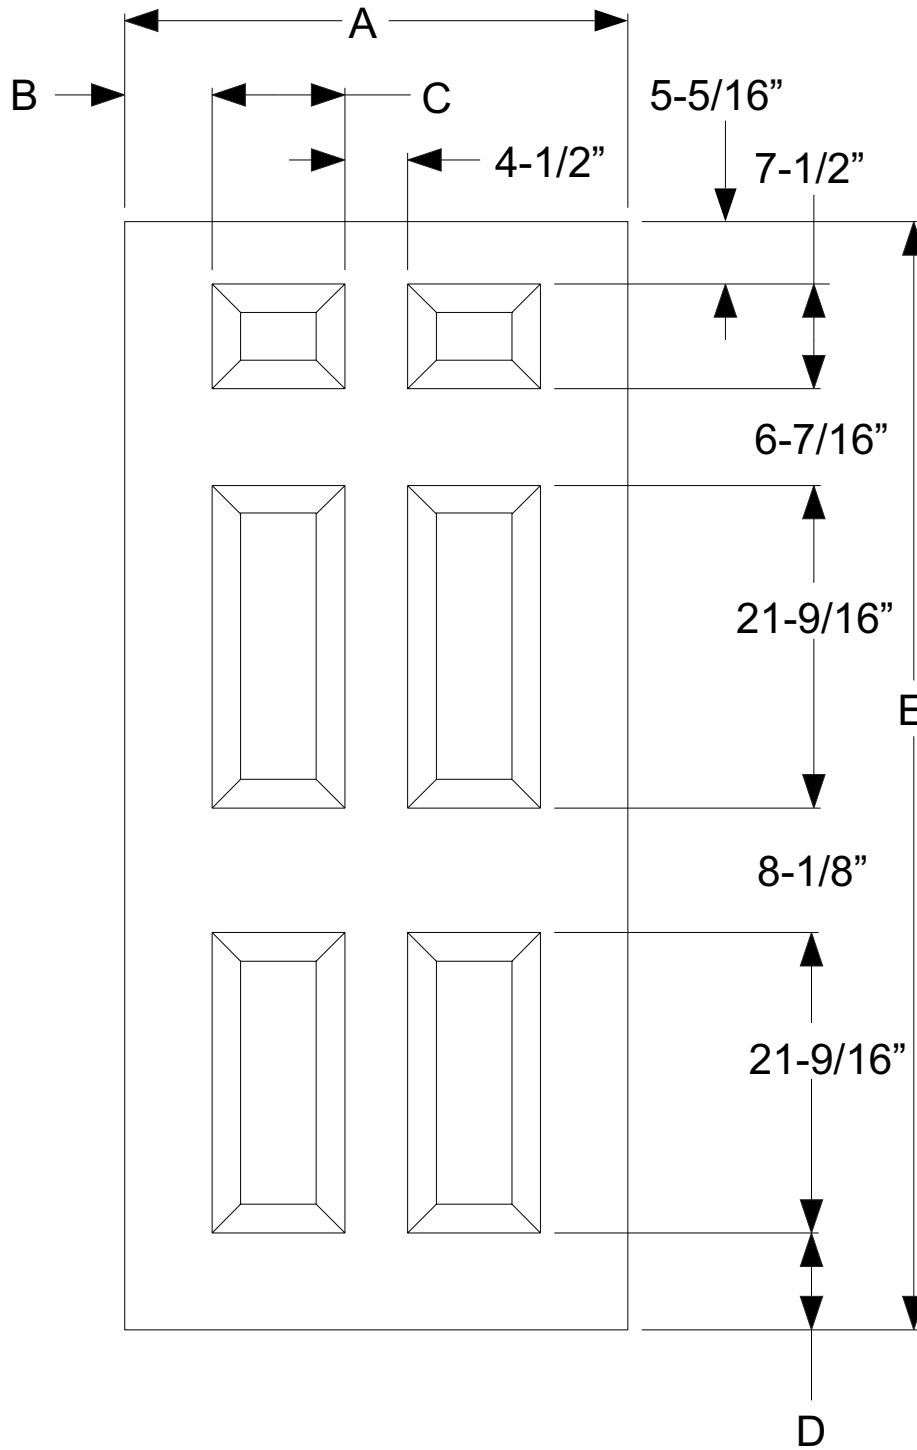

Height	C	D
6/8	8-27/32"	78-5/8"
7/0	12-11/32"	82-1/8"

Remodeling Secura-Fit

Width	A	B
2/8	30-15/16"	3-31/32"
3/0	34-15/16"	5-31/32"

Remodeling Secura-Fit

Height	C	D
6/8	7-31/32"	77-3/4"
7/0	11-31/32"	81-3/4"

**500-22
Flush**

Steel Doors

Standard Adjusta-Fit & Adjusta-Trim

Width	A	6/8 B	7/0 B
* 2/0	23-11/16"	78-5/8"	N/A
* 2/6	29-11/16"	78-5/8"	N/A
2/8	31-11/16"	78-5/8"	82-1/8"
2/10	33-11/16"	78-5/8"	82-1/8"
3/0	35-11/16"	78-5/8"	82-1/8"

Standard Adjusta-Fit & Adjusta-Trim

Width	A	B	C
* 2/6	29-11/16"	5-3/32"	7-1/2"
2/8	31-11/16"	4-3/32"	9-1/2"
2/10	33-11/16"	5-3/32"	9-1/2"
3/0	35-11/16"	6-3/32"	9-1/2"

Standard Adjusta-Fit & Adjusta-Trim