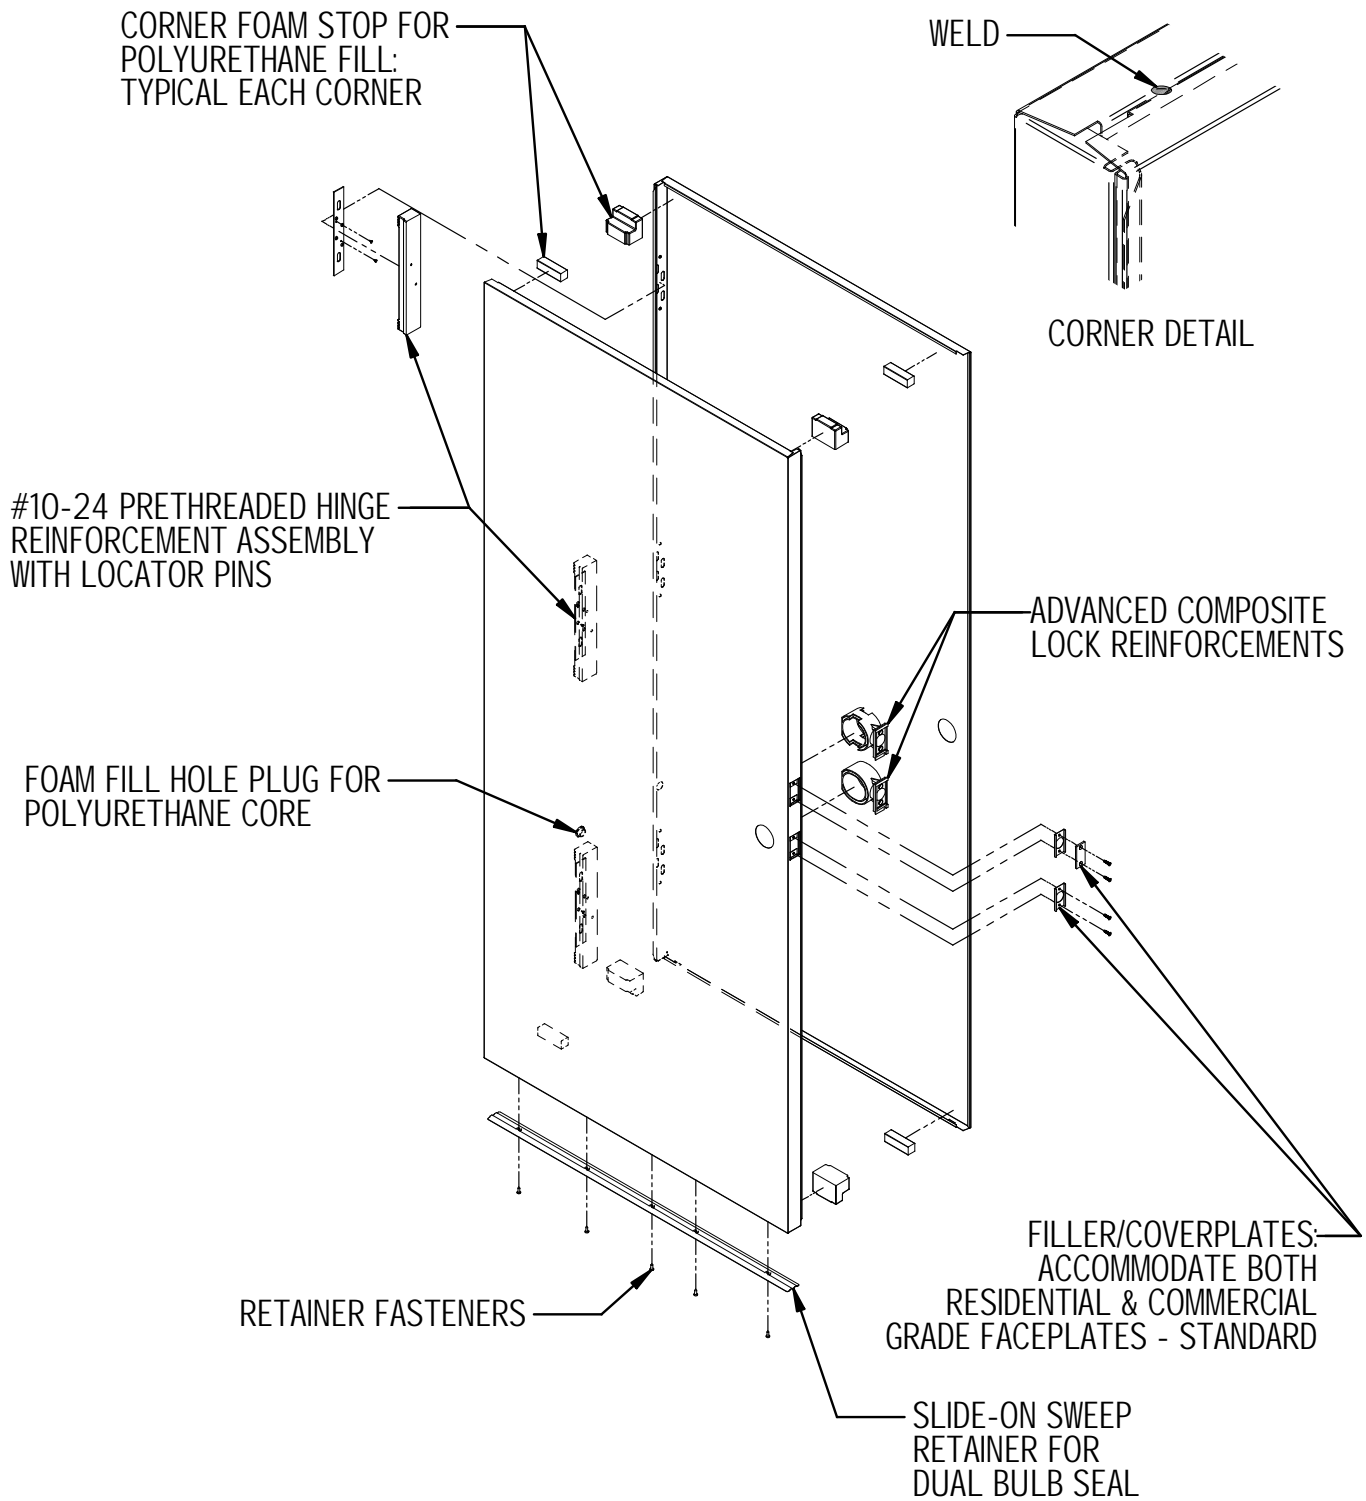

514-22
4-Panel

SE978HD-22
2-Panel
Square Top

Therma-Tru® Standard Pre-Hung Door: 12-24 TR Series Doors

ProEdge™ Steel Door

6-Panel

Standard Adjusta-Fit & Adjusta-Trim

Width	A	B
2/8	31-11/16"	4-5/16"
3/0	35-11/16"	6-5/16"

Standard Adjusta-Fit & Adjusta-Trim

Width	C	D
6/8	6-3/16"	78-5/8"
7/0	9-11/16"	82-1/8"

Remodeling Secura-Fit

Width	A	B
2/8	30-15/16"	3-15/16"
3/0	34-15/16"	5-15/16"

Remodeling Secura-Fit

Height	C	D
6/8	5-5/16"	77-3/4"
7/0	9-5/16"	81-3/4"