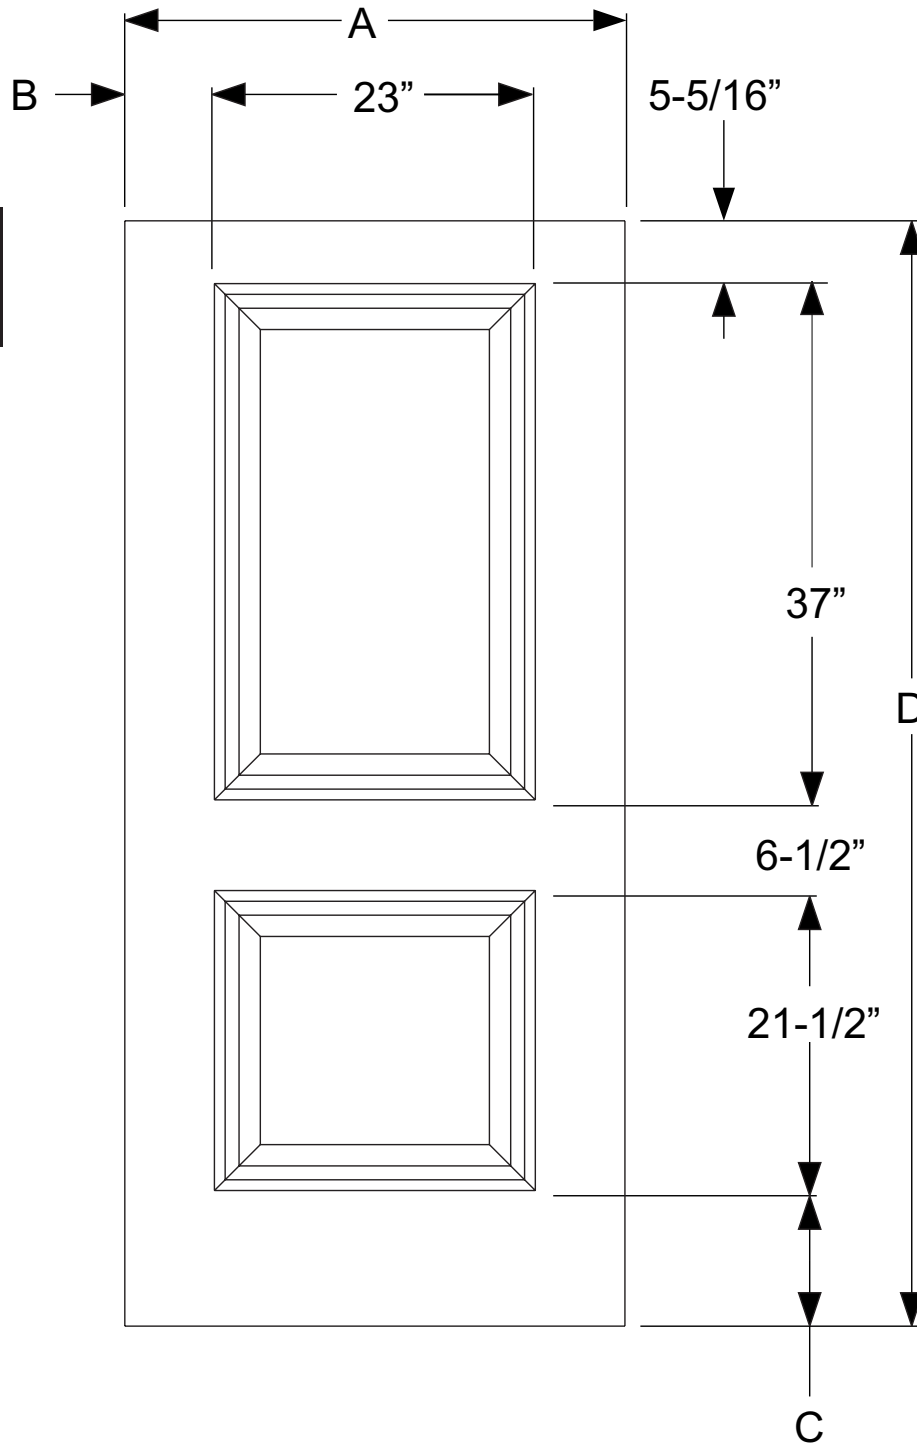

Remodeling Secura-Fit

Width	A	B
2/8	30-15/16"	3-23/32"
3/0	34-15/16"	5-23/32"

Remodeling Secura-Fit

Height	C	D
6/8	7-1/4"	77-3/4"
7/0	11-1/4"	81-3/4"

**3-Panel
Scroll Top**

Standard Adjusta-Fit & Adjusta-Trim

Width	A	B
2/8	31-11/16"	3-15/16"
3/0	35-11/16"	5-15/16"

Standard Adjusta-Fit & Adjusta-Trim

Height	C	D
6/8	7-5/16"	78-5/8"
7/0	10-13/16"	82-1/8"

Remodeling Secura-Fit

Width	A	B
2/8	30-15/16"	3-9/16"
3/0	34-15/16"	5-9/16"

Remodeling Secura-Fit

Height	C	D
6/8	6-7/16"	77-3/4"
7/0	10-7/16"	81-3/4"

**2-Panel
Square Top**

Steel Doors

Standard Adjusta-Fit & Adjusta-Trim

Width	A	B
2/8	31-11/16"	4-11/32"
3/0	35-11/16"	6-11/32"

Standard Adjusta-Fit & Adjusta-Trim

**500-22
Flush**

Steel Doors

Standard Adjusta-Fit & Adjusta-Trim

Width	A	6/8 B	7/0 B
* 2/0	23-11/16"	78-5/8"	N/A
* 2/6	29-11/16"	78-5/8"	N/A
2/8	31-11/16"	78-5/8"	82-1/8"
2/10	33-11/16"	78-5/8"	82-1/8"
3/0	35-11/16"	78-5/8"	82-1/8"