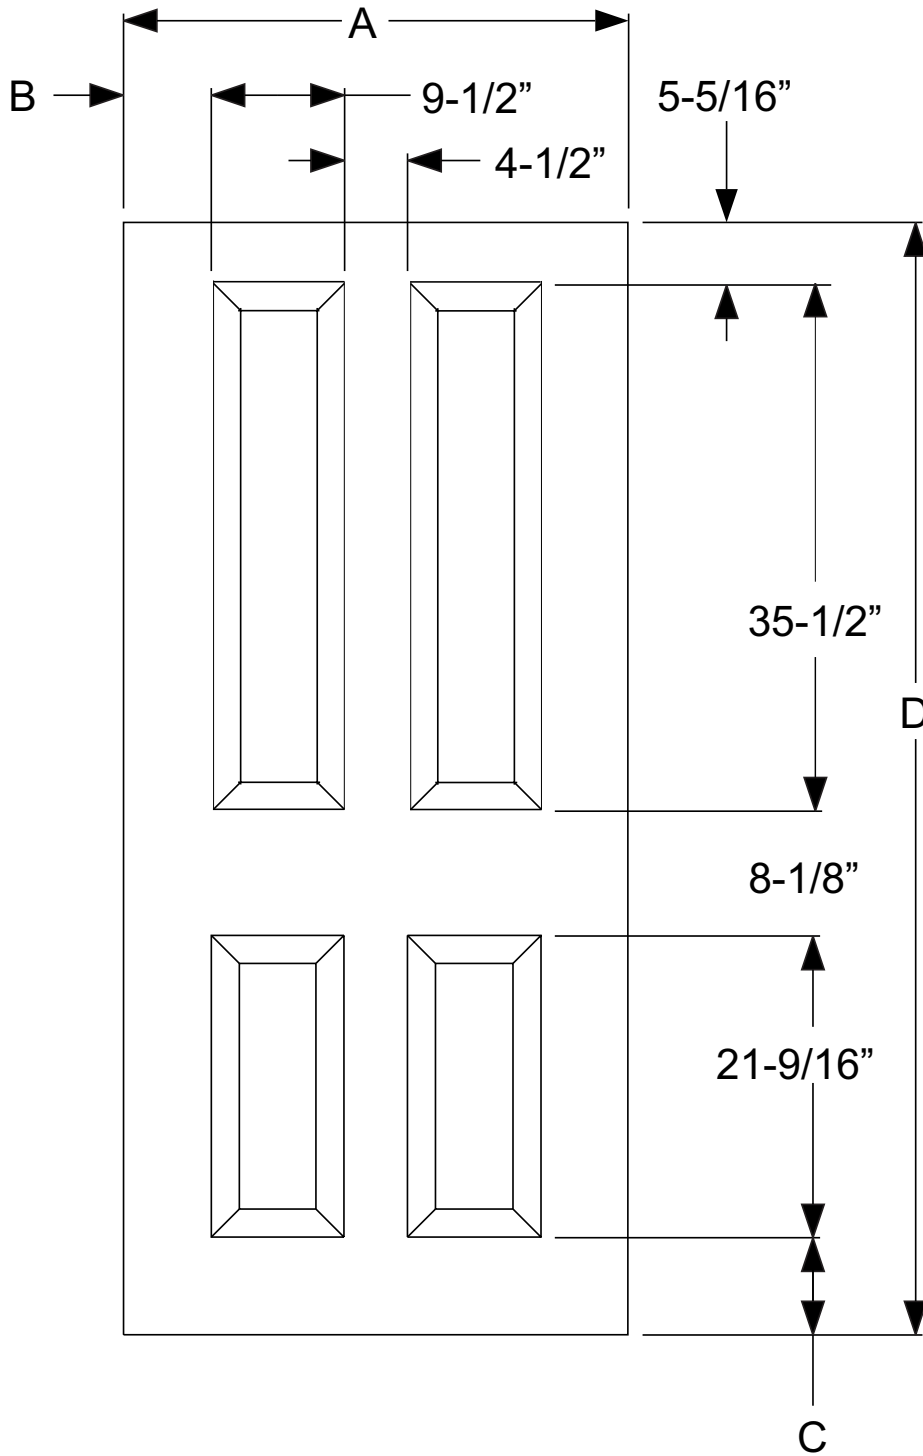

Standard Adjusta-Fit & Adjusta-Trim

Width	A	B	C
* 2/6	29-11/16"	5-3/32"	7-1/2"
2/8	31-11/16"	4-3/32"	9-1/2"
2/10	33-11/16"	5-3/32"	9-1/2"
3/0	35-11/16"	6-3/32"	9-1/2"

Standard Adjusta-Fit & Adjusta-Trim

Height	D	E
6/8	8-1/8"	78-5/8"
7/0	11-5/8"	82-1/8"

Remodeling Secura-Fit

Width	A	B	C
* 2/6	28-15/16"	4-23/32"	7-1/2"
2/8	30-15/16"	3-23/32"	9-1/2"
2/10	32-15/16"	4-23/32"	9-1/2"
3/0	34-15/16"	5-23/32"	9-1/2"

Remodeling Secura-Fit

Height	D	E
6/8	7-1/4"	77-3/4"
7/0	11-1/4"	81-3/4"

**514-22
4-Panel**

Steel Doors

Standard Adjusta-Fit & Adjusta-Trim

Width	A	B
2/8	31-11/16"	4-3/32"
2/10	33-11/16"	5-3/32"
3/0	35-11/16"	6-3/32"

Height	C	D
6/8	7-1/4"	77-3/4"
7/0	10-3/4"	81-3/4"

SE978HD-22
2-Panel
Square Top

Standard Adjusta-Fit & Adjusta-Trim

Width	A	B
2/8	31-11/16"	4-11/32"
3/0	35-11/16"	6-11/32"

Standard Adjusta-Fit & Adjusta-Trim