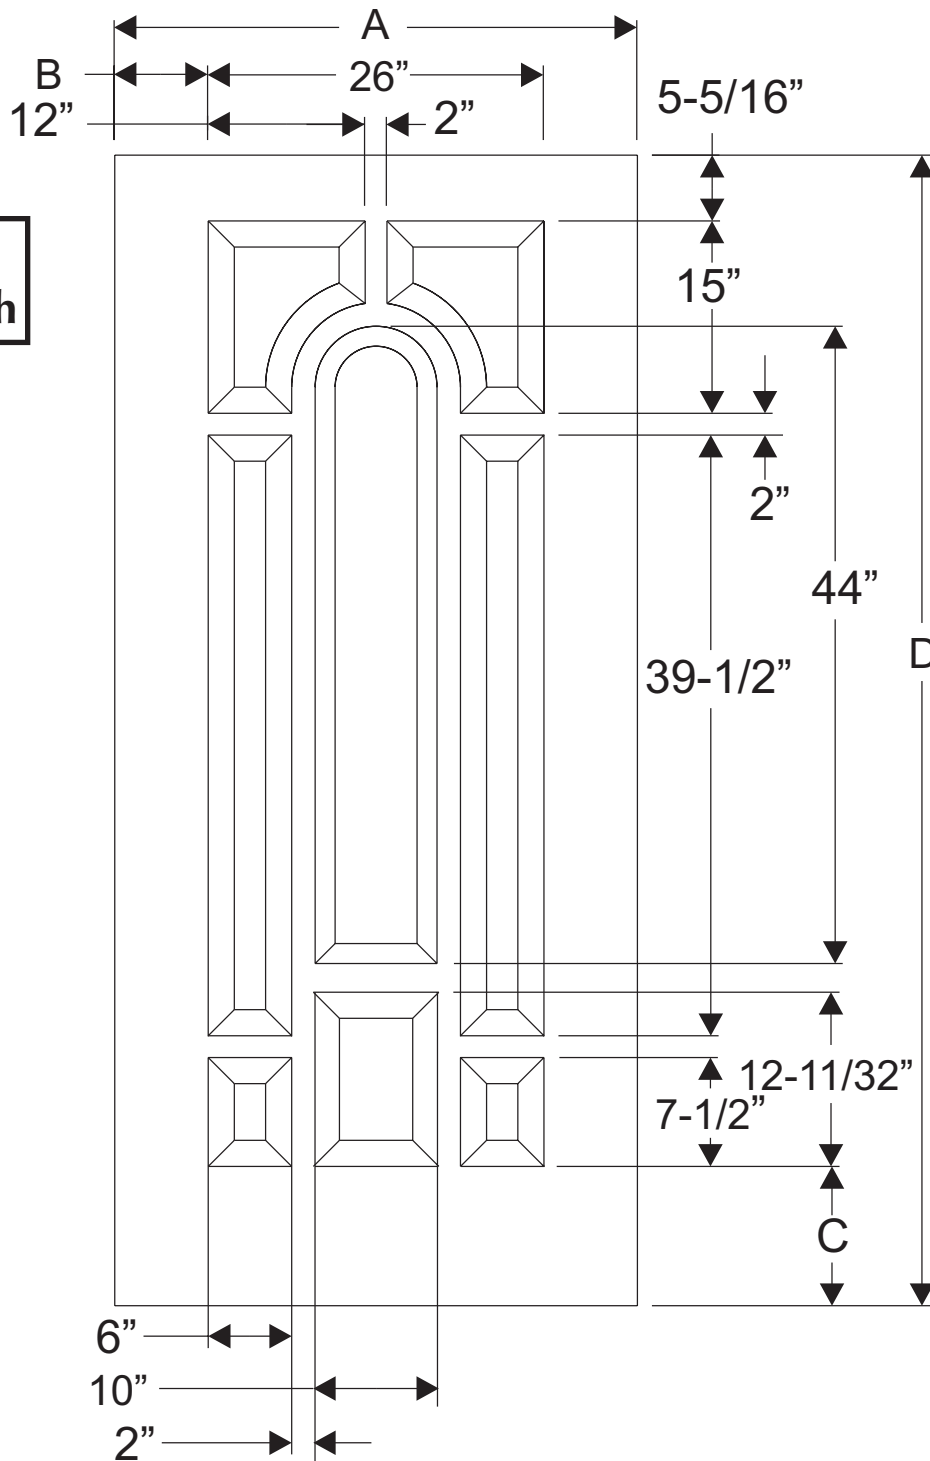

Standard Adjusta-Fit & Adjusta-Trim

Width	C	D
6/8	6-3/16"	78-5/8"
7/0	9-11/16"	82-1/8"

Remodeling Secura-Fit

Width	A	B
2/8	30-15/16"	3-15/16"
3/0	34-15/16"	5-15/16"

Remodeling Secura-Fit

Height	C	D
6/8	5-5/16"	77-3/4"
7/0	9-5/16"	81-3/4"

**8-Panel
Center Arch**

Standard Adjusta-Fit & Adjusta-Trim

Height	3/0 A	B
6/8	35-11/16"	4-7/8"
7/0	35-11/16"	4-7/8"

Standard Adjusta-Fit & Adjusta-Trim

Height	C	D
6/8	7-5/16"	78-5/8"
7/0	10-13/16"	82-1/8"

Remodeling Secura-Fit

Height	3/0 A	B
6/8	34-15/16"	4-1/2"
7/0	34-15/16"	4-1/2"

Remodeling Secura-Fit

Height	C	D
6/8	6-7/16"	77-3/4"
7/0	10-7/16"	81-3/4"

Flush

Steel Doors

Standard Adjusta-Fit & Adjusta-Trim

**4-Panel
Square Top**

Steel Doors

Standard Adjusta-Fit & Adjusta-Trim

Width	A	B
2/8	31-11/16"	4-3/32"
3/0	35-11/16"	6-3/32"

Standard Adjusta-Fit & Adjusta-Trim

Height	C	D
6/8	8-1/8"	78-5/8"
7/0	11-5/8"	82-1/8"