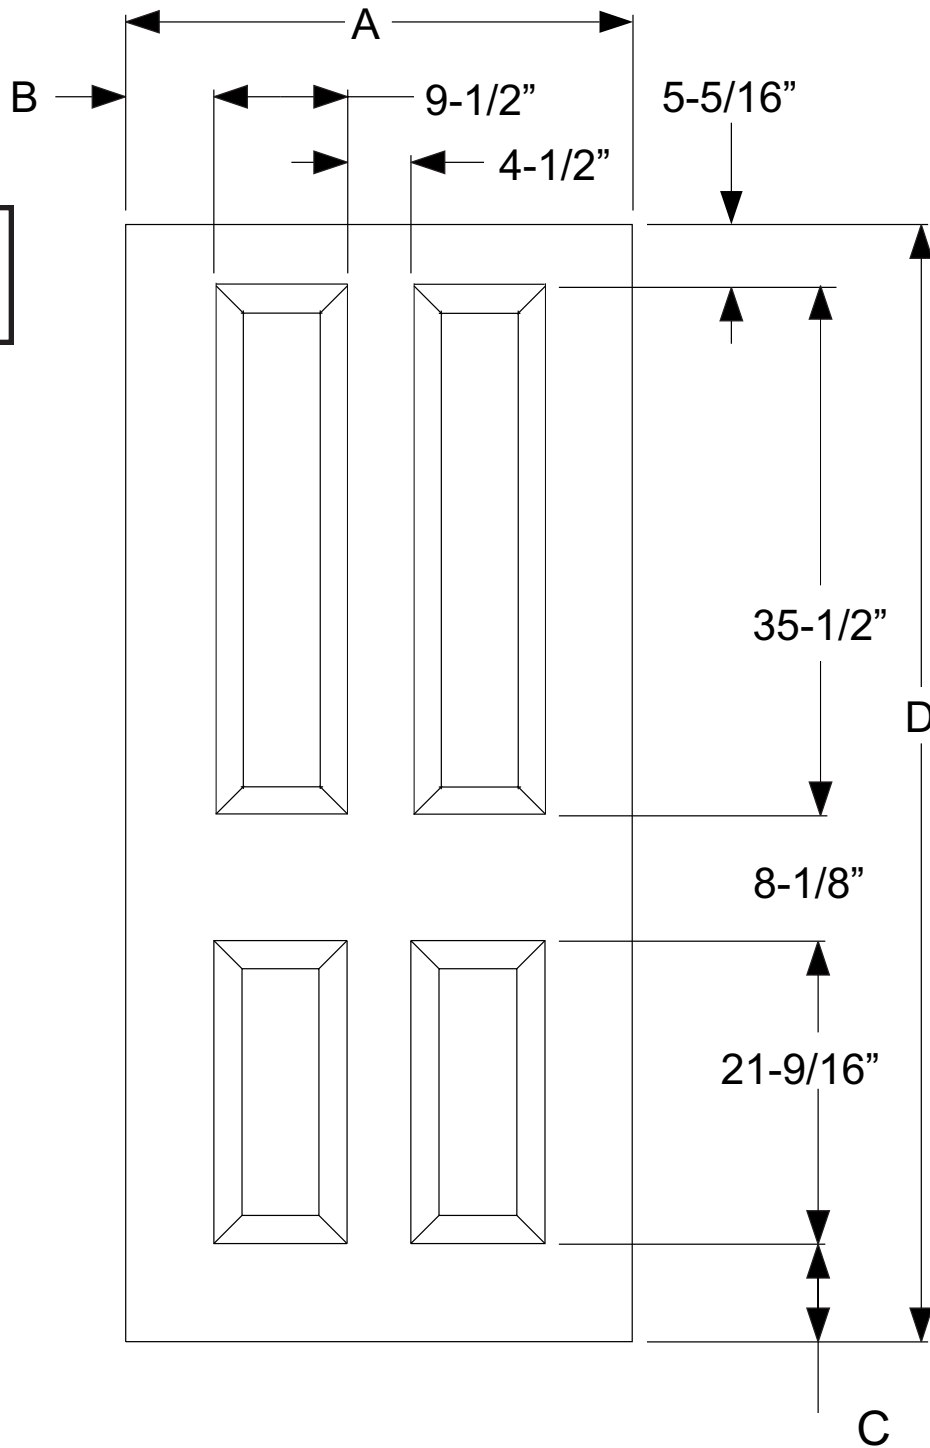

Standard Adjusta-Fit & Adjusta-Trim

Width	C	D
6/8	6-3/16"	78-5/8"
7/0	9-11/16"	82-1/8"

Remodeling Secura-Fit

Width	A	B
2/8	30-15/16"	3-15/16"
3/0	34-15/16"	5-15/16"

Remodeling Secura-Fit

Height	C	D
6/8	5-5/16"	77-3/4"
7/0	9-5/16"	81-3/4"

Remodeling Secura-Fit

Height	3/0 A	B
6/8	34-15/16"	4-1/2"
7/0	34-15/16"	4-1/2"

Remodeling Secura-Fit

Height	C	D
6/8	6-7/16"	77-3/4"
7/0	10-7/16"	81-3/4"

Flush

Steel Doors

Standard Adjusta-Fit & Adjusta-Trim

Width	A	6/8 B	7/0 B
* 2/0	23-11/16"	78-5/8"	N/A
* 2/6	29-11/16"	78-5/8"	N/A
2/8	31-11/16"	78-5/8"	82-1/8"
2/10	33-11/16"	78-5/8"	82-1/8"
3/0	35-11/16"	78-5/8"	82-1/8"

Remodeling Secura-Fit

Width	A	6/8 B	7/0 B
* 2/0	22-15/16"	77-3/4"	N/A
* 2/6	28-15/16"	77-3/4"	N/A
2/8	30-15/16"	77-3/4"	81-3/4"
2/10	32-15/16"	77-3/4"	81-3/4"
3/0	34-15/16"	77-3/4"	81-3/4"

**4-Panel
Square Top**

Steel Doors

Standard Adjusta-Fit & Adjusta-Trim

Width	A	B
2/8	31-11/16"	4-3/32"
3/0	35-11/16"	6-3/32"

Standard Adjusta-Fit & Adjusta-Trim

Height	C	D
6/8	8-1/8"	78-5/8"
7/0	11-5/8"	82-1/8"