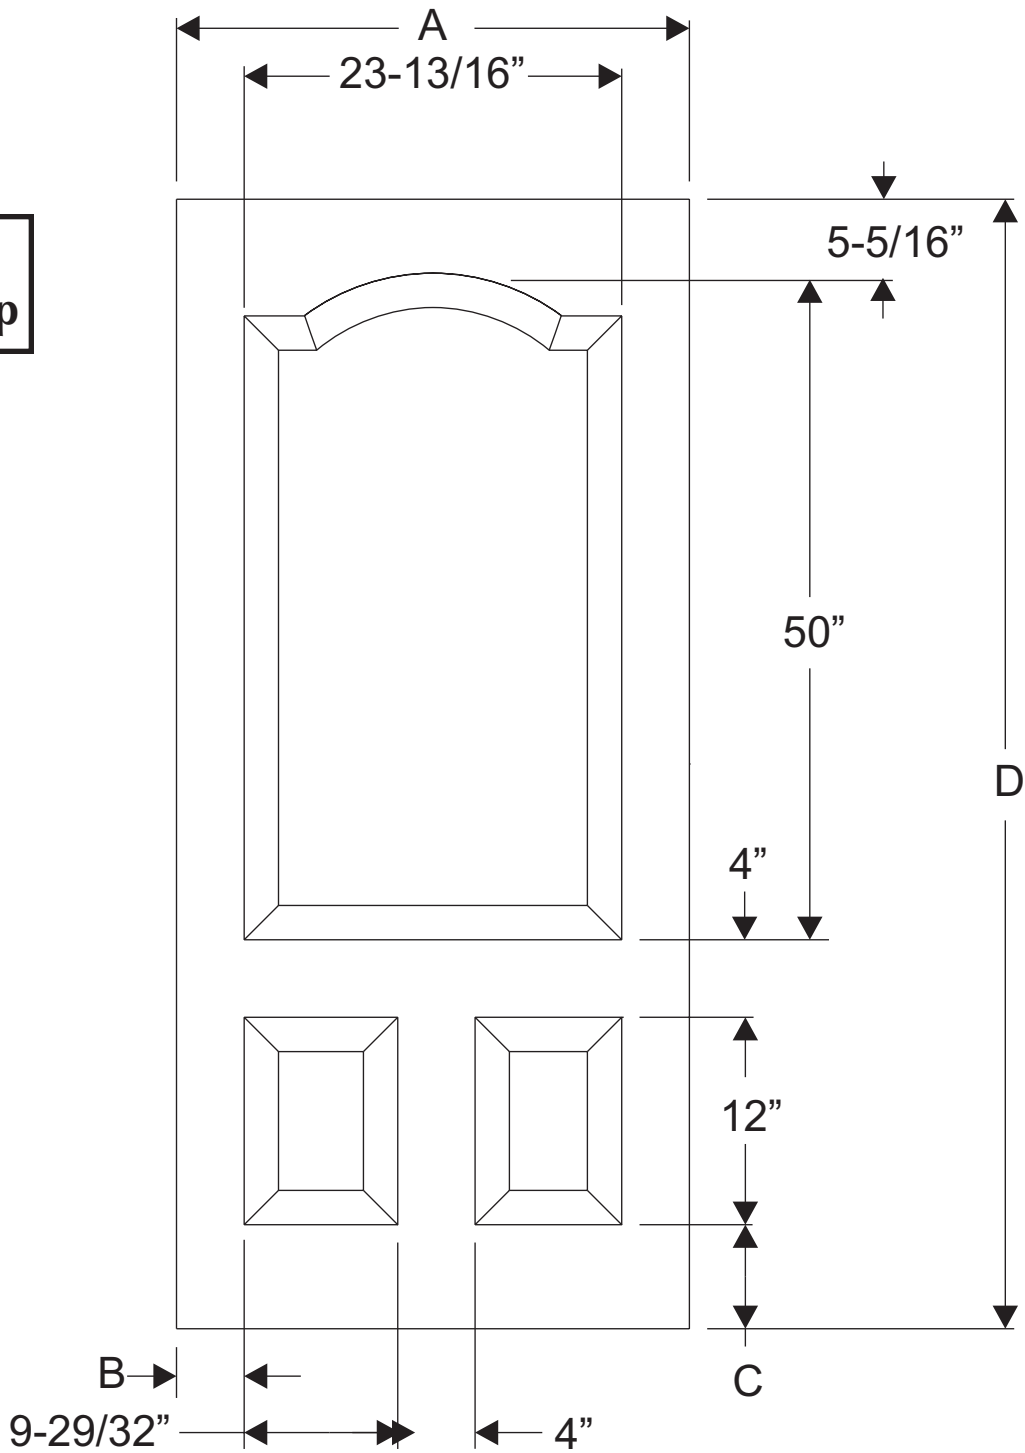

Remodeling Secura-Fit

Height	3/0 A	B
6/8	34-15/16"	4-1/2"
7/0	34-15/16"	4-1/2"

Remodeling Secura-Fit

Height	C	D
6/8	6-7/16"	77-3/4"
7/0	10-7/16"	81-3/4"

Flush

Steel Doors

Standard Adjusta-Fit & Adjusta-Trim

**4-Panel
Square Top**

Steel Doors

Standard Adjusta-Fit & Adjusta-Trim

Width	A	B
2/8	31-11/16"	4-3/32"
3/0	35-11/16"	6-3/32"

Standard Adjusta-Fit & Adjusta-Trim

Height	C	D
6/8	8-1/8"	78-5/8"
7/0	11-5/8"	82-1/8"

Remodeling Secura-Fit

Width	A	B
2/8	30-15/16"	3-23/32"
3/0	34-15/16"	5-23/32"

Remodeling Secura-Fit

Height	C	D
6/8	7-1/4"	77-3/4"
7/0	11-1/4"	81-3/4"

**3-Panel
Scroll Top**

Standard Adjusta-Fit & Adjusta-Trim

Width	A	B
2/8	31-11/16"	3-15/16"
3/0	35-11/16"	5-15/16"

Standard Adjusta-Fit & Adjusta-Trim

Height	C	D
6/8	7-5/16"	78-5/8"
7/0	10-13/16"	82-1/8"

Remodeling Secura-Fit

Width	A	B
2/8	30-15/16"	3-9/16"
3/0	34-15/16"	5-9/16"