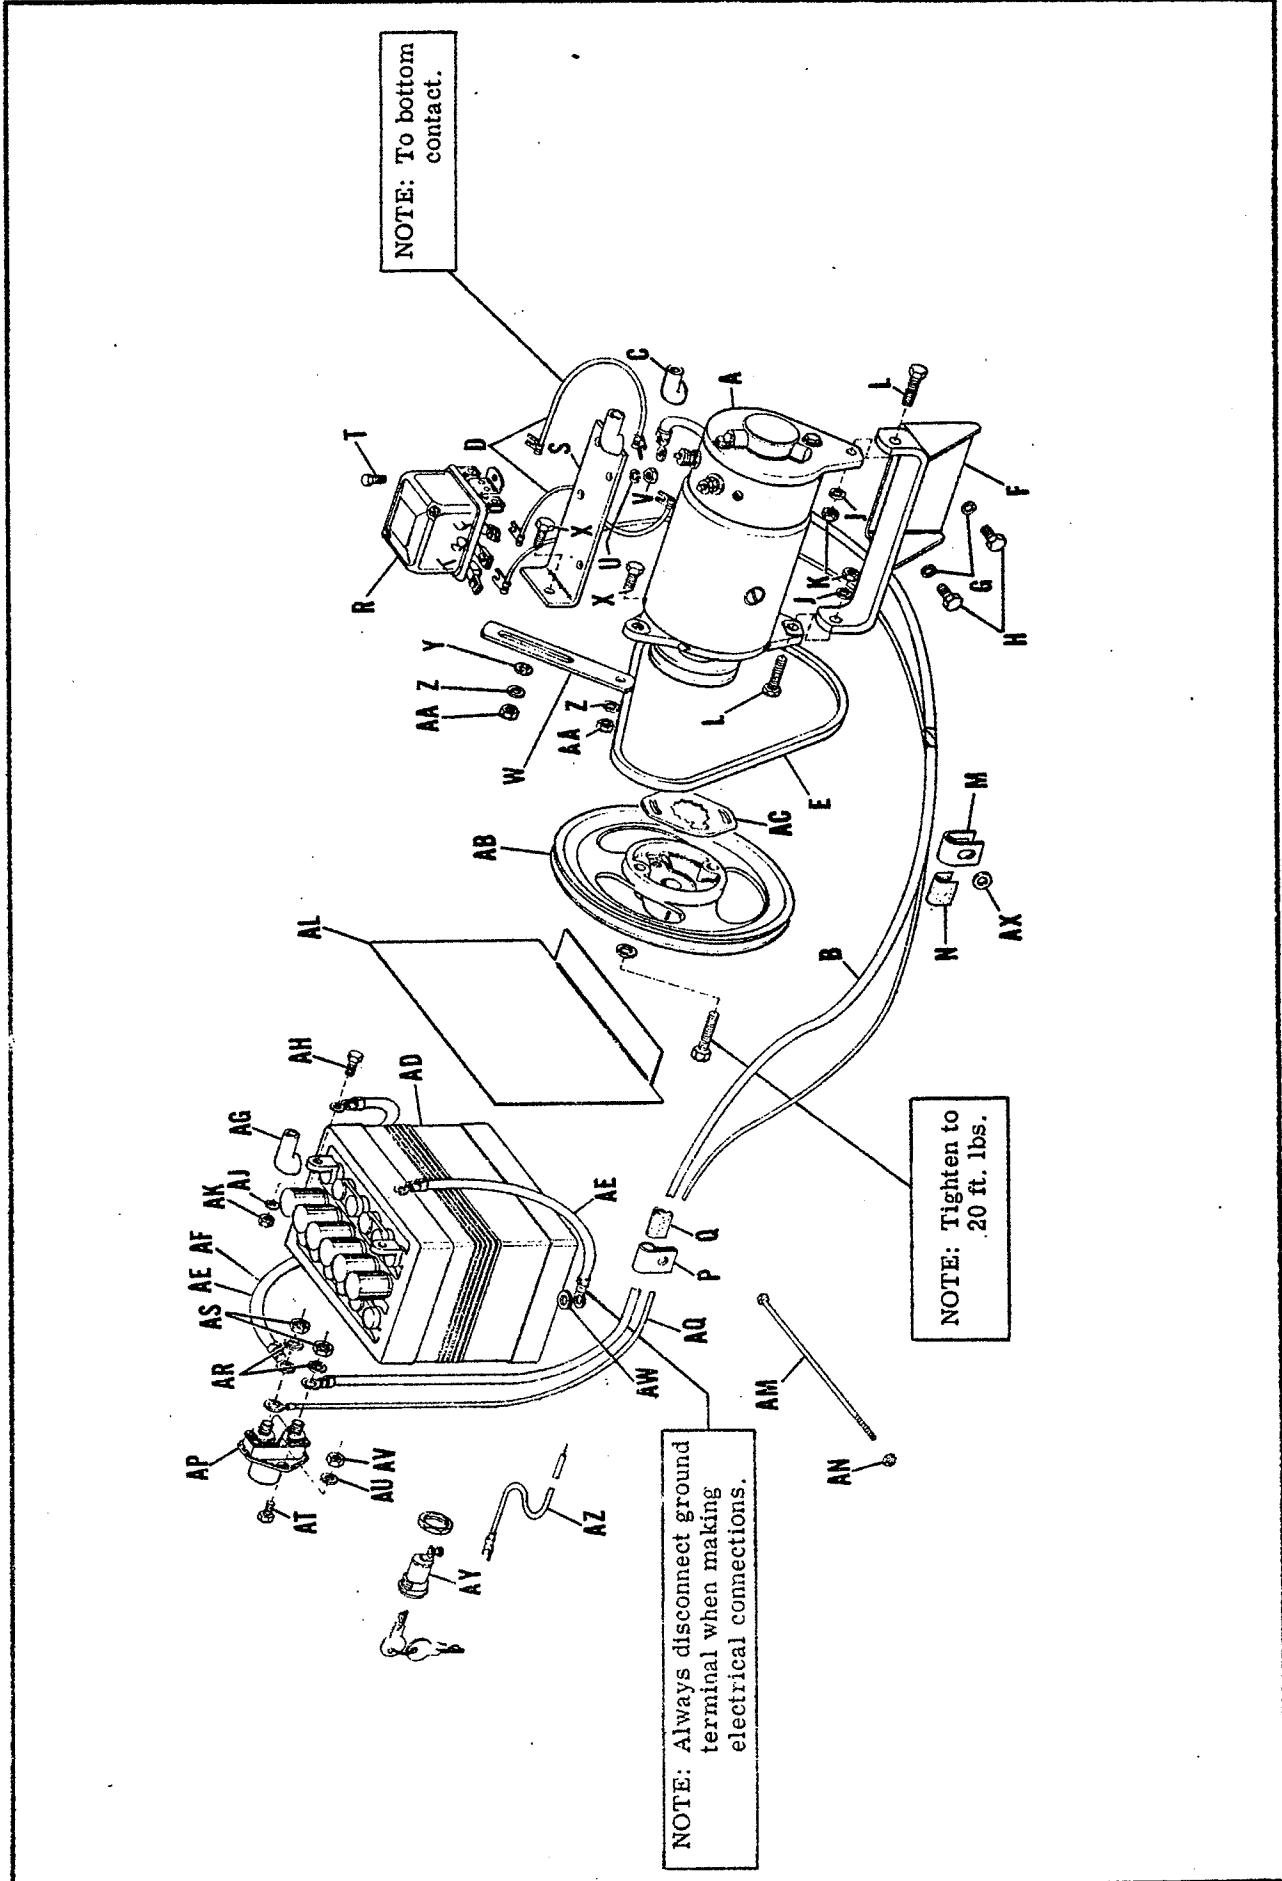

990 170

ELECTRIC STARTER-GENERATOR SYSTEM

ELECTRIC STARTER-GENERATOR SYSTEM

Order by Part Number

| Reference Letter | Part No. | Description |
|------------------|-------------------|--|
| A | 122041 | Motor -Generator |
| B | 122042 | Cable, Switch to Generator |
| C | 122023 | Cover, Terminal |
| D | 122043 | Wire |
| E | 122060 <i>36"</i> | Belt, "V" |
| F | 154253 | Support Assembly |
| G | 720001 | Washer, Lock, 5/16" |
| H | 705017 | Screw, Cap, Hex., 5/16" - 18 N. C. x 3/4" lg. |
| J | 720001 | Washer, Lock, 5/16" |
| K | 717001 | Nut, Full, Hex., 5/16" - 18 N. C. |
| L | 705019 | Screw, Cap, Hex., 5/16" - 18 N. C. x 1-1/4" lg. |
| M | G-A117 | Clamp, Cable |
| N | 122059 | Lining, Clamp |
| P | 122024 | Clip, Cable |
| Q | 122025 | Lining, Clip |
| R | 122044 | Regulator, Voltage |
| S | 154002 | Bracket, Voltage Regulator |
| T | 705002 | Screw, Cap, Hex., 1/4" - 20 N. C. x 1/2" lg. |
| U | 720003 | Washer, Lock, 1/4" |
| V | 717005 | Nut, Hex., Full, 1/4" - 20 N. C. |
| W | 154001 | Tightener, Belt |
| X | 705017 | Screw, Cap, Hex., 5/16" - 18 N. C. x 3/4" lg. |
| Y | 719002 | Washer, Plain, 5/16" |
| Z | 720001 | Washer, Lock, 5/16" |
| AA | 717001 | Nut, Hex., Full, 5/16" - 18 N. C. |
| AB | 154254 | Pulley, Engine |
| AC | 154292 | Nut, Lock |
| AD | 122001 | Battery, 12 Volts, 20 Amps, Small Size |
| AE | 122045 | Cable |
| AF | 122065 | Cover, Cable |
| AG | 122023 | Cover, Terminal |
| AH | 705015 | Screw, Cap, Hex., 1/4" - 20 N. C. x 5/8" lg. |
| AJ | 720003 | Washer, Lock, 1/4" |
| AK | 717005 | Nut, Hex., Full, 1/4" - 20 N. C. |
| AL | 154313 | Gasket, Tank |
| AM | 701013 | Bolt, Mach., 1/4" - 20 N. C. x 7-3/4" lg. |
| AN | 717513 | Nut, Lock, Full, Hex., 1/4" - 20 N. C. |
| AP | 122046 | Switch, Starting |
| AQ | 122047 | Wire, Starting Switch to Regulator |
| AR | 720002 | Washer, Lock, 3/8" |
| AS | 717003 | Nut, Hex., Full, 3/8" - 16 N. C. |
| AT | 705015 | Screw, Cap, Hex., 1/4" - 20 N. C. x 1/2" lg. |
| AU | 720003 | Washer, Lock, 1/4" |
| AV | 717005 | Nut, Hex., Full, 1/4" - 20 N. C. |
| AW | 719006 | Washer, Plain, 1/4" |
| AX | 719002 | Washer, Plain, 5/16" |
| AY | 122048 | Switch, Ignition, w/keys |
| AZ | 122049 | Wire, Switch <i>goes to point Box under Motor.</i> |