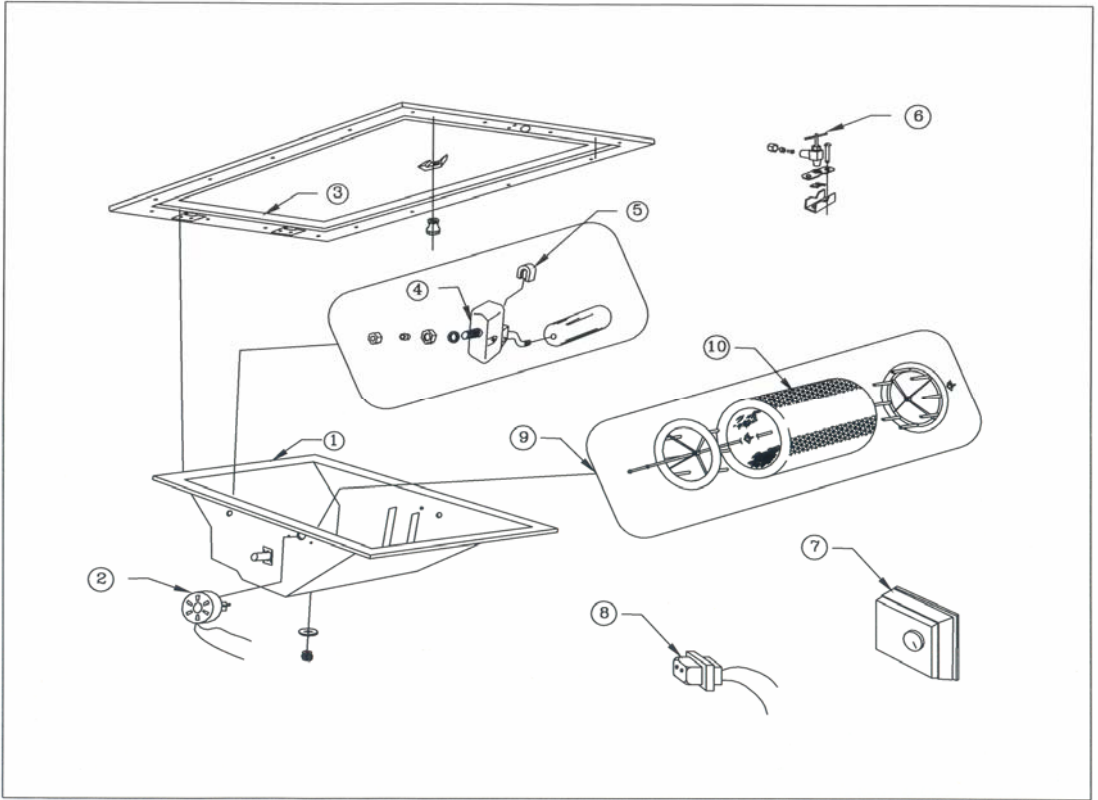

Model 86-UD Replacement Parts

Key Number	Part Number	Standard Package	Description
1	A00-0602-052	1	Water Pan Assembly w/Bearing & Overflow)
2	A05-1721-042	1	24 Volt Drum Motor
3	A00-1707-086	1	Mounting Frame Assembly
4	A17-1731-013	12	Complete Valve & Float Assembly (includes Key # 5)
5	A00-1708-002	1	Valve Seat
6	A00-1128-005	1	Saddle Valve
7	SK0-0055-001	1	Humidistat Assembly
8	000-0814-008	1	Transformer 24V, 10VA, 120V Primary
9	A06-1722-019	1	Complete Drum & Media Assembly
10	A04-1725-050	12	** Replacement Media with Clips
Not Shown	K00-0086-000	1	Small Parts Kit (includes overflow, washer,nut, bearing, retainer)