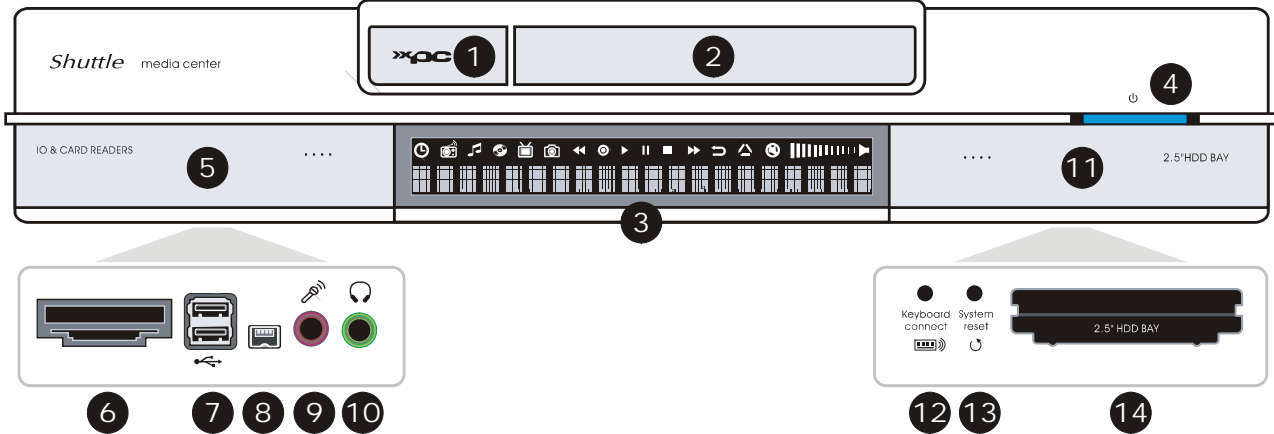

Media Center M 2000M

Note: optical drive sold separately.
Images for illustration purposes only.

Advanced Connectivity

Front Panel

Back Panel

- | | | |
|------------------------------|---------------------------|--|
| 1 DVD Eject Button | 15 Wireless LAN Antenna | 26 Audio Input (for TV)* |
| 2 DVD Writer | 16 Clear CMOS Button | 27 Coaxial Video Input* |
| 3 VFD Media Display | 17 IEEE1394 Firewire | 28 S-Video Input* |
| 4 On/Standby Button | 18 Infrared Output | 29 TV Cable Input*t |
| 5 Left Front Panel | 19 Gigabit LAN Ethernet | 30 Radio Antenna* |
| 6 8-in-1 Card Reader | 20 2x USB 2.0 | 31 D-Sub Analog Video Out |
| 7 2x USB 2.0 | 21 Optical SPDIF Input | 32 DVD Digital Video Out |
| 8 IEEE1394 Firewire | 22 Optical SPDIF Output | 33 S-Video TV Out
(Composite via Adaptor) |
| 9 Microphone Input | 23 Coaxial SPDIF Output | |
| 10 Headphones | 24 8-channel Audio Output | |
| 11 Right Front Panel | 25 Component Video Output | |
| 12 Keyboard Connect Button | | |
| 13 Reset Button | | |
| 14 Bay for external 2.5" HDD | | |

*26-30 may differ in connection with other TV card options

Keyboard and remote control

All the features of the Shuttle XPC Media Center can be accessed via the Media Center keyboard and remote control. Browse your media library, schedule TV recordings, chat with friends, all from the comfort of your armchair.