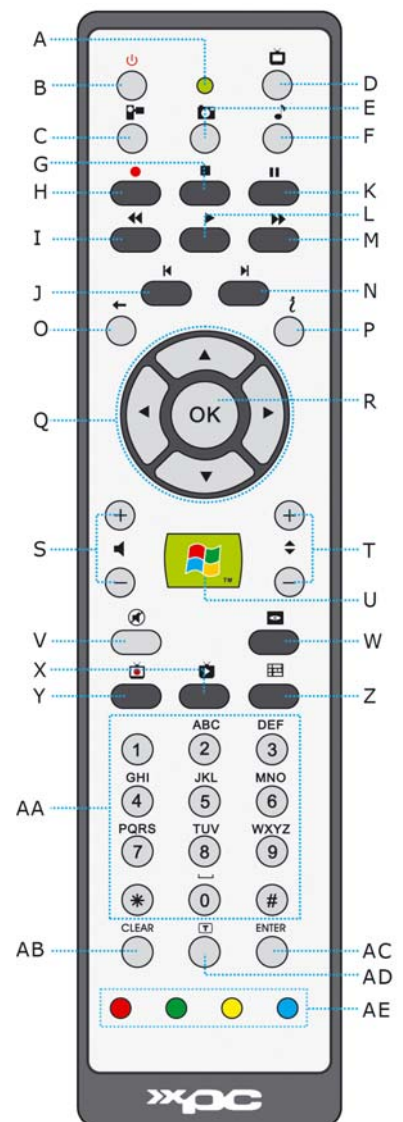

Media Center M 2000M

Note: optical drive sold separately.
Images for illustration purposes only.

Advanced Connectivity

Front Panel

Back Panel

- | | | |
|------------------------------|---------------------------|--|
| 1 DVD Eject Button | 15 Wireless LAN Antenna | 26 Audio Input (for TV)* |
| 2 DVD Writer | 16 Clear CMOS Button | 27 Coaxial Video Input* |
| 3 VFD Media Display | 17 IEEE1394 Firewire | 28 S-Video Input* |
| 4 On/Standby Button | 18 Infrared Output | 29 TV Cable Input*t |
| 5 Left Front Panel | 19 Gigabit LAN Ethernet | 30 Radio Antenna* |
| 6 8-in-1 Card Reader | 20 2x USB 2.0 | 31 D-Sub Analog Video Out |
| 7 2x USB 2.0 | 21 Optical SPDIF Input | 32 DVD Digital Video Out |
| 8 IEEE1394 Firewire | 22 Optical SPDIF Output | 33 S-Video TV Out
(Composite via Adaptor) |
| 9 Microphone Input | 23 Coaxial SPDIF Output | |
| 10 Headphones | 24 8-channel Audio Output | |
| 11 Right Front Panel | 25 Component Video Output | |
| 12 Keyboard Connect Button | | |
| 13 Reset Button | | |
| 14 Bay for external 2.5" HDD | | |

*26-30 may differ in connection with other TV card options

Keyboard and remote control

All the features of the Shuttle XPC Media Center can be accessed via the Media Center keyboard and remote control. Browse your media library, schedule TV recordings, chat with friends, all from the comfort of your armchair.

1	Media Center
2	Mouse Buttons
3	Live TV
4	Recorded TV
5	TV Guide
6	DVD MENU
7	Messenger
8	VOL (-)
9	VOL (+)
10	Mute
11	Record
12	Play
13	Pause
14	Stop
15	Rewind
16	Fast Forward
17	Replay
18	Skip
19a	On/Standby
19b	Activity LED
20	Trackball