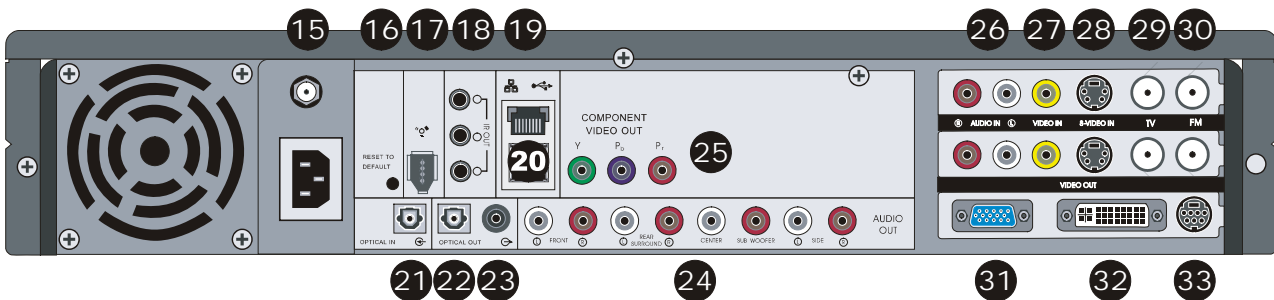

Media Center M 2000M

Note: optical drive sold separately.
Images for illustration purposes only.

Advanced Connectivity

Front Panel

Back Panel

- | | | |
|------------------------------|---------------------------|--|
| 1 DVD Eject Button | 15 Wireless LAN Antenna | 26 Audio Input (for TV)* |
| 2 DVD Writer | 16 Clear CMOS Button | 27 Coaxial Video Input* |
| 3 VFD Media Display | 17 IEEE1394 Firewire | 28 S-Video Input* |
| 4 On/Standby Button | 18 Infrared Output | 29 TV Cable Input*t |
| 5 Left Front Panel | 19 Gigabit LAN Ethernet | 30 Radio Antenna* |
| 6 8-in-1 Card Reader | 20 2x USB 2.0 | 31 D-Sub Analog Video Out |
| 7 2x USB 2.0 | 21 Optical SPDIF Input | 32 DVD Digital Video Out |
| 8 IEEE1394 Firewire | 22 Optical SPDIF Output | 33 S-Video TV Out
(Composite via Adaptor) |
| 9 Microphone Input | 23 Coaxial SPDIF Output | |
| 10 Headphones | 24 8-channel Audio Output | |
| 11 Right Front Panel | 25 Component Video Output | |
| 12 Keyboard Connect Button | | |
| 13 Reset Button | | |
| 14 Bay for external 2.5" HDD | | |

*26-30 may differ in connection with other TV card options

Keyboard and remote control

All the features of the Shuttle XPC Media Center can be accessed via the Media Center keyboard and remote control. Browse your media library, schedule TV recordings, chat with friends, all from the comfort of your armchair.