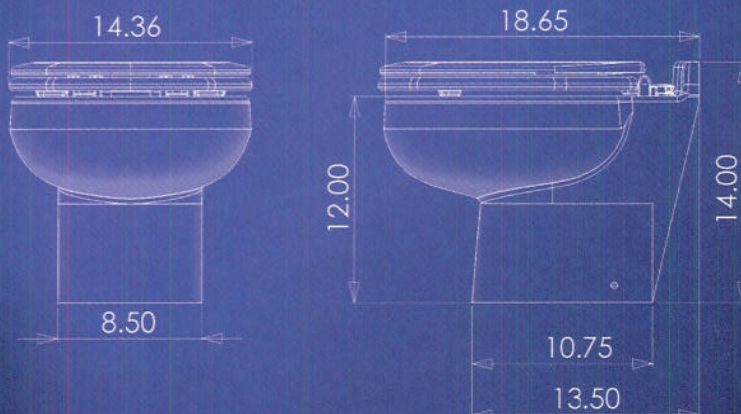

Now along with our most advanced and
flexible control on the market
Introducing the Raritan