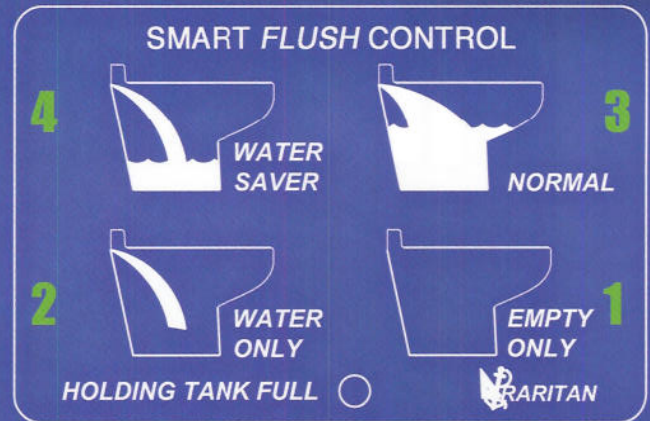

## The Raritan Smart Flush Control offers:

- Fully programmable, easy to use control
- Attractive wall mount design
- Flush using no water, little water, or timed flush
- Optional lock out feature when tank is full

## Models:

Pressurized fresh water  
12 volt 220HF012,  
24 volt 220HF024

Remote intake pump raw water  
12 volt 220HR012,  
24 volt 220HR024

Now along with our most advanced and  
flexible control on the market  
Introducing the Raritan

## Smart Flush Control

The Raritan Smart Flush Control is a fully programmable flush control. The control allows users to flush the toilet with no water, a small amount of water or a fully timed flush. The timed flush feature can be adjusted on the panel without having to remove any components.

**1** Empty Only - Allows the user to evacuate the bowl while using no water. While the button is pressed the discharge pump will run, when released the pump stops.

**2** Water Only - Allows the user to wet the bowl prior to use or fill the bowl to a certain level to minimize water usage.