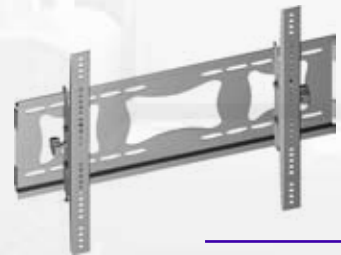

PSWLE81

26"-42" Flat Panel Low Profile Articulating LED/LCD TV Wall Mount

- Extremely low profile articulating mounts for LED or LCD TV
- Only 38mm(1.49")to the wall when folded up
- Steel construction keeps your television safe And secure
- Space-saving design keeps your TV close to the Wall
- TV view up to 90 degree perpendicular to the Wall
- Built in leveler system
- Max load: 55 lbs
- Vesa: 15.75" × 15.75" and 7.88"×3.94"
- Distance to the wall: 1.49-21.06"
- Product dimension: 18.82"×15.75"×1.49"
- Package dimension: 21.97"×8.27"×14.49"
- Gross/Net weight: 35.9/34.3 lbs

PSWLE82

37"-55" Flat Panel Low Profile Articulating LED/LCD TV Wall Mount

- Extremely low profile articulating mounts for LED or LCD TV
- Only 41mm(1.61")to the wall when folded up
- Steel construction keeps your television safe And secure
- Space-saving design keeps your TV close to the Wall
- TV view up to 83 degree nearly perpendicular To the wall
- Built in leveler system
- Max load: 77 lbs
- Vesa: 27.56" × 19.69" and 7.88"×3.94"
- Distance to the wall: 1.61-24.61"
- Product dimension: 31.26"×19.69"×1.61"
- Package dimension:34.85"×6.10"×14.29"
- Gross/Net weight: 37.6/35.8 lbs

PSXPT003M

36"- 55" Flat Panel TV Tilting Wall Mount

- Universal Mounts fits virtually any 36" to 55" plasma/ LCD flat Panel Screen
- One Touch tilt for effortless positioning And adjustment of the screen
- Up to 12" of horizontal adjustment After screen is mounted
- Mounts to wood/Metal studs, concrete cinder blocks
- Universal brackets easily hook onto wall Plate for fast installation
- Weight Capacity: 165lbs (75kg)
- Interface size: 28" x 19"
- Distance to the wall 2.95"
- Viewing adjustment: 5°-15°

PSXPT006

14"- 37" Flat Panel TV Tilting Wall Mount

- Universal Flat Panel Flush Mount For 14" To 37" Screens
- Universal Brackets Easily Hook Onto Wall Plate for Fast installation
- Weight Capacity: 77.16 Pounds
- Interface Size: 9.84" x 11.81"
- Dimensions:13.39" X 11.26" X 2.36"