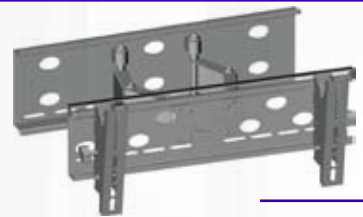

PSPSW I 0 I L 42"-70" Flat Panel TV Flush Wall Mount

- Universal Flat Panel Flush Mount For 42" To 70" Screens
- Universal Brackets Easily Hook Onto Wall Plate for Fast installation
- Weight Capacity: 165.35 Pounds
- Interface Size: 25.59" x 34.25"
- Distance to the Wall: 2.95"
- Dimensions: 35.14" x 25.59" x 2.95"

PSPSW I 1 6 L 36"-50" Flat Panel TV Articulating Wall Mount

- Universal Flat Panel Flush Mount For 36" To 55" Screens
- Universal Brackets Easily Hook Onto Wall Plate for Fast installation
- Weight Capacity: 165.35 Pounds
- Interface Size: 27.56" x 19.61"
- Distance to the Wall: 3.74" - 10.43"
- Dimensions: 30.71" X 19.61" X 10.43"

PSW I 0 I C M 36" - 65" Flat Panel Tilting TV Wall Mount Bracket

- Universal Mounts fits virtually any 36" to 65" plasma/ LCD flat Panel Screen
- One Touch tilt for effortless positioning and Adjustment of the screen
- Up to 12" of horizontal adjustment After screen is mounted
- Mounts to wood/Metal studs, concrete cinder blocks
- (Accessories included)
- Universal brackets easily hook onto wall Plate for fast installation
- Weight Capacity: 132.27lbs (60kg)
- Interface size: 31" x 24"
- Distance to the wall 3.2"
- Viewing adjustment: 5"-15"