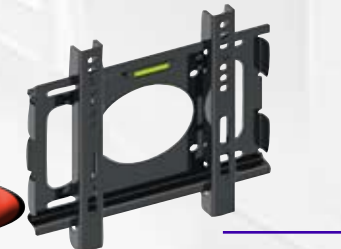

PSW446F 10" To 32" Flat Panel Tv Wall Mount

- Universal Mounts Fits Virtually Any 10" To 32" Plasma Or Lcd Flat Panel Screen
- Universal Wishbone Fixed Mount
- Universal Brackets Easily Hook Onto The Wall Plate For Fast Installation
- Portrait Or Landscape Viewing
- Built In Leveler System

- Max Load: 77lbs
- Vesa: 7.9 X 7.9"
- Distance To The Wall: 1"
- Product Dimension: 13.6" X 10.7" X 1"
- Package Dimension: 18.1" X 14.8" X 9.3"
- Gross/Net Weight: 25.4/23.1 lbs