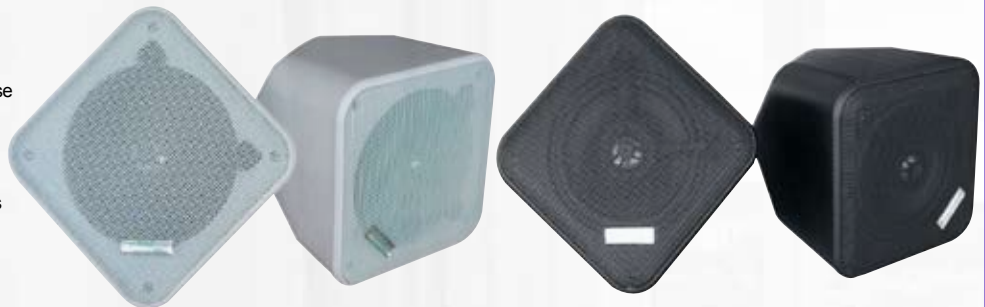

PDWPSBK 5" Weatherproof Indoor/ Outdoor Full Range Two-Way Multi-Mount Speaker Enclosures (black)

PDWPSWT 5" Weatherproof Indoor/ Outdoor Full Range Two-Way Multi-Mount Speaker Enclosures (white)

- 5" Paper Cone Treated Woofer with 1" Titanium Tweeter
- Built in Two-Way Crossover Network
- Marine Grade ABS Plastic Enclosure
- Bass Reflex Port for Maximum Bass Response
- 50 Oz Magnet Structure
- 150 Oz Magnet Structure
- Frequency Response: 30HZ - 22KHZ
- 4 oHM Speaker Impedance
- Built-In Spring Loaded Wall Mounting Options
- Quick Connect Speaker Terminals
- Stainless Steel Mounting Brackets, Grills and Hardware Included
- Dimensions: 8.2"(W)x 6.2"(H) x 6.6"(D)