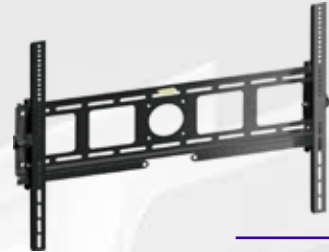

Product Line

PSW801T

23" - 50" Flat Panel Tilting Wall Mount With Built In Level

- 23" to 50" Flat Panel Tilted Mount
- Universal Brackets Easily hook onto the Wall Plate for Fast Installation
- Tilt and Leveling Adjustments
- Max Load: 165 Pounds
- Vesa: 23.6" x 15.7"
- Distance To The Wall: 2.8"
- Gross/Net Weight: 12.3/9.0 Pounds
- Dimensions: 26.4" x 19.6" x 2.76"

PSW802T

36" - 70" Flat Panel Tilting Wall Mount With Built In Level

- 36" to 70" Flat Panel Tilted Mount
- Universal Brackets Easily Hook onto the Wall Plate for Fast Installation
- Tilt and Leveling Adjustment
- Max Load: 165 Pounds
- Vesa: 35.4" x 23.6"
- Gross/Net Weight: 79.37/74.96 Pounds
- Dimensions: 38.19" x 25.59" x 2.76"