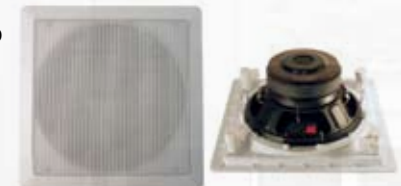

PDIWS8

8" In-Wall / In-Ceiling High Power Subwoofer

- 8" In-Wall High Power Subwoofer
- 2.0" High Temperature Dual Voice Coil
- Power Handling: 150W RMS, 300W Peak
- Frequency Response: 60Hz- 4 KHz
- 4-8 Ohm Impedance
- Cut-Out Dimensions: 7 7/8" W x 7 7/8" H x 3 1/2" D