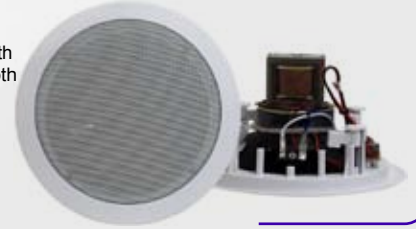

Product Line

PDIC80T

8" Two-Way In-Ceiling Speakers w/70V Transformer

- 70 Volt Transformer, Tapping at: 8 ohm,50W,40W,30W,20W,10W
- 8 Ohm Impedance
- 8" Midbass Speaker
- 1.5" High Temperature Voice Coil
- Directable 1" Titanium Dome Tweeter
- 300 Watts Rated Peak Power
- Frequency Response: 55Hz-22kHz
- Cut-Out Dimensions: 9 3/8" Diameter x 5 3/4" Depth
- Overall Dimensions: 10 3/4" Diameter x 5 3/4" Depth
- Sold as a Pair