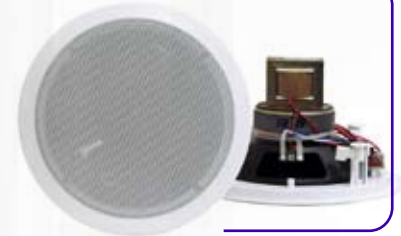

PDIC60T

6.5" Two-Way In-Ceiling Speakers w/70V Transformer

- 70V Transformer, Tapping at: 8 ohm,30W,20W,15W,10W,5W
- 8 Ohm Impedance
- 6.5" Midbass Speaker
- 1" High Temperature Voice Coil
- Directable 1" Titanium Dome Tweeter
- 250 Watts Rated Peak Power
- Frequency Response: 65Hz-22kHz
- Cut-Out Dimensions: 7 7/8" Diameter x 4 5/8" Depth
- Overall Dimensions: 9" Diameter x 4 5/8" Depth
- Sold as a Pair