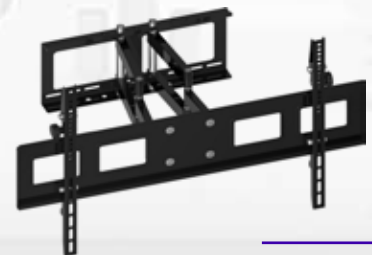

PSW771

32" to 50" Flat Panel Steel Solid Articulating TV Wall Mount

- Universal mounts fits virtually any 32" to 50" Plasma or LCD flat panel screen
- Universal brackets easily hook onto the wall Plate for fast installation
- Max load: 88lbs
- Vesa: 3.9" x 3.9" 23.6" x 15.7"
- Distance to the wall: 3.90" - 17.91"
- Product dimension: 26.1" x 16.9" x 3.9"
- Package dimension: 29.1" x 10.4" x 10.2"
- Gross/Net weight: 37.4/35.2lbs

PSW772

42" to 65" Flat Panel Steel Solid Articulating TV Wall Mount

- Universal mounts fits virtually any 42" to 65" Plasma or LCD flat panel screen
- Universal brackets easily hook onto the wall Plate for fast installation
- Max load: 110lbs
- Vesa: 3.9" x 3.9" 31.5" x 19.7"
- Distance to the wall: 3.90" - 17.91"
- Product dimension: 34.0" x 20.9" x 3.9"
- Package dimension: 36.4" x 10.2" x 11.6"
- Gross/Net weight: 52.8/50.6lbs

Product Line

PSW801T

23" - 50" Flat Panel Tilting Wall Mount With Built In Level

- 23" to 50" Flat Panel Tilted Mount
- Universal Brackets Easily hook onto the Wall Plate for Fast Installation
- Tilt and Leveling Adjustments
- Max Load: 165 Pounds
- Vesa: 23.6" x 15.7"
- Distance To The Wall: 2.8"
- Gross/Net Weight: 12.3/9.0 Pounds
- Dimensions: 26.4" x 19.6" x 2.76"

PSW802T

36" - 70" Flat Panel Tilting Wall Mount With Built In Level

- 36" to 70" Flat Panel Tilted Mount
- Universal Brackets Easily Hook onto the Wall Plate for Fast Installation
- Tilt and Leveling Adjustment
- Max Load: 165 Pounds
- Vesa: 35.4" x 23.6"
- Gross/Net Weight: 79.37/74.96 Pounds
- Dimensions: 38.19" x 25.59" x 2.76"