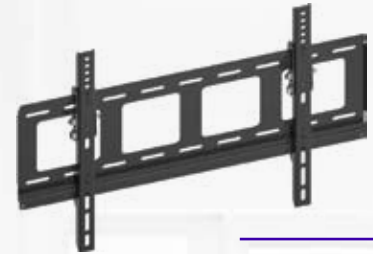

PSW 195TI

23" To 42" Flat Panel Tilt TV Wall Mount

- Universal Mounts Fits Virtually Any 23" To 42" Plasma Or LCD Flat Panel Screen
- Universal Brackets Easily Hook Onto The Wall Plate For Fast Installation
- Tilt And Leveling Adjustments
- Built In Leveler System
- Max Load 132 lbs
- Vesa: 19.7 X 15.7"
- Distance To The Wall: 3.3"
- Product Dimension: 21.5" X 16.9" X 3.3"
- Package Dimension: 23.2" X 16.7" X 9"
- Gross/Net Weight: 39.7/30.9 lbs

PSW 127LT

42" to 63" Flat Panel Tilted TV Wall Mount

- Universal mounts fits virtually any 42" To 63" Plasma or LCD flat panel screen
- Universal brackets easily hook onto the wall Plate for fast installation
- Tilt and leveling adjustments
- Built in leveler system
- Max load: 132lbs
- Vesa: 31.5"x19.7"
- Distance to the wall: 1.3"
- Product dimension: 33.6"x20.9"x1.3"
- Package dimension: 36.3"x10.2"x8.7" (per master carton)
- Gross/Net weight: 36.9/29.9 lbs (per master carton)

PSW128ST 23" To 37" Ultra Thin Flat Panel Flush/Tilt TV Wall Mount

- Universal Mounts Fits Virtually Any 23" To 37" Plasma Or LCD Flat Panel Screen
- Universal Brackets Easily Hook Onto The Wall Plate For Fast Installation
- Max Load 77 Lbs
- Vesa: 400 X 400
- Distance To The Wall: 1.45"
- Product Dimension: 17.87" X 16.93" X 1.3"
- Package Dimension: 19.6" 9.57" X 12.8"
- Gross/ Net Weight: 43.6/ 41.4 Lbs

PSW228 23" TO 36" Flat Panel TV Tilting Wall Mount

- universal Mounts fits Virtually any 23" to 36" Plasma or LCD Flat Panel Screen
- Universal Brackets Easily Hook onto The Wall Plate For Fast Installation
- Tilt and Leveling Adjustments
- Max load: 22-66 Lbs
- Vesa: 19.7" x 15.7"
- Distance to the Wall" 3.3"
- Product Dimension: 21.5" x 16.9" x 3.3"
- Package Dimension: 22.6" x 8 x 3.5"
- Gross/Net Weight: 9.9/ 7.9 Lbs