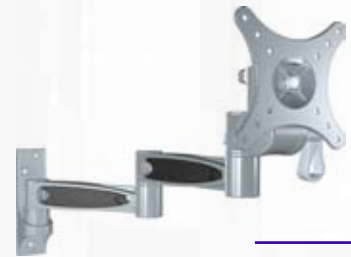

PSW976S

32" To 50" Flat Panel Articulating TV Wall Mount

- Universal Mounts Fits Virtually Any 32" To 50" Plasma Or LCD Flat Panel Screen
- Universal Brackets Easily Hook Onto the Wall Plate For Fast Installation
- Tilt and Leveling Adjustments Built In Leveler System
- Max Load 132.2lbs
- Vesa: 23.6 X 15.8"
- Distance To The Wall: 5.7-15.8"
- Product Dimension: 28.3" X 16.9" X 1 5.8"
- Package Dimension: 30.3" X 12" X 9.8"
- Gross/Net Weight: 48.5/44 lbs

PSW977L 42" to 65" Flat Panel Articulating TV Wall Mount

- Universal Mounts Fits Virtually Any 42" To 65" Plasma Or LCD Flat Panel Screen
- Universal Brackets Easily Hook Onto The Wall Plate For Fast Installation
- Tilt And Leveling Adjustments
- Built In Leveler System
- Max Load 176 Lbs
- Vesa: 31.5 X 19.7"
- Distance To The Wall: 6.3-22.3"
- Product Dimension: 36.2" X 20.9" X 32.3"
- Package Dimension: 38" X 14.1" X 6.5"
- Gross/Net Weight: 46.3/42 lbs

PSWLB273 Up to 32" Cantilever TV Wall Mount

- Universal Mounts Fits LCD Display up to 32"
- Built-In Leveler System
- VESA Standard: 50 x 50 mm, 75 x 75mm, 100 x 100mm
- MAX Load: 44 Lbs
- 180 ° Swivel Left and Right
- 20 ° up and down

PSWLB371 10-24" Universal Dual Arm Swivel/Articulating LCD TV Wall Mount

- Universal Flat TV Mount For 10" To 24" Screens
- Universal Brackets Easily Hook Onto Wall Plate
- Adjustable Pivot Points Provides Tension Control
- Pre-assembled For Quick Installation
- Weight Capacity 50Lbs
- Interface Size 4" x 4"
- Distance to the Wall: 3.5" -16"
- Dimensions: 4.7" X 4.7" X 3.5"