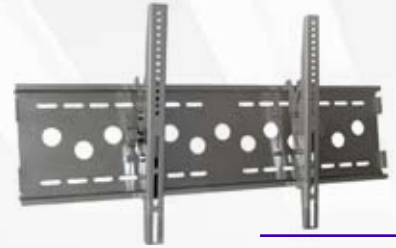

PSPSF103

36"-42" Flat Panel TV Wall Unit with Acrylic & Steel Shelf

- Shelf 36" to 42" Flat Panel TV's
- TV's Monitor Stand w Built-in Cable Routing
- Weight Capacity: 110.23 Pounds
- Dimensions: 23.6" X 19.7" X 47.2"

PSPSW I 0 I L 42"-70" Flat Panel TV Flush Wall Mount

- Universal Flat Panel Flush Mount For 42" To 70" Screens
- Universal Brackets Easily Hook Onto Wall Plate for Fast installation
- Weight Capacity: 165.35 Pounds
- Interface Size: 25.59" x 34.25"
- Distance to the Wall: 2.95"
- Dimensions: 35.14" x 25.59" x 2.95"

PSPSW I 1 6 L 36"-50" Flat Panel TV Articulating Wall Mount

- Universal Flat Panel Flush Mount For 36" To 55" Screens
- Universal Brackets Easily Hook Onto Wall Plate for Fast installation
- Weight Capacity: 165.35 Pounds
- Interface Size: 27.56" x 19.61"
- Distance to the Wall: 3.74" - 10.43"
- Dimensions: 30.71" X 19.61" X 10.43"