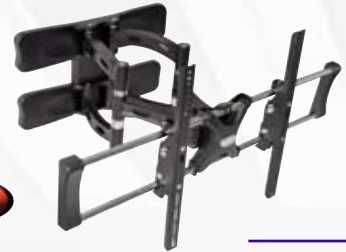

PSW974S

26" To 42" Flat Panel Articulating TV Wall Mount

- Universal Mounts Fits Virtually Any 26" To 42" Plasma Or LCD Flat Panel Screen
- Universal Brackets Easily Hook Onto The Wall Plate For Fast Installation
- Tilt and Leveling Adjustments
- Built In Leveler System
- Max Load 88lbs
- Vesa: 15.7 X 11.8"
- Distance To The Wall: 4.9-14.8"
- Product Dimension: 17.3" X 13.2" X 4.9"
- Package Dimension: 20.1" X 19.7" X 8.5"
- Gross/Net Weight: 39.7/37.5lbs

PSW976S

32" To 50" Flat Panel Articulating TV Wall Mount

- Universal Mounts Fits Virtually Any 32" To 50" Plasma Or LCD Flat Panel Screen
- Universal Brackets Easily Hook Onto the Wall Plate For Fast Installation
- Tilt and Leveling Adjustments Built In Leveler System
- Max Load 132.2lbs
- Vesa: 23.6 X 15.8"
- Distance To The Wall: 5.7-15.8"
- Product Dimension: 28.3" X 16.9" X 1 5.8"
- Package Dimension: 30.3" X 12" X 9.8"
- Gross/Net Weight: 48.5/44 lbs

PSW977L 42" to 65" Flat Panel Articulating TV Wall Mount

- Universal Mounts Fits Virtually Any 42" To 65" Plasma Or LCD Flat Panel Screen
- Universal Brackets Easily Hook Onto The Wall Plate For Fast Installation
- Tilt And Leveling Adjustments
- Built In Leveler System
- Max Load 176 Lbs
- Vesa: 31.5 X 19.7"
- Distance To The Wall: 6.3-22.3"
- Product Dimension: 36.2" X 20.9" X 32.3"
- Package Dimension: 38" X 14.1" X 6.5"
- Gross/Net Weight: 46.3/42 lbs

PSWLB273 Up to 32" Cantilever TV Wall Mount

- Universal Mounts Fits LCD Display up to 32"
- Built-In Leveler System
- VESA Standard: 50 x 50 mm, 75 x 75mm, 100 x 100mm
- MAX Load: 44 Lbs
- 180 ° Swivel Left and Right
- 20 ° up and down