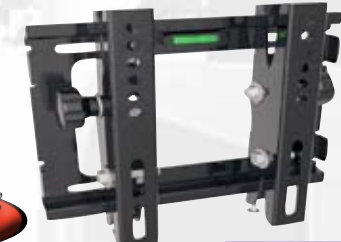

PSW445T 10" to 32" Flat Panel Tilted TV Wall Mount

- Universal Mounts Fits Virtually Any 10" To 32" Plasma Or LCD Flat Panel Screen
- Universal Brackets Easily Hook Onto The Wall Plate For Fast Installation
- Tilt And Leveling Adjustments
- Built In Leveler System

- Max Load: 77.2lbs
- Vesa: 7.87 x 7.87"
- Distance To The Wall: 2.7"
- Product Dimension: 9.4" X 9.1" X 2.7"
- Package Dimension: 18.3" X 10.6" X 9.1"
- Gross/Net Weight: 35.3/26.5 lbs