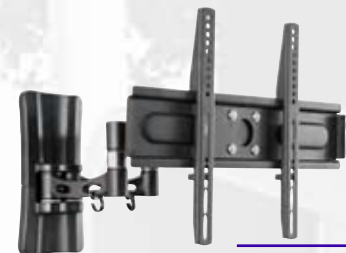

PSW901AT

23" to 50" Flat Panel Articulating Wall Mount

- 23" to 50" Flat Panel Articulating mount
- Universal brackets Easily Hook onto the Wall Plate for Fast installation
- Portrait or Landscape Viewing
- Max Load: 165 Pounds
- Vesa: 23.6" x 15.7"
- Distance To The Wall: 23"
- Gross/Net Weight: 25.4/20.9 Pounds
- Dimensions: 26.4" x 19.6" x 4.9"

PSW902AT

36" to 70" Flat Panel Articulating Wall Mount

- 36" to 70" Flat Panel Articulating Wall Mount
- Universal Brackets Easily Hook onto the Wall Plate for Fast Installation
- Portrait or Landscape Viewing
- Max Load: 165 Pounds
- Vesa: 35.4" x 23.6"
- Gross/Net Weight: 77.16/72.75 Pounds
- Distance to the Wall: 4.7"-25.6"
- Dimensions: 38.19" x 25.59" x 25.59"

PSW974S

26" To 42" Flat Panel Articulating TV Wall Mount

- Universal Mounts Fits Virtually Any 26" To 42" Plasma Or LCD Flat Panel Screen
- Universal Brackets Easily Hook Onto The Wall Plate For Fast Installation
- Tilt and Leveling Adjustments
- Built In Leveler System
- Max Load 88lbs
- Vesa: 15.7 X 11.8"
- Distance To The Wall: 4.9-14.8"
- Product Dimension: 17.3" X 13.2" X 4.9"
- Package Dimension: 20.1" X 19.7" X 8.5"
- Gross/Net Weight: 39.7/37.5lbs

PSW976S

32" To 50" Flat Panel Articulating TV Wall Mount

- Universal Mounts Fits Virtually Any 32" To 50" Plasma Or LCD Flat Panel Screen
- Universal Brackets Easily Hook Onto the Wall Plate For Fast Installation
- Tilt and Leveling Adjustments Built In Leveler System
- Max Load 132.2lbs
- Vesa: 23.6 X 15.8"
- Distance To The Wall: 5.7-15.8"
- Product Dimension: 28.3" X 16.9" X 1 5.8"
- Package Dimension: 30.3" X 12" X 9.8"
- Gross/Net Weight: 48.5/44 lbs