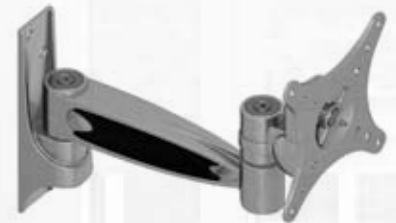

PSW977L 42" to 65" Flat Panel Articulating TV Wall Mount

- Universal Mounts Fits Virtually Any 42" To 65" Plasma Or LCD Flat Panel Screen
- Universal Brackets Easily Hook Onto The Wall Plate For Fast Installation
- Tilt And Leveling Adjustments
- Built In Leveler System
- Max Load 176 Lbs
- Vesa: 31.5 X 19.7"
- Distance To The Wall: 6.3-22.3"
- Product Dimension: 36.2" X 20.9" X 32.3"
- Package Dimension: 38" X 14.1" X 6.5"
- Gross/Net Weight: 46.3/42 lbs

PSWLB273 Up to 32" Cantilever TV Wall Mount

- Universal Mounts Fits LCD Display up to 32"
- Built-In Leveler System
- VESA Standard: 50 x 50 mm, 75 x 75mm, 100 x 100mm
- MAX Load: 44 Lbs
- 180 ° Swivel Left and Right
- 20 ° up and down

PSWLB371 10-24" Universal Dual Arm Swivel/Articulating LCD TV Wall Mount

- Universal Flat TV Mount For 10" To 24" Screens
- Universal Brackets Easily Hook Onto Wall Plate
- Adjustable Pivot Points Provides Tension Control
- Pre-assembled For Quick Installation
- Weight Capacity 50Lbs
- Interface Size 4" x 4"
- Distance to the Wall: 3.5" -16"
- Dimensions: 4.7" X 4.7" X 3.5"

PSWLB372 10"- 24" Single Arm Flat Panel TV Adjustable Full Motion Arm Wall Mount

- Universal Flat Panel Flush Mount For 10" To 24" Screens
- Universal Brackets Easily Hook Onto Wall Plate for Fast installation
- Distance to the Wall: 3.14" - 9.84"
- Dimensions: 9.8" X 7.09" X 3.94"

PSWLB373 10"- 24" Flat Panel Articulating Wall Mount

- Universal Flat Panel Flush Mount For 10" To 24" Screens
- 90o Swivel Left Right
- -5o-20o Vertical Angle Adjustable
- Universal Brackets Easily Hook Onto Wall Plate for Fast installation
- Weight Capacity: 33.07 Pounds
- Interface Size: 3.94" X 3.94"
- Distance to the Wall: 3.54"
- Dimensions: 8.66" X 4.72" X 3.54"

PSWLB374 10"- 32" Flat Panel TV Dual Arm Cantilever Wall Mount