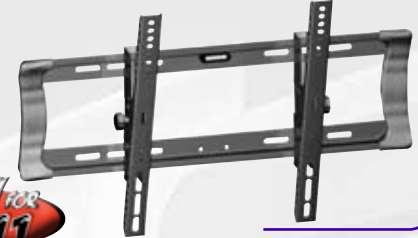

PSW321MT Universal Tilting Flat Panel Tv Wall Mount Flush for 42" to 65" Screens

- Universal Tilting Flat Panel Flush Mount for 42" to 65" Screens
- Universal Brackets easily hook onto the Wall Plate for fast Installation
- Leveling Adjustments
- Max Load: 165 Lbs
- Vesa: 31.5" x 23.6"
- Distance to the Wall: 3.3"
- Product Dimension: 37.6" x 24.8" x 3.3"
- Package Dimension: 38.5" x 8.5" x 3.6"
- Gross/ Net Weight: 12.3/9.4 Lb

Product Line

PSW3225F Universal Flat Pane Tv Wall Mount Flush for 26" to 42" Screens

- Universal Tilting Flat Panel Flush Mount for 26" to 42" Screens
- Universal Brackets easily hook onto the Wall Plate for fast Installation
- Leveling Adjustments
- Max Load: 132 Lbs

- Vesa: 19.7" x 15.8"
- Distance to the Wall: 3.3"
- Product Dimension: 25.8" x 16.9" x 3.3"
- Package Dimension: 26.8" x 8.5" x 2.0"
- Gross/ Net Weight: 9.9/7.3 Lbs

PSW3235T Universal Tilting Flat Tv Panel Flush for Wall Mount 26" to 42" Screens

PSW328T 10" To 32" Flat Panel Tilted TV Wall Mount

- Universal Mounts Fits Virtually Any 10" To 32" Plasma Or LCD Flat Panel Screen
- Universal Wishbone Tilted Mount
- Universal Brackets Easily Hook Onto The Wall Plate For Fast Installation
- Portrait Or Landscape Viewing
- Built In Leveler System