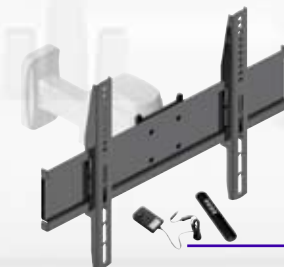

PETRI04

17" To 37" Motorized Universal Flat Panel TV Tilted Ceiling Mount

- Universal Mounts Fits Virtually Any 17" To 37" Plasma Or LCD Flat Panel Screen
- Universal Brackets Easily Hook Onto The Wall Plate For Fast Installation
- Motorized Left to Right
- Remote Control Included
- Max Load: 88lbs
- VESA 15.7" X 11.8"
- Distance To The Wall: 20.5"
- Universal Dimension: 17.3" X 13.2" X 20.5"
- Package Dimension: 27.6" X 14.2" X 7.5"
- Gross/Net Weight: 30.9/26.5lbs
- AC/DC Adaptor 110/220V

PETRI05

26" To 42" Motorized Universal Flat Panel TV Tilted Ceiling Mount

- Universal Mounts Fits Virtually Any 26" To 42" Plasma Or LCD Flat Panel Screen
- Universal Brackets Easily Hook Onto The Wall Plate For Fast Installation
- Motorized Up And Down And Left To Right Positioning
- Max Load: 88lbs
- VESA 19.7" X 15.7"
- Distance To The Wall: 19.7"
- Universal Dimension: 24.4" X 16.9" X 19.7"
- Package Dimension: 30.7" X 13.9" X 9.3"
- Gross/Net Weight: 46.3/41.9lbs
- AC/DC Adaptor 110/220V Remote Control Included

Product Line

PETW103

26" To 42" Motorized Universal Flat Panel TV Tilt Wall Mount

- Universal Mounts Fits Virtually Any 26" To 42" Plasma Or LCD Flat Panel Screen
- Universal Brackets Easily Hook Onto the Wall Plate For Fast Installation
- Motorized Up And Down and Left To Right
- Built In Leveler System Max Load: 88lbs,
- VESA 19.7" X 15.7"
- Distance to the Wall: 10.6"
- Product Dimension: 24.4" X 16.9" X 10.6"
- Package Dimension: 26.6" X 18.9" X 9.4"
- Gross/Net Weight: 35/31lbs
- AC/DC Adaptor 110/220V
- Remote Control Included