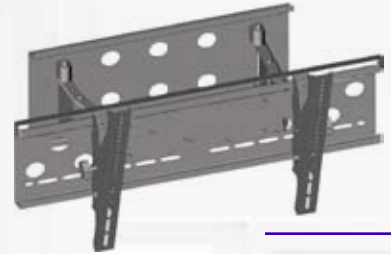

PSPSF103

36"-42" Flat Panel TV Wall Unit with Acrylic & Steel Shelf

- Shelf 36" to 42" Flat Panel TV's
- TV's Monitor Stand w Built-in Cable Routing
- Weight Capacity: 110.23 Pounds
- Dimensions: 23.6" X 19.7" X 47.2"

PSPSW I 0 I L 42"-70" Flat Panel TV Flush Wall Mount

- Universal Flat Panel Flush Mount For 42" To 70" Screens
- Universal Brackets Easily Hook Onto Wall Plate for Fast installation
- Weight Capacity: 165.35 Pounds
- Interface Size: 25.59" x 34.25"
- Distance to the Wall: 2.95"
- Dimensions: 35.14" x 25.59" x 2.95"

PSPSW I 1 6 L 36"-50" Flat Panel TV Articulating Wall Mount

- Universal Flat Panel Flush Mount For 36" To 55" Screens
- Universal Brackets Easily Hook Onto Wall Plate for Fast installation
- Weight Capacity: 165.35 Pounds
- Interface Size: 27.56" x 19.61"
- Distance to the Wall: 3.74" - 10.43"
- Dimensions: 30.71" X 19.61" X 10.43"