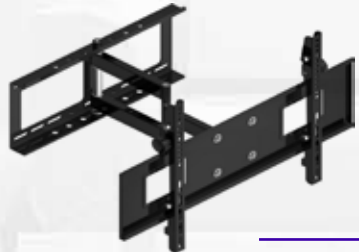

PSW740L

32" to 50" Flat Panel Articulating TV Wall Mount

- Universal mounts fits virtually any 32" to 50" Plasma or LCD flat panel screen
- Universal brackets easily hook onto the wall Plate for fast installation
- Tilt and leveling adjustments
- Built in leveler system
- Max load: 132lbs
- Vesa: 23.6" x 15.7"
- Distance to the wall: 5.31" - 21.6"
- Product dimension: 28.3" x 16.9" x 5.31"
- Package dimension: 31.3" x 14.4" x 12"
- Gross/Net weight: 54.1/49.7 lbs

PSW770

23" to 42" Flat Panel Steel Solid Articulating TV Wall Mount

- Universal mounts fits virtually any 23" to 42" Plasma or LCD flat panel screen
- Universal brackets easily hook onto the wall Plate for fast installation
- Max load: 77lbs
- Vesa: 3.9" x 3.9" 15.7" x 15.7"
- Distance to the wall: 3.90" - 17.91"
- Product dimension: 18.3" x 16.9" x 3.9"
- Package dimension: 21.3" x 10.4" x 10.2"
- Gross/Net weight: 31.9/30.36lbs

PSW771

32" to 50" Flat Panel Steel Solid Articulating TV Wall Mount

- Universal mounts fits virtually any 32" to 50" Plasma or LCD flat panel screen
- Universal brackets easily hook onto the wall Plate for fast installation
- Max load: 88lbs
- Vesa: 3.9" x 3.9" 23.6" x 15.7"
- Distance to the wall: 3.90" - 17.91"
- Product dimension: 26.1" x 16.9" x 3.9"
- Package dimension: 29.1" x 10.4" x 10.2"
- Gross/Net weight: 37.4/35.2lbs

Product Line

PSW801T

23" - 50" Flat Panel Tilting Wall Mount With Built In Level

- 23" to 50" Flat Panel Tilted Mount
- Universal Brackets Easily hook onto the Wall Plate for Fast Installation
- Tilt and Leveling Adjustments
- Max Load: 165 Pounds
- Vesa: 23.6" x 15.7"
- Distance To The Wall: 2.8"
- Gross/Net Weight: 12.3/9.0 Pounds
- Dimensions: 26.4" x 19.6" x 2.76"