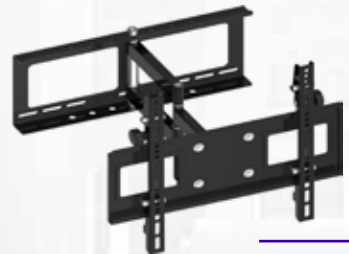

PSW730S

32" to 42" Flat Panel Articulating TV Wall Mount

- Universal mounts fits virtually any 32" to 42" Plasma or LCD flat panel screen
- Universal brackets easily hook onto the wall Plate for fast installation
- Tilt and leveling adjustments
- Built in leveler system
- Max load: 77lbs
- Vesa: 15.7" x 15.7"
- Distance to the wall: 5.19" - 17.3"
- Product dimension: 20.4" x 15.7" x 5.19"
- Package dimension: 23.8" x 9.3" x 15.4"
- Gross/Net weight: 33.4/31.2 lbs

PSW740L

32" to 50" Flat Panel Articulating TV Wall Mount

- Universal mounts fits virtually any 32" to 50" Plasma or LCD flat panel screen
- Universal brackets easily hook onto the wall Plate for fast installation
- Tilt and leveling adjustments
- Built in leveler system
- Max load: 132lbs
- Vesa: 23.6" x 15.7"
- Distance to the wall: 5.31" - 21.6"
- Product dimension: 28.3" x 16.9" x 5.31"
- Package dimension: 31.3" x 14.4" x 12"
- Gross/Net weight: 54.1/49.7 lbs

PSW770

23" to 42" Flat Panel Steel Solid Articulating TV Wall Mount

- Universal mounts fits virtually any 23" to 42" Plasma or LCD flat panel screen
- Universal brackets easily hook onto the wall Plate for fast installation
- Max load: 77lbs
- Vesa: 3.9" x 3.9" 15.7" x 15.7"
- Distance to the wall: 3.90" - 17.91"
- Product dimension: 18.3" x 16.9" x 3.9"
- Package dimension: 21.3" x 10.4" x 10.2"
- Gross/Net weight: 31.9/30.36lbs

PSW771

32" to 50" Flat Panel Steel Solid Articulating TV Wall Mount

- Universal mounts fits virtually any 32" to 50" Plasma or LCD flat panel screen
- Universal brackets easily hook onto the wall Plate for fast installation
- Max load: 88lbs
- Vesa: 3.9" x 3.9" 23.6" x 15.7"
- Distance to the wall: 3.90" - 17.91"
- Product dimension: 26.1" x 16.9" x 3.9"
- Package dimension: 29.1" x 10.4" x 10.2"
- Gross/Net weight: 37.4/35.2lbs