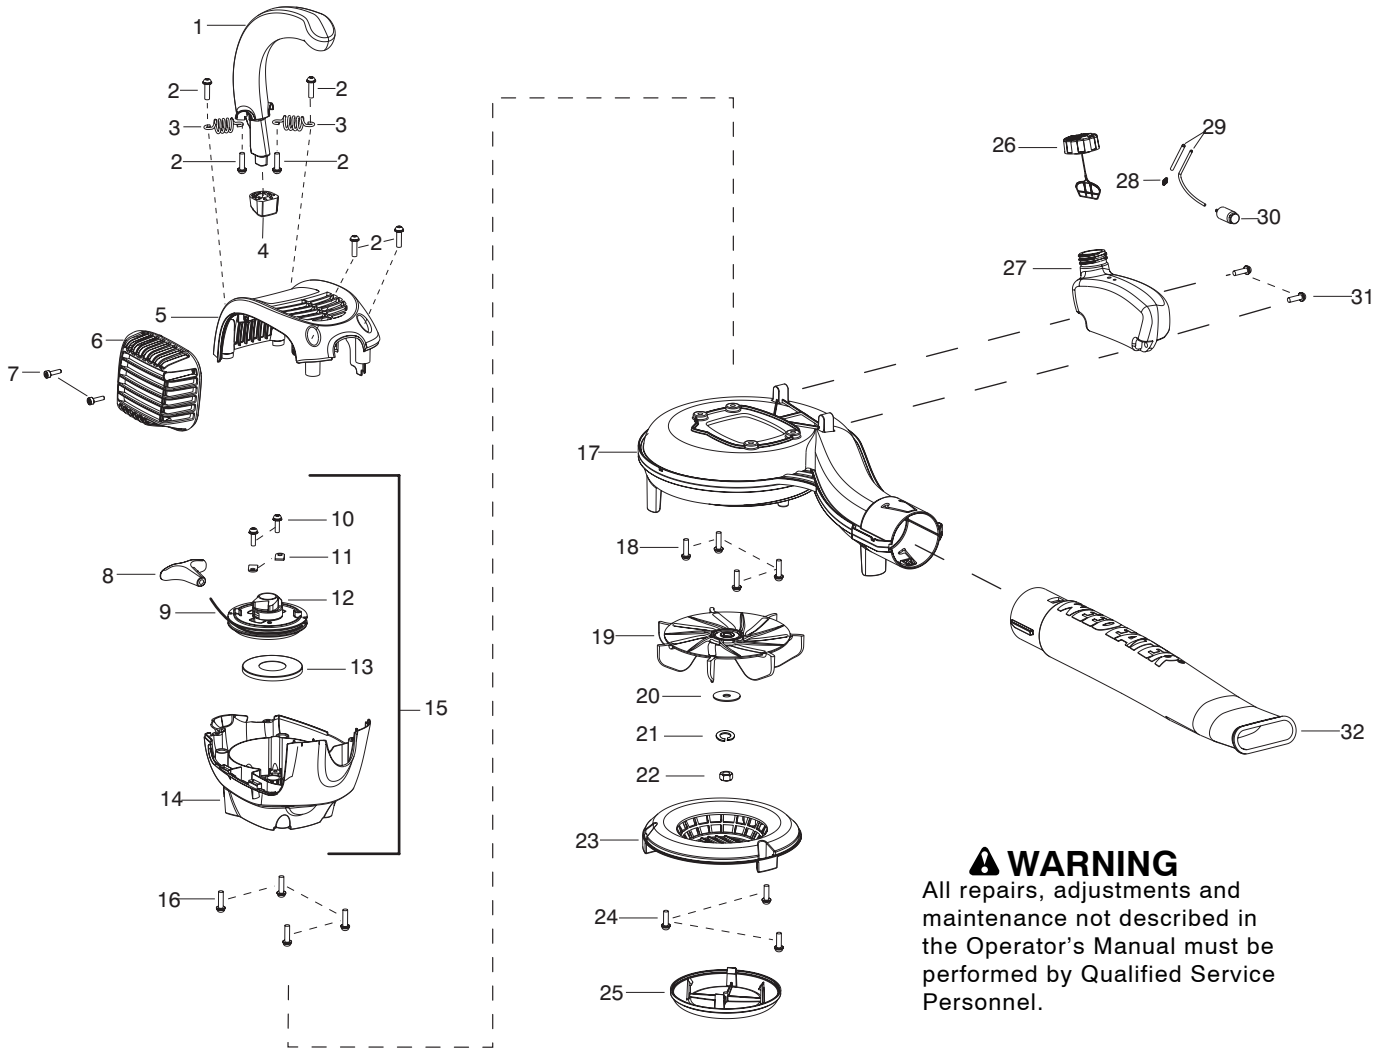

✓ = New Part Number For This IPL

★ = Refer to the Service Reference Indicated for more information. (Located at the END of the IPL)

Parts List No. 545192166		<b>WEED EATER®</b> PARTS LIST	MODEL FB25
Date 4/15/09	NEW		NOTE : Illustration may differ from actual model due to design changes.

**⚠ WARNING**  
All repairs, adjustments and maintenance not described in the Operator's Manual must be performed by Qualified Service Personnel.

Ref.	Part No.	Description	Ref.	Part No.	Description
1.	545197801	Assy - Handle (Incl. qty. 2 of ref. 2,3)	21.	530092322	Washer - Lock
2.	530015814	Screw	22.	530626605	Nut
3.	545206801	Spring - Isolator	23.	545192901	Cover - Inlet
4.	545203101	Isolator - Handle	24.	530015880	Screw
5.	545192601	Housing - Upper Engine	25.	530057996	Deflector - Intake
6.	525433201	Assy - Muffler Guard	26.	530014347	Cap - Fuel (w/retainer)
7.	530016449	Screw	27.	545197701	Assy - Fuel Tank (Incl. 26,28,29,30)
8.	530054834	Handle - Starter	28.	530023877	Fitting - Fuel Line
9.	545180862	Kit - Rope	29.	530069599	Kit - Fuel Line (Incl. 28)
10.	530015775	Screw - Retainer	30.	530014362	Assy - Fuel Pick-up
11.	530027523	Retainer	31.	530015880	Screw
12.	545180863	Kit - Starter Pulley (Incl. 10,11)	32.	545193701	Tube - Blower
13.	545054901	Spring - Starter	<b>Not Shown</b>		
14.	526480601	Assy - Fan housing with bearing	545186729	Manual	
15.	545196201	Assy - Lower Engine Housing (Incl. 10,11,12,13,14)	545216201	Decal - Warning	
16.	530015810	Screw	525485301	Decal - Entanglement Warning	
17.	545203001	Assy - Scroll Housing	522928601	Decal - Spark Arrestor Warning	
18.	530015814	Screw			
19.	545193301	Assy - Impeller			
20.	545164501	Washer - Impeller			

✓ = New Part Number For This IPL

★ = Refer to the Service Reference Indicated for more information.(Located at the END of the IPL)