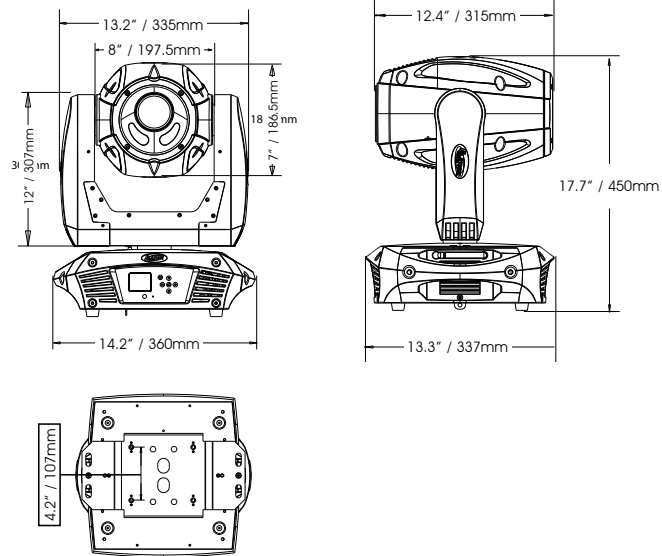

Platinum Spot 5R

The Platinum Spot 5R by Elation Professional is comparable to the 575 fixture with more than double the lamp life. This unit features increased speed on all motors and enhanced optical design for optimized light output and smooth field. The Platinum Spot 5R is equipped with 8 dichroic colors and 22 gobos: 8 rotating replaceable indexing gobos and 14 static gobos. Additional features include a fixed 16° beam angle, 3 facet rotating prism, variable frost filter and motorized focus. The Platinum Spot 5R software update is via SUP (E-Loader) Box. This unit features a compact case design and is half the physical size of most 575 fixtures and less than half the weight of 250 fixtures. The Platinum Spot 5R is powered by Phillips MSD Platinum 5R discharge lamp providing up to 2,000 hours average lamp life. The Platinum Spot 5R operates from a multi-voltage electronic power supply at 100v-240v 50/60hz. Control data input is via 3 pin and 5 pin DMX data first in and out connections.

FEATURES

- 8 Dichroic Colors
- 22 Gobos
- 8 Rotating Replaceable Indexing Gobos
- 14 Static Gobos
- Gobo Size 14mm od / 8mm id
- 3 Facet Rotating Prism
- Variable Frost Filter (Hybrid Effect for Wash)
- Fixed 16° Beam Angle
- Motorized Focus
- Software Update via SUP (E-Loader) Box
- Multi Voltage Electronic Power Supply
- Comparable to 575 fixture and double the lamp life
- Double the Output of 250 fixture
- Increased speed on all motors
- Compact: 1/2 the size of 575 Fixture - 1/3rd smaller than a 250
- Less Weight: 1/2 the weight of 250 fixture
- Energy Efficient: Less than the power consumption of a 575
- Superior Optics Flat / Even Light Field and Improved Output
- Hybrid Technology – Spot / Wash