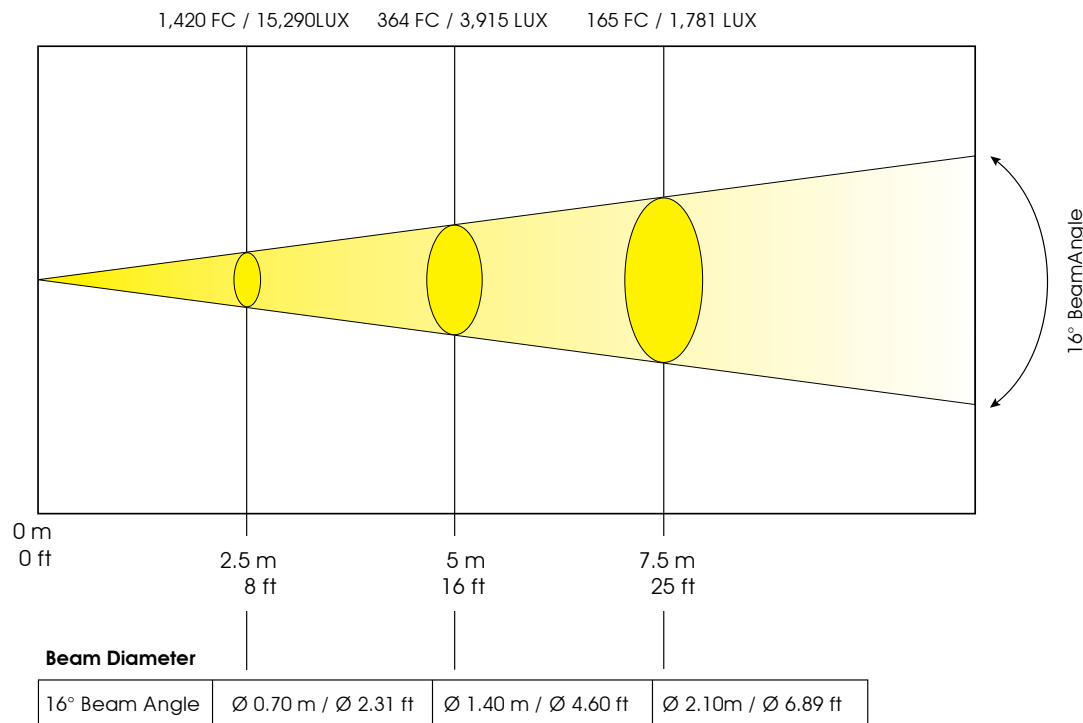

- More Saturated Colors – especially Red
- Featuring new Philips MSD Platinum 5R Lamp
- Fast lamp strike < 20 sec.
- cETLus Pending
- CE approved

TECHNICAL SPECIFICATIONS

- **DMX Channels:** 17 ch. Standard Mode, 15 ch Basic Mode and 24 ch. Extended Mode
- **Control:** 3-pin & 5-pin DMX
- **Dimmer:** Mechanical Dimmer 0-100%
- **Strobe:** Variable speed Shutter / Strobe
- **IP Rating:** IP 20
- **Iris:** Motorized Iris
- **Pan/Tilt:** 540/630 x 265
- **Power Supply:** 120v-240V 50/60hz
- **Power Consumption:** 350W MAX
- **Lamp:** MSD Platinum 5R Philips
- **Lamp life:** 2,000hr, 7,950lux, 8,000k, CRI 75
- **Lux:** 3,462 Lux / 322 fc @ 16'
- **CTC:** = 7500k
- **Dimensions:** (LxWxH) 14.25" x 13.25" x 17.75" / 362 x 337 x 451 mm
- **Weight:** 28.6 lbs / 13 kg

PHOTOMETRICS

Platinum Spot 5R Photometric Beam Angle Data

16° Beam Angle

$$\text{LUX} \times 0.0929 = \text{FC}$$

Platinum Spot 5R

DMX TRAITS

17 DMX Channels Standard Mode:

Channel	Value	Function
1	0 - 255	PAN Movement 8bit
2	0 - 255	PAN Fine 16bit
3	0 - 255	Tilt Movement 8bit
4	0 - 255	Tilt Fine 16bit
5	0 - 255	Color Wheel
6	0 - 255	Rotating Gobos, Continuous Rotation
7	0 - 255	Rotating Gobo Index, Rotating Gobo Rotation
8	0 - 255	Fixed Gobos
9	0 - 255	3 Facet Rotating Prism / Gobo Macros
10	0 - 255	Rotating Prism, Prism / Gobo Macros
11	0 - 255	Focus
12	0 - 255	Shutter / Strobe
13	0 - 255	Dimmer Intensity
14	0 - 255	Iris
15	0 - 255	Frost
16	0 - 255	Speed Pan / Tilt Movement
17	0 - 255	Lamp on/off, reset, internal programs