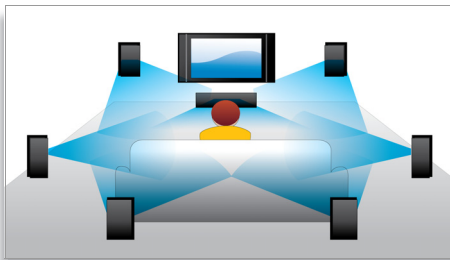

Dolby TrueHD and DTS-HD MA

DTS-HD Master Audio and Dolby TrueHD delivers 7.1 channels of the finest sound from your Blu-ray Discs. Audio reproduced is virtually indistinguishable from the studio master, so you hear what the creators intended for you to hear. DTS-HD Master Audio and Dolby TrueHD complete your high definition entertainment experience.