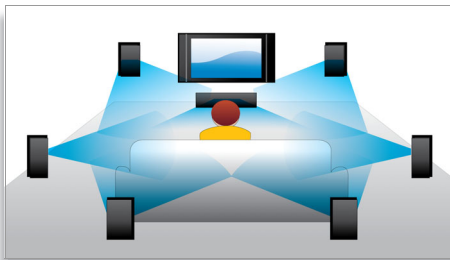

Dolby TrueHD and DTS-HD MA

DTS-HD Master Audio and Dolby TrueHD delivers 7.1 channels of the finest sound from your Blu-ray Discs. Audio reproduced is virtually indistinguishable from the studio master, so you hear what the creators intended for you to hear. DTS-HD Master Audio and Dolby TrueHD complete your high definition entertainment experience.