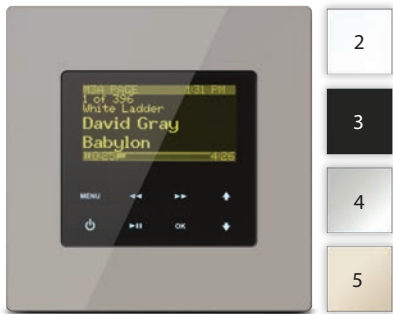

- Durable butyl rubber surround
- Carbon fiber and Kevlar® woofer
- Pivoting titanium tweeter
- Tweeter level adjustment switch
- 89 dB efficiency
- 200w Peak power handling

Accessories

Local Source Interrupt The Local Source Interrupt provides local zone flexibility to utilize your zone speakers for an externally amplified audio source such as your home theatre. A single trigger from Legrand's Nuvo system allows the local audio to come alive in the zone. Compatible with the Simplese, Essentia, and Concerto systems.

Mute Interface The Mute Interface automatically mutes the Nuvo system for a doorbell chime or a phone ring. Compatible with the Simplese, Essentia, and Concerto systems.

Metallic Trim Plates 5 stylish metallic plates will add the finishing touch to make the I8GCP Control Pad part of the home decor: (1) Satin Chrome, (2) Gloss White, (3) Gloss Black, (4) Polished Chrome & (5) Satin Nickel.