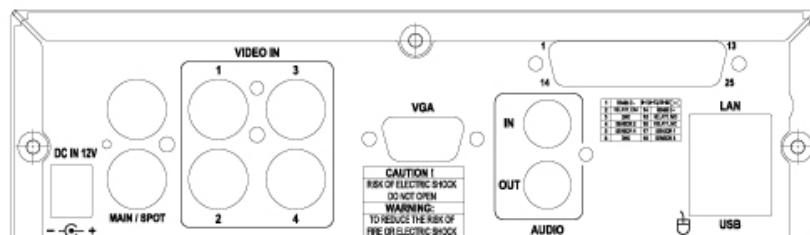

Dimensions