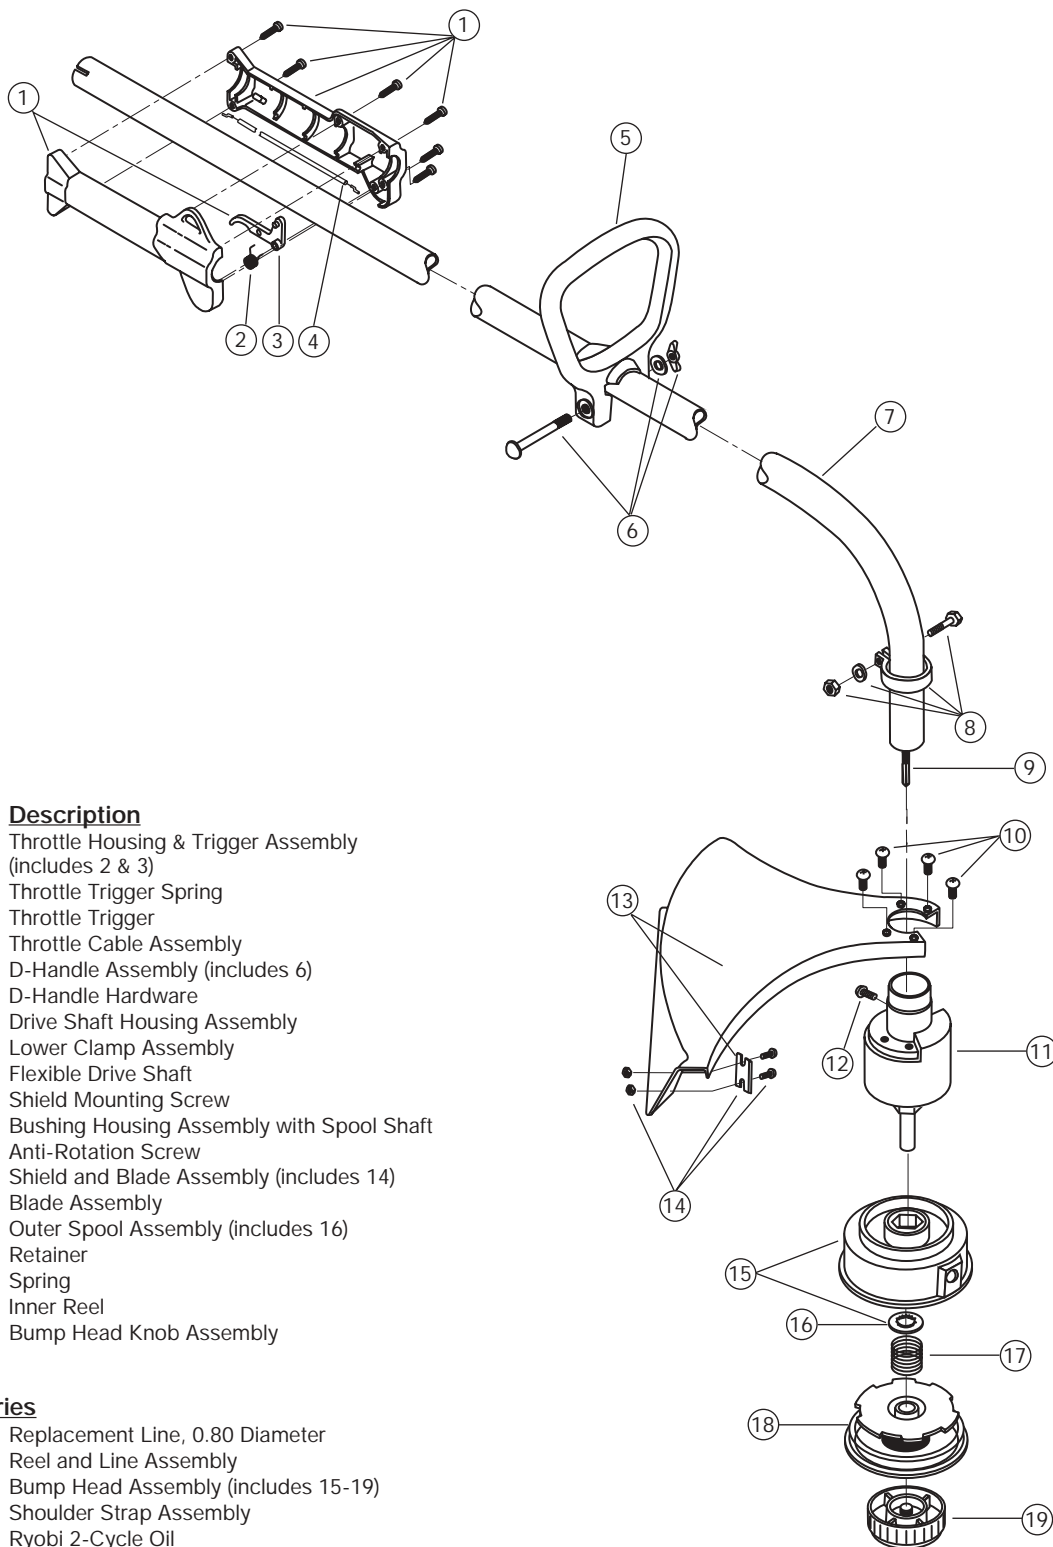

BOOM AND TRIMMER PARTS - MODEL 700-VP

2-CYCLE GAS TRIMMER

PPN- 41AD7VPG034

Item	Part No.	Description
1	791-182093	Throttle Housing & Trigger Assembly (includes 2 & 3)
2	791-610314	Throttle Trigger Spring
3	791-180975	Throttle Trigger
4	791-182068	Throttle Cable Assembly
5	791-153064	D-Handle Assembly (includes 6)
6	791-181587	D-Handle Hardware
7	791-181893	Drive Shaft Housing Assembly
8	791-153597	Lower Clamp Assembly
9	753-04280	Flexible Drive Shaft
10	791-180531	Shield Mounting Screw
11	791-181784	Bushing Housing Assembly with Spool Shaft
12	791-145569	Anti-Rotation Screw
13	791-683274	Shield and Blade Assembly (includes 14)
14	791-682061	Blade Assembly
15	791-153619	Outer Spool Assembly (includes 16)
16	791-610660	Retainer
17	791-610317B	Spring
18	791-610318	Inner Reel
19	791-153066B	Bump Head Knob Assembly

Optional Accessories

- * 791-610375 Replacement Line, 0.80 Diameter
- * 791-153577B Reel and Line Assembly
- * 791-180897 Bump Head Assembly (includes 15-19)
- * 791-682075B Shoulder Strap Assembly
- * 791-147543 Ryobi 2-Cycle Oil

* Items Not Shown