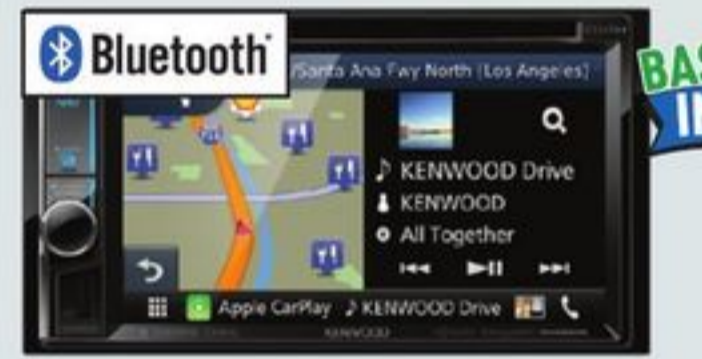

BASIC INSTALL INCLUDED SAVE \$110

6.95" Media Receiver **\$1048**

- 3x 5V Preouts • SiriusXM Ready • HD Radio
- Apple CarPlay and Android Auto Compatible
- HDMI / MHL Connection Capable DDX9903S

BASIC INSTALL INCLUDED SAVE \$60

CD Receiver **\$128**

- Kenwood Sound Reconstruction • Android Rapid Charge
- Dual Phone Connection • Front USB KDCX21BT

BASIC INSTALL INCLUDED SAVE \$70

USB/CD/Bluetooth Excelon Receiver **\$248**

- iPod/iPhone/USB/MP3/WMA/CD/CD-R/CD-RW Playback
- Steering Wheel Control Ready, Sirius/XM Ready KDCX701

BASIC INSTALL INCLUDED SAVE \$110

6.95" Multimedia Receiver **\$598**

- Motorized 6 Step Tilt Angle Adjust • iDataLink
- USB/MP3/WMA/CD/CD-R/CD-RW Playback
- 2 Camera Input • Parking Guidelines DDX794

BASIC INSTALL INCLUDED SAVE \$150

6.2" Navigation Receiver **\$1148**

- iDataLink Maestro • 2 Camera Input • CarPlay
- Parking Guidelines • Android Music Playback
- Garmin Navigation • SiriusXM Ready • USB DNX693S

BASIC INSTALL INCLUDED SAVE \$70