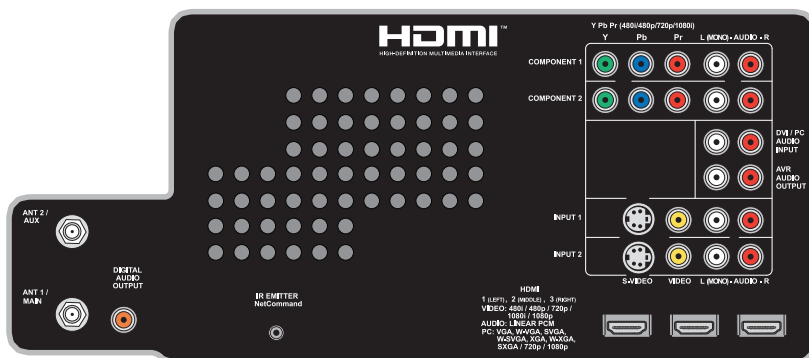

Watch TV Your Way

- Easy Connect™
- NetCommand®
- Front USB Input (5 Mega Pixel Photo)
- Front HDMI™ 1.3 Input with Consumer Device Control
- 3 Rear HDMI™ 1.3 Inputs with Consumer Device Control
- SimplayHD™ Certified HDMI™
- Front Component Input
- 2 Rear Component Inputs
- Partially Illuminated Remote

734 SERIES | 1080P DLP® HDTV

MODELS: WD-57734 | WD-65734 | WD-73734

Model	WD-57734	WD-65734	WD-73734
Screen Size	57-inch	65-inch	73-inch
Aspect Ratio	16:9 (widescreen)	16:9 (widescreen)	16:9 (widescreen)
Height (Physical)	35.0"	39.5"	43.6"
Width (Physical)	51.3"	58.2"	65.2"
Depth (Physical) w/o foot	13.9"	15.4"	17.5"
Height On Base	53.1"	57.6"	61.7"
Weight (Physical)	62.4 lbs.	78.0 lbs.	96.0 lbs.
Power Consumption			
Operating	265 Watts	265 Watts	265 Watts
Standby	< 15 Watts	< 15 Watts	< 15 Watts
Low Standby	< 2 Watts	< 2 Watts	< 2 Watts

WD-65734
shown on optional base (MB-65PB)

Backpanel

*TV and some PC displays have standard overscan.
Features, specifications and dimensions are subject to change without notice. Physical appearance of television and matching base may vary slightly from images shown on this document.
DLP and the DLP logo are registered trademarks of Texas Instruments. PGA TOUR and the swinging golfer logo are registered trademarks. Dolby and Dolby Digital are registered trademarks of Dolby Laboratories. HDMI, the HDMI logo and High-Definition Multimedia Interface are trademarks or registered trademarks of HDMI Licensing, LLC. "x.v.Color" and "x.v.Color" logo are trademarks of Sony Corporation. Simplay HD and the Simplay HD logo are trademarks of Silicon Image, Inc.
© 2007 Mitsubishi Digital Electronics America, Inc. www.mitsubishi-tv.com