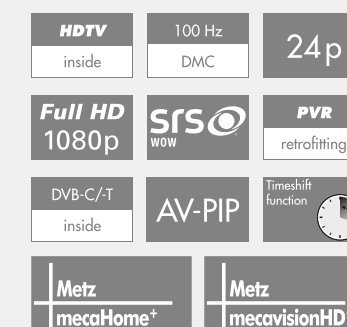

Convenient service

- Enjoy the benefits of expert advice and superior service from specialists

Axio pro 42 FHDTV
100 CT Z

Axio pro 37 FHDTV
100 CT Z

Axio pro 32 FHDTV
100 CT Z

Screen size:	42" (106 cm)	37" (94 cm)	32" (80 cm)
Accessories included:	Glass base	Glass base	Glass base
Colour:	Metallic silver Black mocha	Metallic silver Black mocha	Metallic silver Black mocha
Weight:			
With base.....	Approx. 25.5 kg	Approx. 21.0 kg	Approx. 18.0 kg
Without base.....	Approx. 22.0 kg	Approx. 18.0 kg	Approx. 15.0 kg
Dimensions W x H x D:			
With base.....	102.4 x 71.6 x 28 cm	91.8 x 65.7 x 26 cm	79.9 x 59.2 x 26 cm
Without base.....	102.4 x 67.6 x 11.4 cm	91.8 x 61.8 x 11.4 cm	79.9 x 54.8 x 11.2 cm