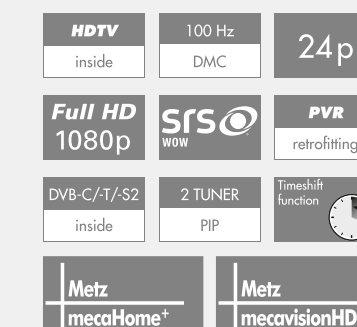

Wall-mounting kit

Available from your Metz dealer. Order no.: 604 990 286.A2

* Excluding Talio 26 CT.

** Talio 26 CT specifications vary. For more information on specifications, please refer to the overview at the back of the brochure.

*** Dependant on signal source.