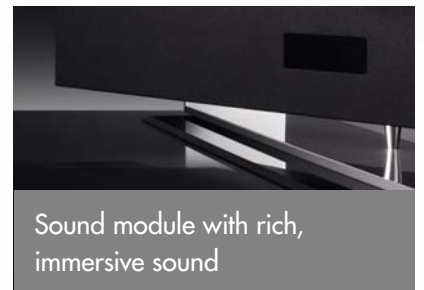

Sound module with rich,
immersive sound