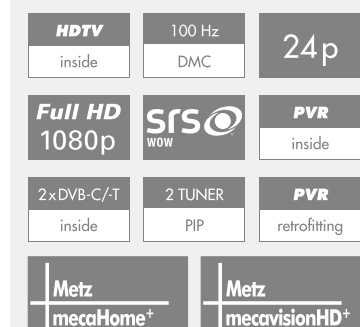

Wall-mounting kit

Available from your Metz dealer. Order no.: 604 990 286.A2

1) Linus 42 FHDTV 100 R only.

2) Linus 42 FHDTV 100 only.