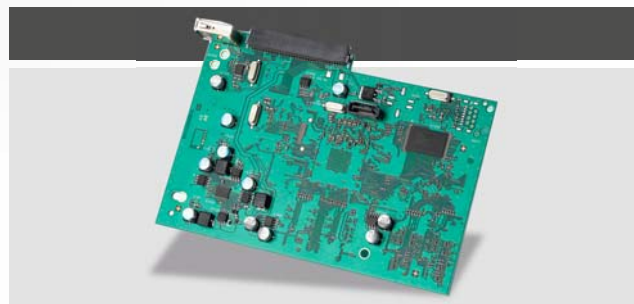

Metz retrofit kits

HD tuner module:

Suitable for:

- HD reception: satellite (DVB-S2), cable (DVB-C)
- JPEG image display (via USB)

DVB-S2 module*

Satellite receiver module for high-resolution broadcasts (HD)

DVB-S module

Tuner for receiving digital satellite broadcasts (TV and radio)

Hard disk recorder (PVR)*

250 GB hard disk recorder

- Storage capacity for up to 50 hours HD television or 250 hours SD television
- Capacity 250 GB

500 GB hard disk recorder

- Storage capacity for up to 100 hours HD television or 500 hours SD television
- Capacity 500 GB

Suitable for:

- Analogue***: terrestrial, cable, AV
- Digital: terrestrial (DVB-T), cable (DVB-C), satellite (DVB-S, DVB-S2)
- Permits analogue copying to video or DVD recorder.

Encoder module

Required for recording analogue signals if retrofitting a hard disk recorder.

* Requires HD tuner module.
** Requires encoder module.