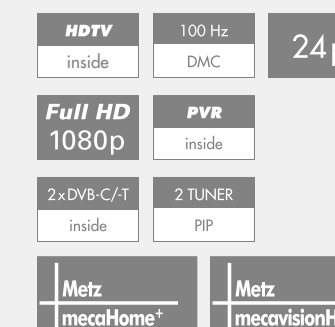

* Primus 42 FHDTV 100 R with base only.
** Dependant on signal source.
SRS WOW® is a trademark of SRS Labs, Inc.