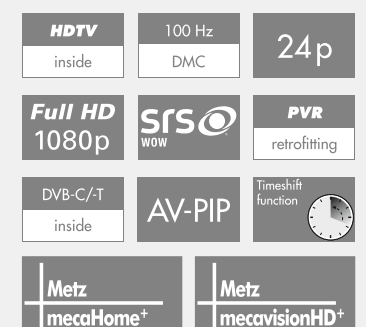

Convenient service

- Enjoy the benefits of expert advice and superior service from specialists

Axio pro 42 FHDTV
100 CT Z

Axio pro 37 FHDTV
100 CT Z

Axio pro 32 FHDTV
100 CT Z

Screen size:	42" (106 cm)	37" (94 cm)	32" (80 cm)
Accessories included:	Glass base	Glass base	Glass base
Colour:	Metallic silver Black mocha	Metallic silver Black mocha	Metallic silver Black mocha
Weight:			
With base.....	Approx. 25.5 kg	Approx. 21.0 kg	Approx. 18.0 kg
Without base.....	Approx. 22.0 kg	Approx. 18.0 kg	Approx. 15.0 kg
Dimensions W x H x D:			
With base.....	102.4 x 71.6 x 28 cm	91.8 x 65.7 x 26 cm	79.9 x 59.2 x 26 cm
Without base.....	102.4 x 67.6 x 11.4 cm	91.8 x 61.8 x 11.4 cm	79.9 x 54.8 x 11.2 cm