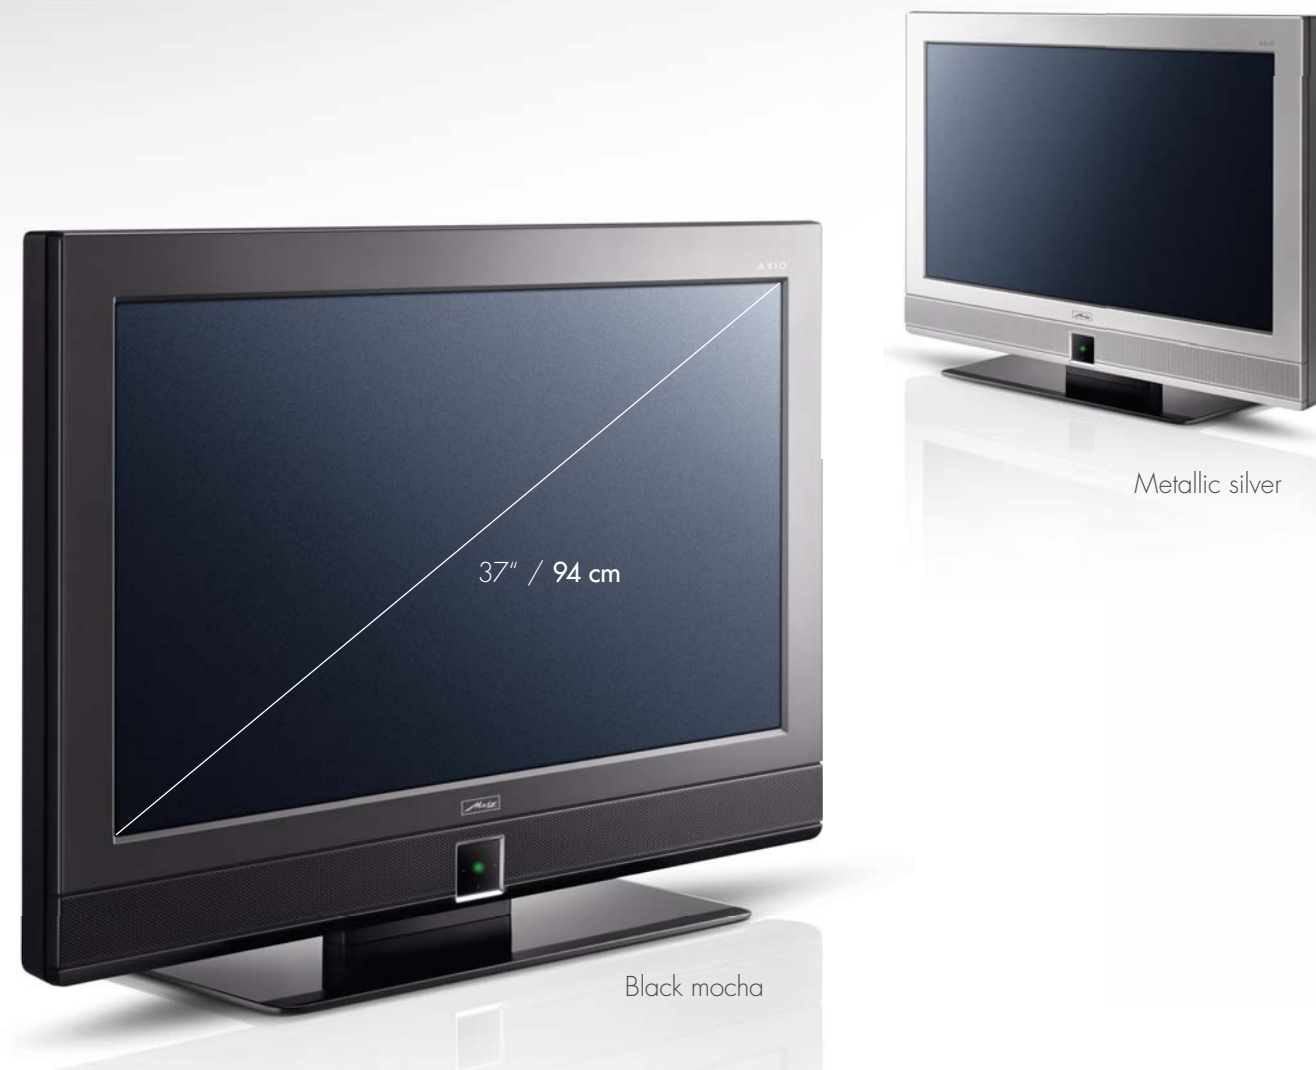

broadcasts, with the option to fit an HD tuner module as a quick and easy upgrade, ensuring you will not need any additional external reception equipment.

Metallic silver

Black mocha

Elegant glass base

Minimalist design with clear contours

Axio 37 FHD CT

16:9 LCD TV / 37" / 94 cm

**Simply sit back and relax:**

With the Axio 37, enjoying television is simple. You can rest assured that your Axio will provide amazingly sharp full HD resolution and rich sound from the first time you switch it on. Operating the TV is child's play, making watching it more convenient and fun. And there is no need for additional equipment cluttering up your living room – the Axio 37 includes integrated tuners for digital cable and terrestrial broadcasts.