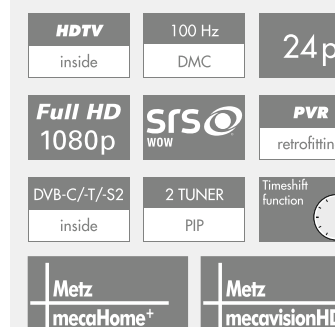

Wall-mounting kit

Available from your Metz dealer. Order no.: 604 990 286.A2

* Excluding Talio 26 CT.

** Talio 26 CT specifications vary. For more information on specifications, please refer to the overview at the back of the brochure.

*** Dependant on signal source.