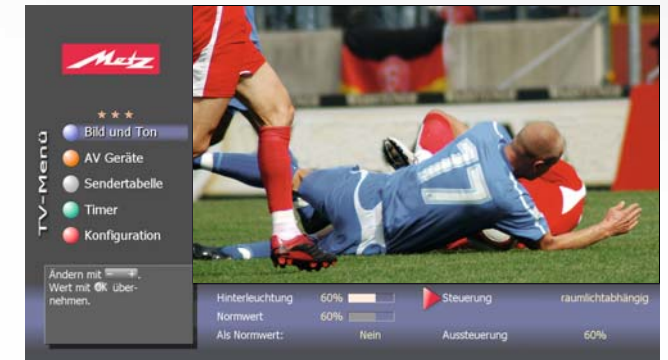

Automatic adjustment to ambient brightness

It goes without saying that Metz TVs are also equipped to save energy in everyday use. Therefore, it makes sense to activate the "adapt to ambient brightness" setting. Activating this feature will let the LUX automatic contrast continually adjust the screen to suit the ambient brightness, taking care of both your eyes and your wallet. Energy consumption is reduced by up to 50% with no reduction in picture quality.

Metz even thinks carefully about the design of TV housing, and is one of the few manufacturers to give you a genuine on/off switch. This means that the television is completely isolated from the power supply by a mains switch, preventing energy consumption while it is turned off.

Automatic contrast adjustment according to ambient brightness can be enabled via the user menu.