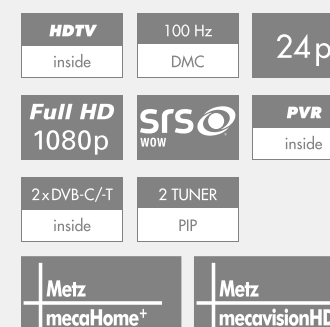

* Primus 42 FHDTV 100 R with base only.
** Dependant on signal source.
SRS WOW® is a trademark of SRS Labs, Inc.