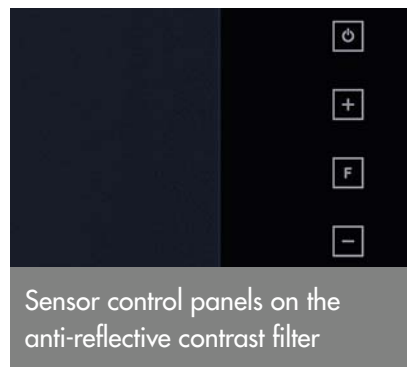

Sensor control panels on the anti-reflective contrast filter

Sound module with rich, immersive sound

Elegant stainless steel rotating base (+/- 45°)

Primus 55 FHDTV 200 twin R

Primus 55 wall-mounted with sound module