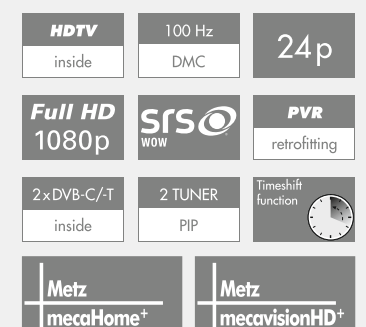

Wall-mounting kit

Available from your Metz dealer. Order no.: 604 990 286.A2

1) Linus 42 FHDTV 100 R only.

2) Linus 42 FHDTV 100 only.