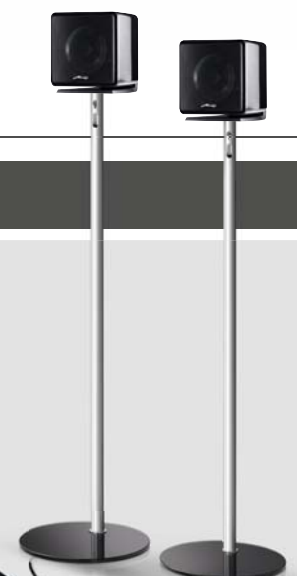

Music power output:

90 Watt

Impedance:

4 ... 8 Ohm

Weight:

Approx. 1.2 kg

Dimensions:

W 13 x H 12.5 x D 14 cm