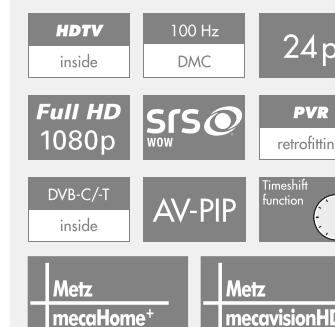

Convenient service

- Enjoy the benefits of expert advice and superior service from specialists

Axio pro 42 FHDTV
100 CT Z

Axio pro 37 FHDTV
100 CT Z

Axio pro 32 FHDTV
100 CT Z

Screen size:	42" (106 cm)	37" (94 cm)	32" (80 cm)
Accessories included:	Glass base	Glass base	Glass base
Colour:	Metallic silver Black mocha	Metallic silver Black mocha	Metallic silver Black mocha
Weight:			
With base.....	Approx. 25.5 kg	Approx. 21.0 kg	Approx. 18.0 kg
Without base.....	Approx. 22.0 kg	Approx. 18.0 kg	Approx. 15.0 kg
Dimensions W x H x D:			
With base.....	102.4 x 71.6 x 28 cm	91.8 x 65.7 x 26 cm	79.9 x 59.2 x 26 cm
Without base.....	102.4 x 67.6 x 11.4 cm	91.8 x 61.8 x 11.4 cm	79.9 x 54.8 x 11.2 cm