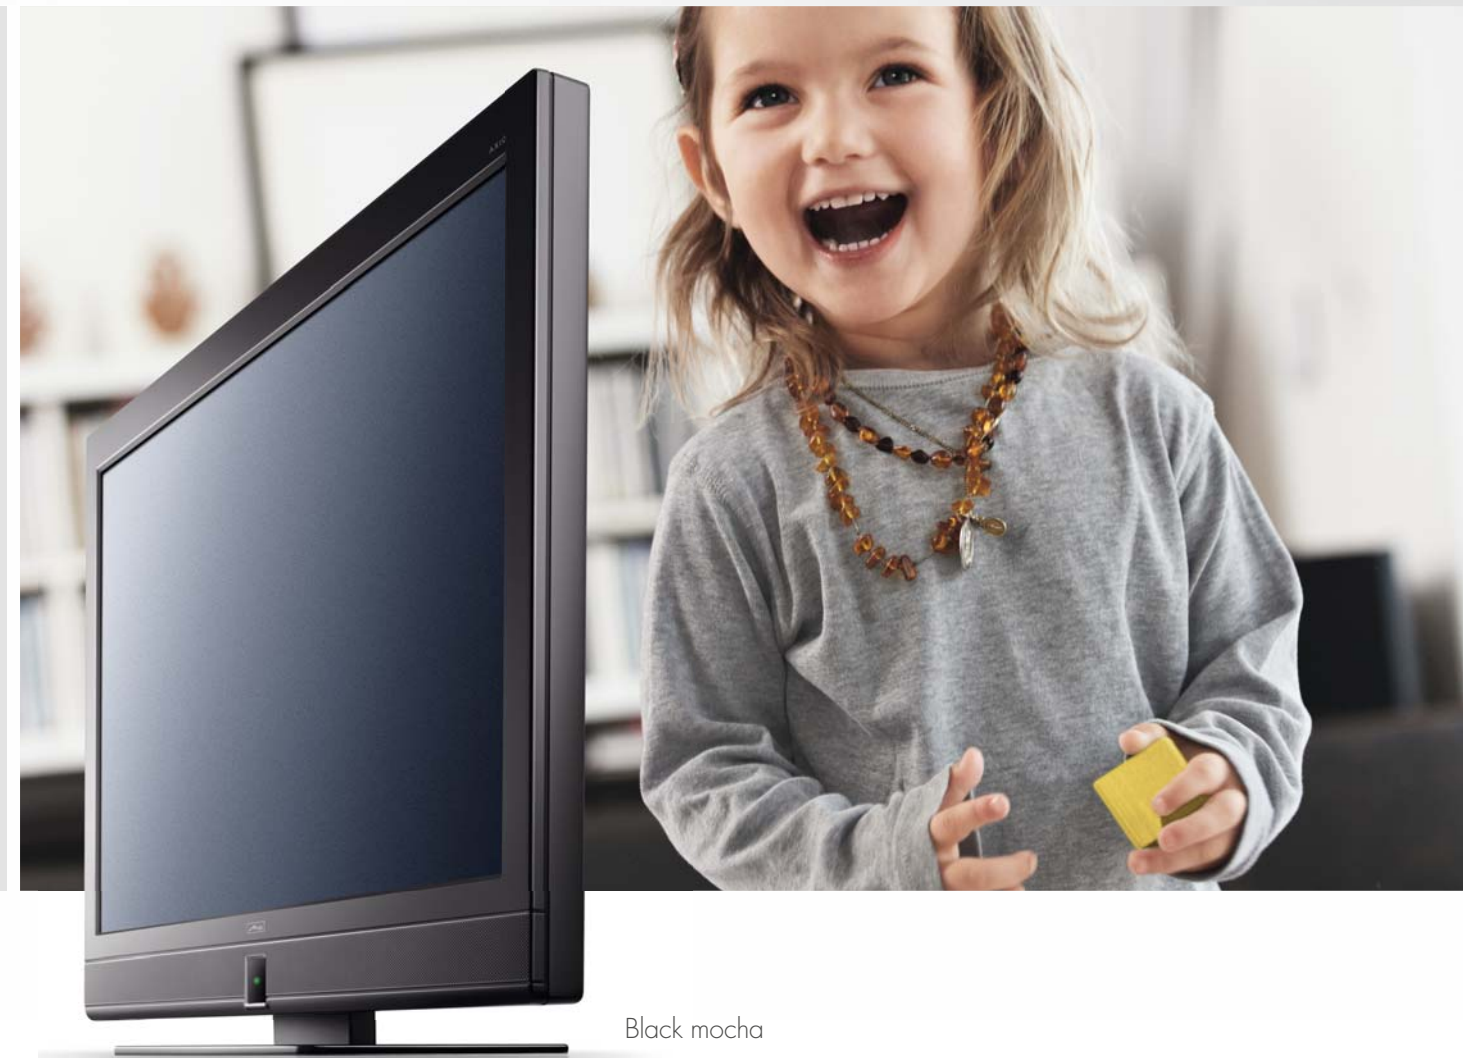

Black mocha