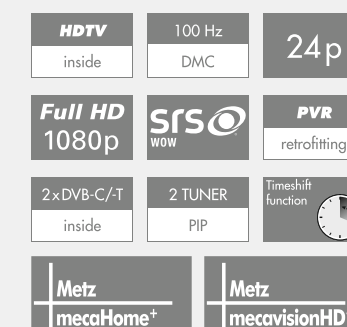

Wall-mounting kit

Available from your Metz dealer. Order no.: 604 990 286.A2

1) Linus 42 FHDTV 100 R only.

2) Linus 42 FHDTV 100 only.