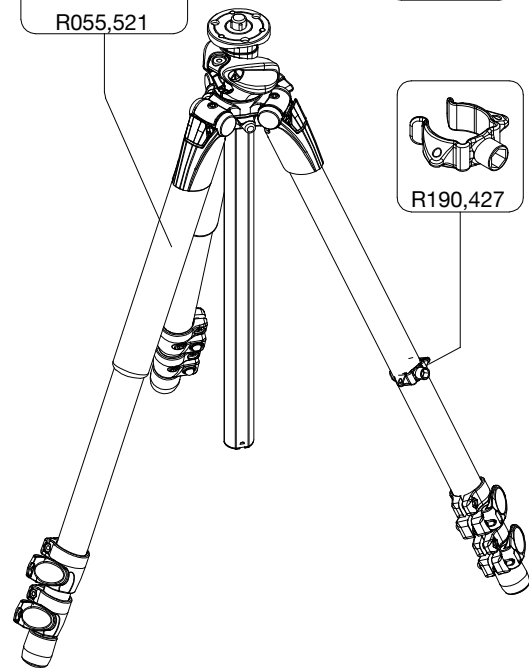

**Manfrotto**

PROFESSIONAL CAMERA SUPPORTS

**ART. 055XPROB**

For serial number  
from A0794001

R055,508

R055,509

R440,25

R055,507

R055,521

R458,39

R055,399

R190,523

R190,427

R055,395

R190,523

R055,527B

R055,528B

R055,520 Set of 3