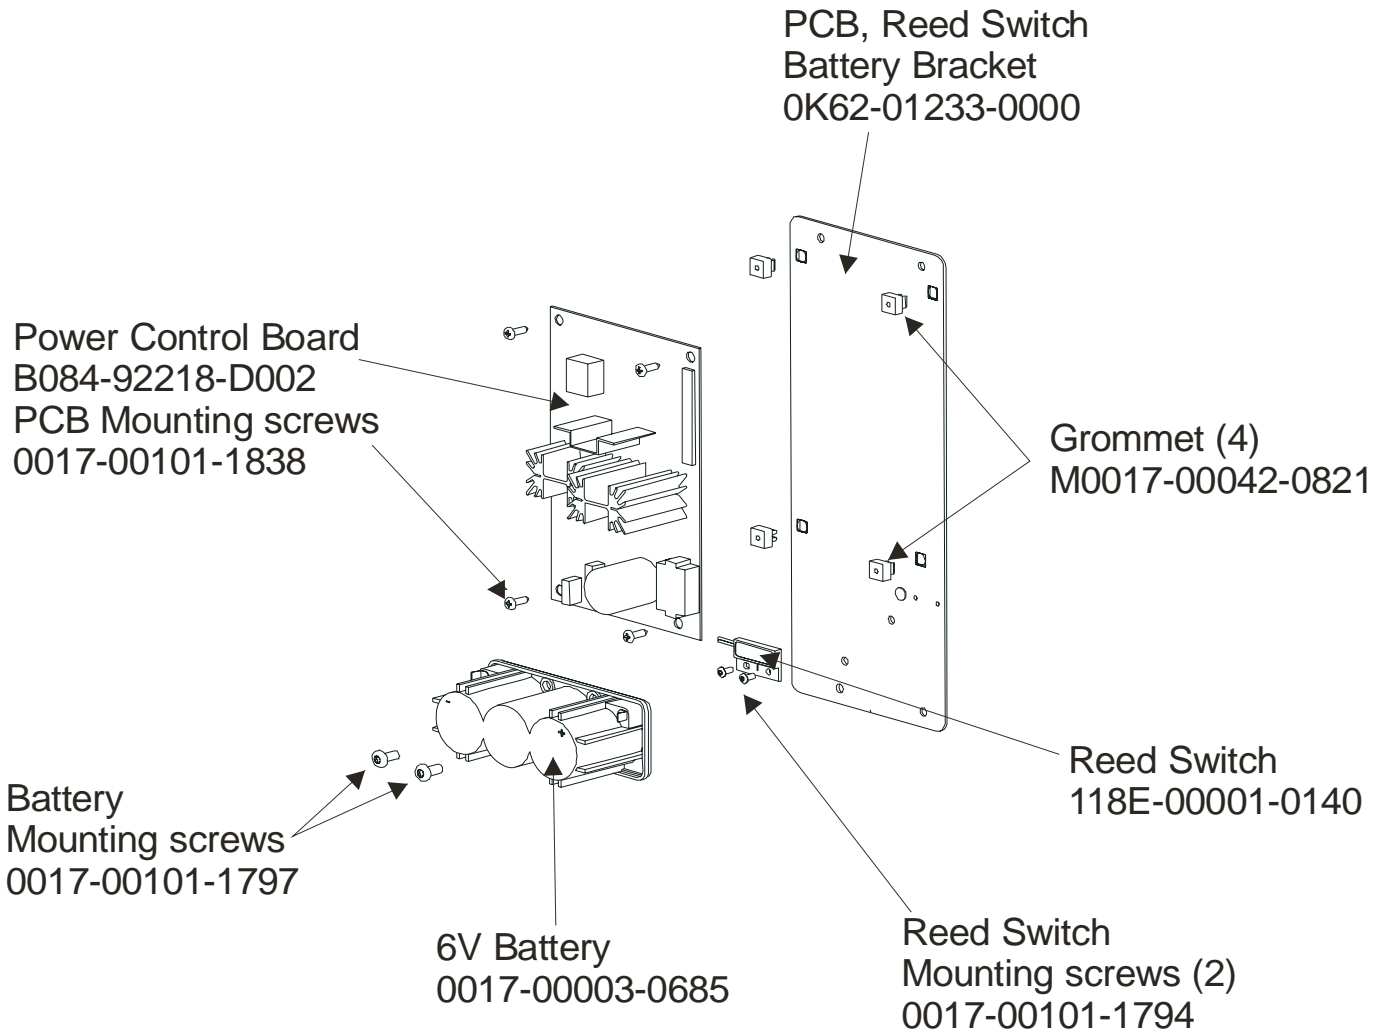

ARCTIC SILVER QUIET DRIVE 95Xi
PCB, Battery, Reed Switch & Bracket

95X-0XXX-03
S/N XHA060101183