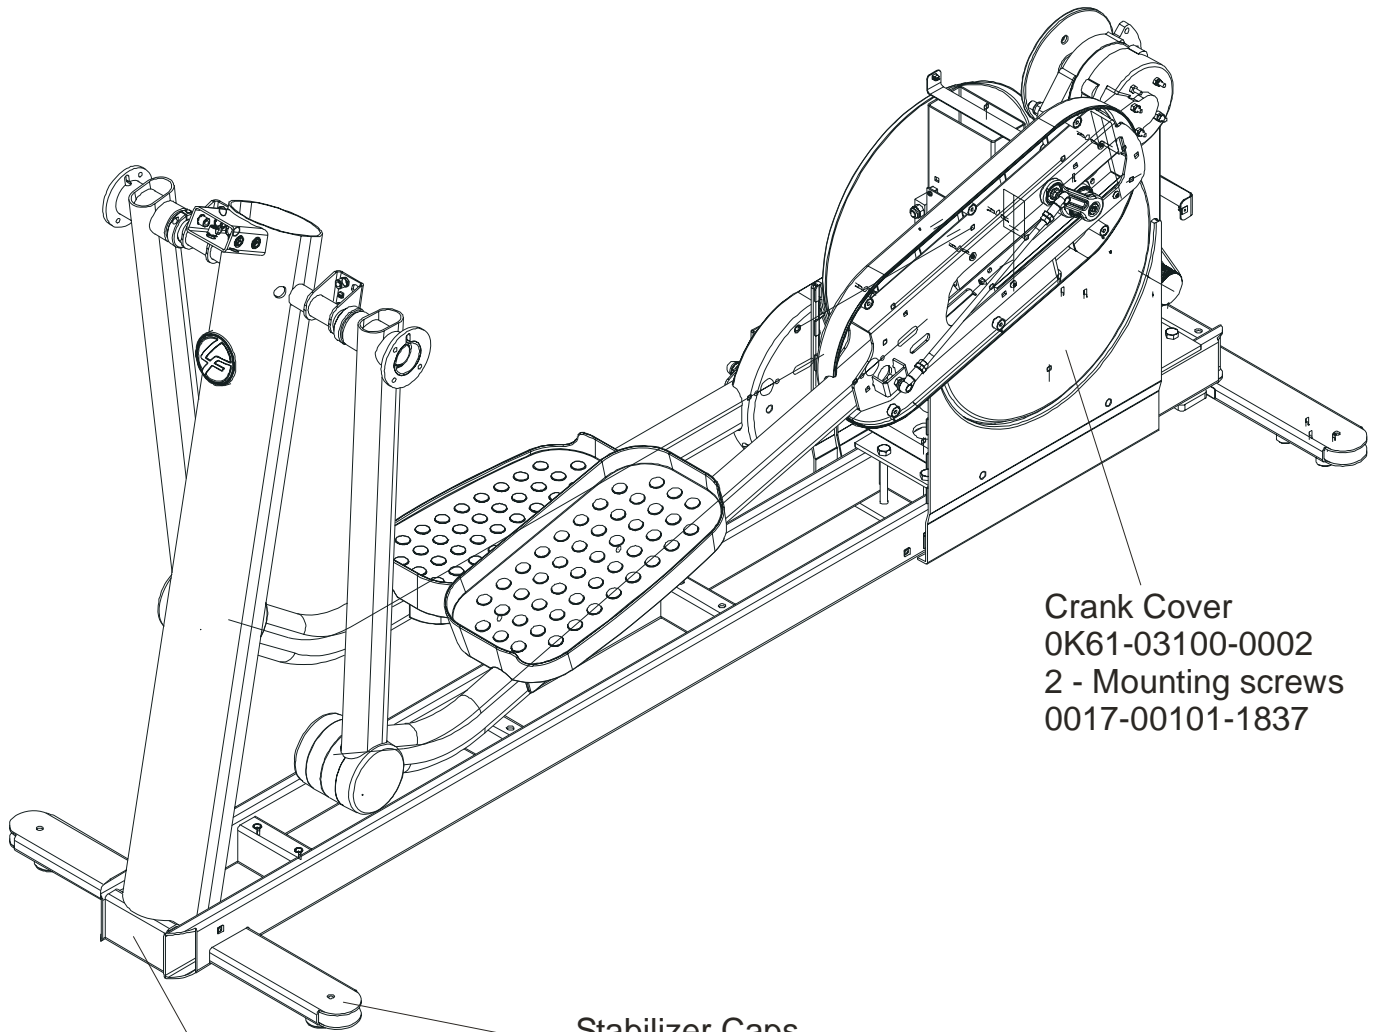

ARCTIC SILVER QUIET DRIVE 95Xi
Crank Cover and Lower Caps

95X-0XXX-03
S/N XHA060101183

Crank Cover
0K61-03100-0002
2 - Mounting screws
0017-00101-1837

Stabilizer Caps
4 - 0K62-01003-0000

Front Frame Cap
0K62-01004-0002
(Stealth Gray)
Mounting Screws
(Located on front sides of Ladder Frame Cover)
2- 0017-00101-1795