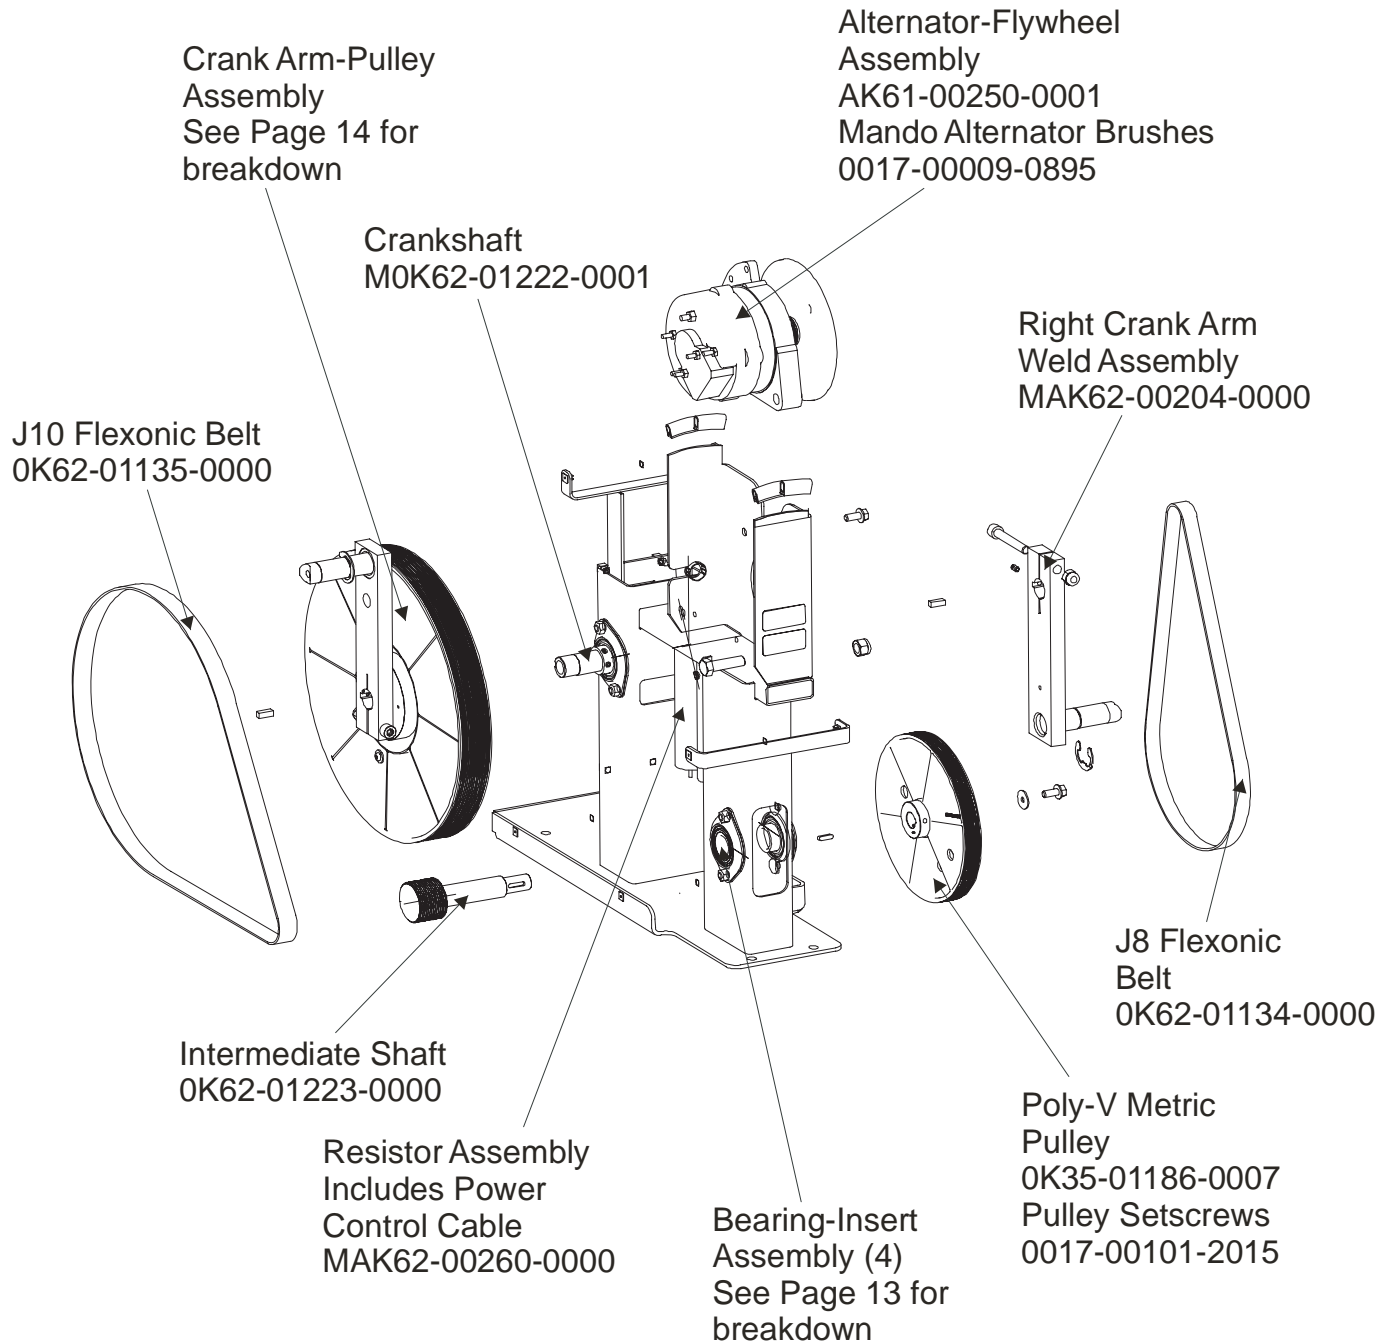

ARCTIC SILVER QUIET DRIVE 95Xi
Drive Module

95X-0XXX-03
S/N XHA060101183