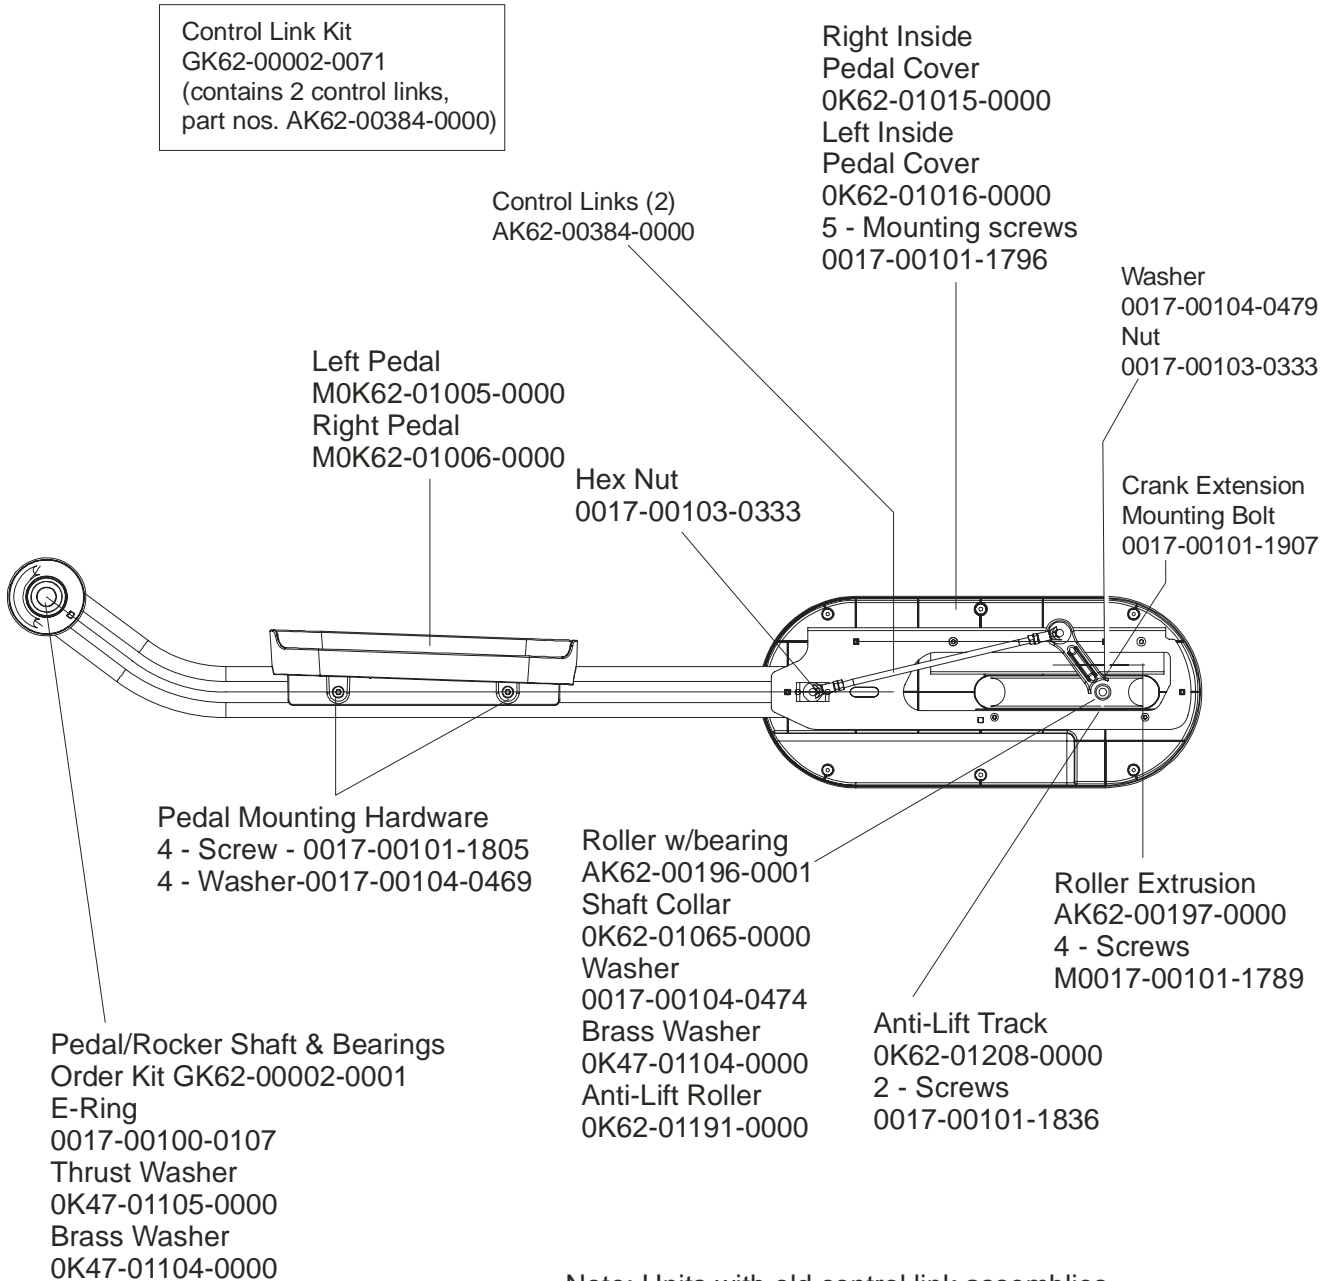

ARCTIC SILVER QUIET DRIVE 95Xi
Pedal Lever Assembly Components

95X-0XXX-03
S/N XHA060101183

Note: Units with old control link assemblies will require kit MGK62-00002-0015 when replacing either the tie rod assembly or the crank extension for the first time.