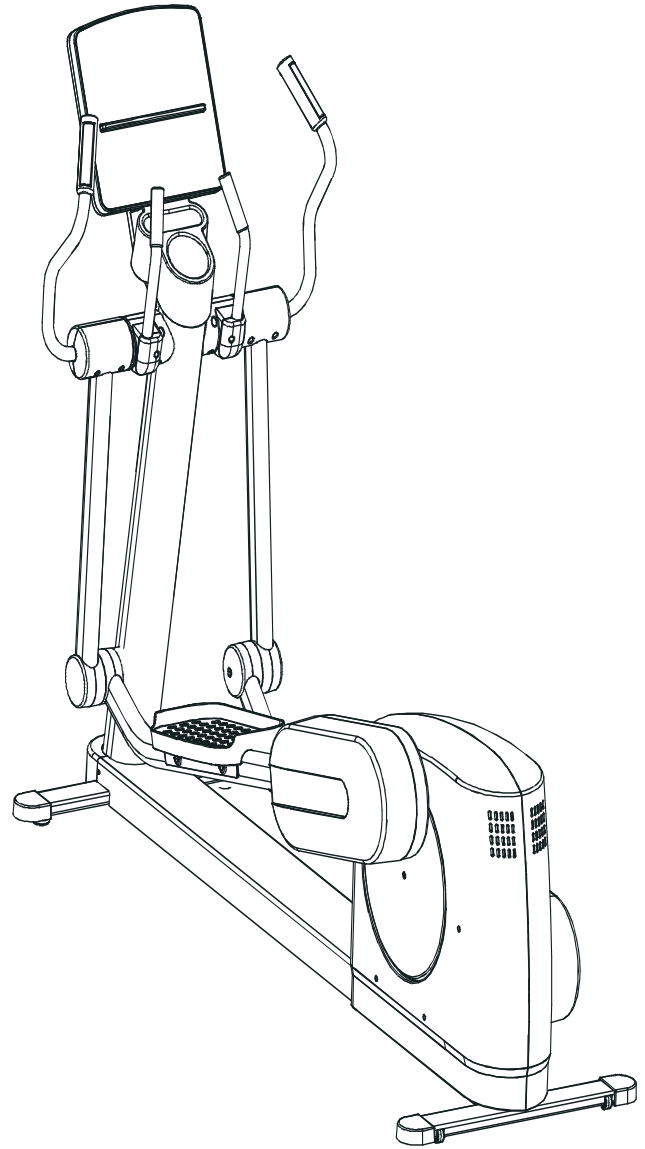

LifeFitness

ARCTIC SILVER QUIET DRIVE
CROSS-TRAINER 95X-0XXX-03 (MADE IN HUNGARY)

Customer Support Services
PARTS MANUAL rev 14 Jun 2010

ARCTIC SILVER QUIET DRIVE 95Xi
REFERENCES

95X-0XXX-03
S/N XHA060101183

OPERATION MANUAL	M051-00K62-A107
SERVICE MANUAL	M051-00K62-A149
TOUCH UP PAINT: SPRAY CAN .5 OZ BOTTLE W/APPLICATOR .33 OZ PEN	0017-00008-0204 0017-00008-0205 0017-00008-0206
HARDWARE BAG	AK62-00152-0001
PLUG IN OPTION 120/60	GK62-00002-0018
PLUG IN OPTION 240/50 UK	GK62-00002-0019
PLUG IN OPTION 240v AUS	GK62-00002-0020
PLUG IN OPTION 230/50 CONT	GK62-00002-0021

	Page
CONSOLE SUPPORT & DEADSHAFT COVERS	4
HANDLEBARS AND BULLHORNS	5
CONSOLE AND RELATED COMPONENTS	6
UPPER FRAME HARDWARE	8
ROCKER ARMS AND PEDAL LEVERS	8
CRANK COVER AND LOWER CAPS	10
LOWER FRAME SHROUDS AND HARDWARE	11
PEDAL LEVER COMPONENTS	12
PCB, BATTERY, REED SWITCH & BRACKET	13
BEARING-INSERT ASSEMBLY	14
CRANK ARM PULLEY ASSEMBLY	15
DRIVE MODULE	16
DRIVE MODULE HARDWARE	17
CABLES	18

Note: The 95Xi comes with both Telemetry and LifePulse sensors.

ARCTIC SILVER QUIET DRIVE 95Xi

Console Support & Deadshaft Covers

95X-0XXX-03

S/N XHA060101183

Console Support
AK62-00123-0000
Console Support Cap
OK62-01030-0001
(Stealth Gray)
Console Support Shroud
OK62-01023-0001
(Stealth Gray)
OK62-01031-0001
(Stealth Gray)