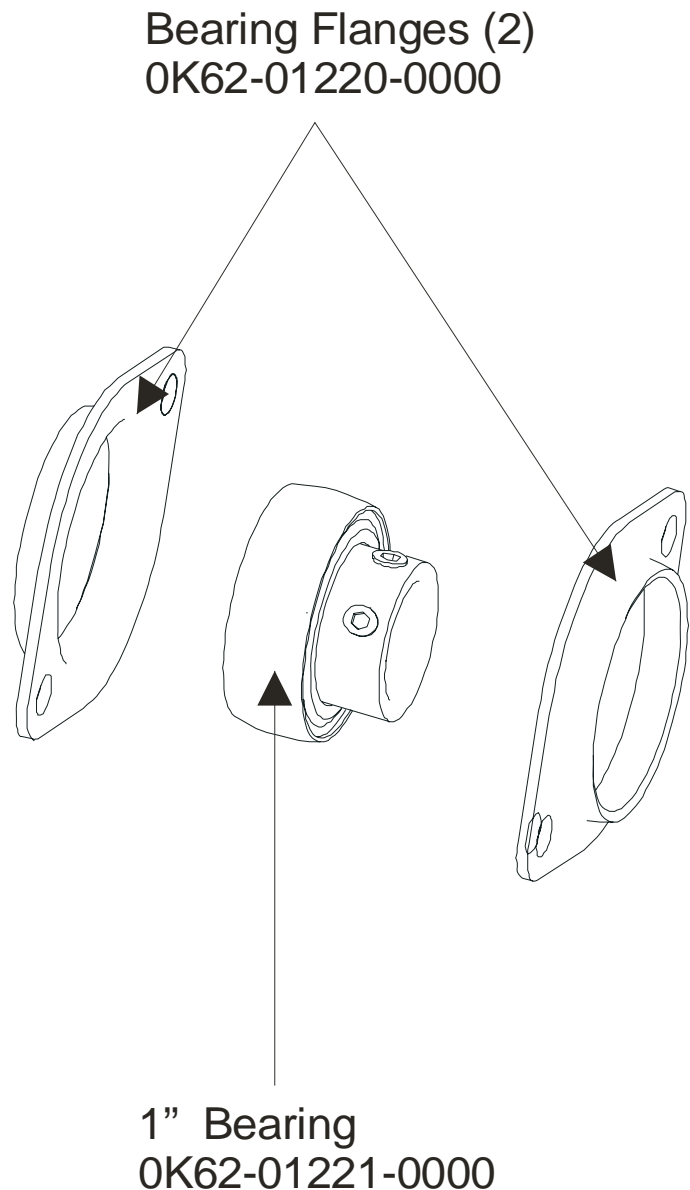

Service Kit- GK62-00002-0045
Includes:

- 1 - intermediate shaft
- 2 - bearings
- 2 - sets of bearing flanges
- 4 - weldnuts and flat washers
- 4 - bolts

ARCTIC SILVER QUIET DRIVE 95Xi
Crank Arm Pulley Assembly