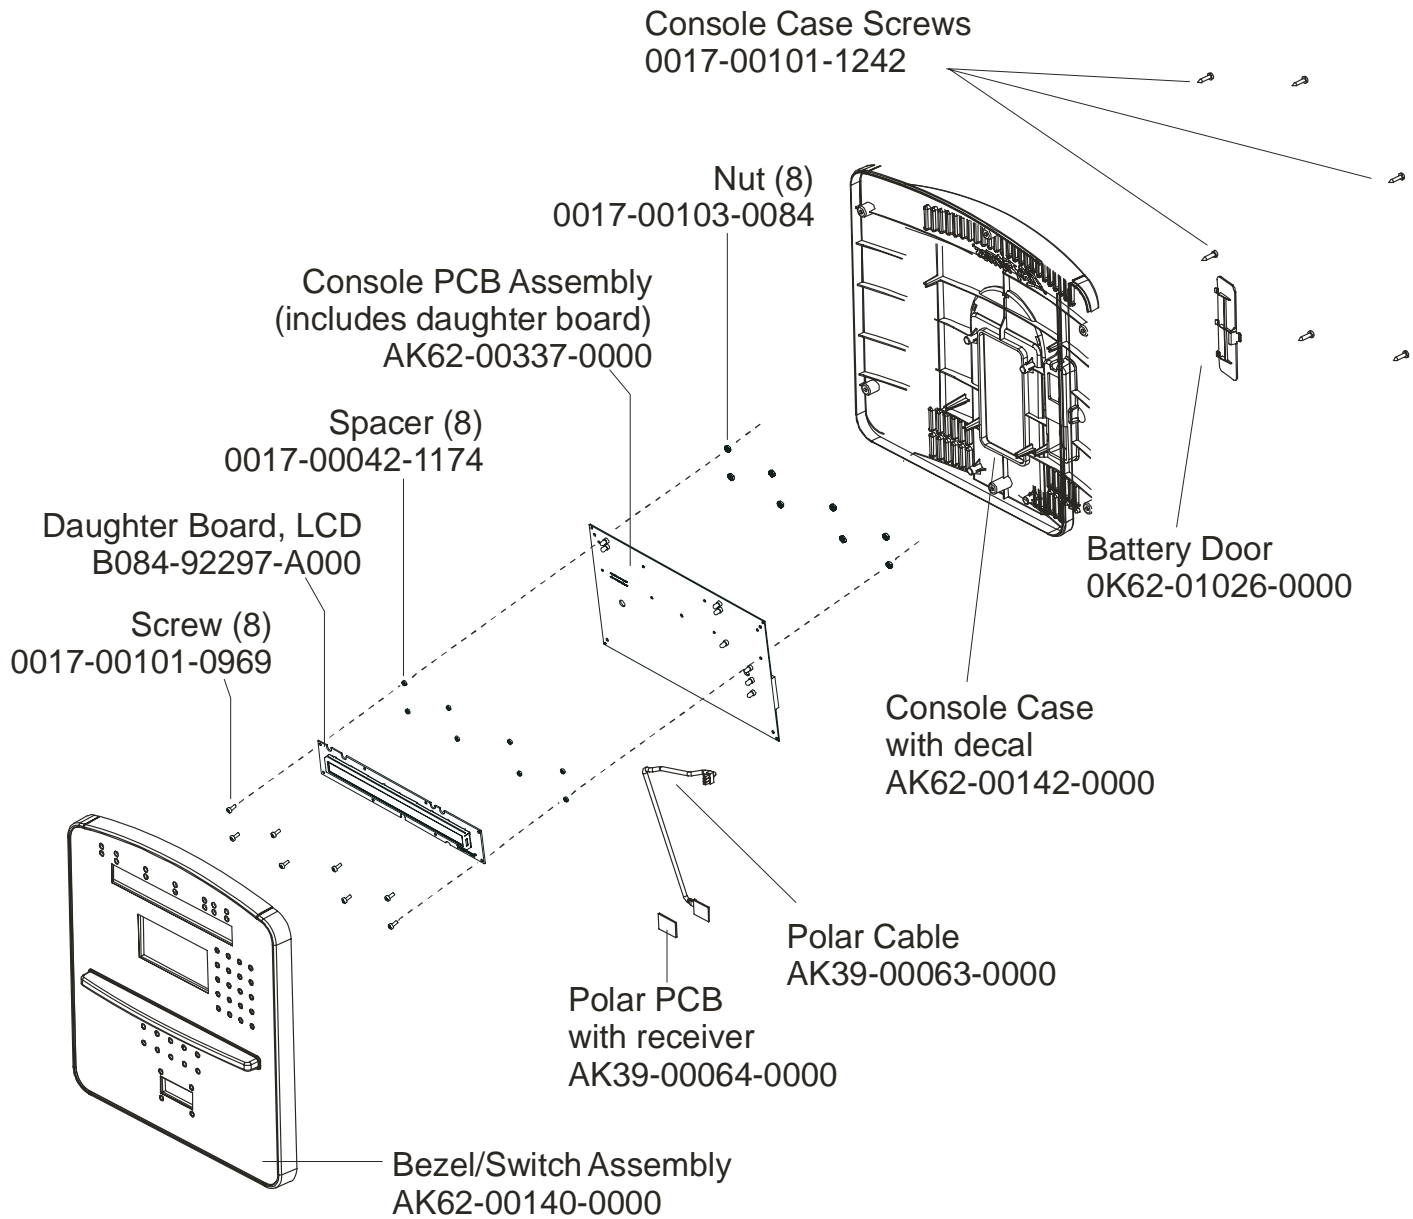

ARCTIC SILVER QUIET DRIVE 95Xi
NDT Console & Related components

95X-0XXX-03
S/N XHA060101183

CONSOLE	OVERLAY	LANGUAGE
AK62-00329-0005	0K62-01159-0002	Jap/LCD
AK62-00329-0011	0K62-01159-0011	Chi/LCD
AK62-00329-0012	0K62-01159-0012	Kor/LCD
AK62-00329-0013	0K62-01159-0013	Rus/LCD