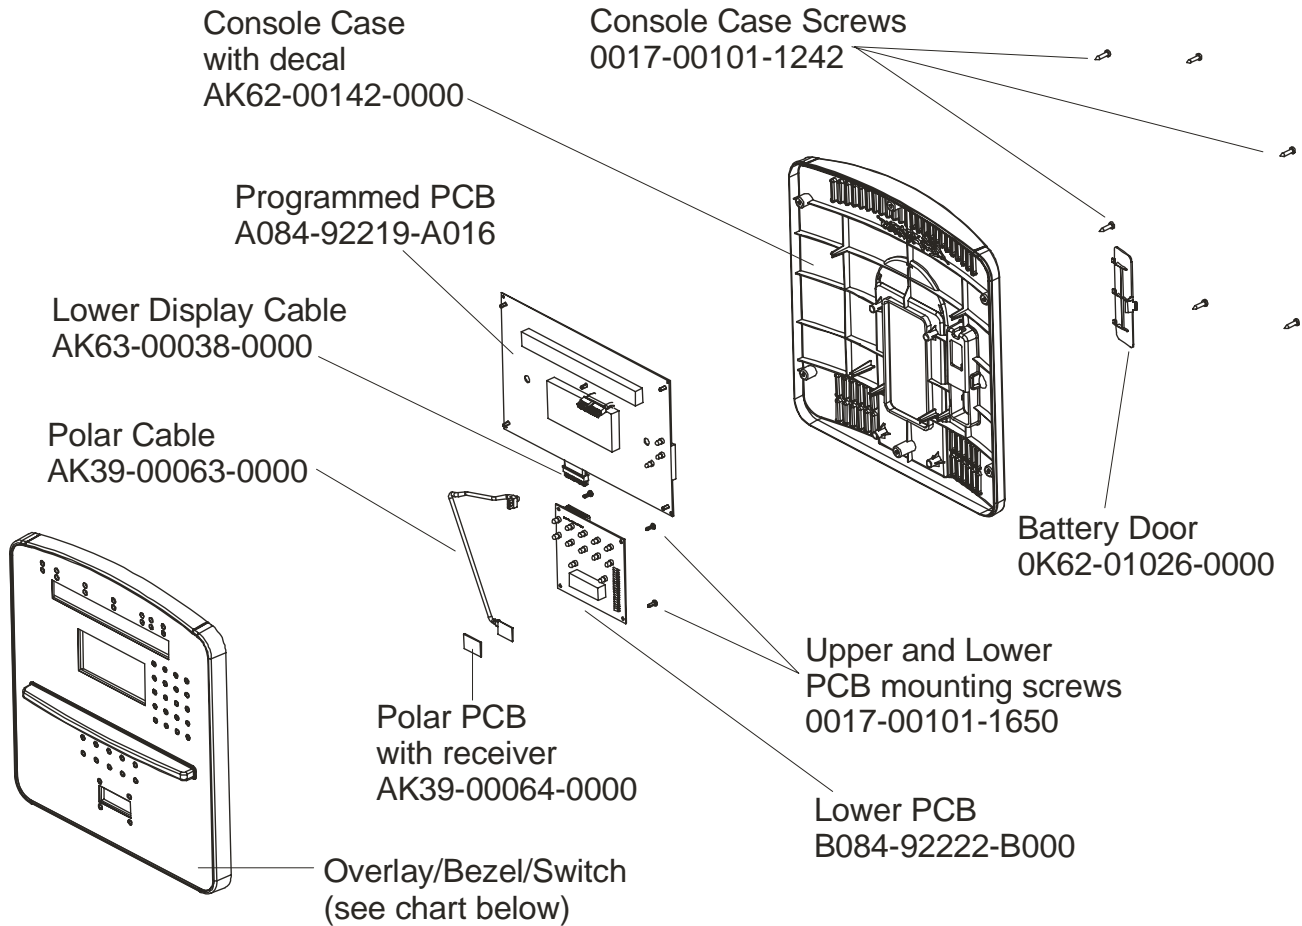

ARCTIC SILVER QUIET DRIVE 95Xi
Console & Related components

95X-0XXX-03
S/N XHA060101183

CONSOLE	OVERLAY/BEZEL/SWITCH	LANGUAGE
AK62-00329-0001	AK62-00191-0001	Eng + Met
AK62-00329-0003	AK62-00191-0003	Ger/Met
AK62-00329-0004	AK62-00191-0004	Spn/Met
AK62-00329-0006	AK62-00191-0006	Jap/Met
AK62-00329-0007	AK62-00191-0007	Frn/Met
AK62-00329-0008	AK62-00191-0008	Ital/Met
AK62-00329-0009	AK62-00191-0009	Dut/Met
AK62-00329-0010	AK62-00191-0010	Port/Met
AK62-00329-0014	AK62-00191-0014	Turk/Met