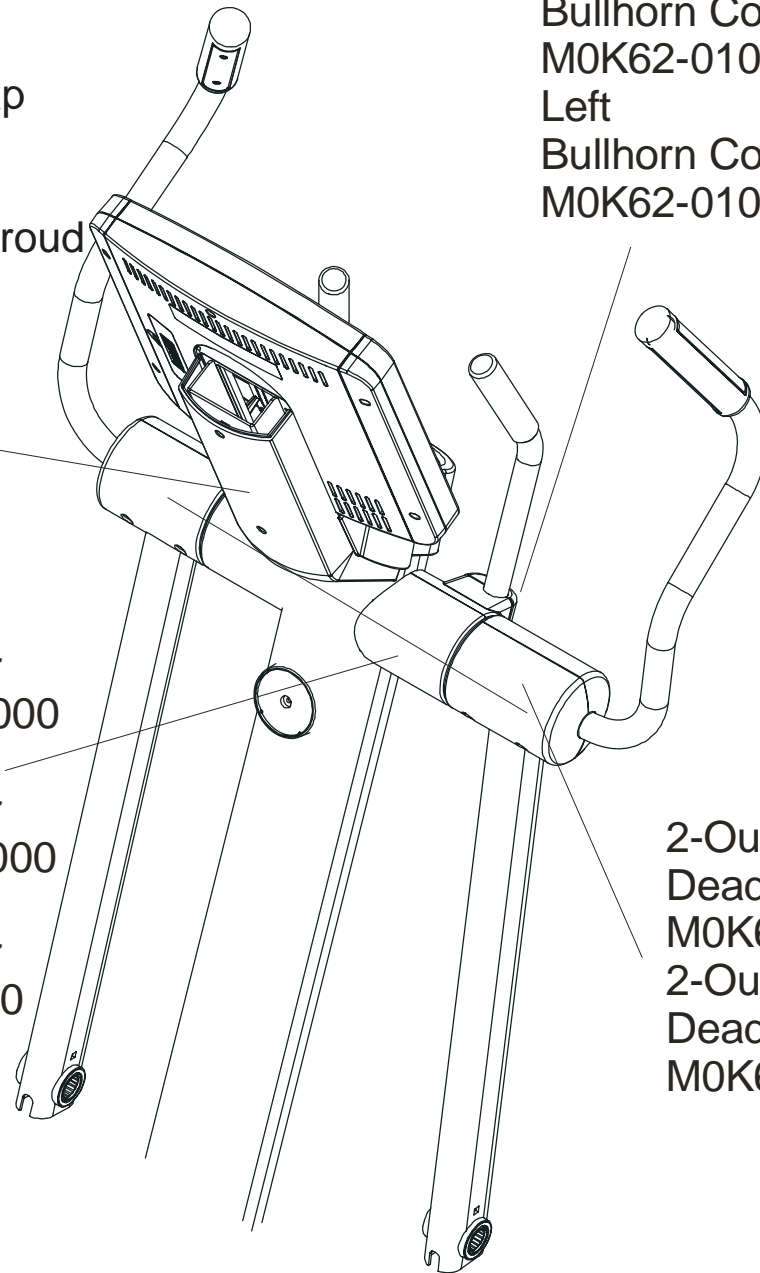

ARCTIC SILVER QUIET DRIVE 95Xi

Console Support & Deadshaft Covers

95X-0XXX-03

S/N XHA060101183

Console Support
AK62-00123-0000
Console Support Cap
OK62-01030-0001
(Stealth Gray)
Console Support Shroud
OK62-01023-0001
(Stealth Gray)
OK62-01031-0001
(Stealth Gray)

Right
Bullhorn Cover
M0K62-01007-0001
Left
Bullhorn Cover
M0K62-01008-0001

Right Inside
Deadshaft Cover
M0K62-01010-0000
Left Inside
Deadshaft Cover
M0K62-01011-0000
2-Front Inside
Deadshaft Cover
OK62-01009-0000

2-Outside Front
Deadshaft Cover
M0K62-01013-0000
2-Outside Rear
Deadshaft Cover
M0K62-01012-0000