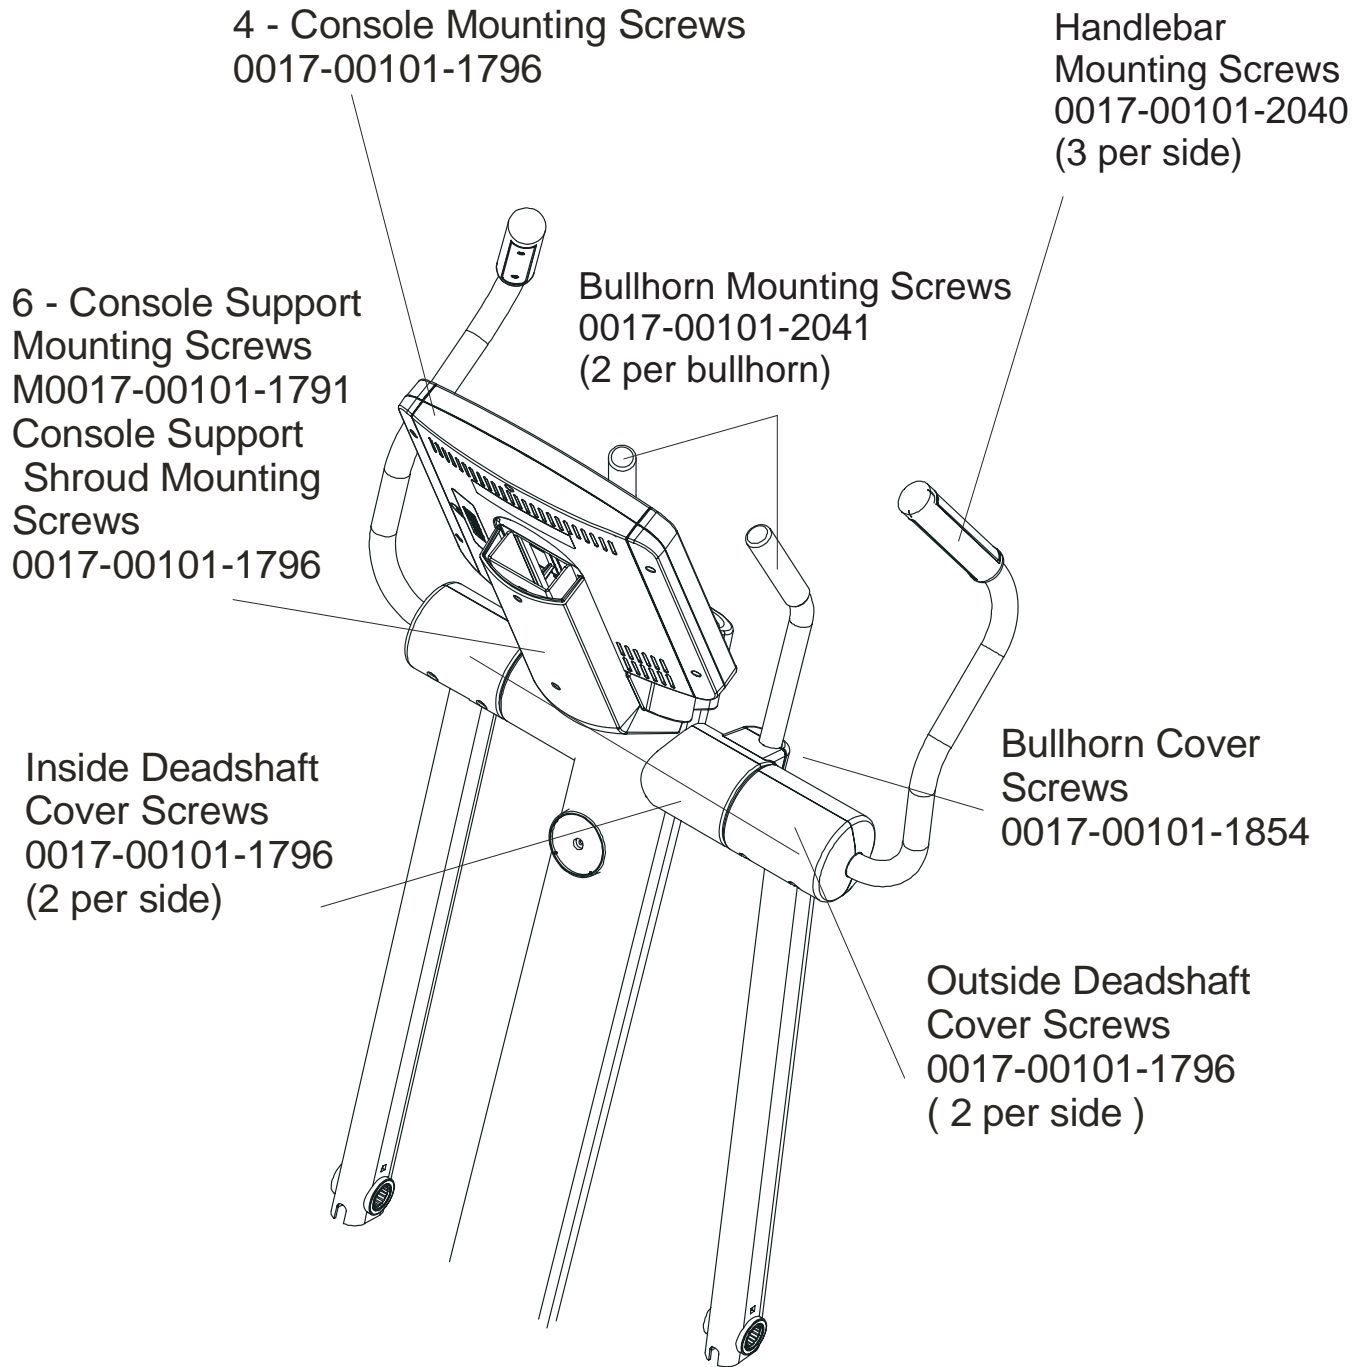

ARCTIC SILVER QUIET DRIVE 95Xi

Upper Frame Hardware

95X-0XXX-03

S/N XHA060101183

Items Not Shown:

Accessory Tray	0K62-01022-0001 (Stealth Gray)
Mounting Screws (2)	0017-00101-1846