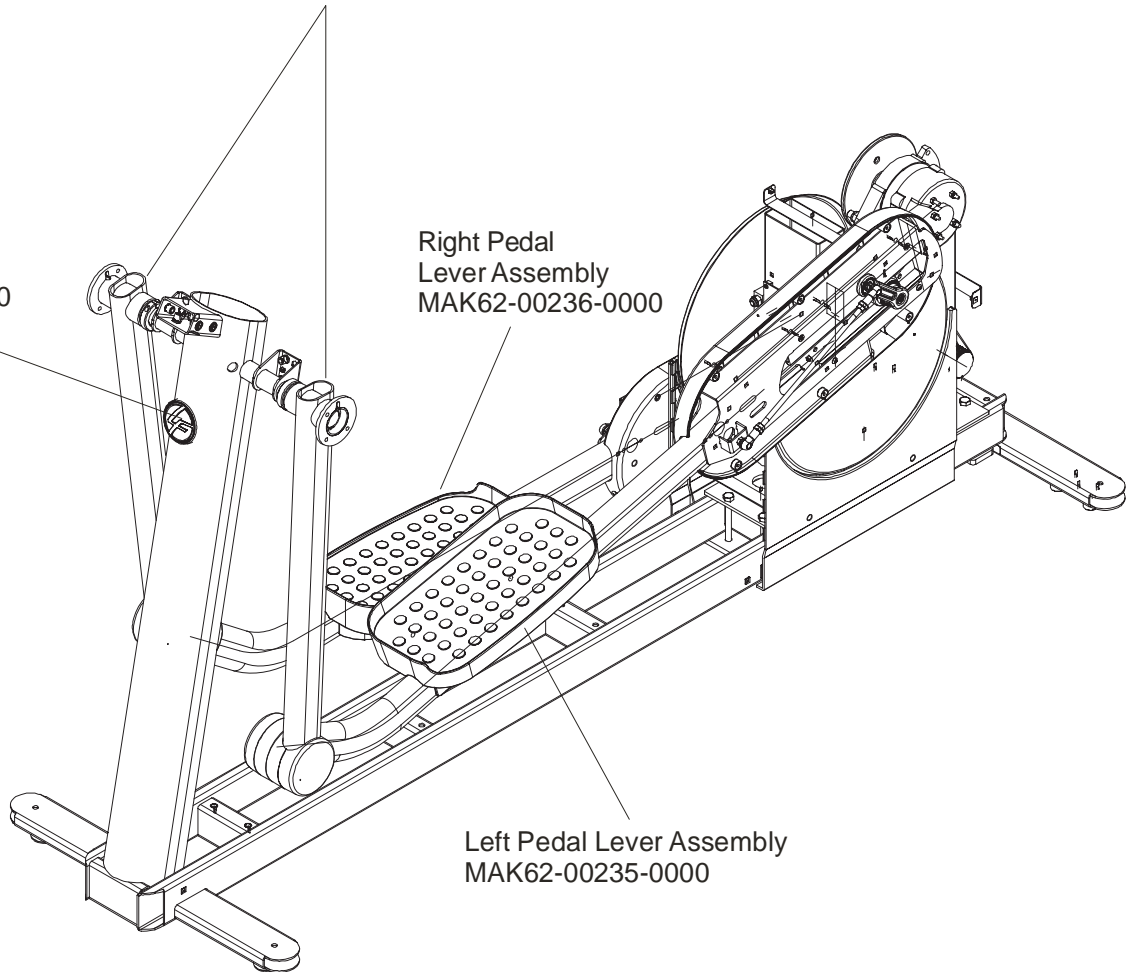

ARCTIC SILVER QUIET DRIVE 95Xi

Rocker Arms & Pedal Levers

95X-0XXX-03

S/N XHA060101183

Rocker Arms Kit
GK62-00002-0070
contents:

- Rocker Arms (2)
- Hardened Spacers (2)
- Oilite Washers (2)
- Retaining Rings (2)
- Loctite 620
- Alcohol pad

Rocker Arms
AK62-00062-0001
Shaft Collar w/Screws
0K61-01259-0000

LF Bug
Medallion Assy.
AK58-00245-0000

Right Pedal
Lever Assembly
MAK62-00236-0000

Left Pedal Lever Assembly
MAK62-00235-0000