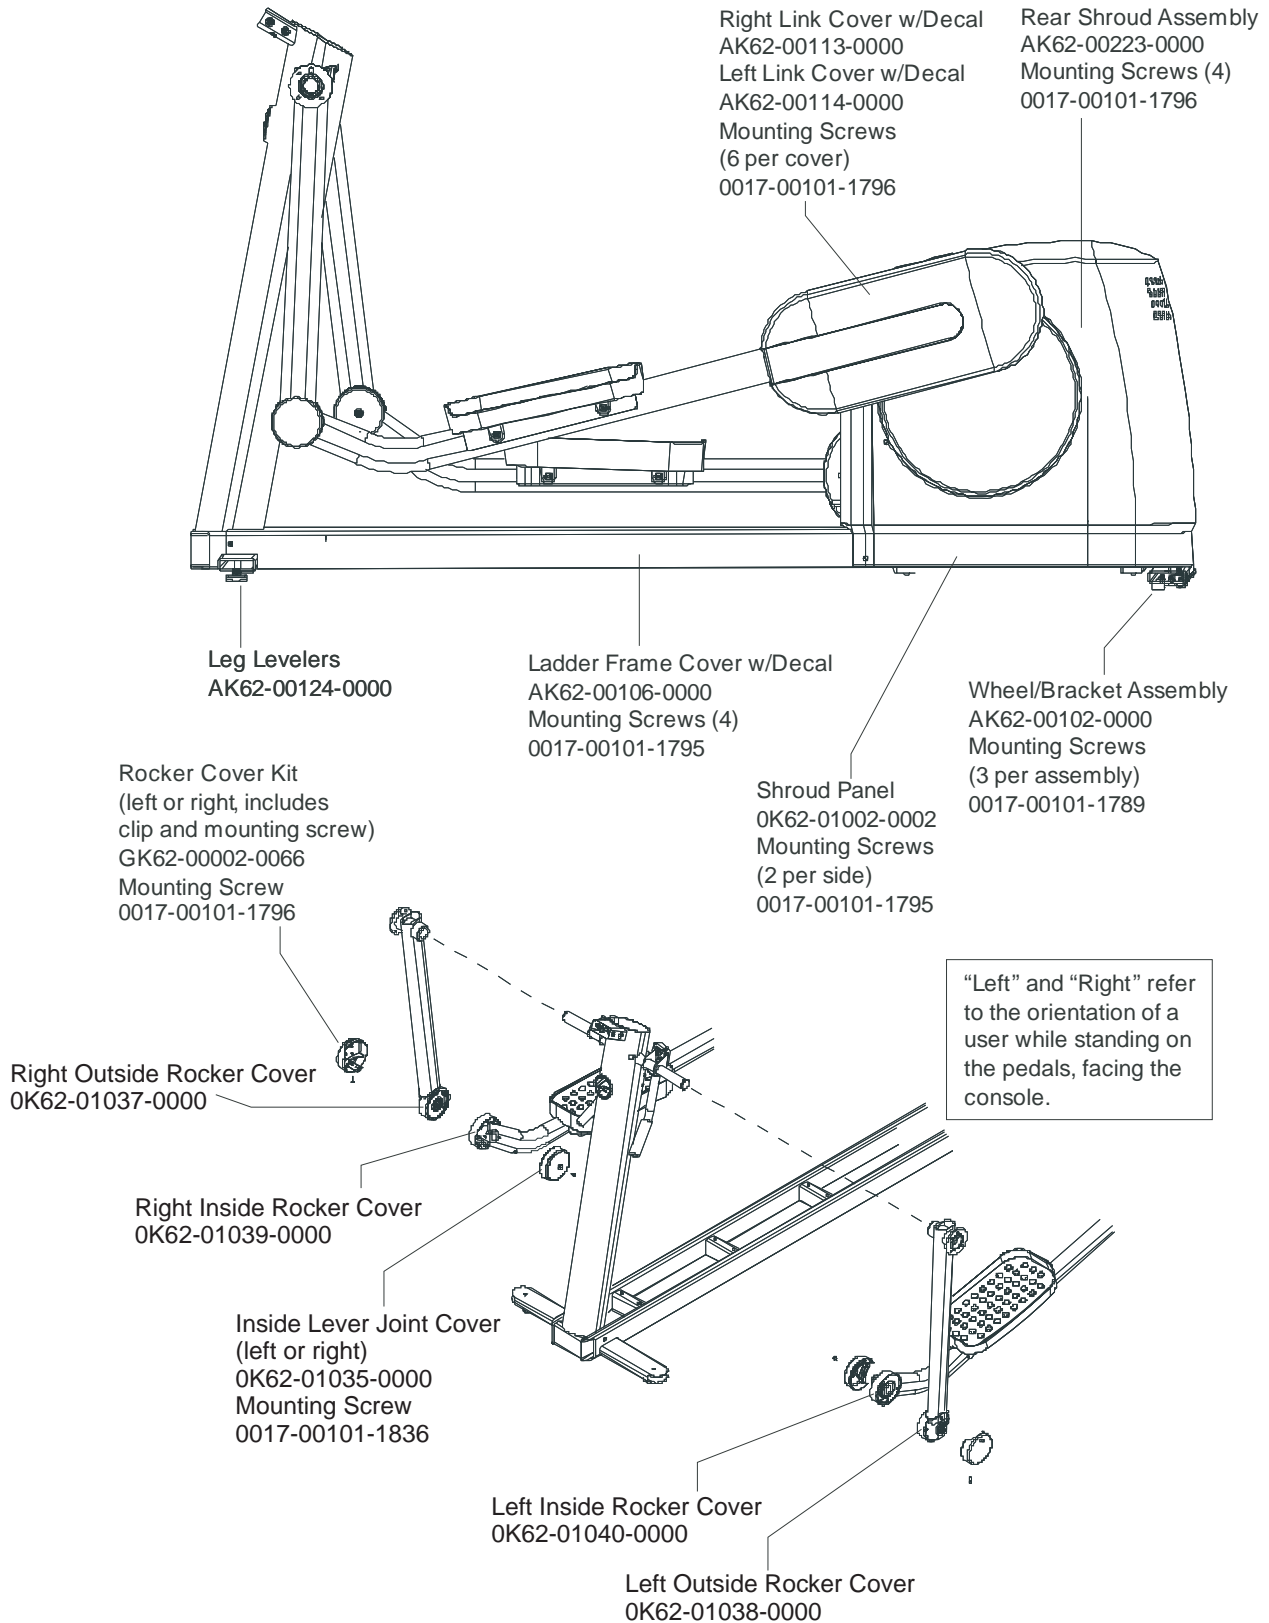

ARCTIC SILVER QUIET DRIVE 95Xi
Lower Frame Shrouds & Hardware

95X-0XXX-03
S/N XHA060101183