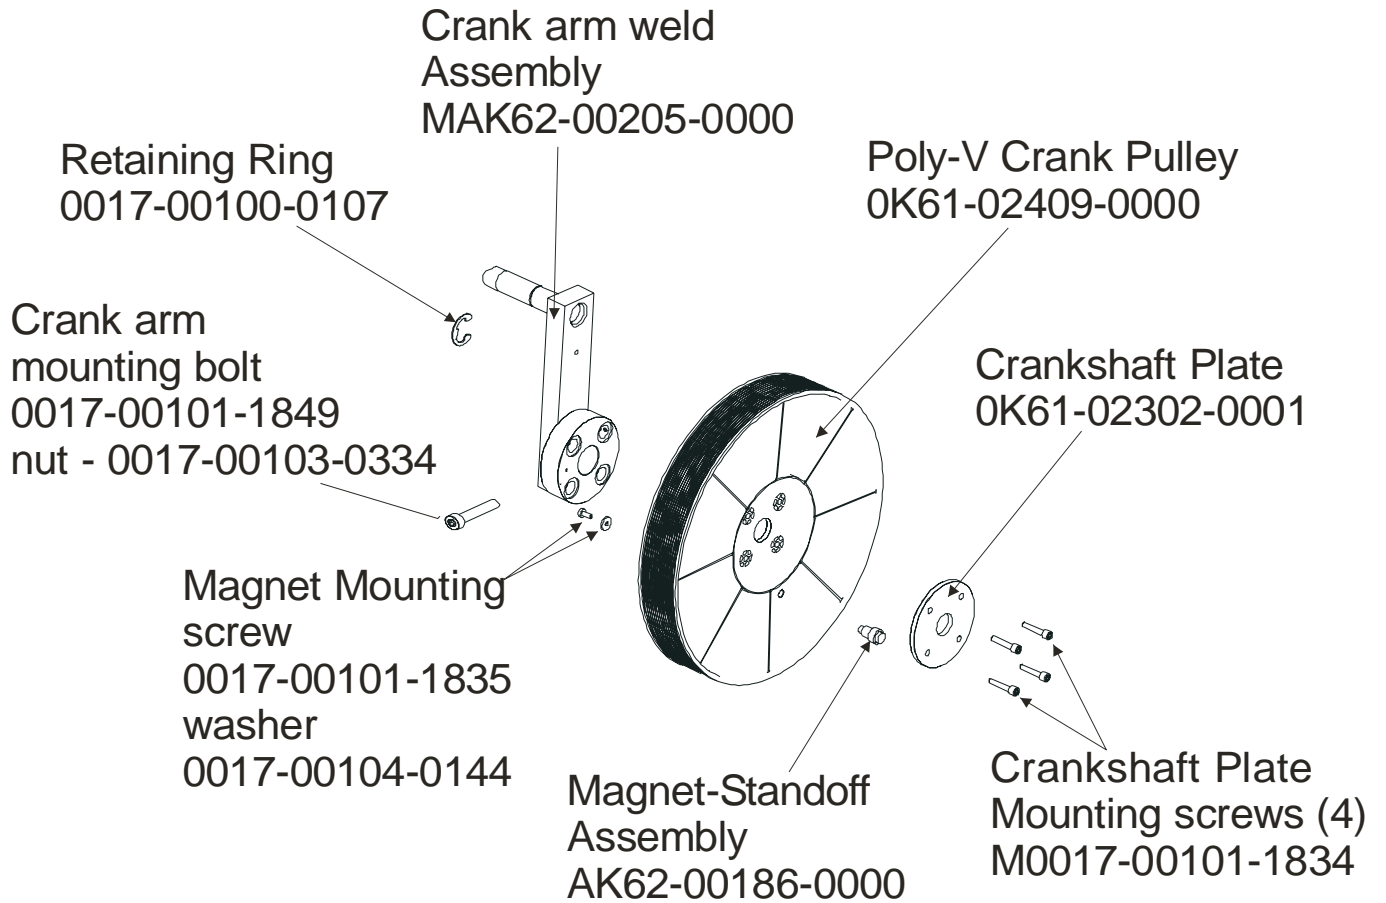

ARCTIC SILVER QUIET DRIVE 95Xi
Crank Arm Pulley Assembly

95X-0XXX-03
S/N XHA060101183