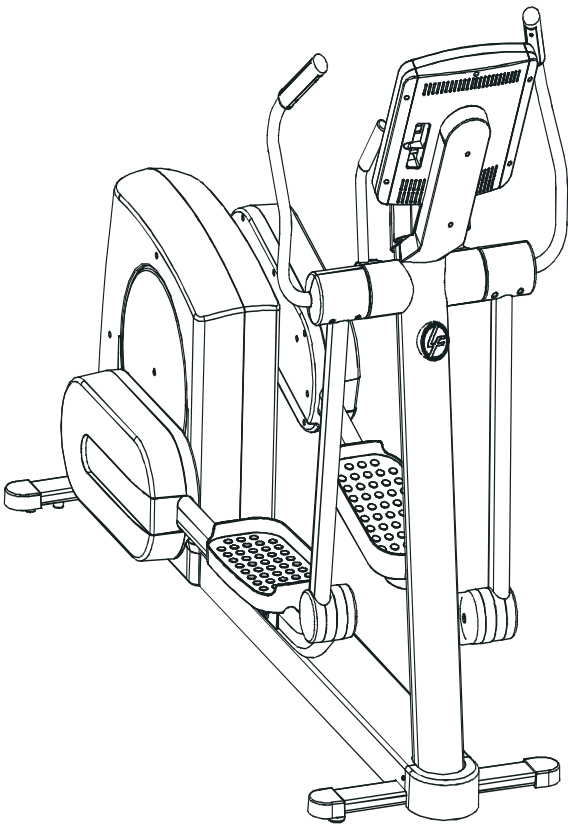

LifeFitness

ARCTIC SILVER QUIET DRIVE
CROSS-TRAINER 95X-0XXX-03 (MADE IN HUNGARY)

Customer Support Services
PARTS MANUAL rev 14 Jun 2010

ARCTIC SILVER QUIET DRIVE 95Xi
REFERENCES

95X-0XXX-03
S/N XHA060101183

OPERATION MANUAL	M051-00K62-A107
SERVICE MANUAL	M051-00K62-A149
TOUCH UP PAINT: SPRAY CAN .5 OZ BOTTLE W/APPLICATOR .33 OZ PEN	0017-00008-0204 0017-00008-0205 0017-00008-0206
HARDWARE BAG	AK62-00152-0001
PLUG IN OPTION 120/60	GK62-00002-0018
PLUG IN OPTION 240/50 UK	GK62-00002-0019
PLUG IN OPTION 240v AUS	GK62-00002-0020
PLUG IN OPTION 230/50 CONT	GK62-00002-0021

	Page
CONSOLE SUPPORT & DEADSHAFT COVERS	4
HANDLEBARS AND BULLHORNS	5
CONSOLE AND RELATED COMPONENTS	6
UPPER FRAME HARDWARE	8
ROCKER ARMS AND PEDAL LEVERS	8
CRANK COVER AND LOWER CAPS	10
LOWER FRAME SHROUDS AND HARDWARE	11
PEDAL LEVER COMPONENTS	12
PCB, BATTERY, REED SWITCH & BRACKET	13
BEARING-INSERT ASSEMBLY	14
CRANK ARM PULLEY ASSEMBLY	15
DRIVE MODULE	16
DRIVE MODULE HARDWARE	17
CABLES	18

Note: The 95Xi comes with both Telemetry and LifePulse sensors.

ARCTIC SILVER QUIET DRIVE 95Xi

Console Support & Deadshaft Covers

95X-0XXX-03

S/N XHA060101183

Console Support
AK62-00123-0000
Console Support Cap
OK62-01030-0001
(Stealth Gray)
Console Support Shroud
OK62-01023-0001
(Stealth Gray)
OK62-01031-0001
(Stealth Gray)