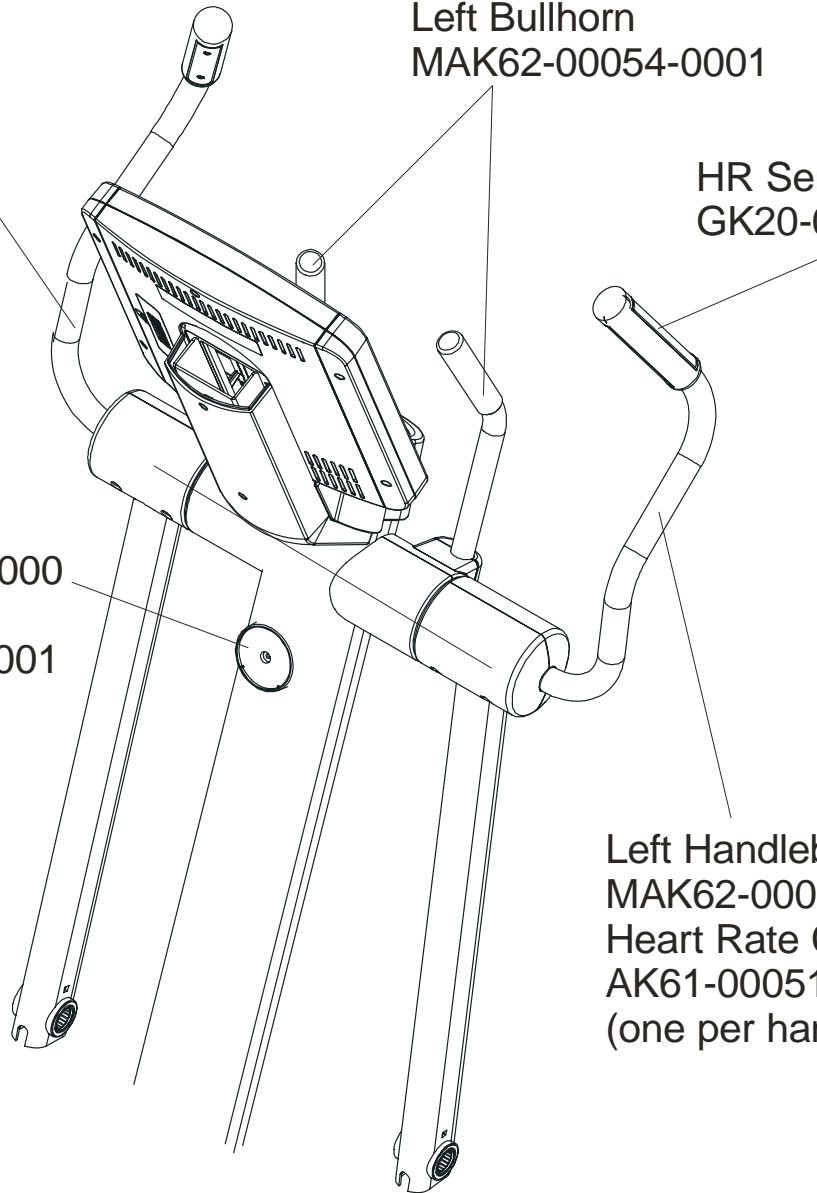

*Right Bullhorn
MAK62-00053-0001
Left Bullhorn
MAK62-00054-0001

HR Sensor Kit
GK20-00002-0005

Medallion Bug
AK58-00245-0000
Bug Adaptor
OK62-01034-0001

Left Handlebar
MAK62-00087-0000
Heart Rate Cable
AK61-00051-0001
(one per handlebar)