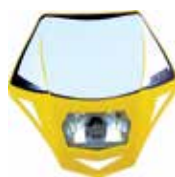

LINEE FILANTI E DESIGN COMPATTO

Mascherina universale realizzata in polipropilene con faretto omologato da 12v/35w.

Dispone di quattro elastici per il fissaggio alle forcelle e di un ampio passaggio per il tubo freno anteriore.

Nella sezione "accessori e ricambi mascherine" in opzione sono disponibili specifici distanziatori forcella.

RM Yellow
R-MASKGI00006