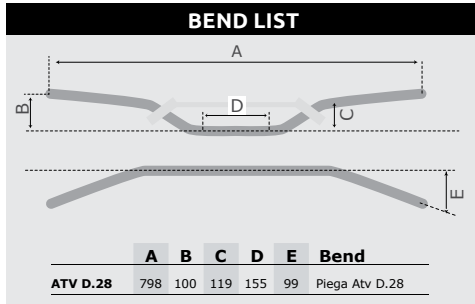

ATV $\varnothing$ 28 mm (1-1/8") handlebar * - Black
Manubrio piega atv $\varnothing$ 28 con paracolpi * - Nero
R-MNATVNR0028

€ 79,95

Please specify when ordering the color of desired bar pad (see on page 225 the range of colors)
If the color of the bar pad will not be specified at the moment of the order the handlebar will be delivered with standard black bar pad.

* Specificare al momento dell'ordine del manubrio il colore del paracolpi desiderato (vedere a pag. 225 i colori disponibili).
Se non specificato il manubrio verrà consegnato con paracolpi standard di colore nero.