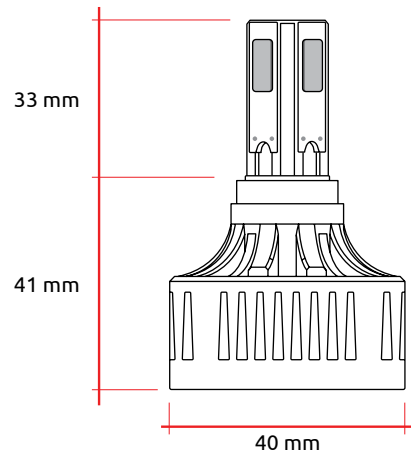

3
INSERT the SPRING and the LED
as indicated

4
Turn gently the LED until it
locks on bayonet connector

CHARACTERISTICS

Power: 32W
 Brightness: 3000 lumen (high) - 2200 lumen (low beam)
 Voltage: DC 9 Volt min. - 36 Volt max (12 Volt constant)
 Frequency: 120 KHZ - 160 KHZ
 Intensity: 3A
 Beam angle: 360°
 Approvals: CE - ROHS - DOT
 Operating temperature: da -45°C a 105°C
 Waterproof: IP68
 Length: 50.000 hours
 Light color: 6000K (clear light)