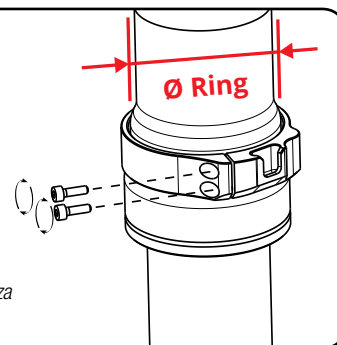

BRAND	MODEL	CC	YEAR	DESCRIPTION	COLOR	CODE	PRICE
HONDA	CR / CRF	80-85-150	1997 =>2020	Ø 49.5 SHOWA	Black	R-LIFTCTNR006	€ 49,95
	CR	125	1997 =>2007	Ø 64 KAYABA	Black	R-LIFTCTNR002	€ 49,95
					Red	R-LIFTCTRS002	
					Gold	R-LIFTCTOR002	
	CR	250-500	1997 =>2007	Ø 57 SHOWA	Black	R-LIFTCTNR001	€ 49,95
					Red	R-LIFTCTRS001	
	CRF	250-450	2002 =>2020	Ø 57 SHOWA	Black	R-LIFTCTNR001	€ 49,95
					Red	R-LIFTCTRS001	
YAMAHA	YZ	80-85	1997 =>2020	Ø 54 KAYABA	Black	R-LIFTCTNR005	€ 49,95
	YZ / YZF / WRF	125=>450	2005 =>2020	Ø 64 KAYABA	Black	R-LIFTCTNR002	€ 49,95
					Red	R-LIFTCTRS002	
					Gold	R-LIFTCTOR002	
	YZF	250-450	2010 =>2020	Ø 57 SHOWA	Black	R-LIFTCTNR001	€ 49,95
					Gold	R-LIFTCTRS001	
KAWASAKI	KX	80-85	2000 =>2020	Ø 54 KAYABA	Black	R-LIFTCTNR005	€ 49,95
	KX	125-250	1999 =>2008	Ø 64 KAYABA	Black	R-LIFTCTNR002	€ 49,95
					Red	R-LIFTCTRS002	
					Gold	R-LIFTCTOR002	
	KXF	250	2004-2005	Ø 64 KAYABA	Black	R-LIFTCTNR002	€ 49,95
					Red	R-LIFTCTRS002	
					Gold	R-LIFTCTOR002	
	KXF	250-450	2006 =>2020	Ø 57 SHOWA	Black	R-LIFTCTNR001	€ 49,95
					Red	R-LIFTCTRS001	
SUZUKI	RM	80-85	1997 =>2020	Ø 49.5 SHOWA	Black	R-LIFTCTNR006	€ 49,95
	RM	125	1999 =>2003	Ø 57 SHOWA	Black	R-LIFTCTNR001	€ 49,95
					Red	R-LIFTCTRS001	
	RM	250	2001 =>2003	Ø 64 KAYABA	Black	R-LIFTCTNR002	€ 49,95
					Red	R-LIFTCTRS002	
					Gold	R-LIFTCTOR002	
	RMZ	250	2004 =>2006	Ø 64 KAYABA	Black	R-LIFTCTNR002	€ 49,95
					Red	R-LIFTCTRS002	
					Gold	R-LIFTCTOR002	
	RMZ	250	2007 =>2020	Ø 57 SHOWA	Black	R-LIFTCTNR008	€ 49,95
					Red	R-LIFTCTRS008	
	RMZ	450	2005 =>2020	Ø 57 SHOWA	Black	R-LIFTCTNR008	€ 49,95
					Red	R-LIFTCTRS008	
KTM	SX / EXC/XC/XC-F/XC-W	125=>530	2003 =>2020	Ø 59 WP	Black	R-LIFTCTNR004	€ 49,95
HUSQVARNA	TC-FC-FE-TE-FX-FS	125=>501	2014 =>2020	Ø 59 WP	Black	R-LIFTCTNR004	€ 49,95
UNIVERSAL				Ø 61,7 MARZOCCHI	Black	R-LIFTCTNR007	€ 49,95