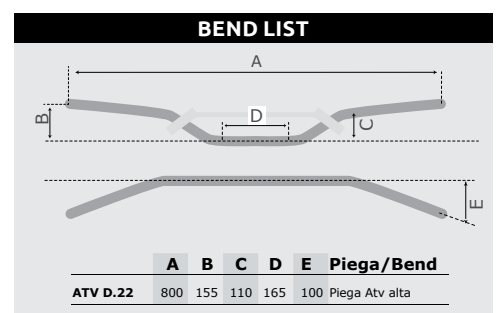

BAR PAD INCLUDED / PARACOLPI INCLUSO

ATV ø 22 mm (7/8") handlebars
Manubrio piega atv ø 22 con paracolpi
R-MNATVNR0022 - black color

€ 54,95