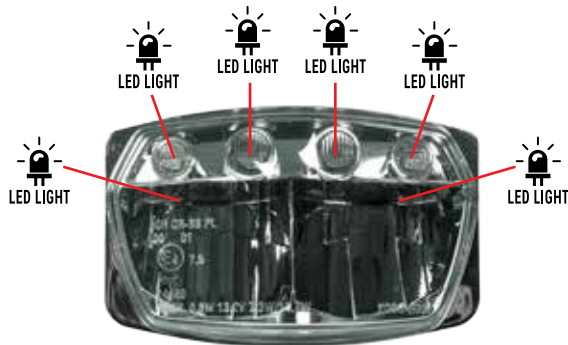

€ 144.95

Before using check that the electric and electronic parts of the motorbike are in perfect state of use. It is not recommended for use on small displacement models without a charging system.

Prima dell'utilizzo verificare che le parti elettriche ed elettroniche della moto siano in perfetto stato d'uso. Si sconsiglia il montaggio su modelli di piccola cilindrata privi di impianto di ricarica.