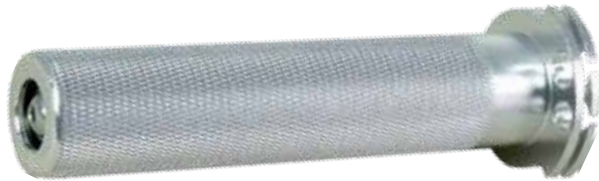

ALUMINUM TROTTLE TUBE - COMANDO GAS

Aluminum throttle tube with bearing
Comando gas in alluminio con cuscinetto

39.95

R-TUBOGASCRF0

BRAND	MODEL	CC	YEAR	COLOR	CODE	PRICE
HONDA	CRF	150	2007 =>2020	Silver	R-TUBOGASCRF0	€ 39,95
	CRF	250	2004 =>2020	Silver	R-TUBOGASCRF4	€ 39,95
	CRF	450	2002 =>2020	Silver	R-TUBOGASCRF4	€ 39,95
KTM	CRFX	250-450	2005 =>2019	Silver	R-TUBOGASCRF4	€ 39,95
	SXF	250=>530	2005 =>2015	Silver	R-TUBOGASKTMO	€ 39,95
HUSQVARNA	EXCF	250=>530	2005 =>2015	Silver	R-TUBOGASKTMO	€ 39,95
	FC / FE / FS / FX	250=>501	2014-2015	Silver	R-TUBOGASKTMO	€ 39,95

CONTROLS-COMANDI SLIDER BRAKET SEMICOLLARINO UNIVERSALE

€ 17.95

Slider braket with teflon ring - Wheelbase 32 mm
Semicollarino universale interasse 32 mm
R-SEMICLRS000