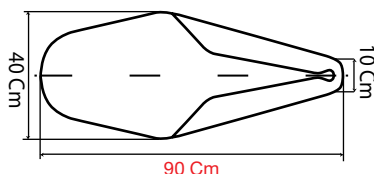

FUEL SYSTEM-ALIMENTAZIONE SEAT COVER - SEAT FOAM / COPERTINA E SPUGNA SELLA

EXTRA LONG seat cover with logo
Copertina sella **EXTRA LONG** con logo
R-CSUNIVNR017

€ 34.95