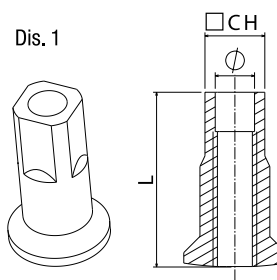

nipple design

KIT SPOKE REPLACEMENT / RICAMBI KIT RAGGI