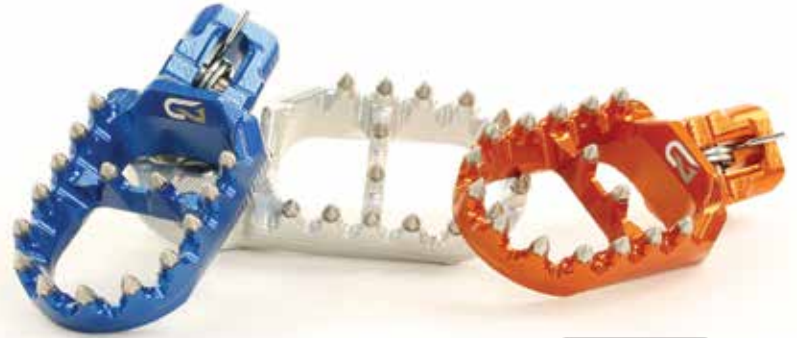

3D FOOTPEGS / PEDANE 3D

3D working
59mm width replaceable inox steel tips,
spacer and spring included connection
more stronger they don't hold the mud.

Lavorazione in 3D
Maggiorate 59mm di larghezza
Punte in acciaio inox sostituibili, per una maggiore durata,
comprendente di bussola e molla in acciaio inox.
Attacco più resistente del 120% - Studiate per scaricare meglio il fango