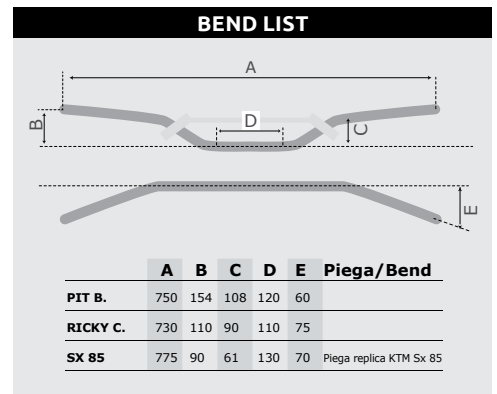

MANUBRI-HANDLEBARS ø 22 mm [7/8"] ATV-QUAD HANDLEBARS / MANUBRI ATV-QUAD

BAR PAD INCLUDED / PARACOLPI INCLUSO

ATV ø 22 mm (7/8") handlebars
 Manubrio piega atv ø 22 con paracolpi
R-MNATVNR0022 - black color