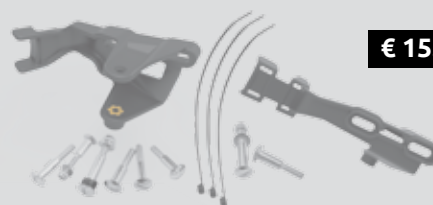

€ 15.95

Handlebar mounting kit - *Kit montaggio al manubrio*
R-KITSUPHP2NR

€ 15.95

Lever mounting kit - *Kit montaggio alle leve*
R-KITSUPHP1NR

HANDGUARDS

PARAMANI

HP1 SCRAMBLER

- The clean shape makes a perfect combination with naked and scrambler street bikes
- Realized in bi-material, resistant and flexible
- Excellent durability, lightness and ventilation
- Thanks to the "double expander" mounting kit allows an easy installation eliminating the possibility of rotation after locking
- Available with silver or black anodized aluminum bars