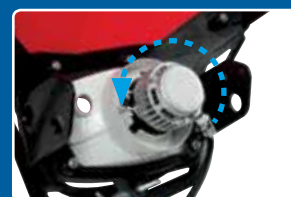

4
Turn gently the LED until it
locks on bayonet connector