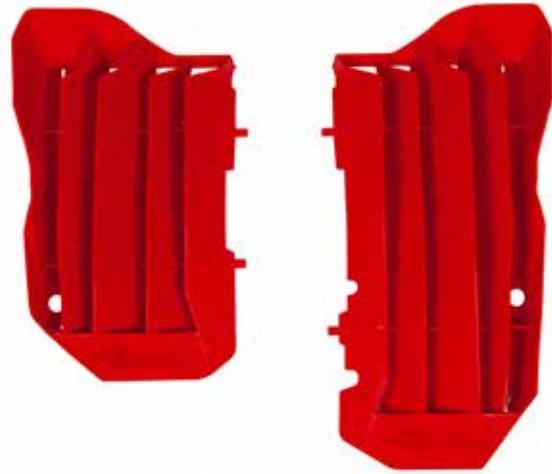

HONDA OVERSIZE RADIATOR LOUVERS / GRIGLIE RADIATORE MAGGIORATE

extra bottom shield protection detail

R-GRCRFRS0017

Total protection of the bottom part of the stock radiator, it fully covers the part that with the standard louver remains without a shield against ground and stones.