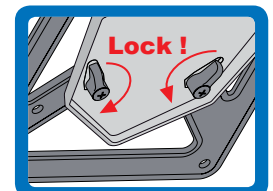

TAIL-LIGHT

PORTATARGA

INTEGRA EURO VERSION

MOUNTING KIT INCLUDED

ENDURO

UNIVERSAL MOUNTING

Integra racing tail-light EU VERSION - Black
Portatarga a led Integra racing VERSIONE EU - nero
R-PTLEDONR012

MADE IN TWO VERSIONS: RACING AND STREET APPROVED

The plate support can also fit on scooters/mopeds plates.
Available in white and black.

€ 49.95

REALIZZATO IN DUE VERSIONI: RACING ED OMOLOGATO

Il supporto targa si può adattare anche alle targhe dei ciclomotori
Eliminando tramite i pretagli la porzione in eccedenza.
Disponibile in bianco ed in nero

NEW!

Reinforced plate frame
Cornice targa rinforzata

Rear light 12 with led + 3 led lighting plate
100% Waterproof

Fanale posteriore a 12 led + 3 led per luce targa
Impermeabile al 100%

Housing and pre-holes for fixing **indicators**

Alloggiamento e pre-fori per il fissaggio **indicatori di direzione**

Pre-cut and fixing holes for **scooter/moped plates**

Alloggiamento e foratura per fissaggio **targhe ciclomotori**

Housing and fixing holes for **motorcycle plates**

Alloggiamento e forature di fissaggio per **targhe motocicli**

Rear locking clips

Chiusure di bloccaggio rapido posteriori

Pre-cut for **eliminating stand reflector**

Supporto catadiottro rimovibile tramite pre-taglio