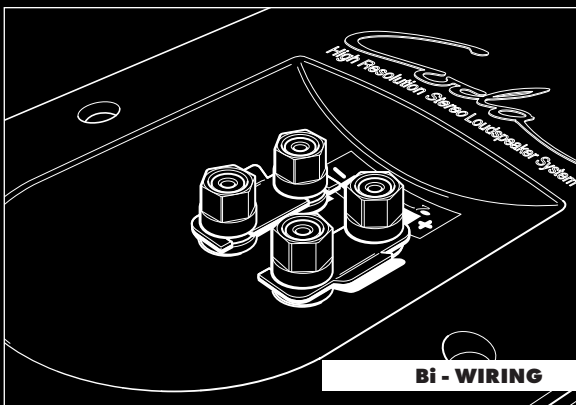

small
Speaker.

even more

SERIOUS
Sound.

Coda **7** **SE**

Ultra High Resolution Stereo Loudspeaker System

NEW MORE RIGID CABINET

NEW BASS UNIT

NEW CROSSOVER

Bi - WIRING

As the world's press has recognised, the KEF Coda 7 redefined the standard for entry-level hi-fi speakers.

With the new SE version, KEF has once again raised the stakes in the competitive budget speaker category. By including rigid cabinet bracing, coloration is significantly reduced, particularly at high listening levels. A new bass driver is included for even deeper, tighter bass.

The crossover has better quality 'audiophile' components and bi-wiring has been included for the first time in the Coda range.

Coda 7SE - the new small speaker with an even more serious sound.

SPECIFICATIONS	CODA 7 SE
Description	two way bookshelf/ stand mount
Drive Units	HF: 25mm (1") soft dome tweeter LF: 130mm (5¼") coated paper cone
Effective Frequency Range +/- 3 dB	48 Hz - 20 kHz
-6dB point	42 Hz
Maximum output spl on programme peaks	109dB
Crossover frequency	3.5kHz
Characteristic Sensitivity Level	91 dB at 1m on reference axis for an input of 2.83V rms
Amplifier Requirements	10 - 70 W
Nominal Impedance	6 Ohm
Enclosure Type	Port reflex
Internal Volume	8.5 litres (0.3 cu ft)
Net Weight	3.3 kg (7.3 lbs)
Dimensions mm (h x w x d) in	300 x 180 x 235 11.8 x 7.1 x 9.3