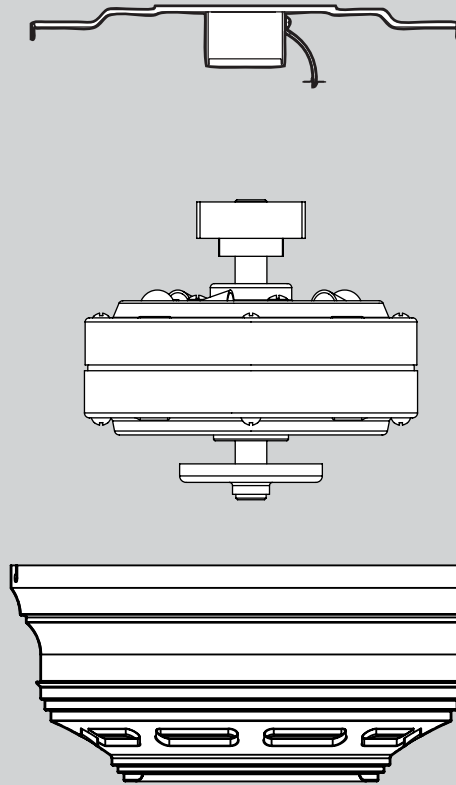

**REFER TO THE INSTALLATION MANUAL FOR FULL ASSEMBLY INSTRUCTIONS.**

Parts List	Model #	20810	20801
	Asm. Dwg. #	97419-01	97419-02
	Finish	White	Antique Pewter
Item Name	Qty	Part #	Part #
* Ceiling Plate	1	73846-01	73846-01
Mounting Isolator			
Canopy Screw			
Locking Screw			
Wood Screw 1.5"			
Wood Screw 3"			
Flat Washer			
Motor Cover	1	92511-03	92511-03
Switch Housing Assembly	1	93194-03	93194-14
Light Kit Assembly	1	87629-02	87629-03
Blade Iron Set	1	99631-05	99631-05
Blade Set	1	G0677-03	G0677-05
Screw, Blade Iron Armature	11	63755-05	63755-05
Hardware Kit	1	97419-00-860	97419-00-861
Blade Grommet			
Blade Assembly Screw			
Screw, Machine, 6-32			
Wire Connector			
Screw, Switch Housing Assembly			
Balancing Kit	1	65666-01	65666-01
Cap, Switch Housing	1	73853-01	73853-01
Plug Button	1	73854-01	73854-01
Thumbscrew	3	03077-01	03077-01
Light bulb / Bulb	1	65753-01	65753-01
Globe/Shade	1	84210-01	84210-01

## Materiales

(no dibujados a escala)

## Piezas del ventilador

(no dibujadas a escala)

Conjunto del soporte de suspensión

de conjunto de paleta

Conjunto del interruptor