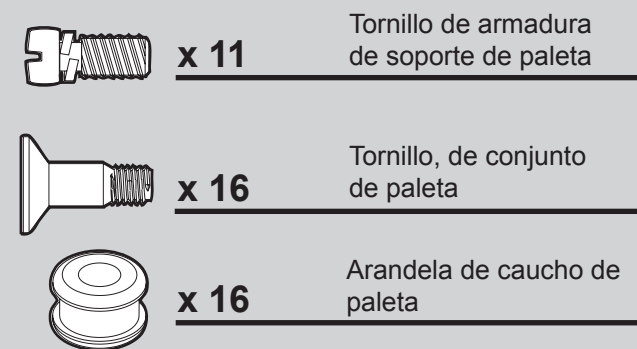

## Fan Parts

(Not Drawn to Scale)

# PARTS GUIDE

*Hunter*

Using this Parts Guide, make sure all parts are included in the box.

If parts are missing, **DO NOT RETURN**

**THIS ITEM TO THE STORE, call 888-830-1326 for assistance.**

**THIS PARTS GUIDE IS FOR REFERENCE ONLY.**

**REFER TO THE INSTALLATION MANUAL FOR FULL ASSEMBLY INSTRUCTIONS.**

Parts List	Model #	20810	20801
	Asm. Dwg. #	97419-01	97419-02
	Finish	White	Antique Pewter
Item Name	Qty	Part #	Part #
* Ceiling Plate	1	73846-01	73846-01
Mounting Isolator			
Canopy Screw			
Locking Screw			
Wood Screw 1.5"			
Wood Screw 3"			
Flat Washer			
Motor Cover	1	92511-03	92511-03
Switch Housing Assembly	1	93194-03	93194-14
Light Kit Assembly	1	87629-02	87629-03
Blade Iron Set	1	99631-05	99631-05
Blade Set	1	G0677-03	G0677-05
Screw, Blade Iron Armature	11	63755-05	63755-05
Hardware Kit	1	97419-00-860	97419-00-861
Blade Grommet			
Blade Assembly Screw			
Screw, Machine, 6-32			
Wire Connector			
Screw, Switch Housing Assembly			
Balancing Kit	1	65666-01	65666-01
Cap, Switch Housing	1	73853-01	73853-01
Plug Button	1	73854-01	73854-01
Thumbscrew	3	03077-01	03077-01
Light bulb / Bulb	1	65753-01	65753-01
Globe/Shade	1	84210-01	84210-01

## Materiales

(no dibujados a escala)