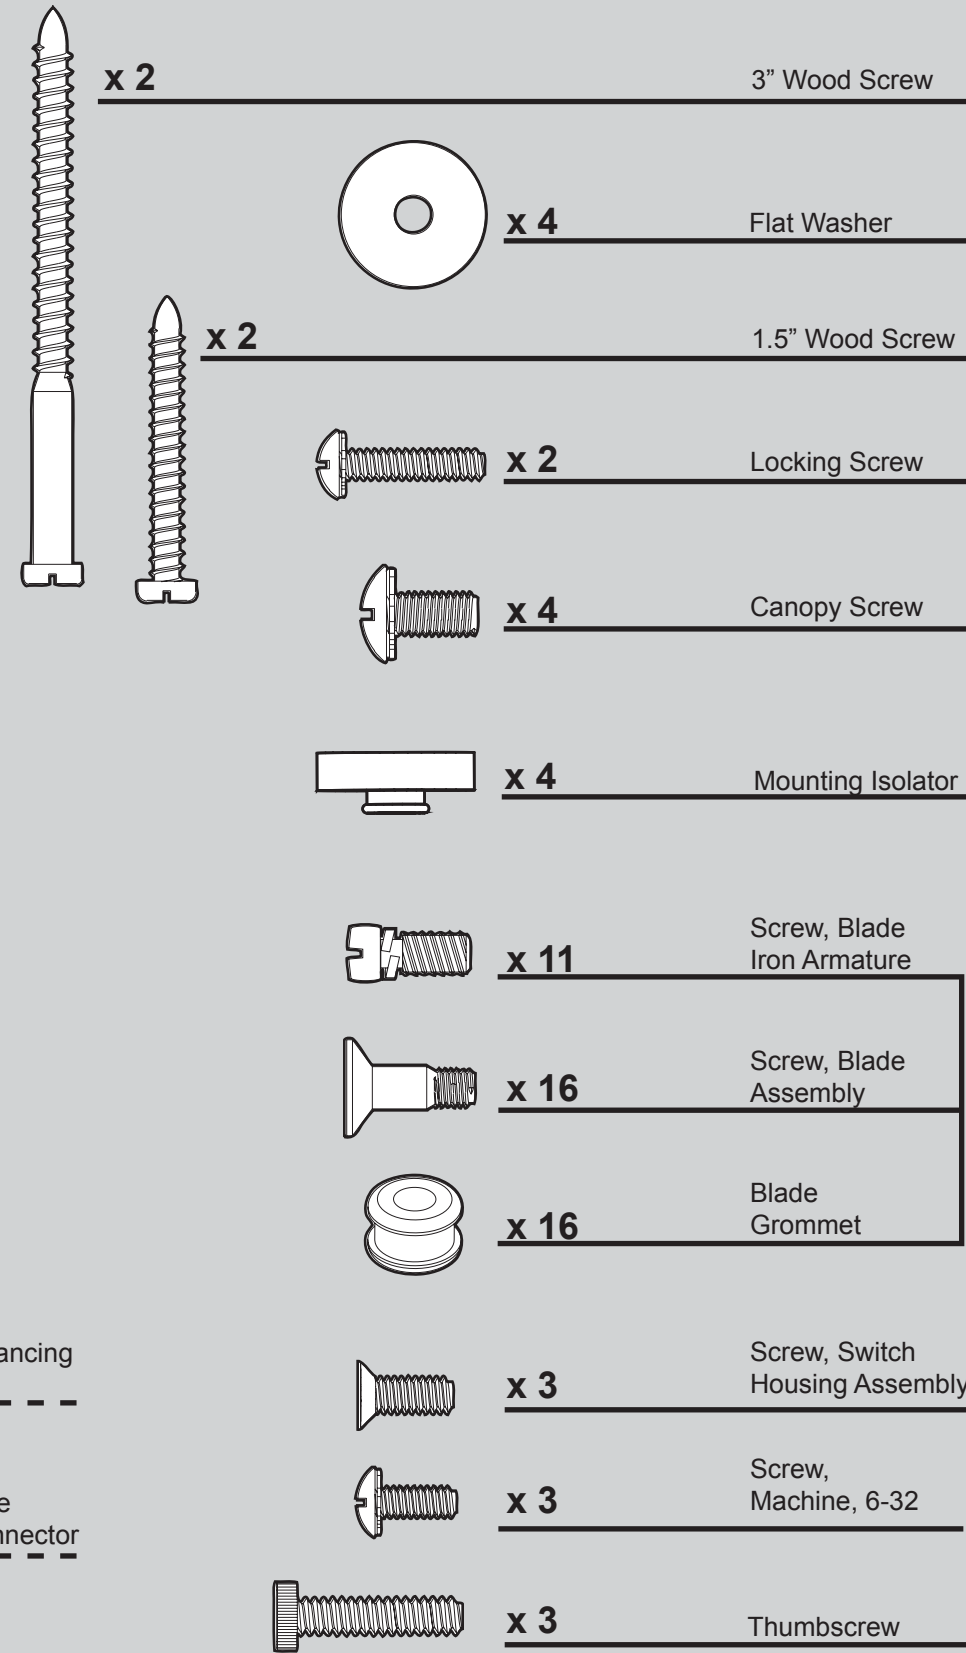

## Hardware

(Drawn to Scale)

## Fan Parts

(Not Drawn to Scale)

**REFER TO THE INSTALLATION MANUAL FOR FULL ASSEMBLY INSTRUCTIONS.**

Parts List	Model #	20810	20801
	Asm. Dwg. #	97419-01	97419-02
	Finish	White	Antique Pewter
Item Name	Qty	Part #	Part #
* Ceiling Plate	1	73846-01	73846-01
Mounting Isolator			
Canopy Screw			
Locking Screw			
Wood Screw 1.5"			
Wood Screw 3"			
Flat Washer			
Motor Cover	1	92511-03	92511-03
Switch Housing Assembly	1	93194-03	93194-14
Light Kit Assembly	1	87629-02	87629-03
Blade Iron Set	1	99631-05	99631-05
Blade Set	1	G0677-03	G0677-05
Screw, Blade Iron Armature	11	63755-05	63755-05
Hardware Kit	1	97419-00-860	97419-00-861
Blade Grommet			
Blade Assembly Screw			
Screw, Machine, 6-32			
Wire Connector			
Screw, Switch Housing Assembly			
Balancing Kit	1	65666-01	65666-01
Cap, Switch Housing	1	73853-01	73853-01
Plug Button	1	73854-01	73854-01
Thumbscrew	3	03077-01	03077-01
Light bulb / Bulb	1	65753-01	65753-01
Globe/Shade	1	84210-01	84210-01