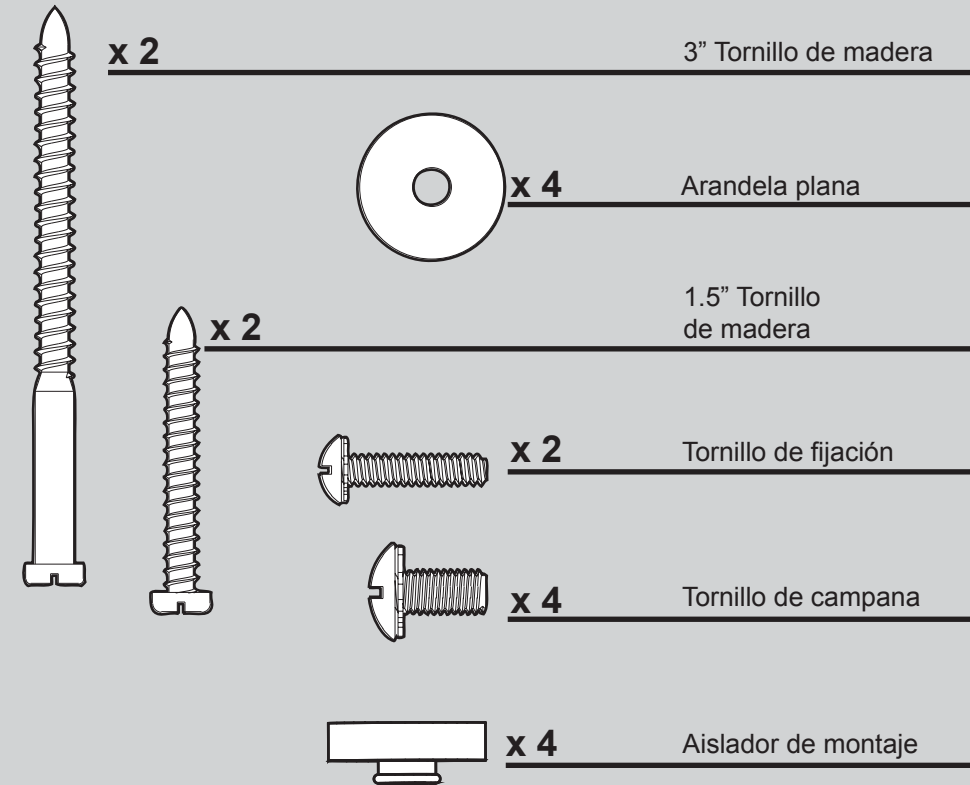

Materiales

(no dibujados a escala)