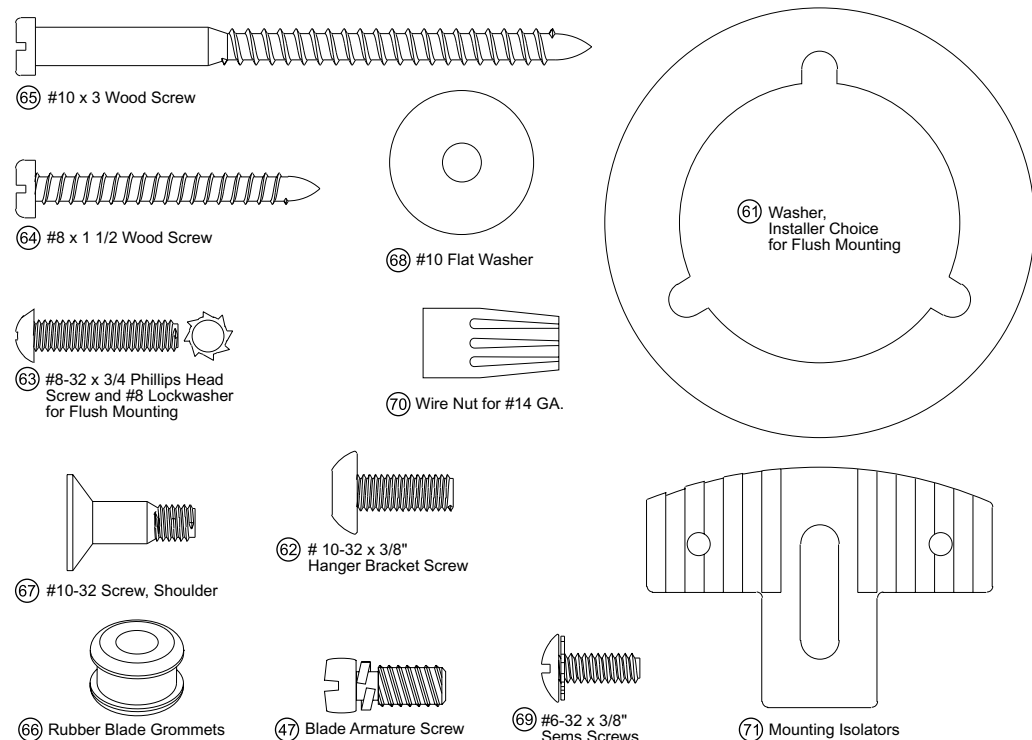

HUNTER
Hunter Fan Company
2500 Frisco Avenue
Memphis, TN 38114
www.hunterfan.com

Parts List