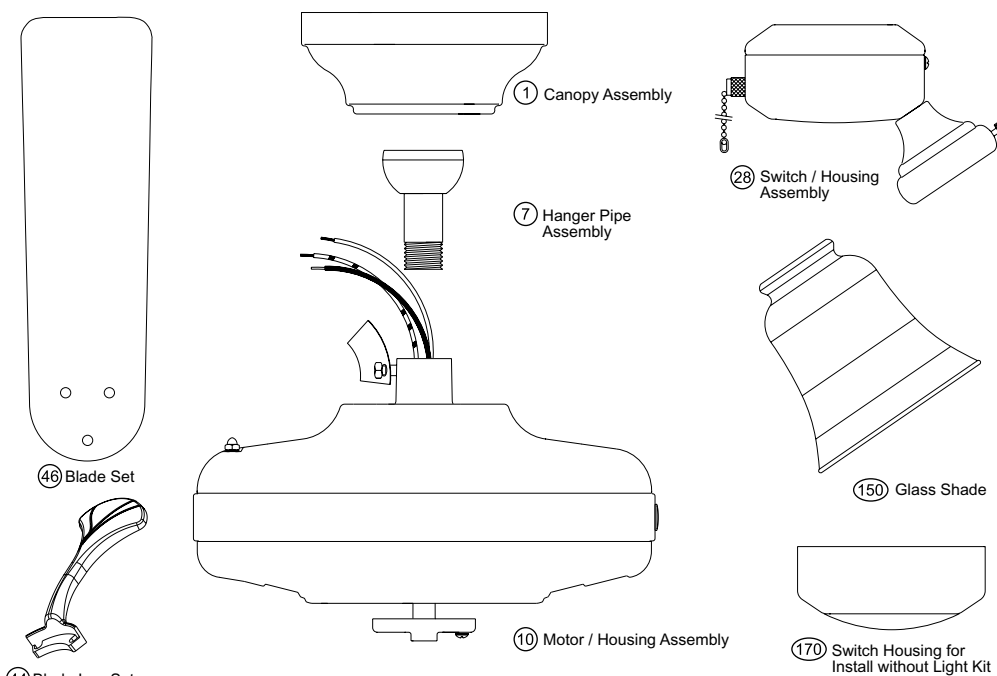

PARTS GUIDE

Using the Parts Guide below, check to make sure all parts are included in the box.
If parts are missing or damaged call 1-888-830-1326.
PLEASE DO NOT RETURN THIS PRODUCT TO THE STORE.

Before installing your fan, record the following information for your records and warranty assistance.

Fan Parts (Not Drawn to Scale)

Model Name _____
Catalog No. _____
Serial No. _____
Date Purchased _____
Where Purchased _____

Missing / Broken Parts: Call 1-888-830-1326

1. **Fan does not work:**
1. Reference the Trouble Shooting guide in your Instruction Manual.
  2. Call your Local Service Center.
  3. Call Technical Support at 901-248-2222.

For additional information on:
Hunter Products • Trouble Shooting
Dealer Location • Service Center Locator
Call 1-800-448-6837
www.hunterfan.com

Hardware (Drawn to Scale)