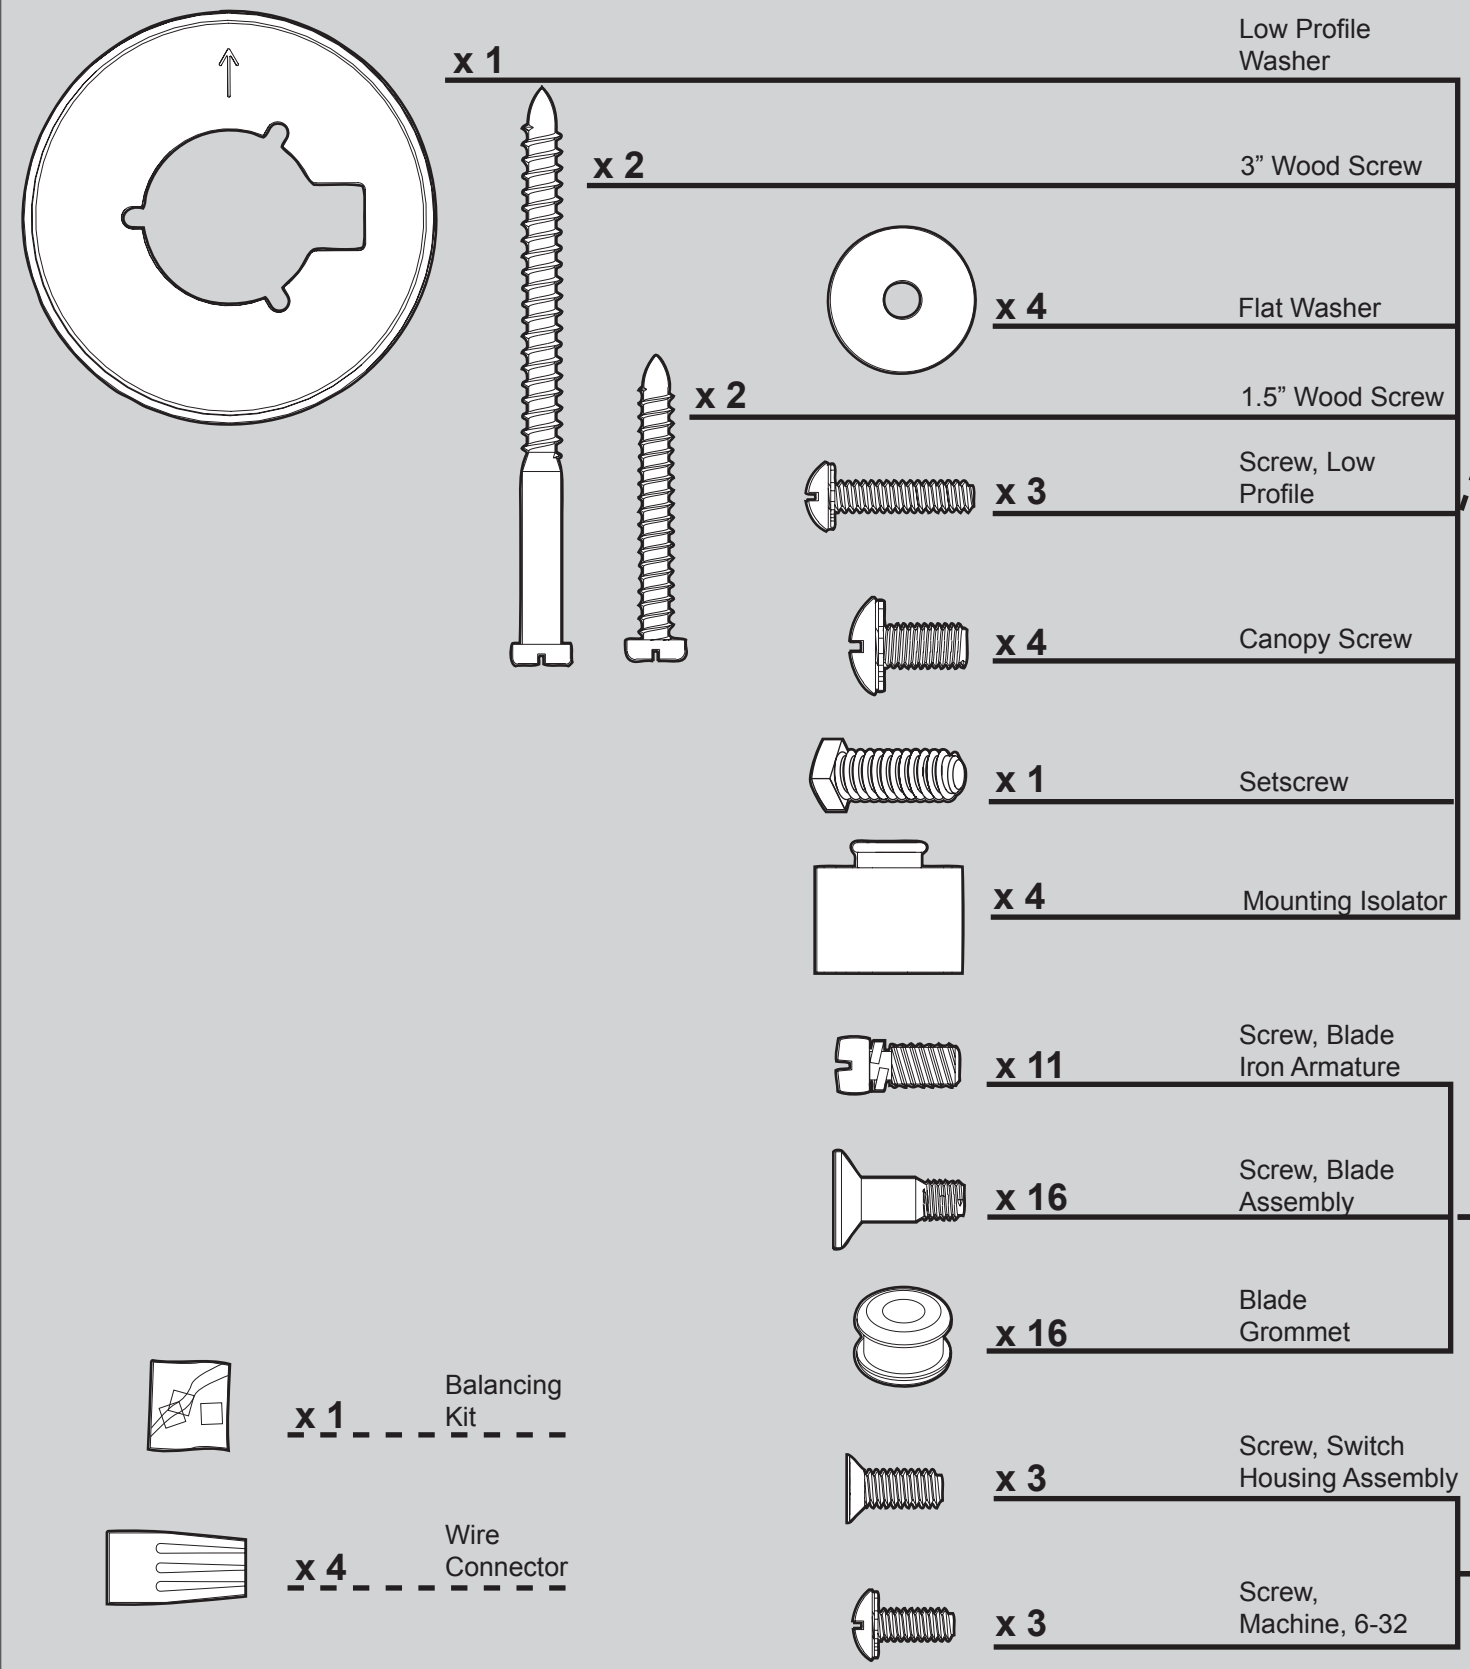

Hardware

(Drawn to Scale)