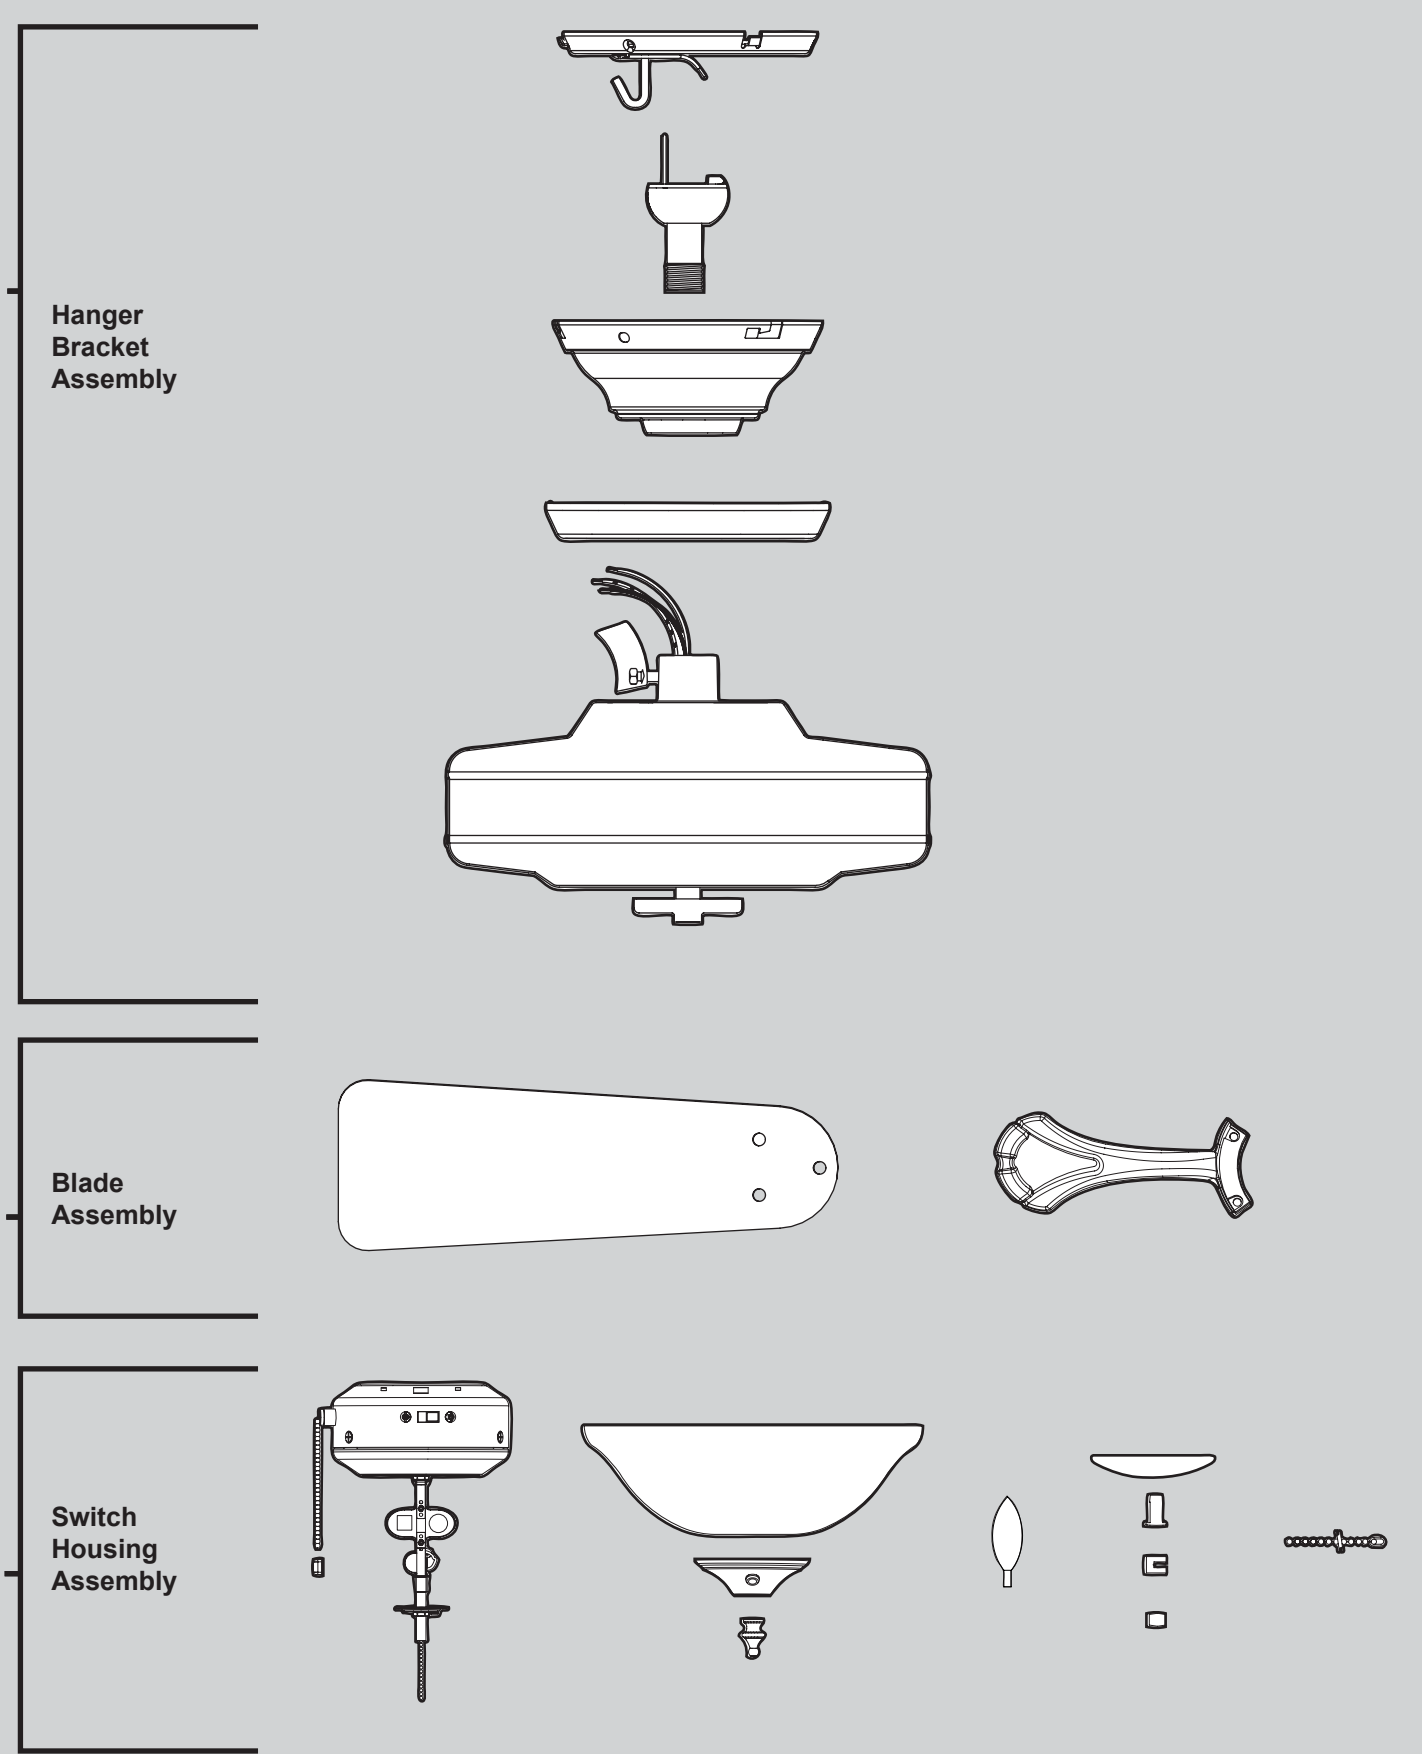

Fan Parts

(Not Drawn to Scale)