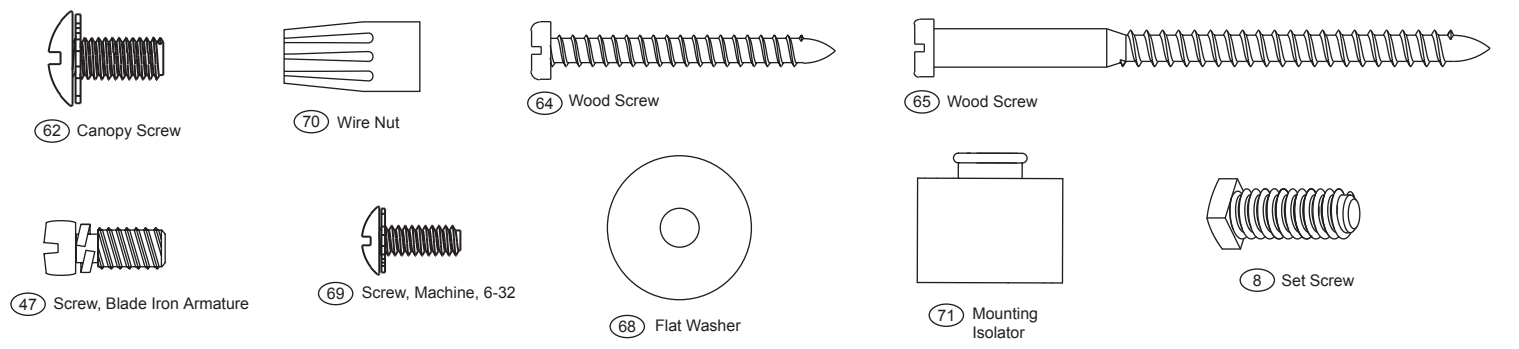

For additional information on:
Hunter Products • Trouble Shooting
Dealer Location • Service Center Locator
Call 1-800-448-6837
www.hunterfan.com

Hardware (Drawn to Scale)

Part List		Model #	23298
		Asm. Dwg. #	95142-01
		Finish	Amber Bronze
Item #	Item Name	Qty	Part #
1	* Hanging System Kit	1	94949-58-000
2	Ceiling Plate	1	-----
3	Canopy	1	-----
4	Canopy Trim Ring	1	-----
62	Canopy Screw	4	-----
64	Wood Screw	2	-----
65	Wood Screw	2	-----
68	Flat Washer	4	-----
71	Mounting Isolator	4	-----
7	Hanger Ball / Downrod Assembly	1	85770-04-373
8	Setscrew	1	03009-01-247
44	Blade Iron Set	1	85888-05-373
46	Blade Set	1	75147-67-000
47	Screw, Blade Iron Armature	10	63755-05-247
49	Light Kit Assembly	1	85889-01-373
60	* Hardware Kit	1	95142-00-850
66	Blade Grommet	15	05989-01-000
67	Blade Assembly Screw	15	63730-06-247
69	Screw, Machine, 6-32	3	74506-36-232
70	Wire Nut	4	05172-01-000
75	Balancing Kit	1	07570-01-000
86	Remote Control Receiver	1	85662-06-000
87	Remote Control Transmitter	1	85795-01-000
88	Remote Control Cradle	1	85662-01-000
150	Globe / Shade, Lower	1	94140-01-000
150a	Globe / Shade, Upper	1	95141-01-000