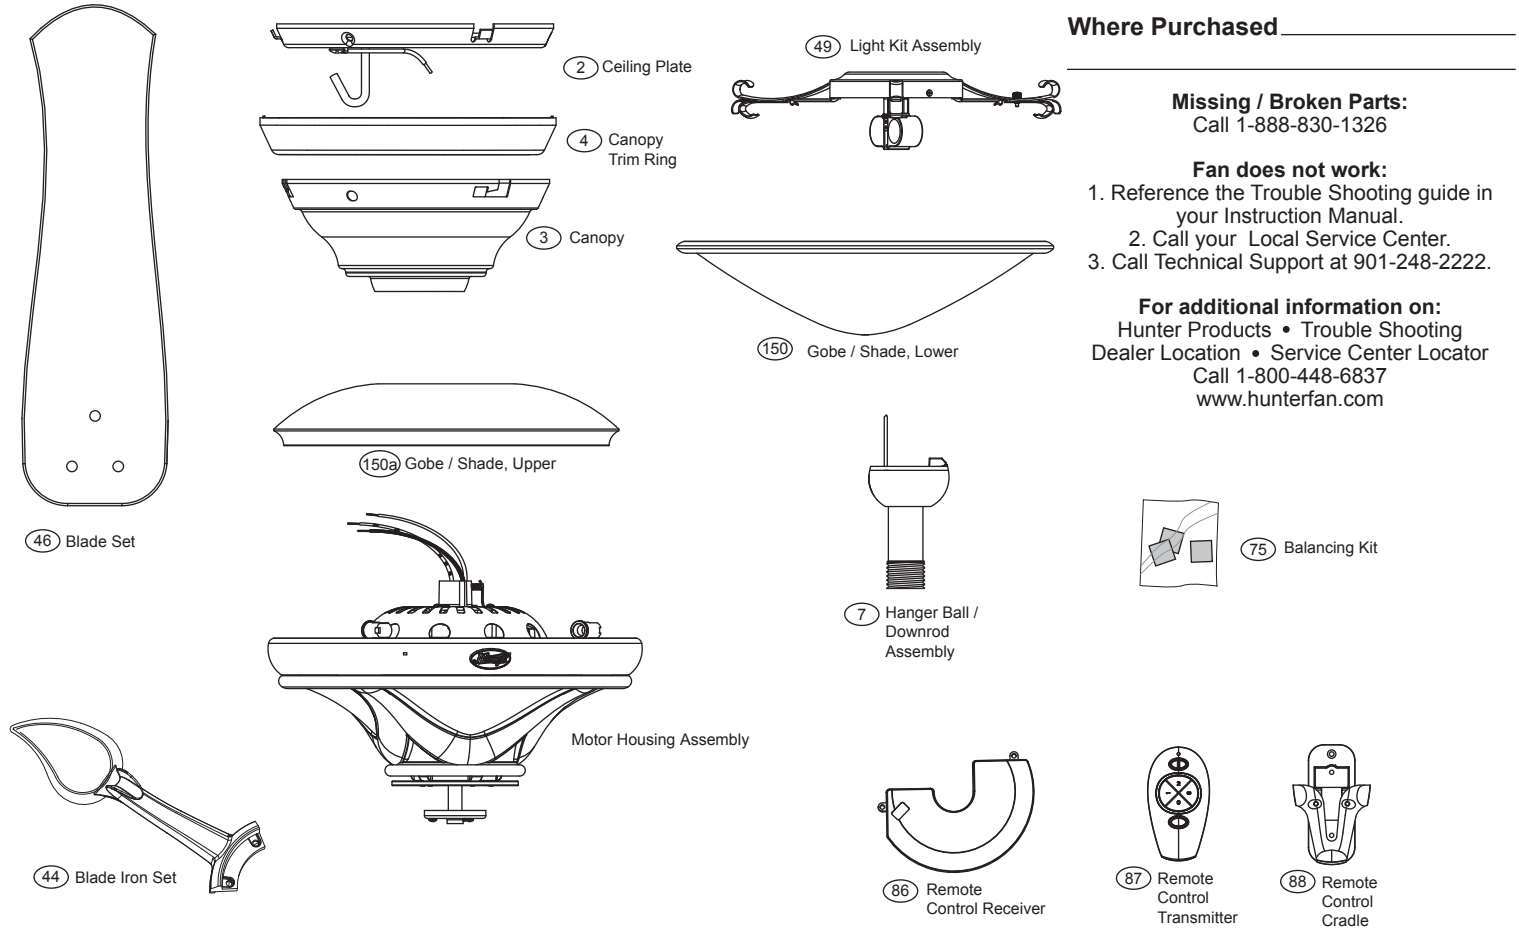

Fan Parts (Not Drawn to Scale)

Missing / Broken Parts:
Call 1-888-830-1326

1. **Fan does not work:**
1. Reference the Trouble Shooting guide in your Instruction Manual.
  2. Call your Local Service Center.
  3. Call Technical Support at 901-248-2222.

For additional information on:
Hunter Products • Trouble Shooting
Dealer Location • Service Center Locator
Call 1-800-448-6837
www.hunterfan.com

Hardware (Drawn to Scale)