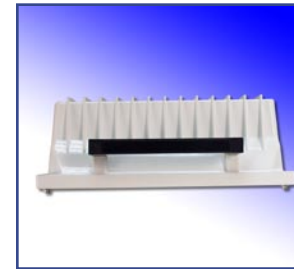

Deck Lights

Portable/Demountable mounts

Telescoping Tripods

Aerial & Platform mounts

Remote pole mounts

Thru-body pole mounts

Recessed body mounts

Light tower mounts

Magnafire is Perfect for:

- Fire Apparatus
- Patrol Vehicles
- Emergency and Disaster Response
- SWAT and Tactical Response
- DUI Enforcement & Check Points
- Search & Rescue
- Utility and Public Works
- Military Operations

Lifetime warranty on all brackets and clamps

New HID technology is 4x more efficient

Brightness

- Halogen infrared bulb technology produces 30-40% more light per watt than comparable standard halogen bulbs.
- Greater light output, at any angle, than many other 1500-watt and even 2000-watt low-profile or full-sized fixtures.
- Patented electro-polished mirror finish reflector produces more intense light.

Serviceability

- The one-piece lens assembly and front relamping ability make bulb changes easier than ever. Unlike extruded fixtures, it has a field replaceable modular reflector. Therefore, you can repair it without having to purchase a whole new light.
- The 12 volt H.I.D.'s internal electronics minimize space, time consuming remote wiring, and service time
- The Magnafire 3000's integral cooling fins are designed to allow for easy cleaning. This design helps prevent dirt and salt buildup which can lead to harmful corrosion and heat damage.