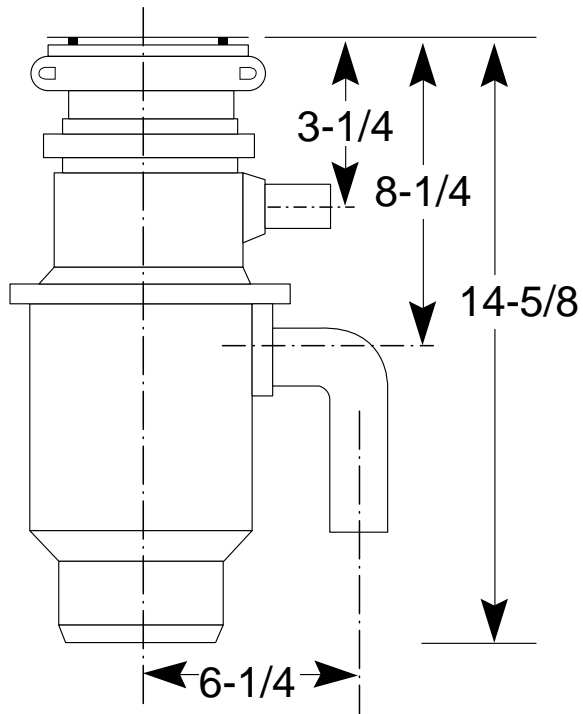

GE Appliances

GFC1000Y—Continuous Feed Disposer

Disposall® Food Waste Disposer Dimensions (in inches)

Inlet/Outlet Diameters	
Dishwasher inlet diameter (in.)	$\frac{7}{8}$
Drain outlet diameter (in.)	$1\frac{1}{2}$