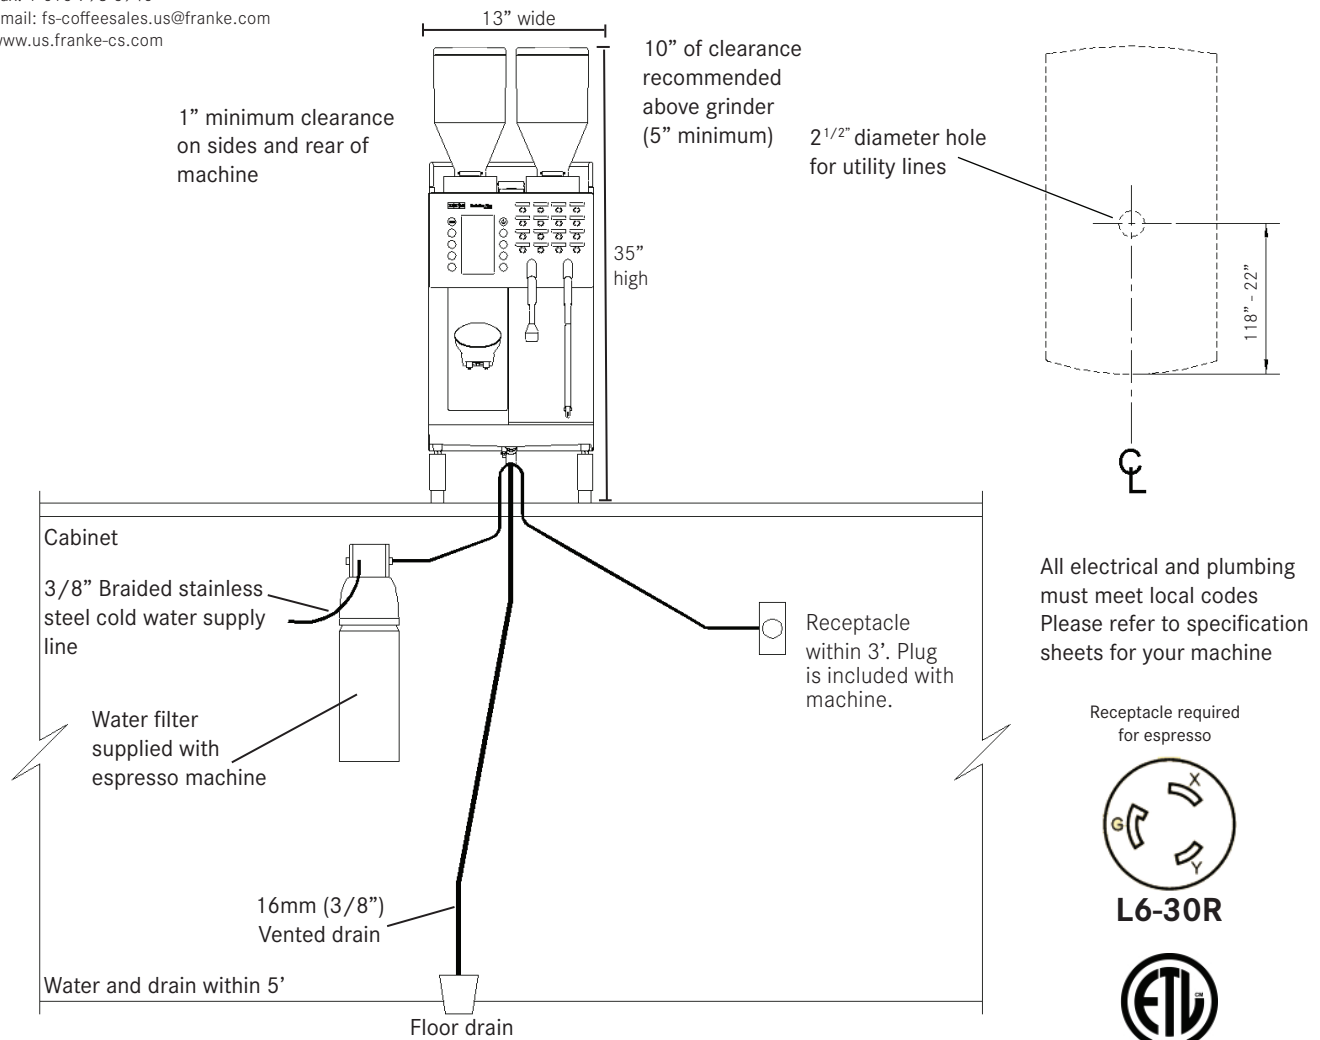

EVOLUTION ASP

E 2M HD ASP

Franke Coffee Systems Americas

800 Aviation Parkway
Smyrna, TN USA 37167
Tel: 1 800 310 5710
Fax: 1 615 793 5940
email: fs-coffeesales.us@franke.com
www.us.franke-cs.com

Unit	Height	Width	Depth	Ship weight	Voltage/Phase/Cycle	Wattage	Amp Load	Amp Circuit	Plug	Water line	Water hardness	Drain
Espresso	35"	13"	24"	135 lbs	208-240/1/60	4800	24 A	30 A	NEMA L6-30P	G 3/8"	1-5 gpg	16mm ID vented