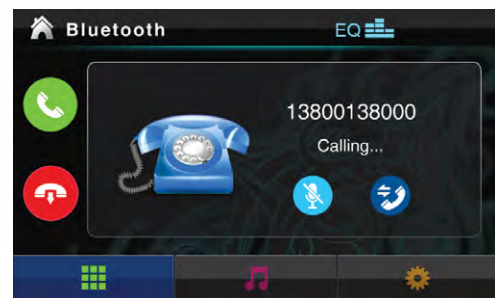

Fahrenheit

2015

FARENHEITUSA.COM

MHL MobileLink X2 mobile device integration enables complete control of your smartphones and tablets. Conveniently launch any application, post social media updates, or play your own videos and all other content on your mobile device. Your smart device display is mirrored to the head units larger LCD screen, and all commands are sent via Bluetooth 3.0 connection. MHL MobileLink X2 ensures safe, hands-free operation of your smart device without the distractions of locating & handling the device. MHL MobileLink X2 integration cables are available for select Android enabled devices.

Bluetooth V3.0 with Enhanced Data Rate increases traditional data transfer rates to 2.1 Mbit/s. This lightning quick information transfer increases clarity & virtually eliminates unwanted distortion during calls and wireless MP3 audio playback. Most Bluetooth enabled Smartphones will transfer phone book contacts, view recent call logs, and stream MP3 audio tracks.