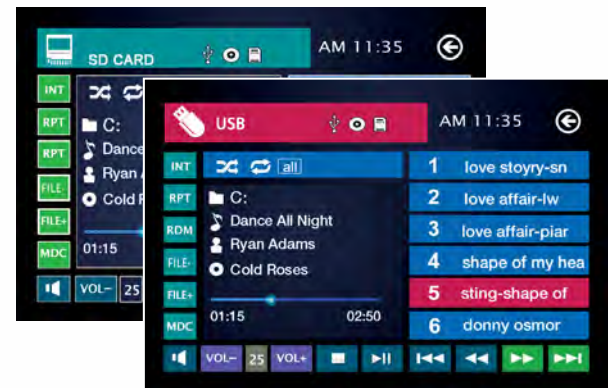

DIGITAL MEDIA PLAYER

Play audio, video, and picture files through Mobile 8 from DVD, CD, or 32GB SD/USB flash drive. Supports MP3 & WAV audio files & MP4 video files, and JPG pictures.