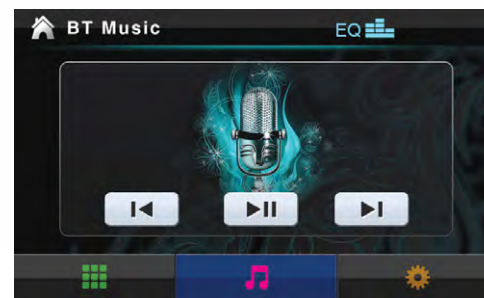

Fahrenheit

2015

FARENHEITUSA.COM

MHL MobileLink X2 mobile device integration enables complete control of your smartphones and tablets. Conveniently launch any application, post social media updates, or play your own videos and all other content on your mobile device. Your smart device display is mirrored to the head units larger LCD screen, and all commands are sent via Bluetooth 3.0 connection. MHL MobileLink X2 ensures safe, hands-free operation of your smart device without the distractions of locating & handling the device. MHL MobileLink X2 integration cables are available for select Android enabled devices.

Bluetooth V3.0 with Enhanced Data Rate increases traditional data transfer rates to 2.1 Mbit/s. This lightning quick information transfer increases clarity & virtually eliminates unwanted distortion during calls and wireless MP3 audio playback. Most Bluetooth enabled Smartphones will transfer phone book contacts, view recent call logs, and stream MP3 audio tracks.