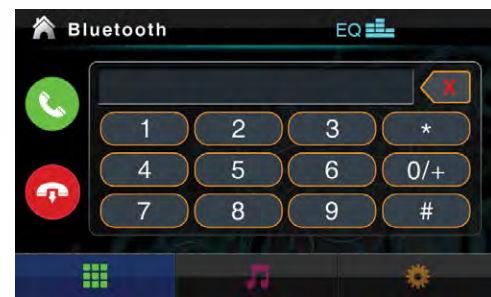

Fahrenheit

2015

FARENHEITUSA.COM

MHL MobileLink X2 mobile device integration enables complete control of your smartphones and tablets. Conveniently launch any application, post social media updates, or play your own videos and all other content on your mobile device. Your smart device display is mirrored to the head units larger LCD screen, and all commands are sent via Bluetooth 3.0 connection. MHL MobileLink X2 ensures safe, hands-free operation of your smart device without the distractions of locating & handling the device. MHL MobileLink X2 integration cables are available for select Android enabled devices.

Bluetooth V3.0 with Enhanced Data Rate increases traditional data transfer rates to 2.1 Mbit/s. This lightning quick information transfer increases clarity & virtually eliminates unwanted distortion during calls and wireless MP3 audio playback. Most Bluetooth enabled Smartphones will transfer phone book contacts, view recent call logs, and stream MP3 audio tracks.