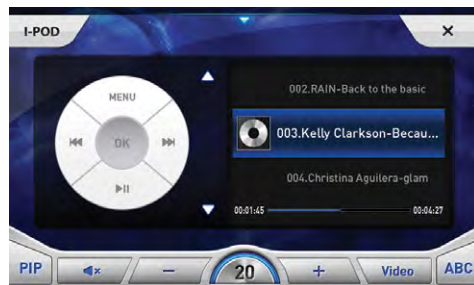

Picture-in-Picture

INGENIX is the first to bring the Picture-in-Picture function into the car. PIP allows uninterrupted video playback while simultaneously viewing the GPS navigation map in real time, as it happens. The picture can be re-sized and positioned to 3 different ratios.

Full iPod Control Integration

Scroll through your iPhone, iPod Touch, Classic, or Nano to find your favorite tracks. Search options include by Album, Artist, Genre, Playlist, or entire track list. Jump through lists by first alpha character scrolling.