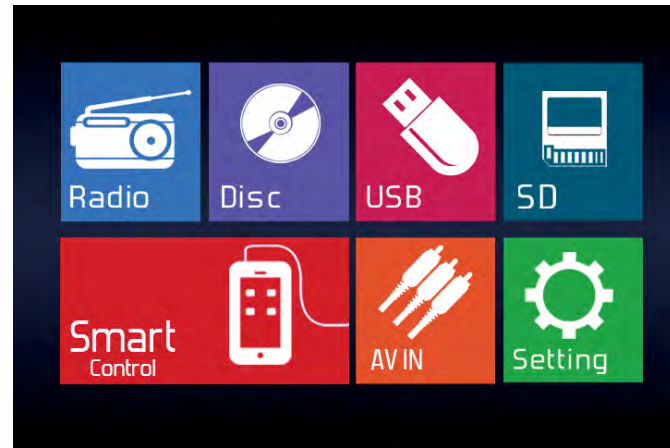

HANDS-FREE CALLING & MEDIA PLAYBACK WITH BLUETOOTH V2.0

Safely make and receive hands-free phone calls, scroll contacts lists, and stream MP3's via A2DP from your enabled Smartphone. Most Bluetooth enabled Smartphones seamlessly pair with Mobile 8, without surfing through multiple settings menus or entering random passcodes.

DIGITAL MEDIA PLAYER

Play audio, video, and picture files through Mobile 8 from DVD, CD, or 32GB SD/USB flash drive. Supports MP3 & WAV audio files & MP4 video files, and JPG pictures.

TI-103B

1-DIN MOBILE 8 MULTIMEDIA SOURCE UNIT W/ DETACHABLE 10.3" LCD TOUCH SCREEN

Motorized 10.3" LCD Touchscreen w/ Angle Adjustment
Theft Deterrent Detachable Faceplate w/ Carry Case
Standard & Extended Installation Sleeve & Trim Ring Included
iGlass Low Glare Anti-Reflection LCD Touch Screen Technology
Accepts Fahrenheit OEM & Steering Wheel Control Interface
Bluetooth V2.0 Hands Free Calling From Enabled Devices
A2DP Wireless MP3 Audio Playback From Enabled Devices
Playback from DVD & CD of MP3 & MP4
Playback from 32GB SD/USB of MP3 & MP4
ID3 MP3 Tag Reading for Track & Artist Information
AUX A/V Input for Personal Media Devices
90° Angle USB & AUX A/V Input Cable Included
Front & Rear Pre-Amp Audio Outputs
Variable Subwoofer Pre-Amp Output
Video Output for Auxiliary Devices
Rear View Camera Input w/ Trigger
52w x 4 MOSFET Speaker Outputs
Custom & Preset Equalizer Settings
Multi-Region FM Frequency Stepping
1,024x600 High Definition Widescreen Resolution
400 NIT Energy Efficient LED Display Backlight

TI-930B

1-DIN MOBILE 8 MULTIMEDIA SOURCE UNIT W/ DETACHABLE 9.3" LCD TOUCH SCREEN