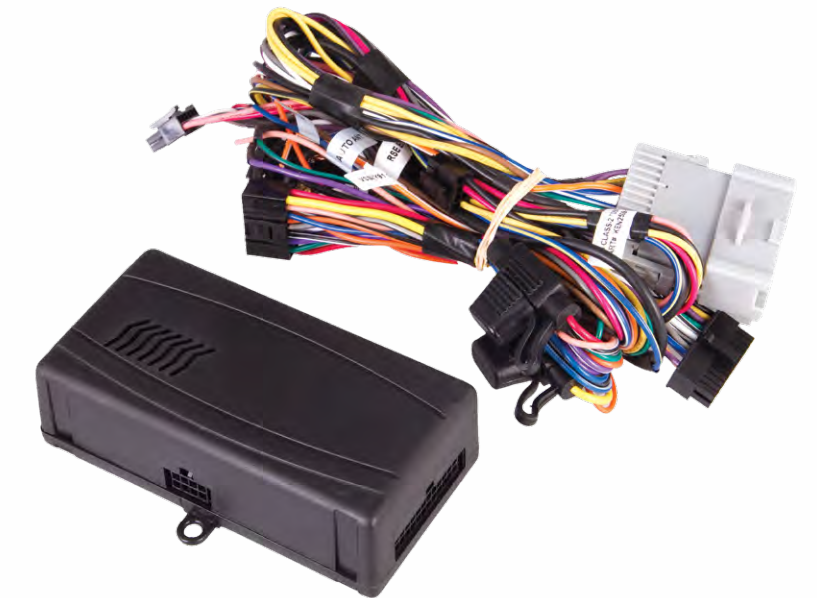

OEM In-Vehicle Technologies Have Advanced Significantly In Recent Years. As More Vehicles Land On Showroom Floors With Advanced Network Systems, The Ability To Integrate Aftermarket Source Units Has Become Essential. Fahrenheit Is Excited To Introduce Its Series Of Aftermarket OEM Integration Modules & Universal Steering Wheel Control Interface. Communication, Safety, And Convenience Features That Otherwise Would Be Lost Are Retained While Enjoying Added Aftermarket Entertainment. All Modules Are Pre-Fitted With Fahrenheit Source Unit And Vehicle Make/Model Specific Wire Harnesses, Creating Plug-N-Play Installation For All Ingenix, Inteq, Mobile 8 & Multimedia Receivers. Visit Fahrenheitusa.com For Complete Vehicle Application Guides.