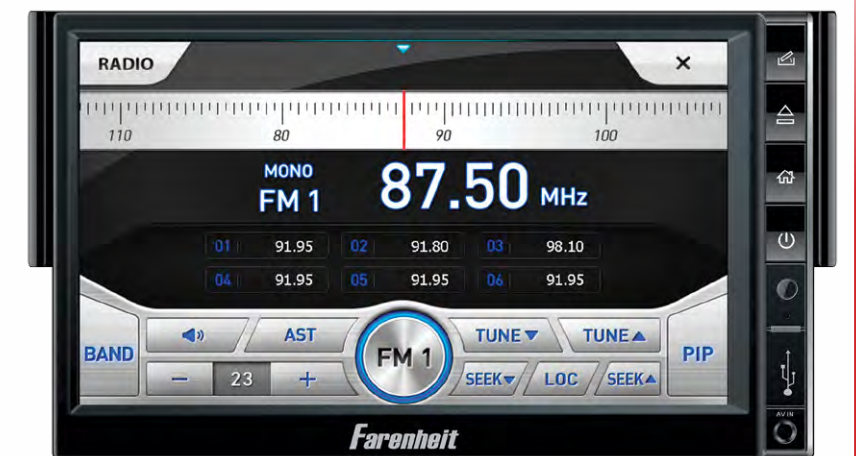

F-721NX

1-DIN INGENIX GPS NAVIGATION SOURCE UNIT W/ DETACHABLE 7" LCD TOUCH SCREEN

Motorized 7" LCD Touch Screen w/ Angle Adjustment
Theft Deterrent Detachable Faceplate w/ Carry Case
Turn-By-Turn GPS Navigation Powered by TomTom
Accepts Fahrenheit OEM & Steering Wheel Control Module
Bluetooth V2.1+EDR Calling from Enabled Phone
A2DP MP3 Audio Playback from Enabled Device
Complete iPod Integration with Accessory IP-5C
Playback from DVDR/RW or CDR/RW of MP3, MP4, & More
Playback From 32GB SD Card or USB of MP3, MP4, & More
AUX A/V Input for Personal Media Devices
ID3 Tag Reading for Track & Artist Information
Front, Rear, & Subwoofer 4V Pre-Amp Outputs
Variable Subwoofer Pre-Amp Output
Video Output for Auxiliary Devices
Rear View Camera Input w/ Trigger
7-Band Custom Digital Signal Processor
Multi-Region FM Frequency Stepping
52wx4 MOSFET Speaker Outputs
800x480 Widescreen Resolution
400 NIT LED Backlight Brightness