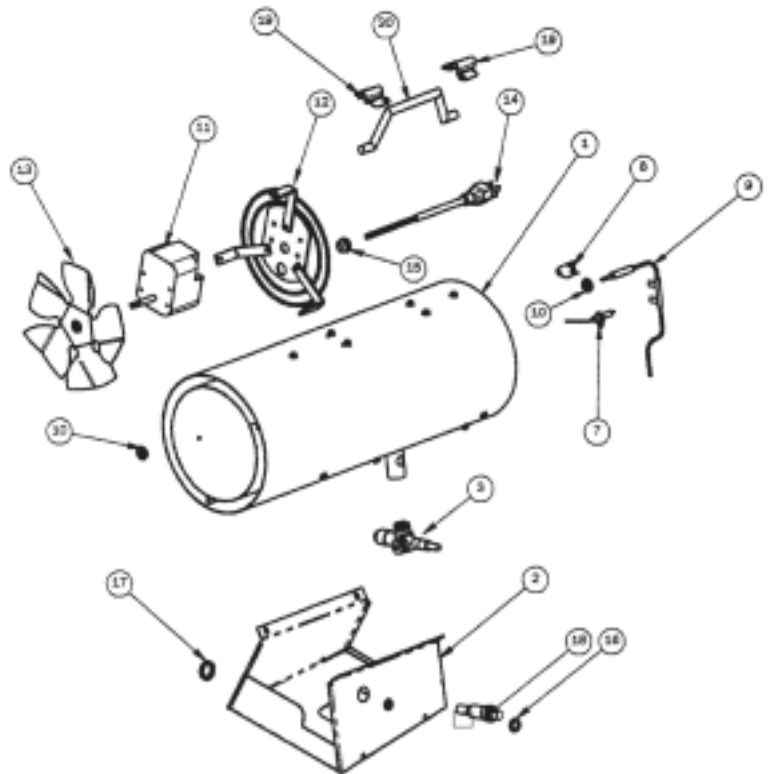

## Model Numbers

MH35LPTS

Key No.	Part No.	Description
1	00333	CONT M-N SS PORT 3/8MPXI/4MP
2	02455	BURNR/LTFR PORTABLES/D1096
3	05455	ORIFICE/BURNER #55 DRILL
4	09352	THERMOCOUPLE ASSY/18"
5	09357	TIP-OVER SWITCH 6" LEAD(PORT)
6	09371	JUNCTION BLK ADPTR KIT/TIPSW
7	11663	REG L/P 27.5" W.C. OUT
8	CR705	IGNITOR, MODEL#35
9	CR735	PIEZO, MODEL#35
10	70724	WHEEL, MODEL#35
11	70720	HANDLE
12	70721	HANDLE LOCKING KNOBS (2)
13	70723	LOWER MAIN FRAME ASSEMBLY

## Model Numbers

MH35FA

Key No.	Part No.	Description
1	10720	Heater Body Kit
2	2100	Control Box Assy
3	8079	Valve w/Thermocouple
*	1007	Hose & Regulator Assembly
*	2130	Wire Assembly
7	8080	Electrode
8	6168	High Limit Switch 240oF (116oC)
10	8091	Nut Hex M8 x 1 Fine Thd Thermocouple (qty. 2)
11	8076	Motor 0.74 A
12	2101	Grille Assembly
13	8077	Fan Blade, 6.75 x .75 Pitch
14	2113	Power Cord Assembly
15	8136	Bushing Strain Relief
16	8116	Nut Hex 5-28 TE Valve (qty. 2)
17	7161	Nut, Piezo
18	6473	Piezo Ignitor
19	7094	Clip Handle (qty. 2)
20	7095	Handle
*	M8494	Label, Model Warnings
*	70036	Label, Operating Instructions
*	8649	Manual, Operating Instructions/Parts List
*	M8497	Label, Model
*	8204	Label, Hang Tag, LP