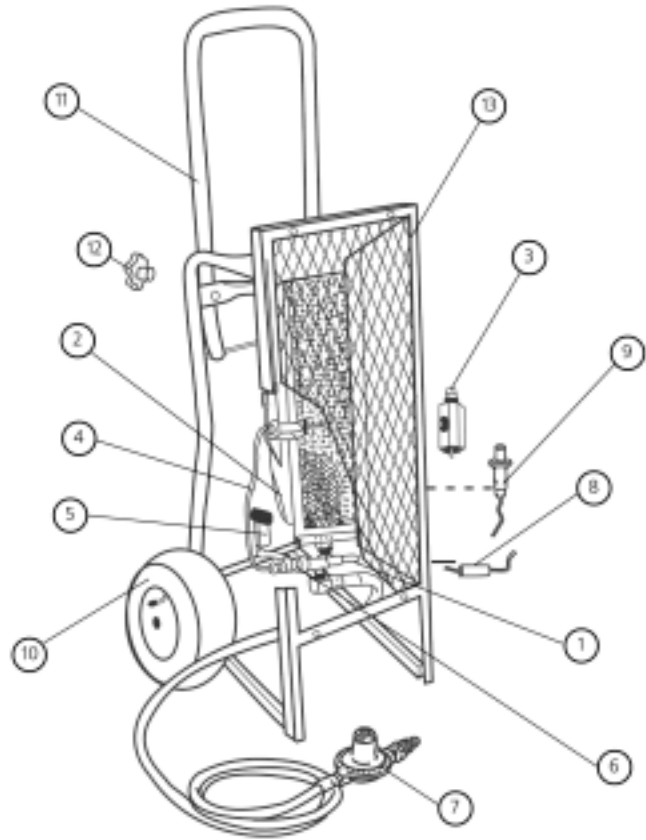

# 35,000 BTU HeatStar Infrared Propane Heater

## Model Numbers

MH35LPTS

Key No.	Part No.	Description
1	00333	CONT M-N SS PORT 3/8MPXI/4MP
2	02455	BURNR/LTFR PORTABLES/D1096
3	05455	ORIFICE/BURNER #55 DRILL
4	09352	THERMOCOUPLE ASSY/18"
5	09357	TIP-OVER SWITCH 6" LEAD(PORT)
6	09371	JUNCTION BLK ADPTR KIT/TIPSW
7	11663	REG L/P 27.5" W.C. OUT
8	CR705	IGNITOR, MODEL#35
9	CR735	PIEZO, MODEL#35
10	70724	WHEEL, MODEL#35
11	70720	HANDLE
12	70721	HANDLE LOCKING KNOBS (2)
13	70723	LOWER MAIN FRAME ASSEMBLY