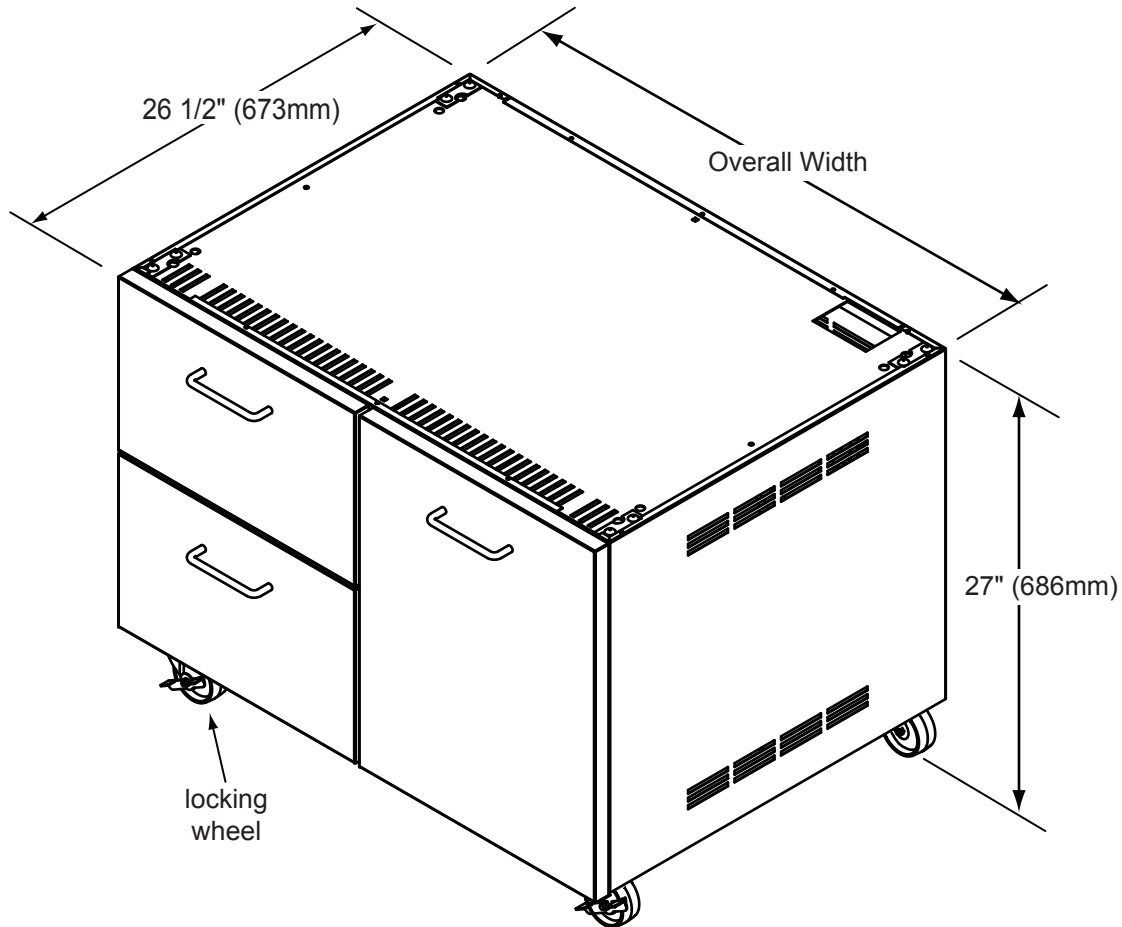

OBC36, OBC52, OBCW52

OBC(W)XX OVERALL DIMENSIONS

Model No.	Overall Width
OBC36	36 (914mm)
OBC52	52" (1321mm)
OBW52	52" (1321mm)

*Total depth with outdoor grill installed: 30"

Style and size varies with model number. OBC 36 shown.

NOTES:

1. See Epicure Outdoor Grill Planning Guide pages for dimensions and mounting locations.
2. All utilities are located at the right rear back of the cart.