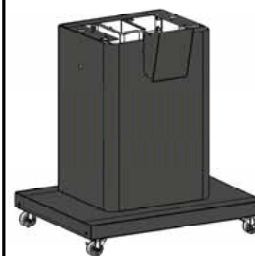

DC2 CART

Suggested Retail Price		$336.00		$225.00
Material		Stainless Steel		Painted Steel
Shipping Weight, lbs.		34		34
Fits		P Series T Series		P Series T Series
Side Shelves		See Shelving - Page 8		See Shelving - Page 8
12' Hose/Quick Disconnect		Not Included		Not Included