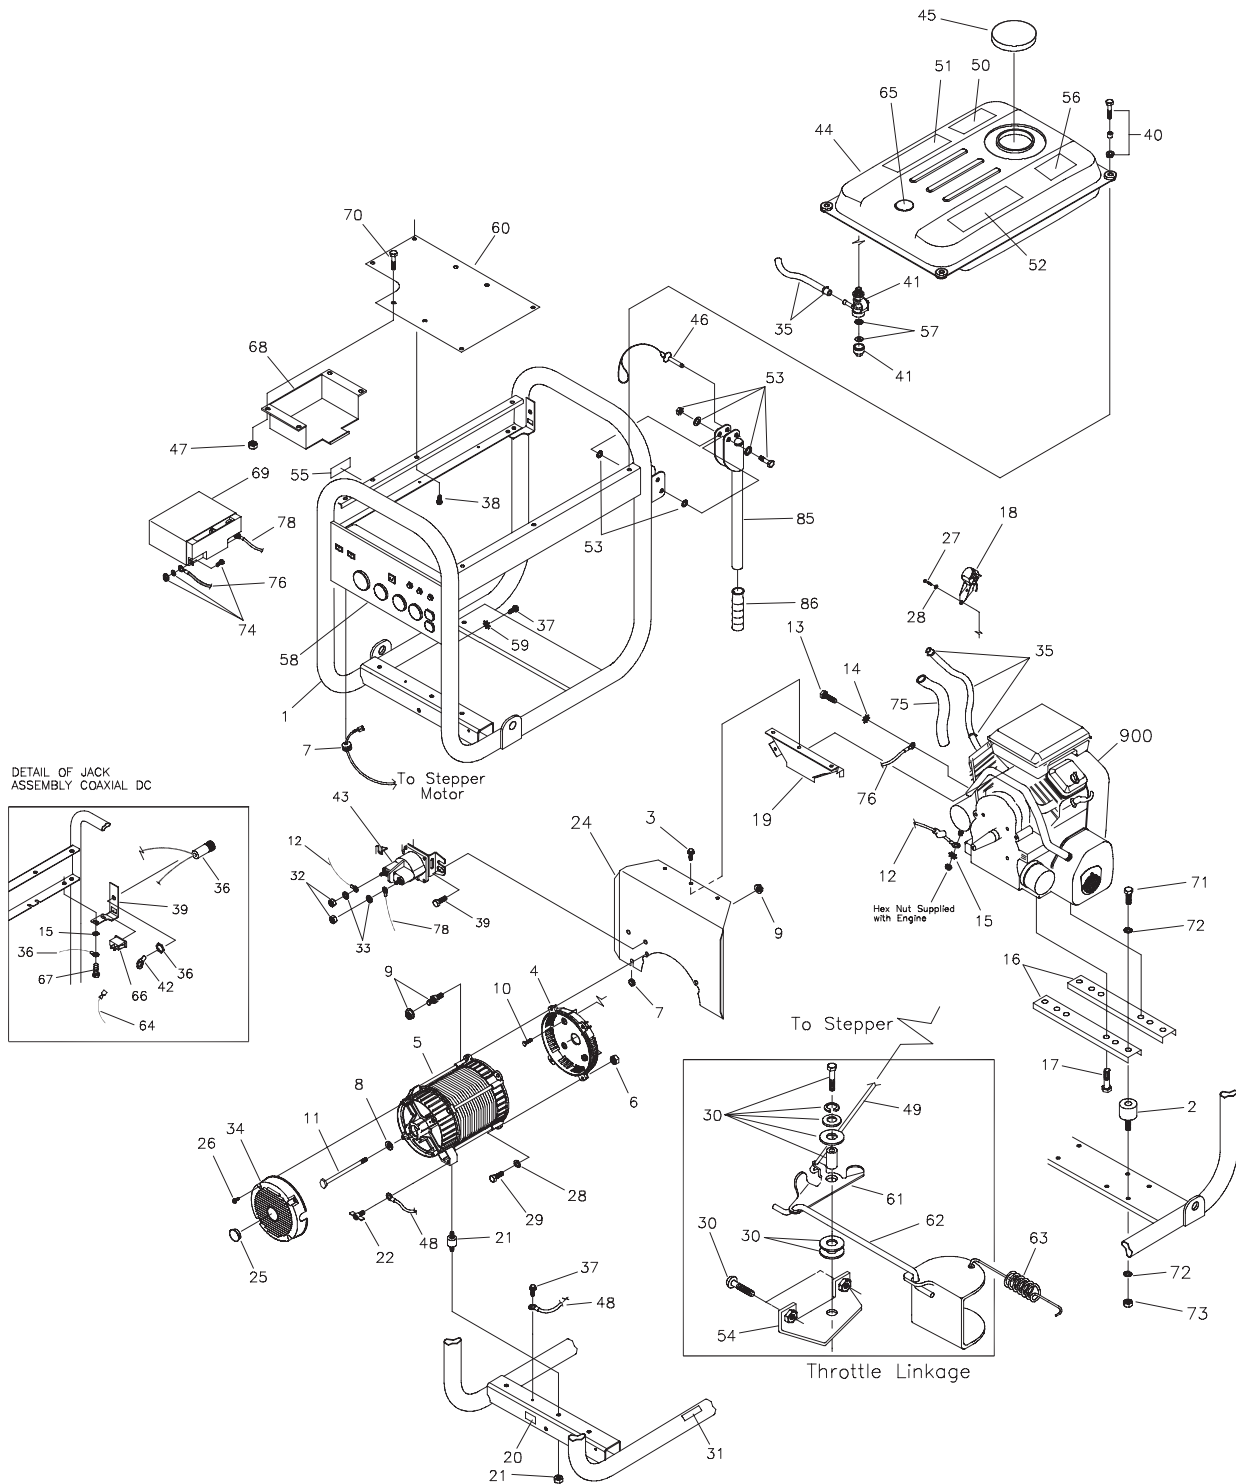

EXPLODED VIEW - MAIN UNIT

Copyright © 2008 Briggs & Stratton Power Products Group, LLC. All rights reserved. No part of this material may be reproduced or transmitted in any form by any means without the express written permission of Briggs & Stratton Power Products Group, LLC.