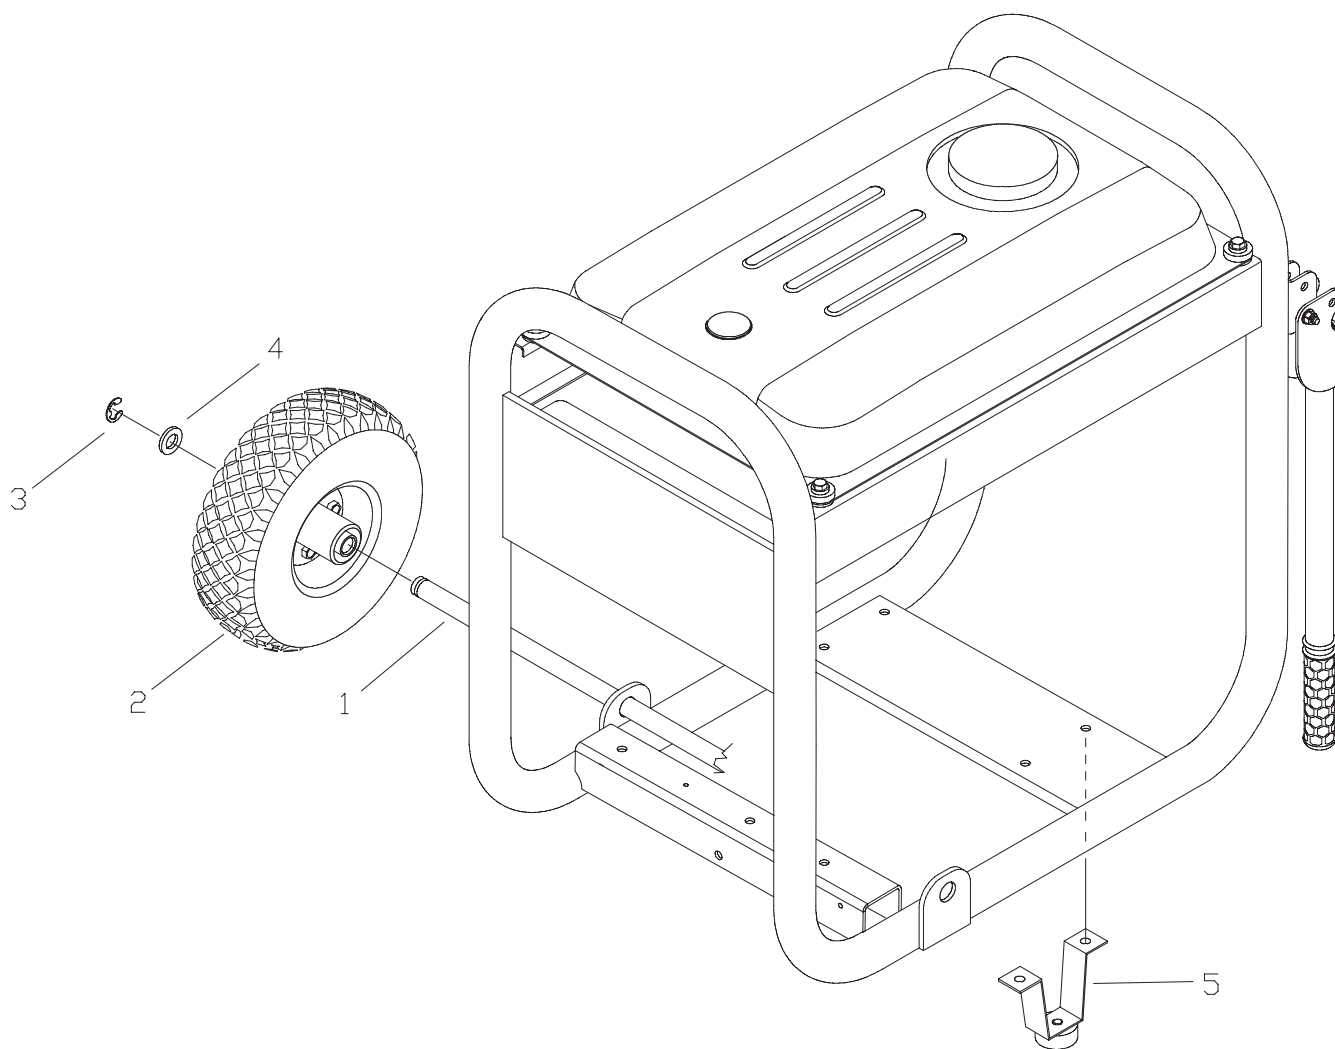

* - Items without part numbers are common fasteners and are available at your local hardware store.

EXPLODED VIEW AND PARTS LIST - ALTERNATOR

Item	Part #	Description
1	186059GS	ADAPTER, Mounting, Alternator
2	191952GS	ASSY, Rotor (Includes Item 11)
3	191953GS	STATOR
4	193336GS	RBC, (with O-Ring p/n 189197GS)
5	*	WASHER, 1/4-M6 Lock
6	66449KGS	BOLT, M6 - 1.0 x 200
7	66849GS	TAPTITE, M5 - 0.8 x 16
8	66386GS	ASSY, Holder, Brush
9	205858GS	BOARD, Circuit, System Control
10	81917GS	PIN, Roll, 4mm x 10
11	65791GS	BEARING

* - Items without part numbers are common fasteners and are available at your local hardware store.

EXPLODED VIEW AND PARTS LIST - WHEEL KIT

Item	Part #	Description
1	191267JGS	AXLE, 5/8" x 25.59"
2	B4966GS	WHEEL
3	191265GS	E-RING, 5/8
4	*	WASHER, 5/8
5	203977GS	ASSY, Leg, Support w/Vibration Mount