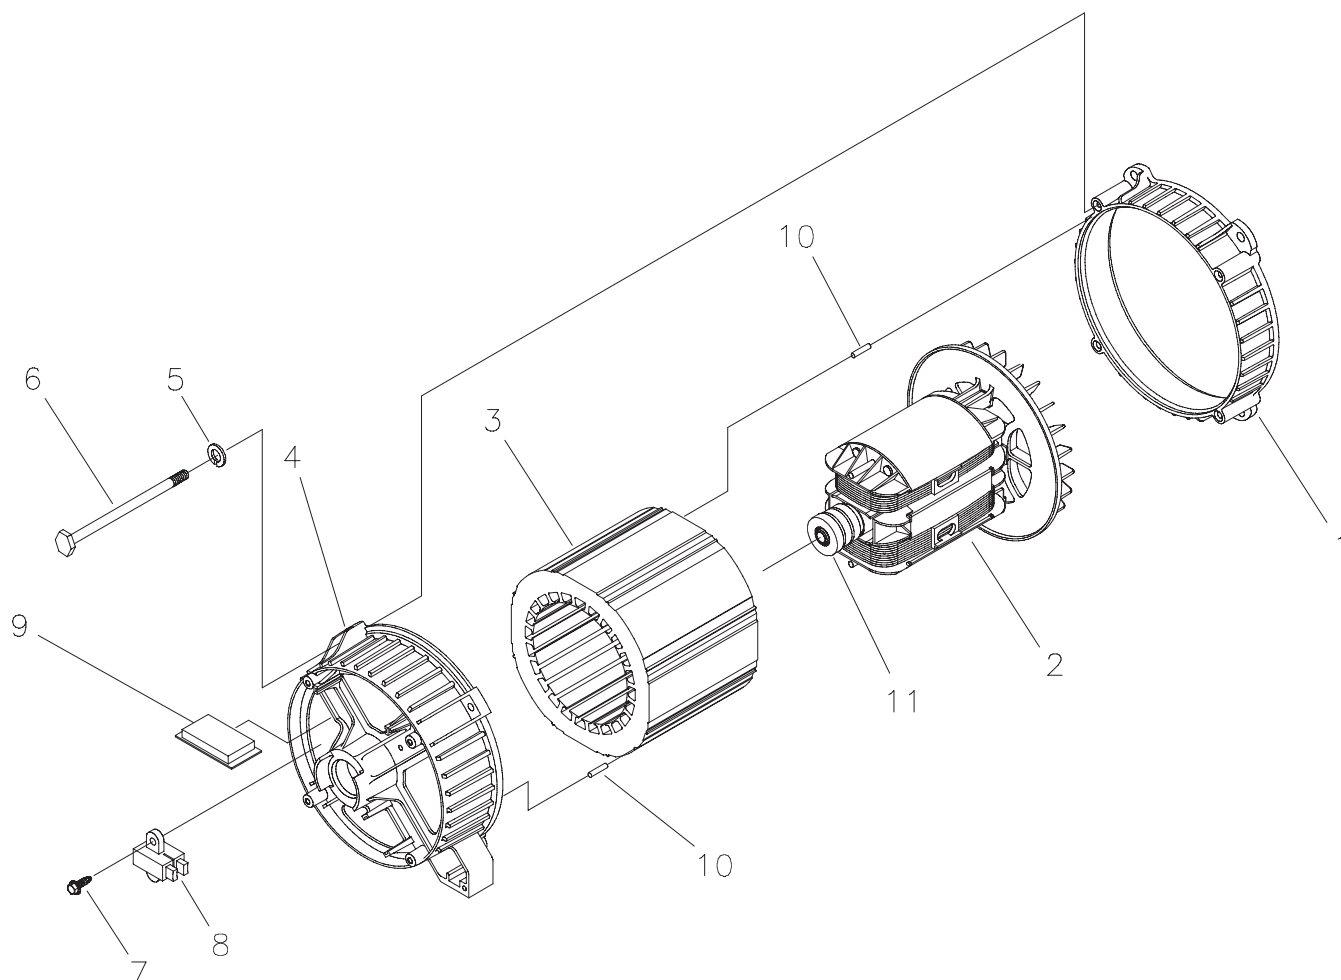

EXPLODED VIEW AND PARTS LIST - CONTROL PANEL

Item	Part #	Description	Item	Part #	Description
1	M199022GS	PANEL, Control	20	74190GS	OUTLET, 120V, 20A
2	201864GS	BOX, Control Panel	21	68759GS	OUTLET, 120V, 20A, Duplex
3	*	WASHER, Flat, #10 - M5	22	*	PHTS, 6 - 32 x 3/8"
4	*	LOCKWASHER, M5	23	195406GS	ASSY, PCB, Control, Stepper Motor
5	*	PPHMS, M5 - 0.8 x 12	24	64525GS	STANDOFF, Hex, 3/4"
6	*	WASHER, M6 - 1/4, Int. Shakeproof	25	62265GS	GROMMET
7	90418GS	OUTLET, 12V DC Snap	26	92953GS	TERMINAL, Block
8	191480BGS	BREAKER, Circuit, 40A, 2P	27	*	PPHMS, M4 - 0.7 x 20
9	191480AGS	BREAKER, Circuit, 30A, 2P	28	84028GS	TRANSFORMER, Idle Control
10	82538GS	SWITCH, Rocker	29	*	LOCKWASHER, M3
11	78653GS	SWITCH, Eng, Run-Stop	30	*	PHMS, M3 - 0.5 x 10
12	*	WASHER, Shakeproof, Int. #8	31	87962GS	BREAKER, Circuit, 10A, 12V
13	*	WASHER, Flat, M4	32	77314GS	THERMAL, Relay
14	*	LOCKWASHER, M4	33	188632GS	BOOT, Rubber Wire Outlet
15	*	NUT, M4 - 0.7	34	194273GS	TUBING
16	B4262GS	RECEPTACLE	35	199532GS	STRIP, Dual Row, TPA, 6 Circuit
17	75207GS	BREAKER, Circuit, 20A with hardware	36	199528GS	PLUG, Dual Row, Housing, 6 Circuit
18	43437GS	OUTLET, 120/240V, 30A			
19	68868GS	OUTLET, 120V, 30A			

* - Items without part numbers are common fasteners and are available at your local hardware store.

EXPLODED VIEW AND PARTS LIST - ALTERNATOR

Item	Part #	Description
1	186059GS	ADAPTER, Mounting, Alternator
2	191952GS	ASSY, Rotor (Includes Item 11)
3	191953GS	STATOR
4	193336GS	RBC, (with O-Ring p/n 189197GS)
5	*	WASHER, 1/4-M6 Lock
6	66449KGS	BOLT, M6 - 1.0 x 200
7	66849GS	TAPTITE, M5 - 0.8 x 16
8	66386GS	ASSY, Holder, Brush
9	205858GS	BOARD, Circuit, System Control
10	81917GS	PIN, Roll, 4mm x 10
11	65791GS	BEARING