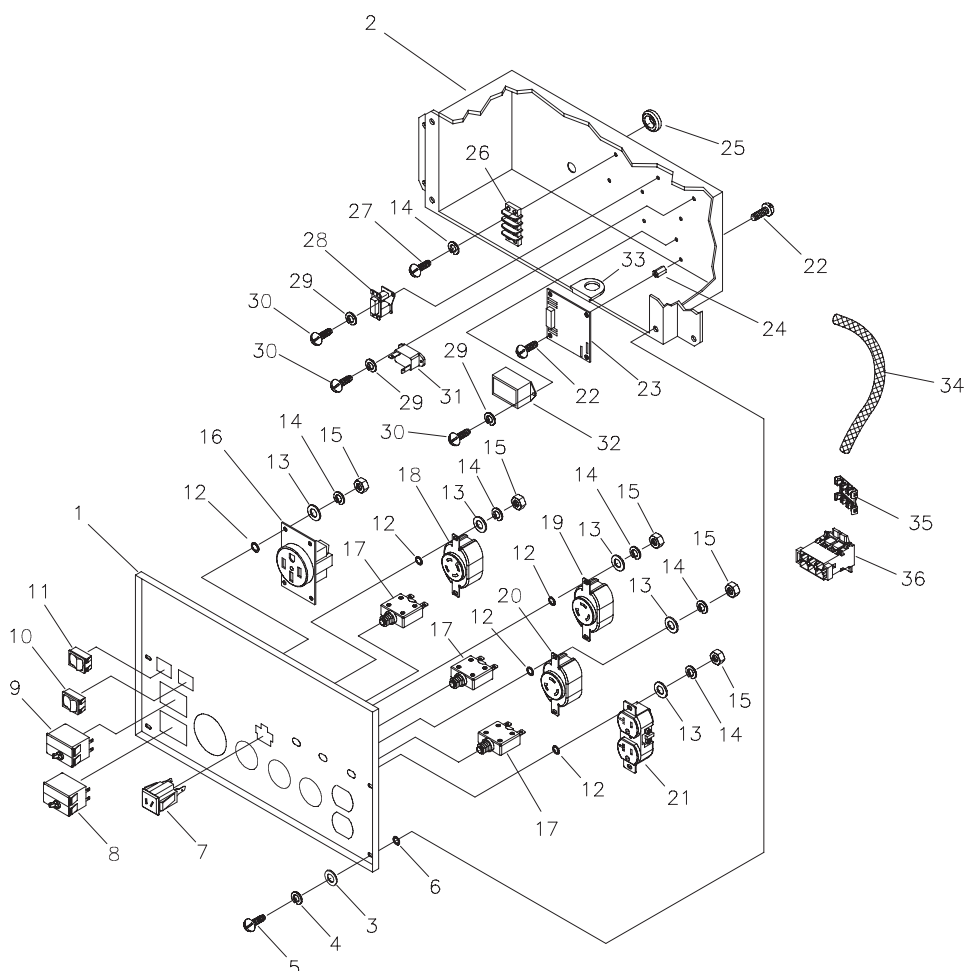

EXPLODED VIEW AND PARTS LIST - CONTROL PANEL

Item	Part #	Description	Item	Part #	Description
1	M199022GS	PANEL, Control	20	74190GS	OUTLET, 120V, 20A
2	201864GS	BOX, Control Panel	21	68759GS	OUTLET, 120V, 20A, Duplex
3	*	WASHER, Flat, #10 - M5	22	*	PHTS, 6 - 32 x 3/8"
4	*	LOCKWASHER, M5	23	195406GS	ASSY, PCB, Control, Stepper Motor
5	*	PPHMS, M5 - 0.8 x 12	24	64525GS	STANDOFF, Hex, 3/4"
6	*	WASHER, M6 - 1/4, Int. Shakeproof	25	62265GS	GROMMET
7	90418GS	OUTLET, 12V DC Snap	26	92953GS	TERMINAL, Block
8	191480BGS	BREAKER, Circuit, 40A, 2P	27	*	PPHMS, M4 - 0.7 x 20
9	191480AGS	BREAKER, Circuit, 30A, 2P	28	84028GS	TRANSFORMER, Idle Control
10	82538GS	SWITCH, Rocker	29	*	LOCKWASHER, M3
11	78653GS	SWITCH, Eng, Run-Stop	30	*	PHMS, M3 - 0.5 x 10
12	*	WASHER, Shakeproof, Int. #8	31	87962GS	BREAKER, Circuit, 10A, 12V
13	*	WASHER, Flat, M4	32	77314GS	THERMAL, Relay
14	*	LOCKWASHER, M4	33	188632GS	BOOT, Rubber Wire Outlet
15	*	NUT, M4 - 0.7	34	194273GS	TUBING
16	B4262GS	RECEPTACLE	35	199532GS	STRIP, Dual Row, TPA, 6 Circuit
17	75207GS	BREAKER, Circuit, 20A with hardware	36	199528GS	PLUG, Dual Row, Housing, 6 Circuit
18	43437GS	OUTLET, 120/240V, 30A			
19	68868GS	OUTLET, 120V, 30A			

* - Items without part numbers are common fasteners and are available at your local hardware store.

EXPLODED VIEW AND PARTS LIST - ALTERNATOR

Item	Part #	Description
1	186059GS	ADAPTER, Mounting, Alternator
2	191952GS	ASSY, Rotor (Includes Item 11)
3	191953GS	STATOR
4	193336GS	RBC, (with O-Ring p/n 189197GS)
5	*	WASHER, 1/4-M6 Lock
6	66449KGS	BOLT, M6 - 1.0 x 200
7	66849GS	TAPTITE, M5 - 0.8 x 16
8	66386GS	ASSY, Holder, Brush
9	205858GS	BOARD, Circuit, System Control
10	81917GS	PIN, Roll, 4mm x 10
11	65791GS	BEARING