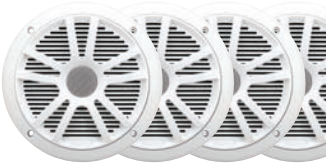

MARINE

RECEIVER AND SPEAKER PACKAGES

MCK508WB.6

MR508UABW
BLUETOOTH® | IN-DASH SINGLE-DIN MARINE
MP3-COMPATIBLE CD AM/FM RECEIVER

MR6W
6.5"–180 WATTS 2-WAY MARINE
LOUDSPEAKERS (PAIR)

MRANT10
MARINE DIPOLE
ANTENNA

MCK648W.6

MR648W
IN-DASH SINGLE-DIN MARINE MP3-COMPATIBLE
CD AM/FM RECEIVER

MR6W
6.5"–180 WATTS 2-WAY MARINE
LOUDSPEAKERS (PAIR)

MRANT10
MARINE DIPOLE
ANTENNA

35AC
3.5MM STEREO
AUXILIARY CABLE

MCKGB350W.6

MGR350B
BLUETOOTH® | (AUDIO STREAMING)
IN-DASH MARINE GAUGE
DIGITAL MEDIA
AM/FM RECEIVER

MR6W
6.5"–180 WATTS 2-WAY MARINE
LOUDSPEAKERS (PAIR)

MRANT10
MARINE DIPOLE
ANTENNA

MCKGB350B.6

MGR350B
BLUETOOTH® | (AUDIO STREAMING)
IN-DASH MARINE GAUGE
DIGITAL MEDIA
AM/FM RECEIVER

MR6B
6.5"–180 WATTS 2-WAY MARINE
LOUDSPEAKERS (PAIR)

MRANT10
MARINE DIPOLE
ANTENNA

MCK1309WB.64

MR1309UAB
BLUETOOTH® | IN-DASH SINGLE-DIN MARINE
MP3-COMPATIBLE DIGITAL MEDIA AM/FM RECEIVER

MR6W
6.5"–180 WATTS 2-WAY MARINE
LOUDSPEAKERS (2 PAIRS)

MRANT10
MARINE DIPOLE
ANTENNA

35AC
3.5MM STEREO
AUXILIARY CABLE