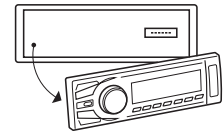

STREAM AND CONTROL
YOUR FAVORITE
MUSIC APPS

DIGITAL
MEDIA

MR1308UAB
BLUETOOTH® | IN-DASH SINGLE-DIN MARINE MP3-COMPATIBLE
DIGITAL MEDIA AM/FM RECEIVER (WHITE Finish)

MR1308UABK
BLUETOOTH® | IN-DASH SINGLE-DIN MARINE MP3-COMPATIBLE
DIGITAL MEDIA AM/FM RECEIVER (BLACK Finish)

DIGITAL
MEDIA

MR1306UA
IN-DASH SINGLE-DIN MARINE MP3-COMPATIBLE DIGITAL MEDIA AM/FM RECEIVER
(WHITE Finish)

RECEIVERS

FEATURES

MR1308UAB MR1308UABK MR1306UA

PLAYBACK

- MP3 / WMA
- BLUETOOTH® AUDIO STREAMING
  Stream and Control your Favorite Music APPs

INPUTS & OUTPUTS

- BLUETOOTH® HANDS-FREE
- USB Port
- SD Port
- Aux-In
- Compatible with Audio Output of iPod®/iPhone®, Smartphones, and MP3 Players
- Front Pre-Amp Output

GENERAL

- Wireless Remote Control
- Full Detachable Front Panel
- Switchable US & Europe Tuner Frequencies
- Zero Current Draw Memory (Retains Radio Preset Memory in case of Vehicle Battery Disconnect)
- PC Board with Conformal Coating
- Front Panel UV Coating
- Output Power: 50 W x 4 CH

iPod® and iPhone® are trademarks of Apple, Inc. registered in the U.S. and other countries. Google, Google Play and Android are registered trademarks of Google, Inc., in the U.S. and other countries. BOSS Audio Systems is not affiliated with Apple, Inc. or Google, Inc.

The Bluetooth® word mark and logos are registered trademarks owned by Bluetooth SIG, Inc. and any use of such marks by BOSS Audio Systems is under license. Other trademarks and trade names are those of their respective owners.