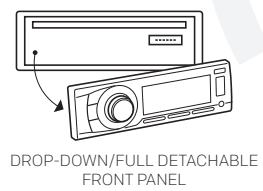

DROP-DOWN/FULL DETACHABLE FRONT PANEL