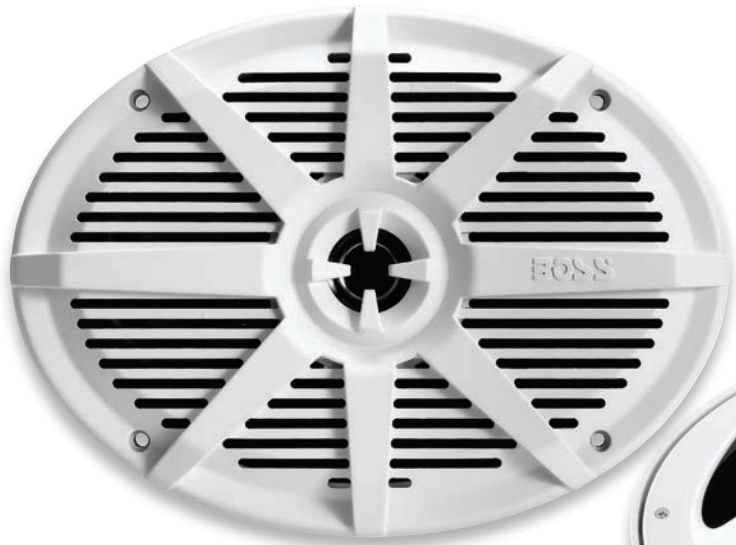

MARINE LOUDSPEAKERS