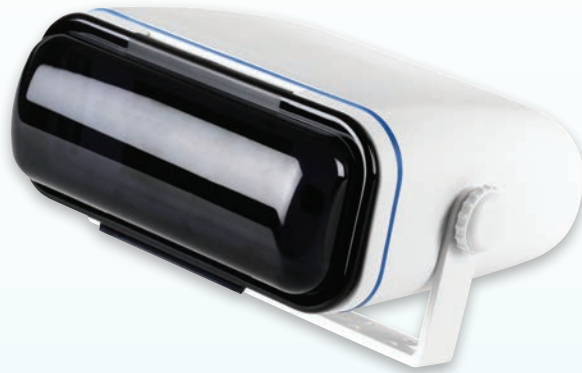

MARINE ACCESSORIES

MRH7 UNIVERSAL MARINE WATERPROOF RADIO COVER

- Poly-carbonate Tinted Front Panel
- UV-stabilized ABS Plastic Housing
- Impact-resistant ABS
- Sealed with Heavy Duty Gasket
- Adjustable Universal Mounting Bracket
- External Wiring for Power, Speakers and Preamp