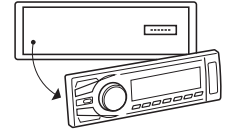

STREAM AND CONTROL  
YOUR FAVORITE  
MUSIC APPS

DIGITAL  
MEDIA

FULL DETACHABLE  
FRONT PANEL

WIRELESS RC

**MR1308UAB**  
BLUETOOTH® | IN-DASH SINGLE-DIN MARINE MP3-COMPATIBLE  
DIGITAL MEDIA AM/FM RECEIVER (WHITE Finish)