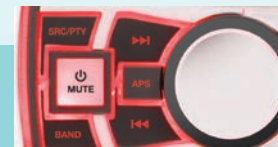

GENERAL

- **WIRELESS APP CONTROL**
- Wireless Remote Control
- Full Detachable Front Panel
- Switchable US & Europe Tuner Frequencies
- RDS Tuner
- PC Board with Conformal Coating
- Front Panel UV Coating
- Output Power: 60 W x 4 CH

FEATURES MULTI-COLOR ILLUMINATION OPTIONS