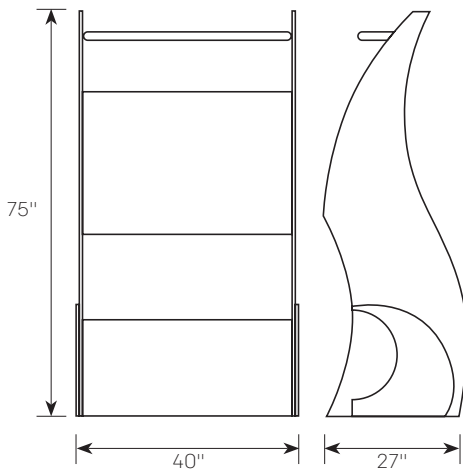

### DUAL MODULE COUNTERTOP DISPLAY

40" (W) x 19" (D) x 42" (H)

- Head Units/Speakers Module
- Amplifier Section Mounted above Head Units/Speakers Module
- "Wave" Decorative Accent Panels