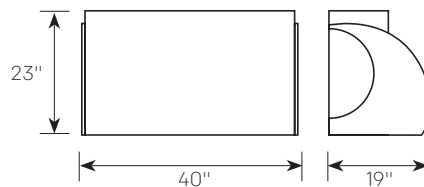

PRODUCT DISPLAYS

BOSS MARINE

We offer an in-store display to show off and demonstrate the unique features of MARINE products. You can order the display system in one of three configurations shown here.

FULL FLOOR DISPLAY

40" (W) x 27" (D) x 75" (H)

- Head Units/Speakers Module
- Amplifier Module
- Subwoofer Module
- Waketower Display Bar
- Display Side Panels
- "Wave" Decorative Accent Panels

DUAL MODULE COUNTERTOP DISPLAY

40" (W) x 19" (D) x 42" (H)

- Head Units/Speakers Module
- Amplifier Section Mounted above Head Units/Speakers Module
- "Wave" Decorative Accent Panels

SINGLE MODULE COUNTERTOP DISPLAY

40" (W) x 19" (D) x 23" (H)

- Head Units/Speakers Module
- "Wave" Decorative Accent Panels