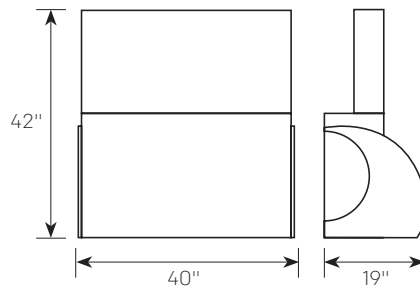

### DUAL MODULE COUNTERTOP DISPLAY

40" (W) x 19" (D) x 42" (H)

- Head Units/Speakers Module
- Amplifier Section Mounted above Head Units/Speakers Module
- "Wave" Decorative Accent Panels