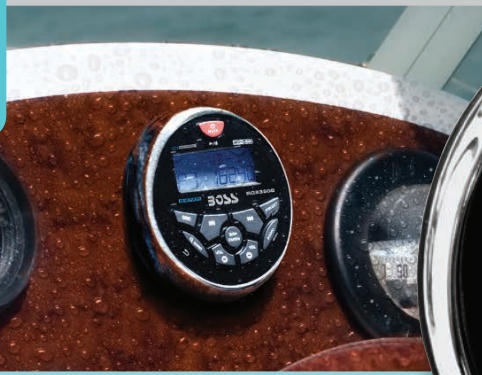

MARINE MULTIMEDIA RECEIVERS

FULLY MARINIZED