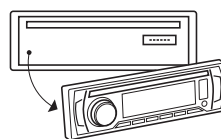

# RECEIVERS

**MR508UABS**  
**BLUETOOTH®** | IN-DASH SINGLE-DIN MARINE  
 MP3-COMPATIBLE CD AM/FM RECEIVER

WIRELESS RC

**MR648W**  
 IN-DASH SINGLE-DIN MARINE MP3-COMPATIBLE  
 CD AM/FM RECEIVER

WIRELESS RC