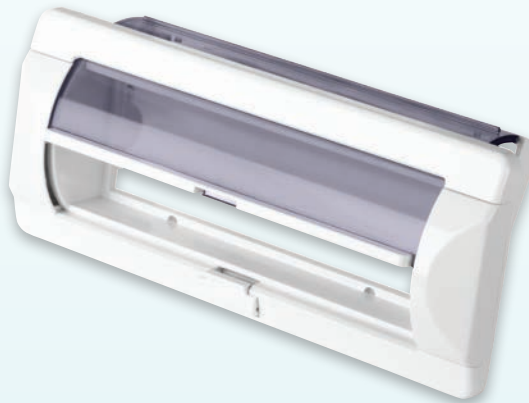

MRC10 UNIVERSAL MARINE RADIO COVER Featuring Spring Activated Flip-up Cover

- Poly-carbonate Tinted Front Panel
- UV-stabilized ABS Plastic Housing
- Impact-resistant ABS
- Includes Stainless Steel, Rust-proof Mounting Hardware
- Sealed with an EVA Gasket