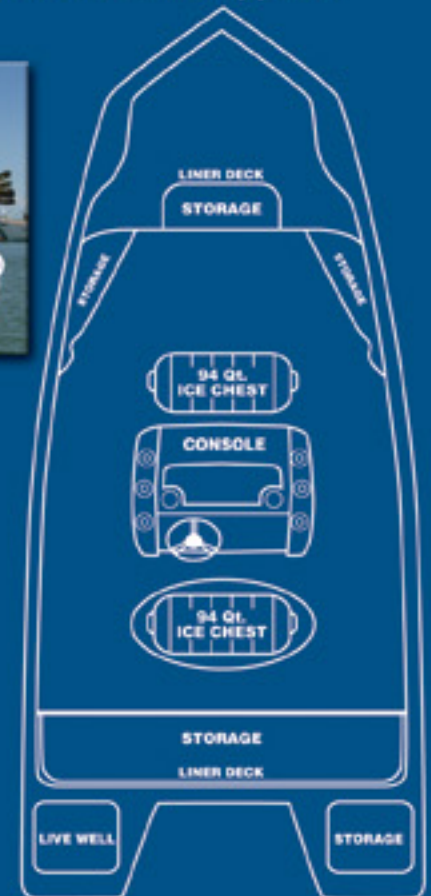

YAMAHA

220 S. Tunnel Deluxe

220 SUPER TUNNEL DELUXE SPECIFICATIONS

- 9 persons or 1350 lbs.
- 1950 lbs. – persons, motor and gear
- 200 horsepower maximum
- Hull weight – Approx. 1395 lbs
- Length – 22'
- Beam – 96" (8')
- Draft – 8" - 10" (approx.)

The 220 Super Tunnel Deluxe utilizes our Super Tunnel hull with its 45 degree V entry to cut through the chop. Its 8 degree dead rise astern, is outstanding at getting you in and out of the shallows where the fish are. All Blue Wave boats have a specially designed anti-spray chime that forces water down and away from your boat to keep you dry. As a deluxe it comes with a lined front and back deck to give the boat a great cosmetic appearance. This model is loaded with enough special features to keep you happy and fishing for years to come.

Front Deck and Angle Boxes

Large Rear Storage Box

Port Livewell