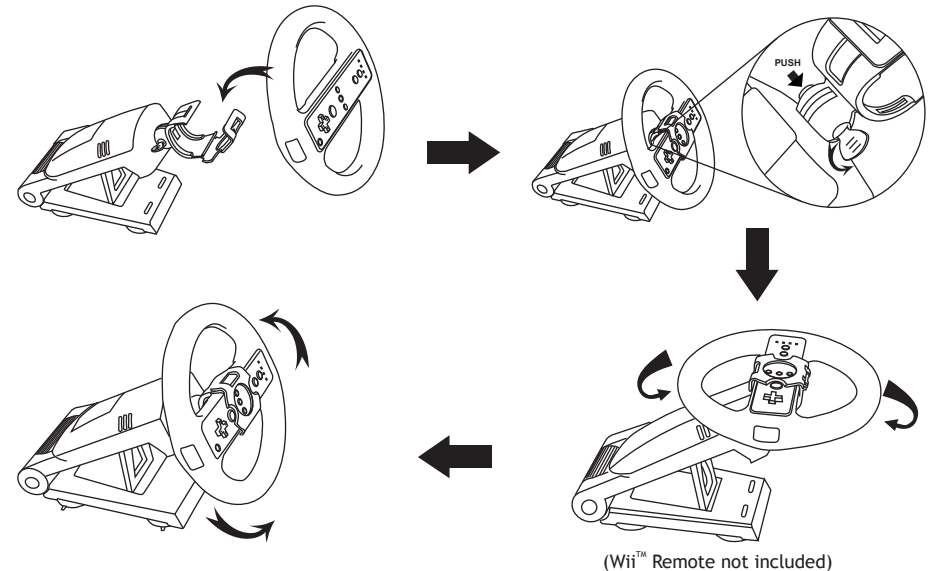

3. Multi-axis racing gameplay