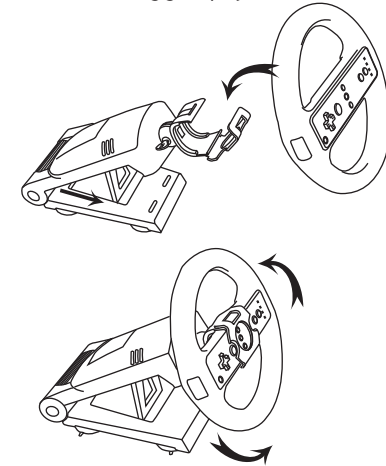

2. Advanced racing gameplay