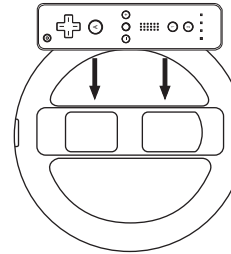

DIAGRAMS

Racing Wheel for game playing

1. Standard racing gameplay