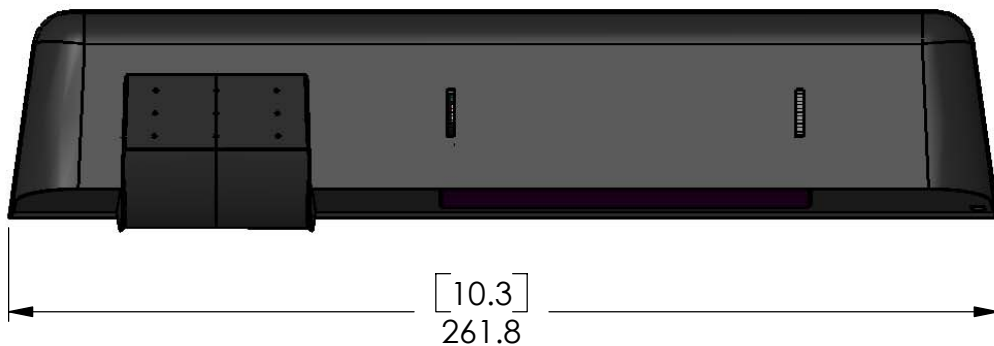

8 7 6 5 4 3 2 1

D

C

B

A

D

C

B

A

PROPRIETARY AND CONFIDENTIAL THE INFORMATION CONTAINED IN THIS DRAWING IS THE SOLE PROPERTY OF BEA INC. ANY REPRODUCTION IN PART OR AS A WHOLE WITHOUT THE WRITTEN PERMISSION OF BEA, INC. PROHIBITED.				MATERIAL: FINISH: VENDOR:				UNLESS OTHERWISE SPECIFIED: DIMENSIONS ARE IN MILLIMETERS. DO NOT SCALE DRAWING. CAD GENERATED DRAWING. DO NOT MANUALLY UPDATE.				 We open up New Horizons 		BEA, INC. 100 Enterprise Drive Pittsburgh, PA 15275 (412)249-4100 www.beainc.com			
APPROVALS										DATE							
DRAWN																	
CHECKED										---							
RESP ENG																	
MFG ENG																	
QUAL ENG																	
TITLE:										WIZARD ASSEMBLY							
SIZE		DWG. NO.				REV.											
A		10WIZARD															
SCALE 1:1		CAD FILE:				SHEET 1 of 1											
		Assy New Activ8-Wzd3															