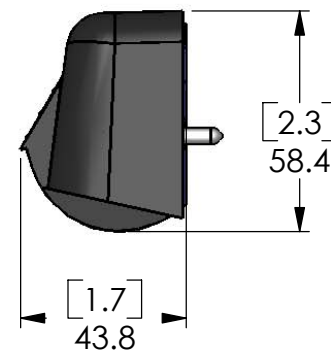

8 7 6 5 4 3 2 1

D

C

B

A

D

C

B

A

PROPRIETARY AND CONFIDENTIAL THE INFORMATION CONTAINED IN THIS DRAWING IS THE SOLE PROPERTY OF BEA INC. ANY REPRODUCTION IN PART OR AS A WHOLE WITHOUT THE WRITTEN PERMISSION OF BEA, INC. PROHIBITED.				MATERIAL: FINISH: VENDOR:				UNLESS OTHERWISE SPECIFIED: DIMENSIONS ARE IN MILLIMETERS. DO NOT SCALE DRAWING. CAD GENERATED DRAWING. DO NOT MANUALLY UPDATE.				 We open up New Horizons 		BEA, INC. 100 Enterprise Drive Pittsburgh, PA 15275 (412)249-4100 www.beainc.com			
APPROVALS										DATE							
DRAWN																	
CHECKED										---							
RESP ENG																	
MFG ENG																	
QUAL ENG																	
TITLE:										WIZARD ASSEMBLY							
SIZE		DWG. NO.				REV.											
A		10WIZARD															
SCALE 1:1		CAD FILE:				SHEET 1 of 1											
		Assy New Activ8-Wzd3															