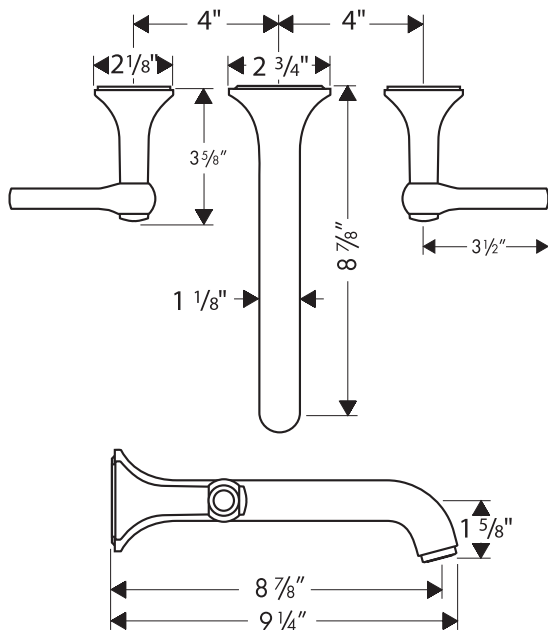

Axor Terrano Widespread Lavatory Faucet

37147XX1

ECO
RIGHT

Product Features

- Wall mounted
- Lever handles
- Ceramic cartridges
- 9" spout
- Flow rate 1.5 gpm

Code Compliance

This unit meets or exceeds the following:

- ASME A112.18.1
- CSA B125.1
- ADA compliant
- Listed by IAPMO
- Approved for use in Massachusetts

Available Finishes

Chrome	37147001
Brushed Nickel	37147821

Required Accessories

Rough valve	10303181
-------------	----------

Optional Accessories

Grid drain	06400XX0
------------	----------

The measurements shown are for reference only.

Products and specifications shown are subject to change without notice.

Specification sheet revised 1/2009