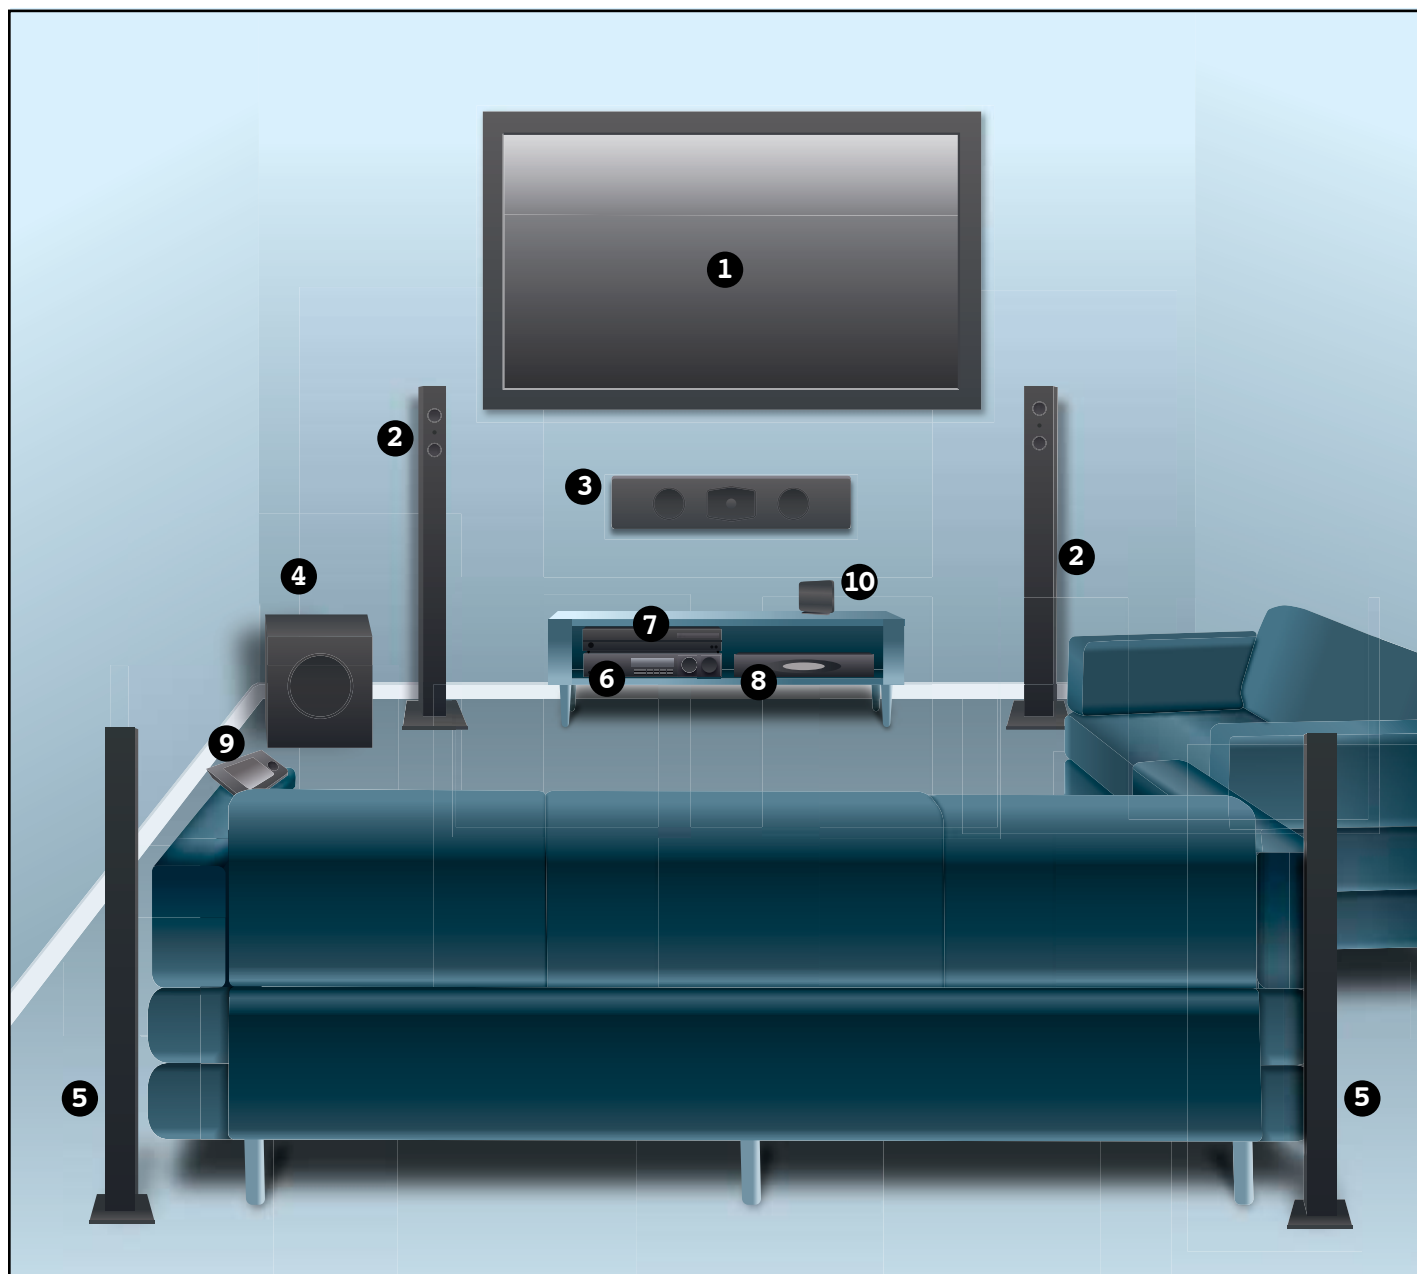

HOME ENTERTAINMENT AT A GLANCE

The entertainment center of your world.

How to Dress a Home Theater

Start with the HDTV set.
Add a great sound system.

The well-dressed home theater is comfortable to inhabit, gorgeous to look at, and a place to show off. Displays have never been as large, flat, and affordable as they are now. B&H offers all the components and accessories you'll need for a custom fit, with the payoff being countless hours of entertainment.