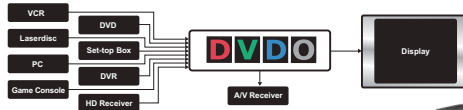

DVDO iScanVP20, VP30, VP50