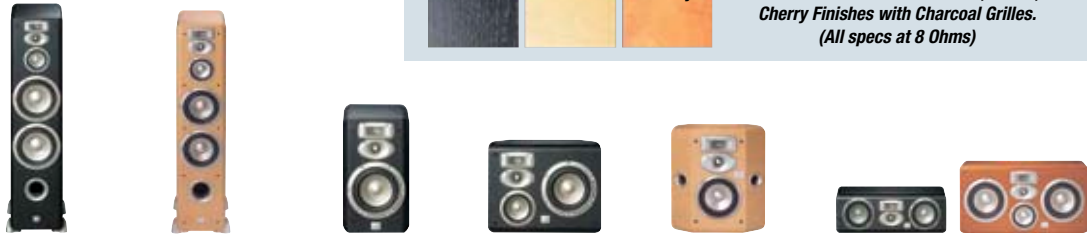

All Models Available in Black Ash, Beech, or Cherry Finishes with Charcoal Grilles. (All specs at 8 Ohms)

Model	L890	L880	L830	L820	L810	LC1	LC2
Description	4-Way Dual 8" Floorstanding Speaker	4-Way Dual 6" Floorstanding Speaker	3-Way 6" Bookshelf Speaker	4-Way 6" Mirror-image, Wall-mount Satellite Speaker	3-Way 5 1/4" Bookshelf/Wall-mount Satellite Speaker	3-Way 5 1/4" Center Speaker	4-Way Dual 6" Wall-mount Center Speaker
Frequency Response	28Hz-40kHz	30Hz-40kHz	48Hz-40kHz	55Hz-40kHz	60Hz-40kHz	55Hz-40kHz	50Hz-40kHz
Max. Rec. Power	250W	200W	200W	150W	150W	150W	150W
Crossover Frequency	700Hz, 5kHz, 20kHz	700Hz, 5kHz, 20kHz	2.5kHz, 20kHz	600Hz, 3.5kHz, 20kHz	3.5kHz, 20kHz	3.5kHz, 20kHz	700Hz, 4kHz, 20kHz
Mid-Range Transducer	4" PolyPlas	4" PolyPlas	4" PolyPlas	4" PolyPlas	4" PolyPlas	N/A	4" PolyPlas
Low-Frequency Transducer	Dual 8" PolyPlas	Dual 6" PolyPlas	6" PolyPlas	6" PolyPlas	5 1/4" PolyPlas	5 1/4" PolyPlas	Dual 6" PolyPlas
High-Frequency Transducer	1" Titanium Dome in EOS Waveguide						
Ultrahigh Frequency Driver	3/4" Mylar Dome, in Bi-Radial Horn						
Dimensions	42 1/4 x 10 1/4 x 15"	39 x 8 3/4 x 14 3/4"	15 1/4 x 8 3/4 x 12 3/4"	12 1/4 x 15 1/2 x 5"	14 1/4 x 12 1/4 x 5"	7 1/4 x 21 x 10"	12 1/4 x 22 x 5"
Weight Per Speaker	60 Lbs. (27.3 kg)	54 Lbs. (24.5 kg)	22 Lbs. (10 kg)	19 Lbs. (8.6 kg)	14 Lbs. (6.4 kg)	23 Lbs. (10.5 kg)	29 Lbs. (13.2 kg)
B&H SKU#	#JBL890	#JBL880	#JBL830	#JBL820	#JBL810	#JBLC1	#JBLC2

Model	Description	Frequency Response	Amp. Power	Peak Dynamic Power	Crossover Frequency	Driver	Dimensions	Weight	B&H SKU#
L8400P	12" Compact Powered Subwoofer	22Hz-150Hz	600W	1200W	50Hz-150Hz	12"	16 1/2 x 15 1/2 x 15 1/2"	58 Lbs.	#JBL8400P

FREE SHIPPING! on All Consumer JBL Speakers