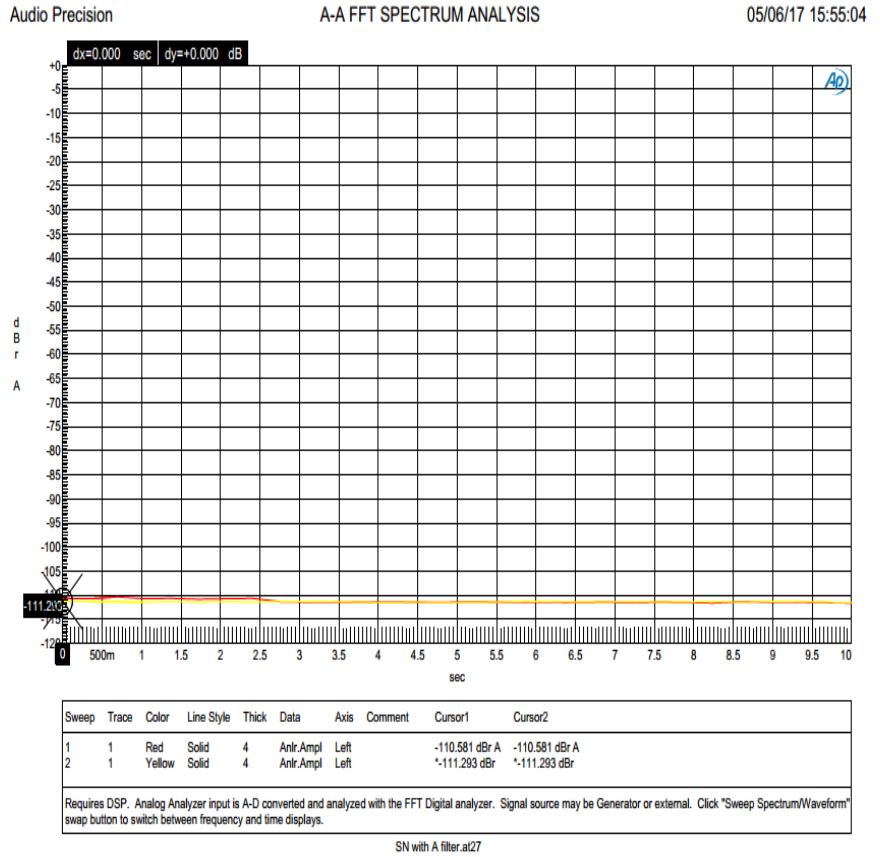

**Certification** MFi, FCC, CE, RoHS

**PACKAGE**

**Type** Simple

**Accessory** PA-2 + Quick Start Guide

**TEST RESULT**

**Frequency:**

**Frequency VS THD+N**

Signal-to-noise ratio: