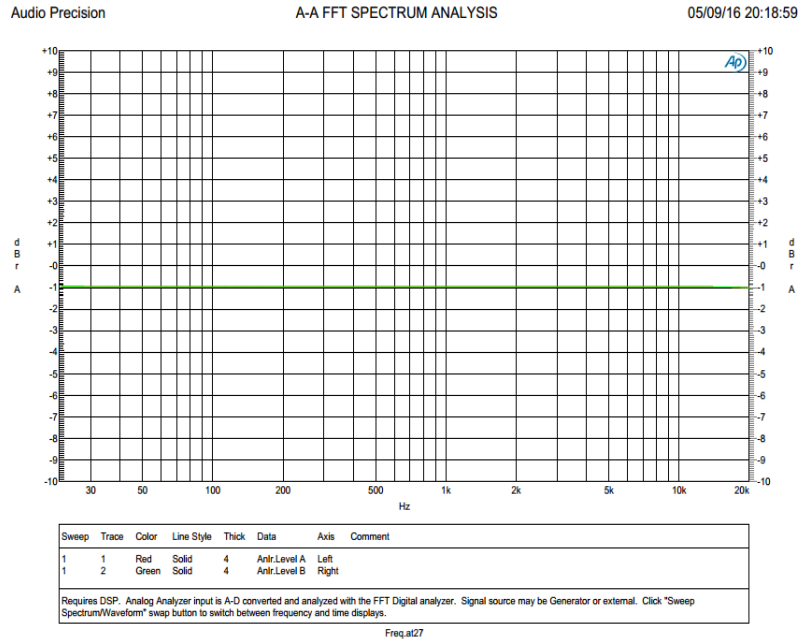

**Certification** MFi, FCC, CE, RoHS

**PACKAGE**

**Type** Simple

**Accessory** PA-2 + Quick Start Guide

**TEST RESULT**

**Frequency:**

**Frequency VS THD+N**

Signal-to-noise ratio: