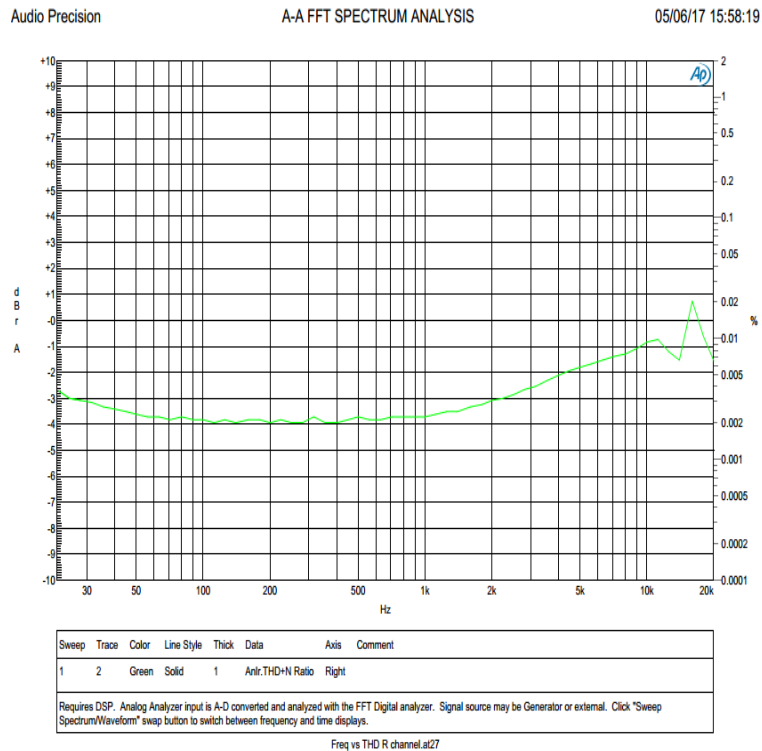

**PARAMETER**

<b>Sample Rate</b>	48 KHz
<b>Bit Rate</b>	24 bit
<b>Output</b>	28 mW
<b>Channel Balanced</b>	0.02 dB
<b>S / N</b>	≤-110 dBr-A
<b>S / N(+A)</b>	≤-127 dBr-A
<b>THD+N</b>	≤0.0025%
	≤0.02% (16KHz), ≤0.0025% (1KHz)
<b>Frequency Response</b>	20~20KHz
<b>Channel Phased</b>	0 deg
<b>input</b>	5V 2.4A
<b>iOS</b>	iOS10 and later
	<b>*test with iPhone6s , 30Ω load</b>

**Certification** MFi, FCC, CE, RoHS

**PACKAGE**

**Type** Simple

**Accessory** PA-2 + Quick Start Guide

**TEST RESULT**

**Frequency:**

**Frequency VS THD+N**

Signal-to-noise ratio: