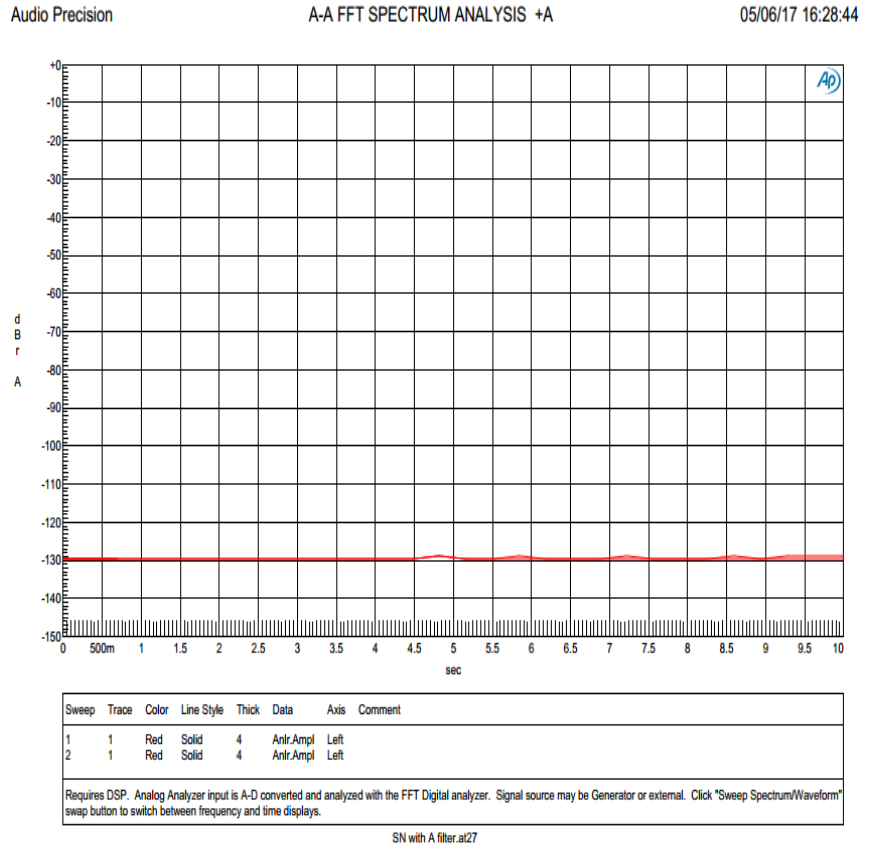

Signal-to-noise ratio with A filter: