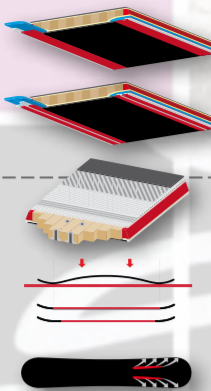

BOARD FINDER

FEATURES

RSR + LITE gives your board a fighting chance against impacts from rails, concrete, boxes whatever the case may be. A layer of super tough ceramic P-tex alongside the length of both edges.

RSR + is like nine lives for your board. The ceramic p-tex runs the length of each edge while a second flush edge gives you skate like stability with both providing the ultimate defense against the impact of modern shredding.

D4 SANDWICH (Construction) provides split second response and a consistently poppy flex thanks to four layers of glass.

S-POONTECH makes the board feel shorter and buttery when flat based but when put on edge gives you the edge hold of the entire effective edge.

INTER CARBON STRIPS run from the inserts to the tip and tail and give you extra pop and acceleration out of turns.

INTER CARBON SPBS are carbon rods that run from the rear inserts to the tail letting you pre-load your tail for stupid amounts of pop and acceleration out of turns.