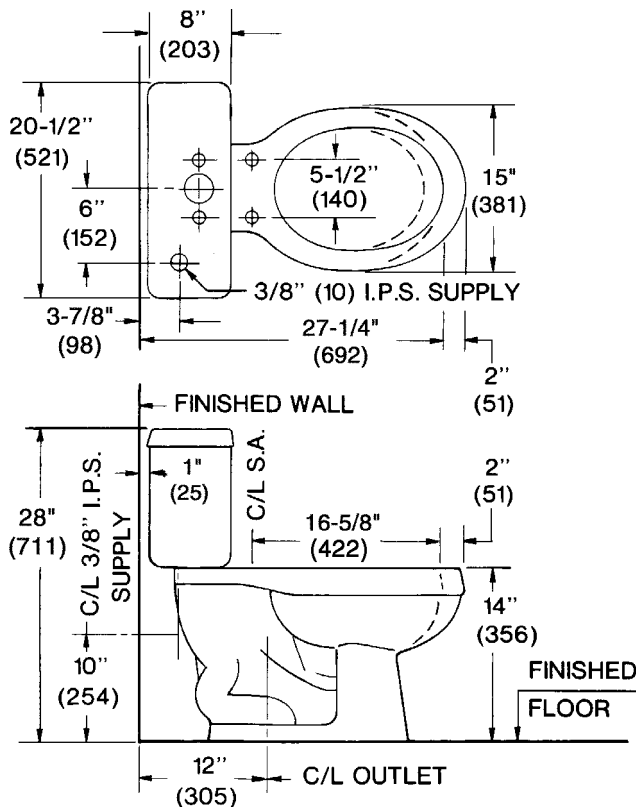

International Patriot 13.2 Liter Toilets

VITREOUS CHINA

Patriot 13.2L Elongated-Rim Toilet (091-0325)

NOTE: Dimensions May Vary +/- 1/2" and are Subject to Change or Cancellation
Dimensions for Location of Supply are Suggested

- 13.2 Liters (3.5 Gallons) of Water Per Flush
- Available in Elongated-Rim or Plain-Rim
- Close-Coupled, Two-Piece Toilet
- Siphon Vortex Bowl with Shelf-Top Tank
- Fully Glazed 2" Trapway
- 12" Rough-In
- Available in White, Platinum, Natural/Bone, Biscuit, and Onyx
- 12" Rough-In

- 091-0320 Vitreous China, Two-Piece, Plain-Rim Toilet, Includes (131-0320) Bowl and (141-0320) Tank - 76 lbs., 4.36 Cubes
- 091-0321 Vitreous China, Two-Piece, Plain-Rim Toilet, Includes (131-0320) Bowl and (141-0321) Insulated Tank - 78 lbs., 4.36 Cubes
- 091-0325 Vitreous China, Two-Piece, Elongated-Rim Toilet, Includes (131-0325) Bowl and (141-0320) Tank - 83 lbs., 4.36 Cubes
- 091-0326 Vitreous China, Two-Piece, Elongated-Rim Toilet, Includes (131-0325) Bowl and (141-0321) Insulated Tank - 85 lbs., 4.36 Cubes

	Plain-Rim	Elongated-Rim
Water Surface	8-1/4" x 8-3/4"	9" x 8-3/4"
Trap Size	2"	2"
Trap Seal	2-3/8"	2-1/2"