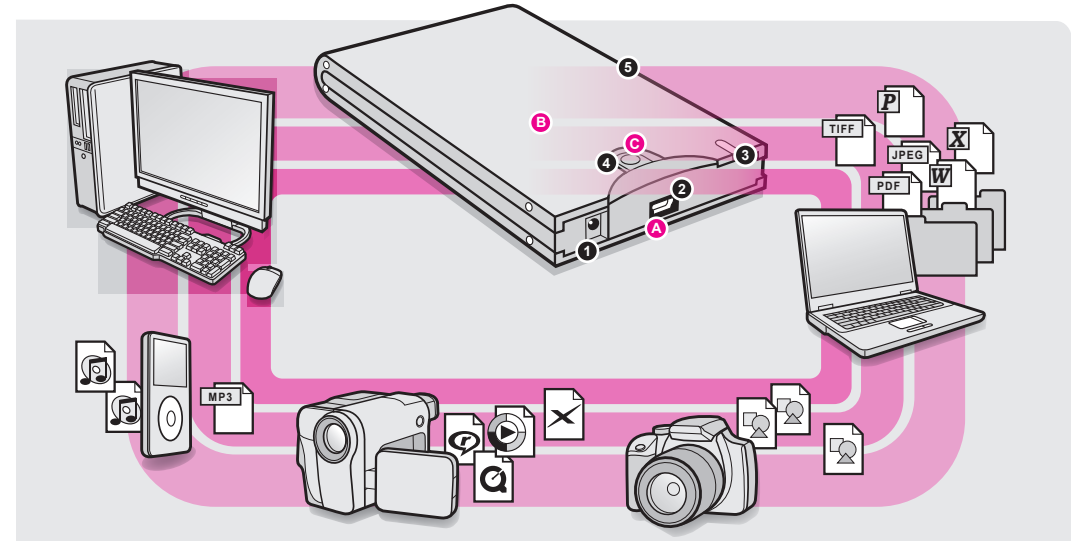

Tornado 2.5" USB 2.0 External SATA Hard Drive Enclosure with Pushbutton Backup

High-Speed USB 2.0 with data transfer rate up to 480 Mbps

Features

- Supports up to 250GB SATA Hard Drives
- High-Speed USB 2.0 with data transfer speed up to 480 Mbps
- Backward compatible with USB 1.1 specification
- Easily store and access digital music, photo, video, multimedia and personal data files
- Pushbutton Backup
- Compact design is perfect for mobile professionals
- Bus powered - No AC adapter required
- Plug-n-Play, Hot swappable, and Hot Pluggable
- Limited 1 Year Warranty

- 1 Power port
- 2 USB port
- 3 LED
- 4 Backup button
- 5 Metal casing
- A Plug-n-Play to your desktop or laptop computer to easily store and transfer all your files!
- B Hi-Speed data transfer rate up to 480 Mbps - up to 250GB capacity
- C Back-up all your files with the push of a button

Specifications

| | |
|-----------------------------|---|
| Cable | (1) x 6' USB Type A - B Cable (1.8m) |
| Capacity | up to 250 GB |
| Connector | (1) x USB Type mini-B |
| Housing | Metal / Plastic |
| LED's | (1) x Green |
| Operating Humidity | 10% to 85%, non-condensing |
| Operating Temperature | 0°C~40°C (32°F~104°F) |
| Power Adapter | Bus power |
| Rotational Speed | 5400 RPM |
| Storage Humidity | 5% to 90%, non-condensing |
| Storage Temperature | -20°C~60°C (-4°F~140°F) |
| Transfer Rate | 480 Mbps |
| Unit Dimensions (L x W x H) | 8.11 in. (20.6 cm), 1.81 in. (4.6 cm), 6.14 in. (15.6 cm) |
| Unit Weight | 6.5 oz. (0.18 kg) |
| USB Specification | USB 1.1 and 2.0 compliant |