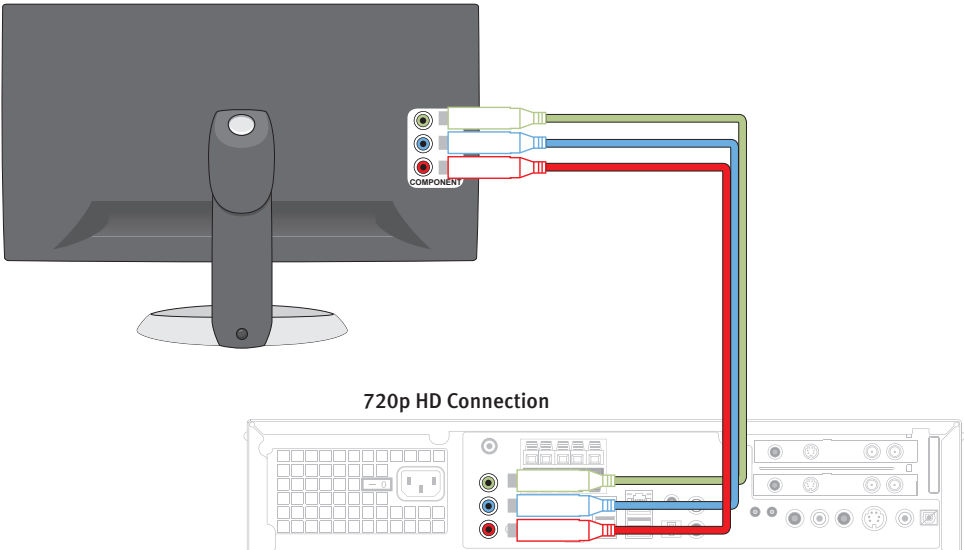

Alienware Hangar18 Quick Start Guide

HDTV must be HDCP compliant

Blu-ray Disc™ 1080p HD Connection

NOTE: The video outputs shaded above (HDMI, VGA and Component) will not be functional when using the HDMI 1080p graphics card.

You can playback your Blu-ray Disc™ DVD's from the Vista Media Center main menu.

OPTION 1 - Connect to your HDTV via 1080p HDMI cable

Alienware Hangar18 Quick Start Guide

OPTION 2 - Connect to your HDTV via 720p HDMI cable

2 OPTION 3 - Connect to your HDTV via Component cable

Alienware Hangar18 Quick Start Guide

720p HD Connection

OPTION 4 - Connect to your HDTV via VGA cable

SUBWOOFER Connection

FL FR RL RR C

Connect to 5.1 speakers 3

Alienware Hangar18 Quick Start Guide

Connect power cord and turn POWER switch to ON position

4 Connect USB receiver for TV remote