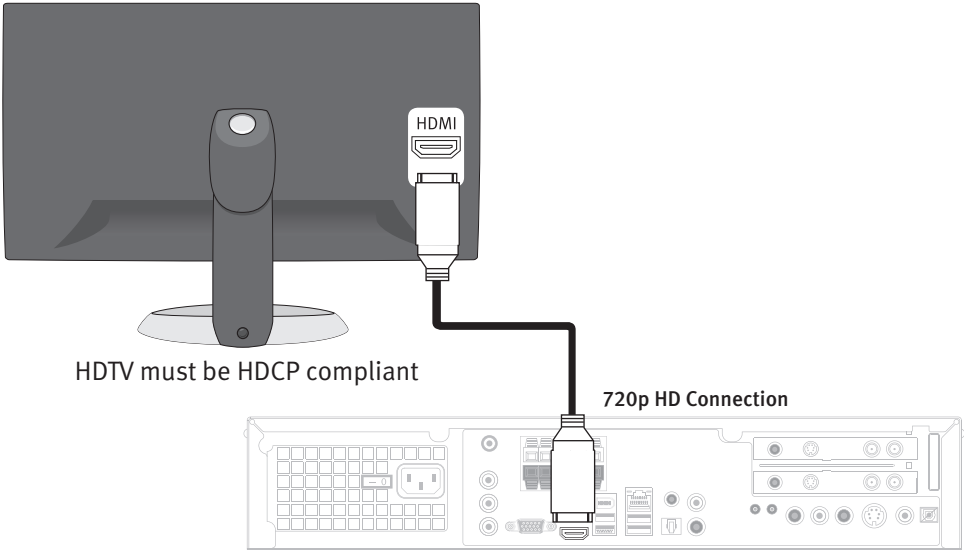

Alienware Hangar18 Quick Start Guide

HDTV must be HDCP compliant

Blu-ray Disc™ 1080p HD Connection

NOTE: The video outputs shaded above (HDMI, VGA and Component) will not be functional when using the HDMI 1080p graphics card.

You can playback your Blu-ray Disc™ DVD's from the Vista Media Center main menu.

OPTION 1 - Connect to your HDTV via 1080p HDMI cable

Alienware Hangar18 Quick Start Guide

OPTION 2 - Connect to your HDTV via 720p HDMI cable

2 OPTION 3 - Connect to your HDTV via Component cable

Alienware Hangar18 Quick Start Guide

720p HD Connection

OPTION 4 - Connect to your HDTV via VGA cable

SUBWOOFER Connection

FL FR RL RR C

Connect to 5.1 speakers 3

Alienware Hangar18 Quick Start Guide

Connect power cord and turn POWER switch to ON position

4 Connect USB receiver for TV remote