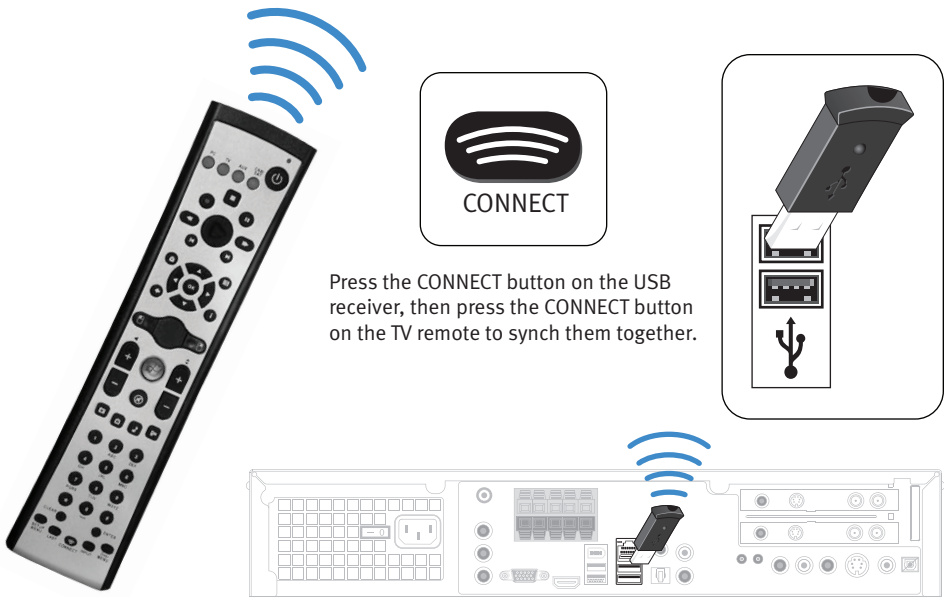

You can playback your Blu-ray Disc™ DVD's from the Vista Media Center main menu.

OPTION 1 - Connect to your HDTV via 1080p HDMI cable

Alienware Hangar18 Quick Start Guide

OPTION 2 - Connect to your HDTV via 720p HDMI cable

2 OPTION 3 - Connect to your HDTV via Component cable

Alienware Hangar18 Quick Start Guide

720p HD Connection

OPTION 4 - Connect to your HDTV via VGA cable

SUBWOOFER Connection

FL FR RL RR C

Connect to 5.1 speakers 3

Alienware Hangar18 Quick Start Guide

Connect power cord and turn POWER switch to ON position

4 Connect USB receiver for TV remote