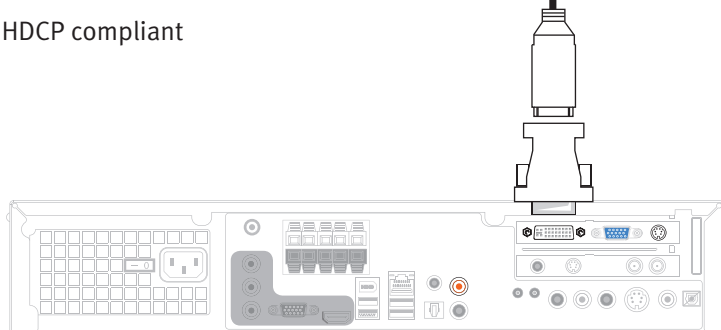

Alienware Hangar18 Quick Start Guide

HDTV must be HDCP compliant

Blu-ray Disc™ 1080p HD Connection

NOTE: The video outputs shaded above (HDMI, VGA and Component) will not be functional when using the HDMI 1080p graphics card.

You can playback your Blu-ray Disc™ DVD's from the Vista Media Center main menu.

OPTION 1 - Connect to your HDTV via 1080p HDMI cable

Alienware Hangar18 Quick Start Guide

OPTION 2 - Connect to your HDTV via 720p HDMI cable

2 OPTION 3 - Connect to your HDTV via Component cable

Alienware Hangar18 Quick Start Guide

720p HD Connection

OPTION 4 - Connect to your HDTV via VGA cable

SUBWOOFER Connection

FL FR RL RR C

Connect to 5.1 speakers 3