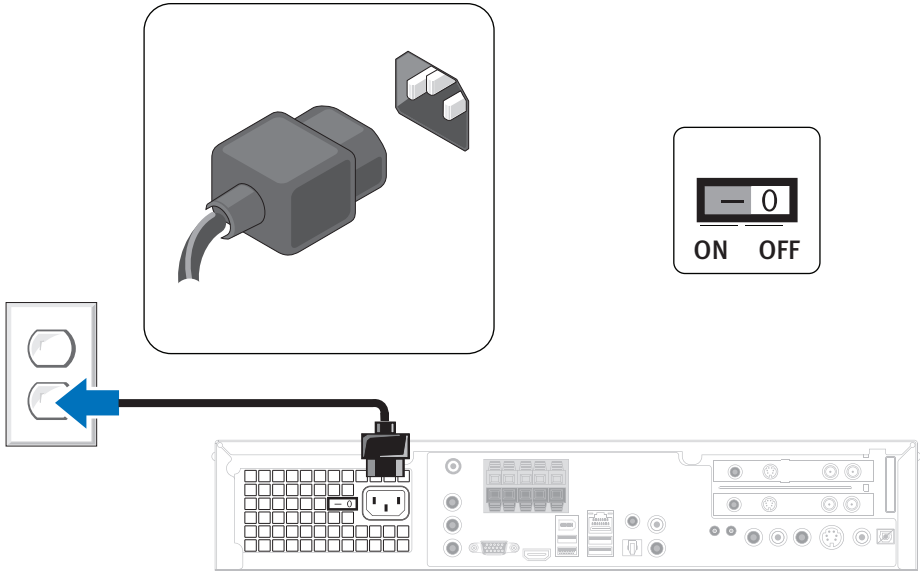

2 OPTION 3 - Connect to your HDTV via Component cable

Alienware Hangar18 Quick Start Guide

720p HD Connection

OPTION 4 - Connect to your HDTV via VGA cable

SUBWOOFER Connection

FL FR RL RR C

Connect to 5.1 speakers 3

Alienware Hangar18 Quick Start Guide

Connect power cord and turn POWER switch to ON position

4 Connect USB receiver for TV remote