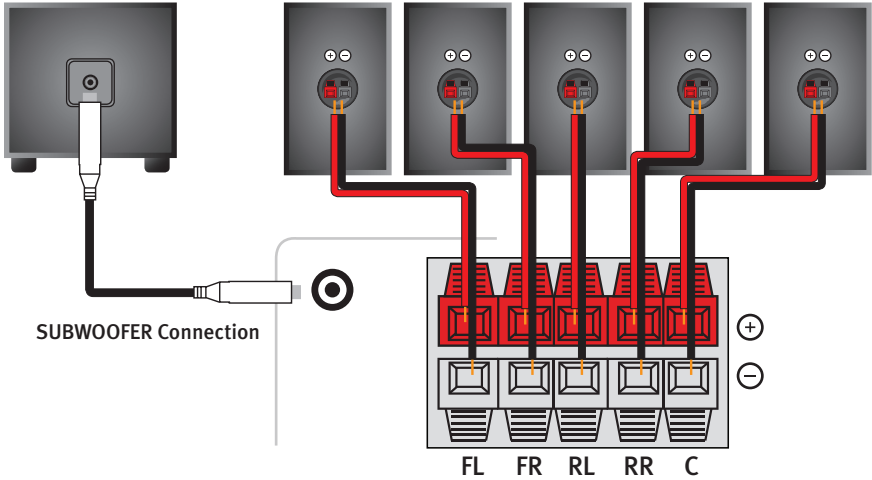

2 OPTION 3 - Connect to your HDTV via Component cable

Alienware Hangar18 Quick Start Guide

720p HD Connection

OPTION 4 - Connect to your HDTV via VGA cable

SUBWOOFER Connection

FL FR RL RR C

Connect to 5.1 speakers 3

Alienware Hangar18 Quick Start Guide

Connect power cord and turn POWER switch to ON position

4 Connect USB receiver for TV remote